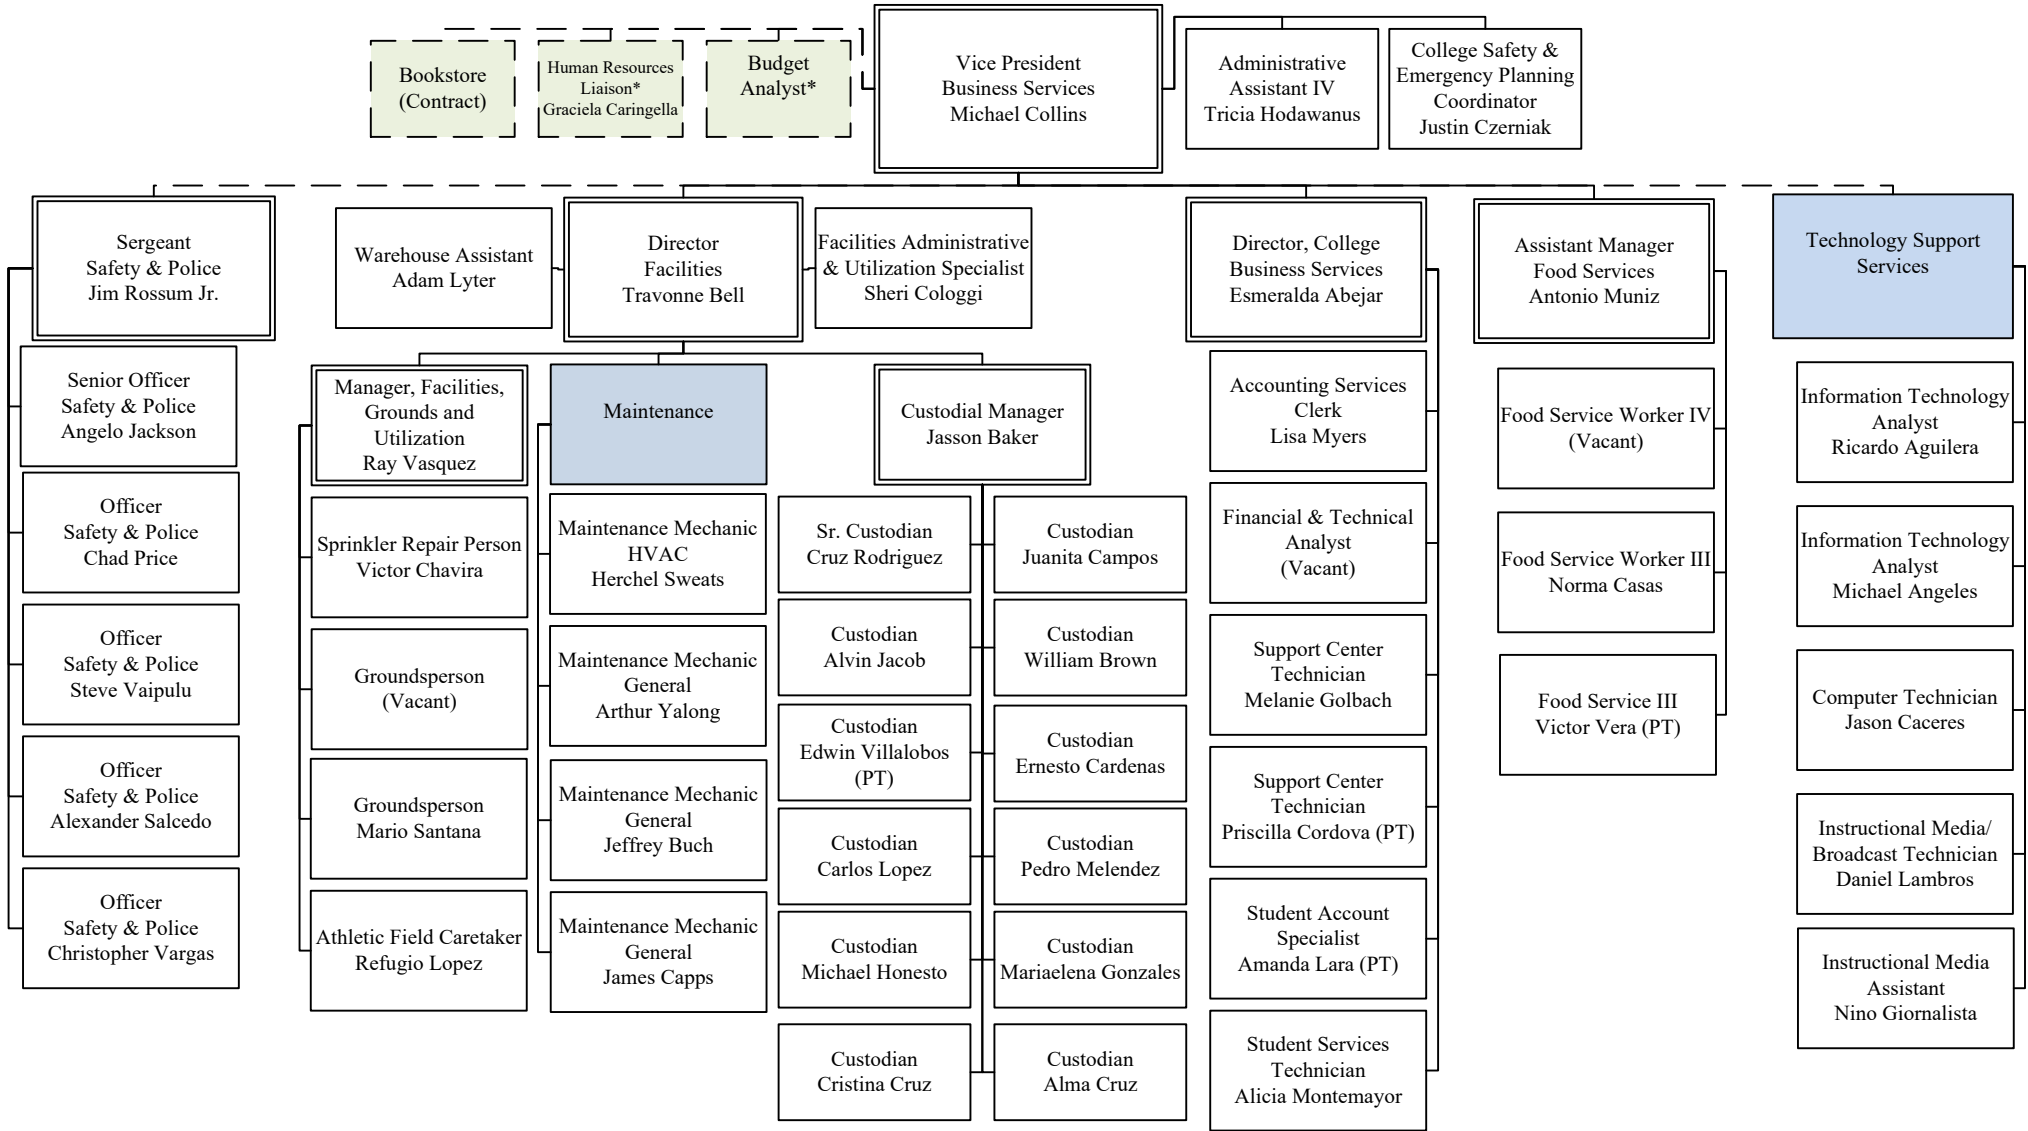

Riverside Community College District

Norco College – Business Services

*Centralized service with dedicated staff serving at Norco College
PT=Permanent Part-Time Employee