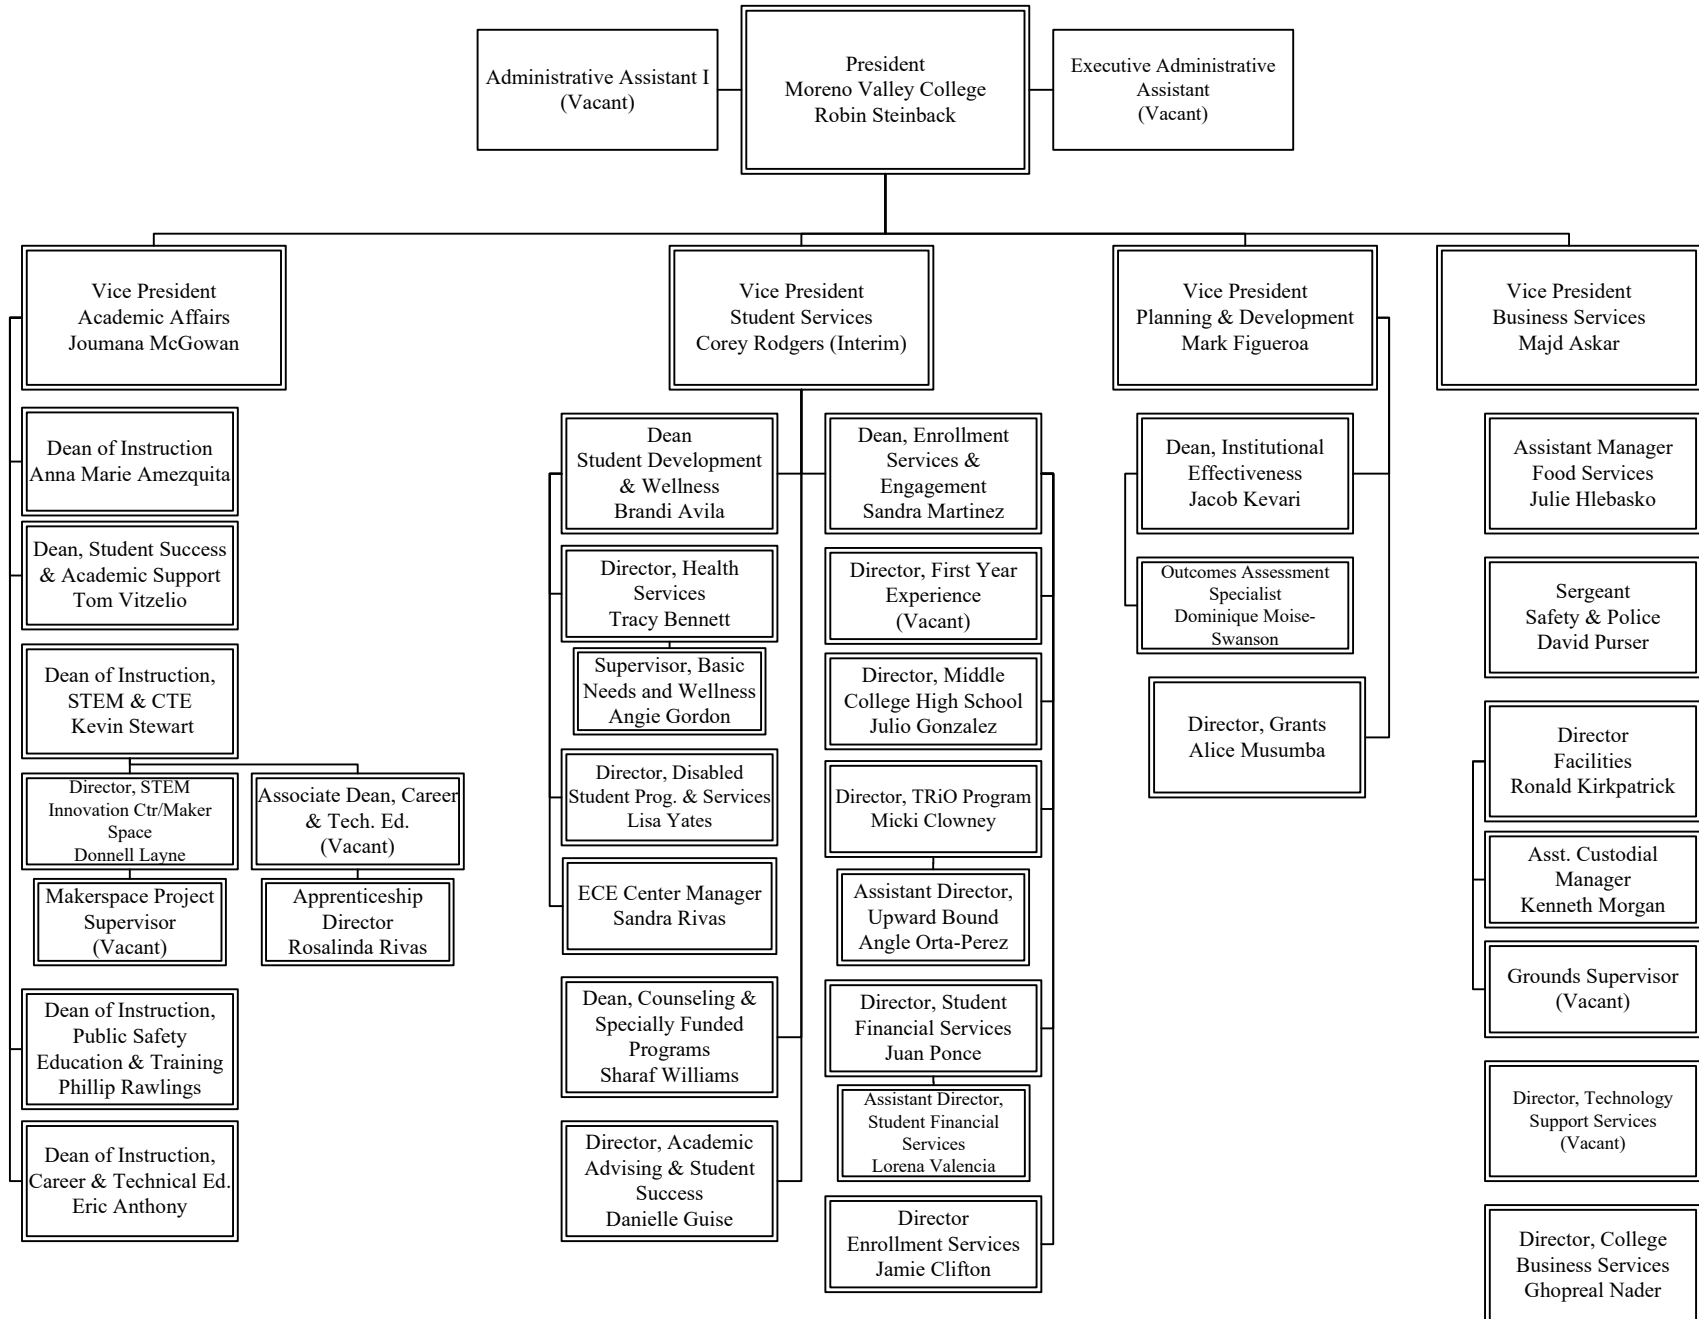

Riverside Community College District

Moreno Valley College - President

PT=Permanent Part-Time Employee