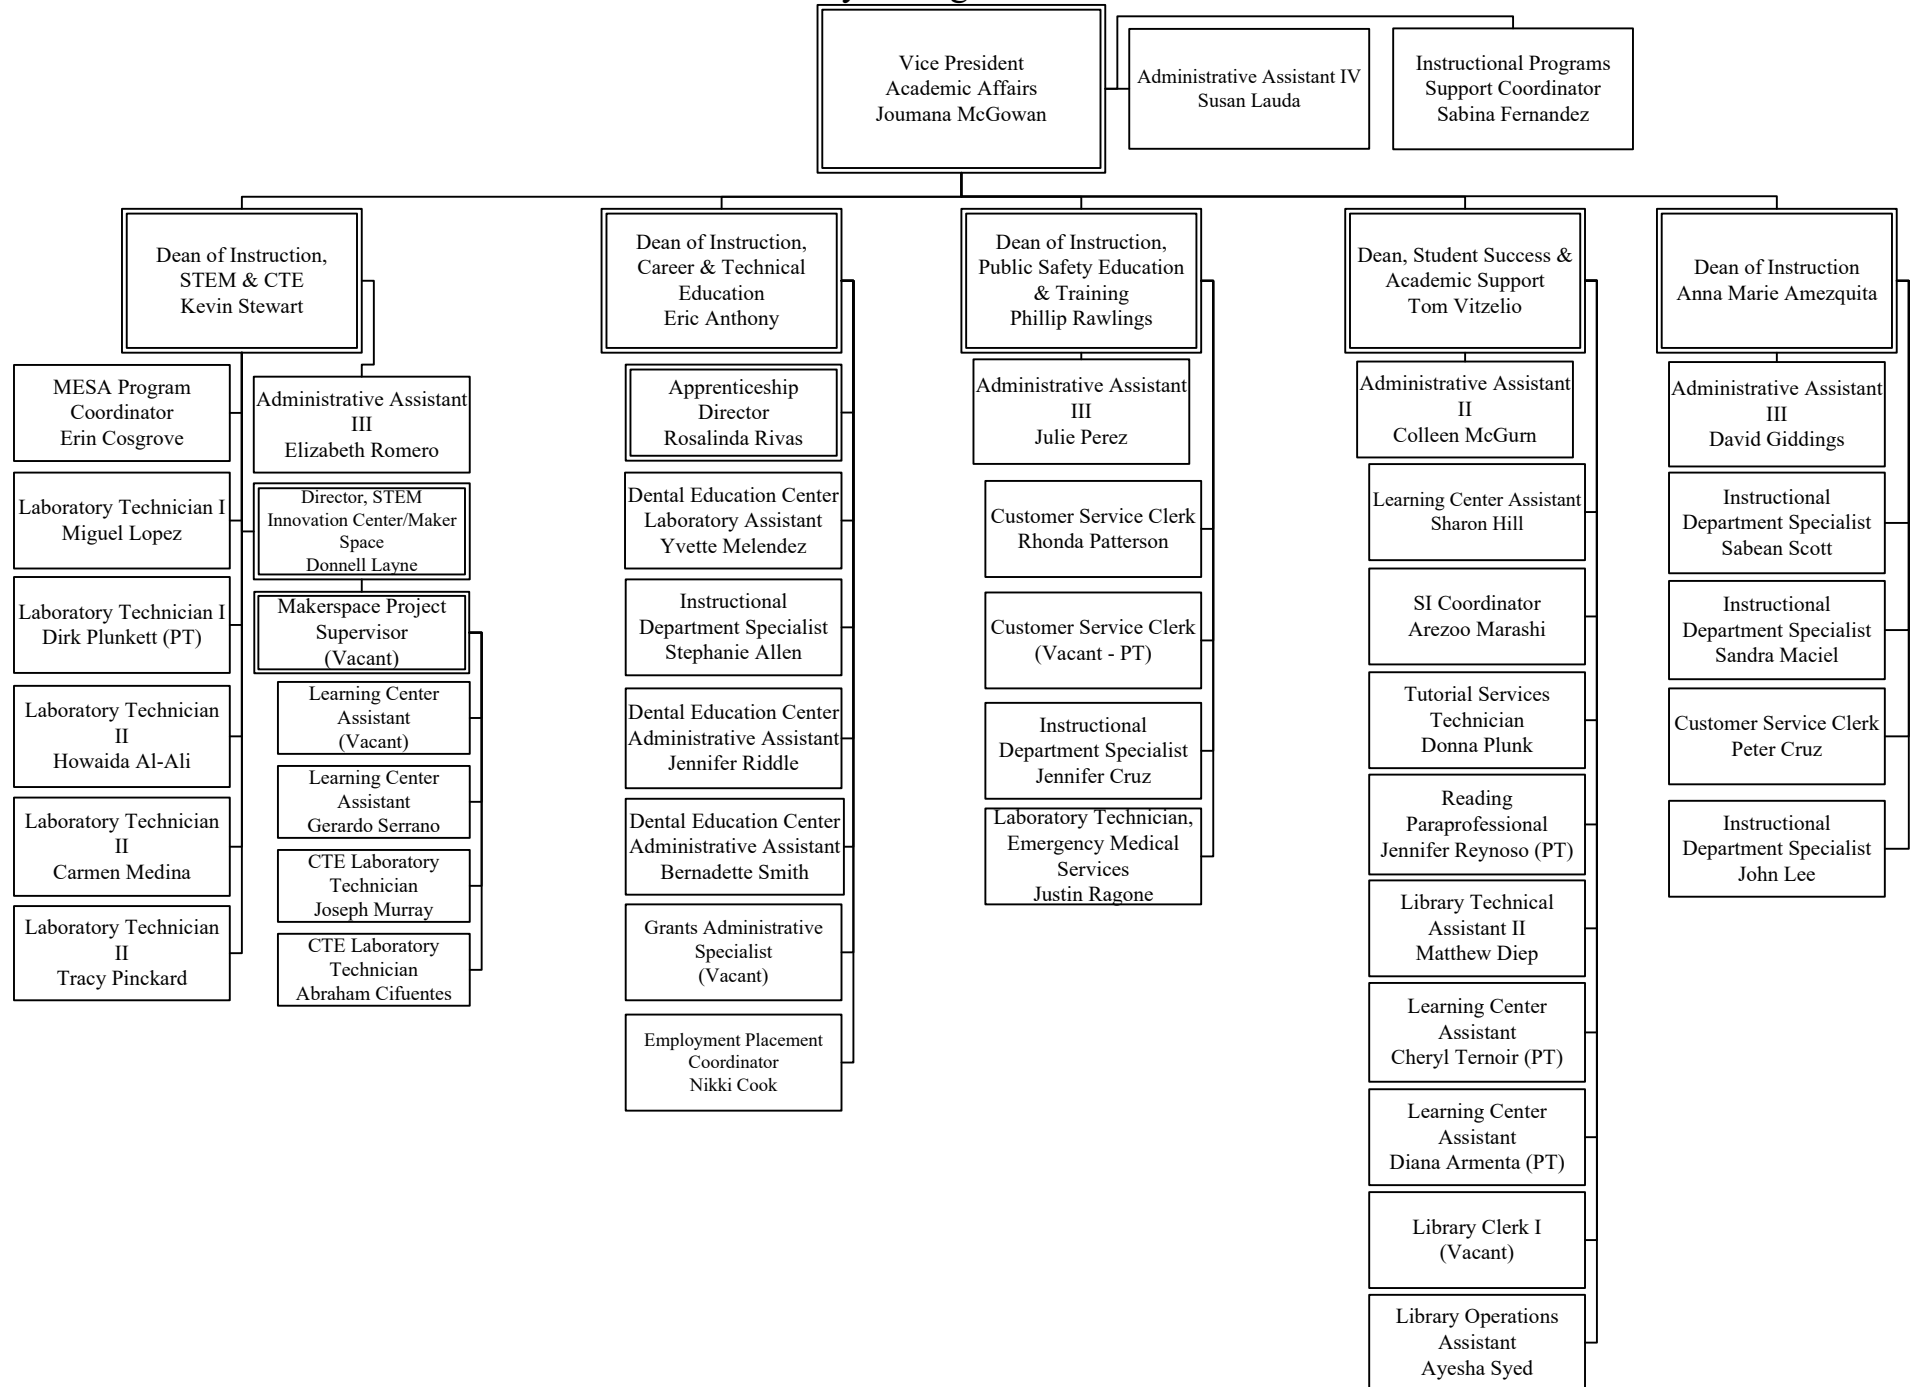

Riverside Community College District

Moreno Valley College – Academic Affairs

PT=Permanent Part-Time Employee