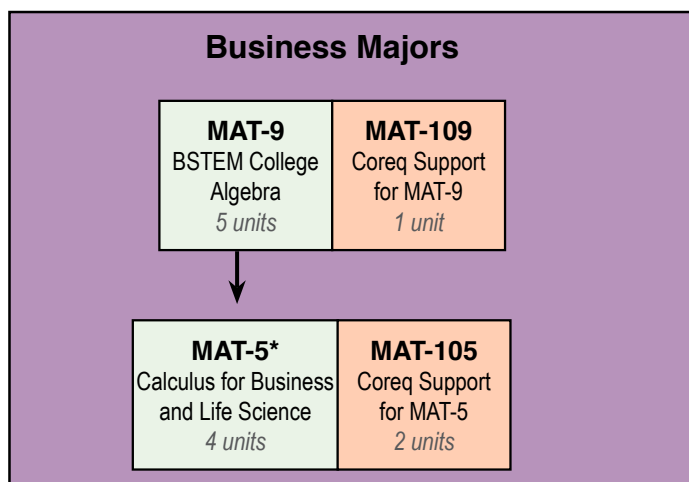

Moving Through Math at Riverside City College

Please visit the Counseling Department before enrolling
if you have questions as to appropriate Math course for your major.

951-222-8440 – CAK, 2nd Floor

You can also make an appointment to see a counselor at: <https://www.rcc.edu/student-support/counseling.html>

For CSU/UC School/Major specific courses please visit www.assist.org

Non Degree Applicable, only need to enroll if placed

Transferable and/or Degree Applicable

* UC/CSU Transferable

** CSU Transferable Only