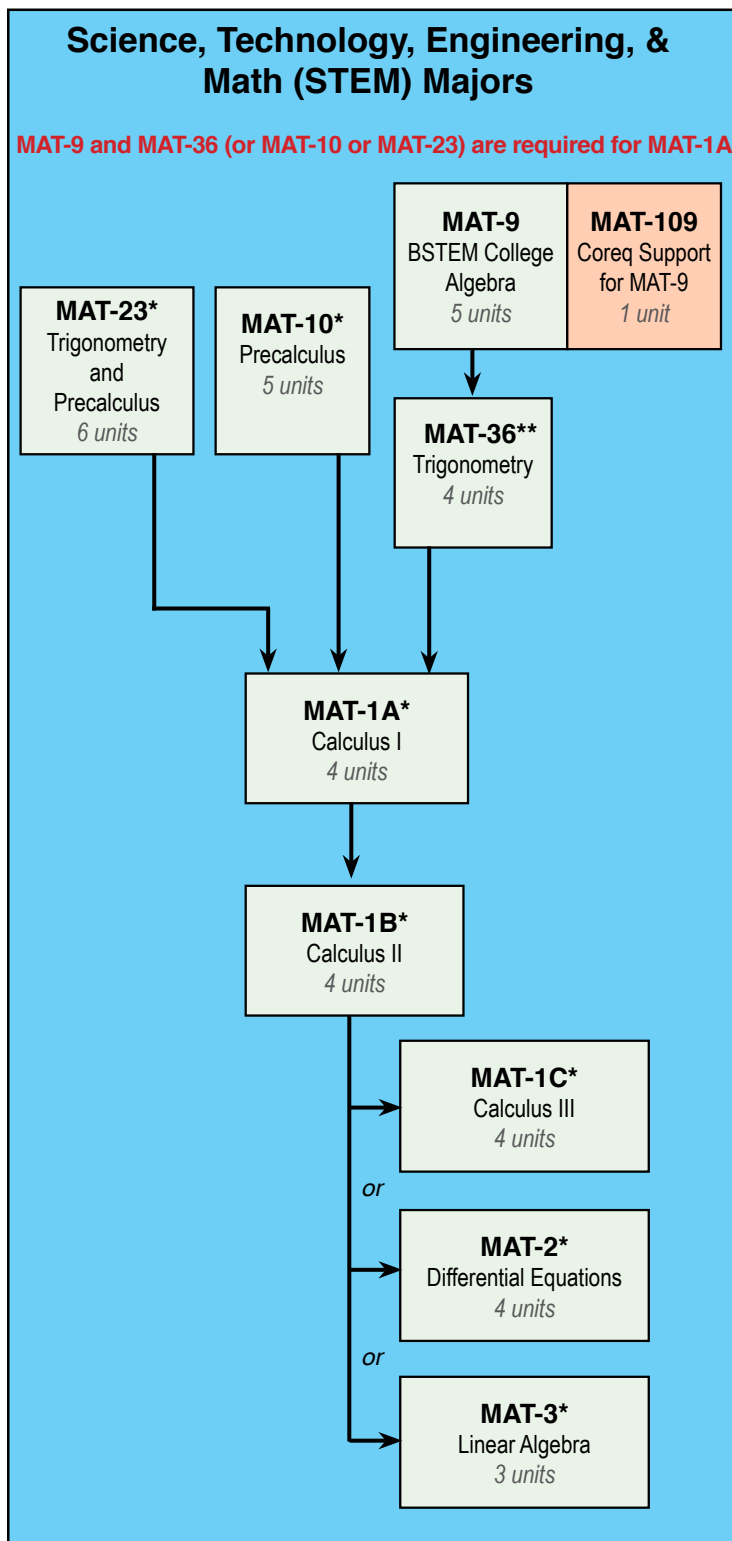

Moving Through Math at Riverside City College

Please visit the Counseling Department before enrolling
if you have questions as to appropriate Math course for your major.

951-222-8440 – CAK, 2nd Floor

You can also make an appointment to see a counselor at: <https://www.rcc.edu/student-support/counseling.html>

For CSU/UC School/Major specific courses please visit www.assist.org

Non Degree Applicable, only need to enroll if placed

Transferable and/or Degree Applicable

* UC/CSU Transferable

** CSU Transferable Only

Updated December 2022