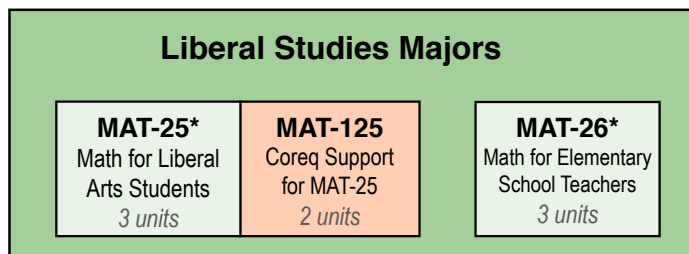

Moving Through Math at Riverside City College

Please visit the Counseling Department before enrolling
if you have questions as to appropriate Math course for your major.

951-222-8440 – CAK, 2nd Floor

You can also make an appointment to see a counselor at: <https://www.rcc.edu/student-support/counseling.html>

For CSU/UC School/Major specific courses please visit www.assist.org

Non Degree Applicable, only need to enroll if placed

Transferable and/or Degree Applicable

* UC/CSU Transferable

** CSU Transferable Only

Updated December 2022