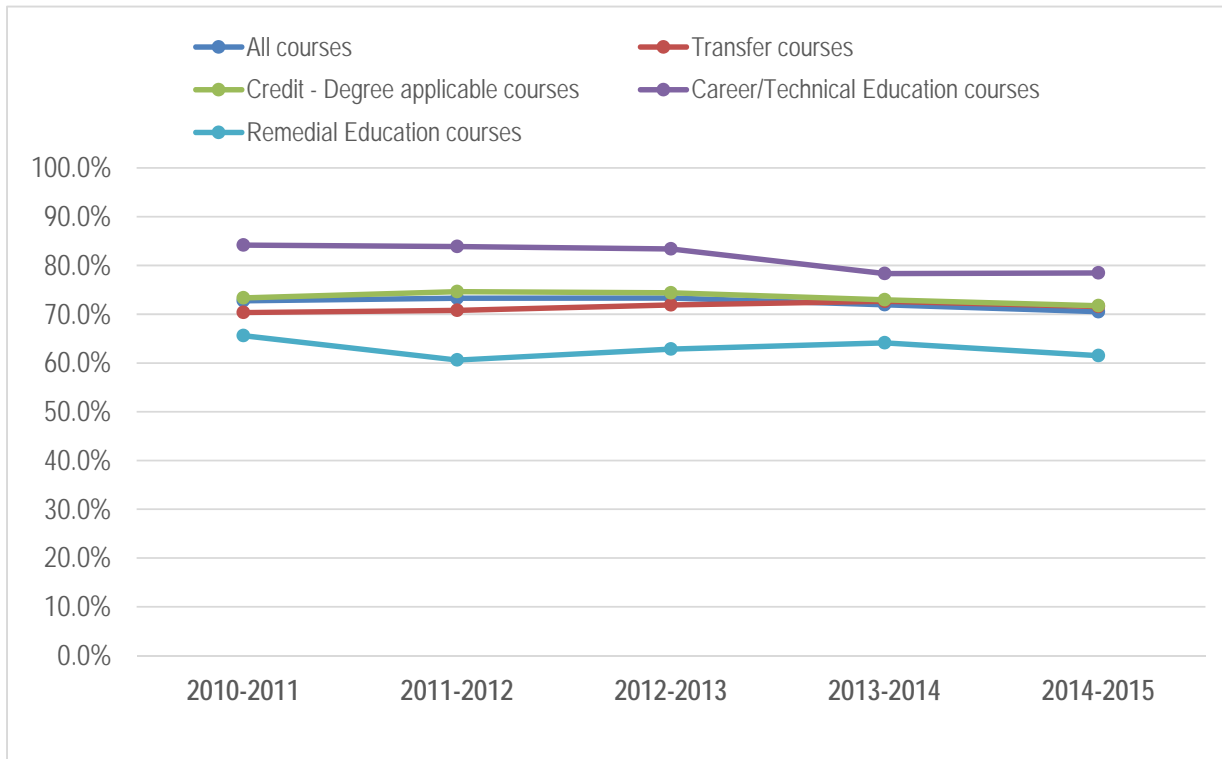

**Success Rates**  
**Moreno Valley College, 2010 - 2015**

	2010-2011	2011-2012	2012-2013	2013-2014	2014-2015
All courses	72.7%	73.3%	73.3%	71.9%	70.5%
Transfer courses	70.3%	70.8%	71.9%	72.6%	71.6%
Credit - Degree applicable courses	73.4%	74.6%	74.4%	73.0%	71.7%
Career/Technical Education courses	84.2%	83.9%	83.4%	78.3%	78.5%
Remedial Education courses	65.6%	60.6%	62.8%	64.1%	61.5%