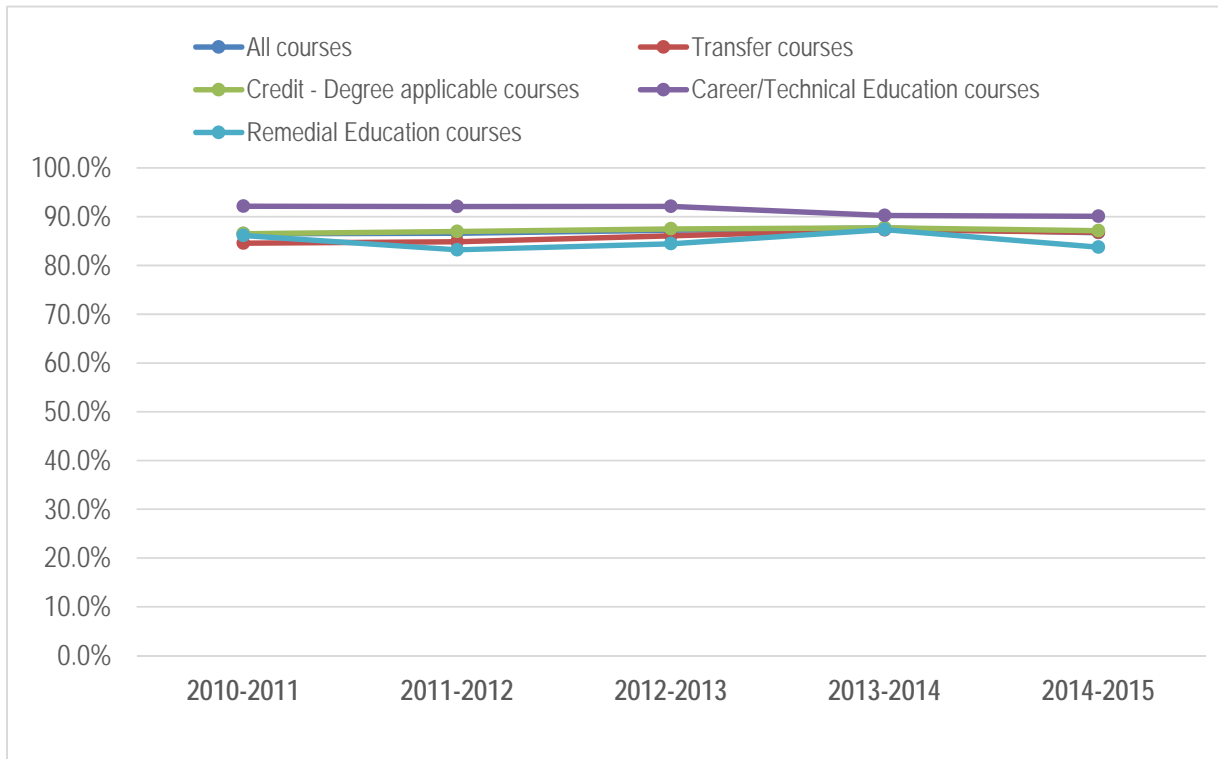

Retention Rates

Moreno Valley College, 2010 - 2015

	2010-2011	2011-2012	2012-2013	2013-2014	2014-2015
All courses	86.5%	86.6%	87.2%	87.7%	86.7%
Transfer courses	84.6%	84.9%	86.1%	87.3%	86.8%
Credit - Degree applicable courses	86.5%	87.0%	87.5%	87.7%	87.1%
Career/Technical Education courses	92.2%	92.1%	92.1%	90.2%	90.1%
Remedial Education courses	86.1%	83.2%	84.5%	87.3%	83.7%