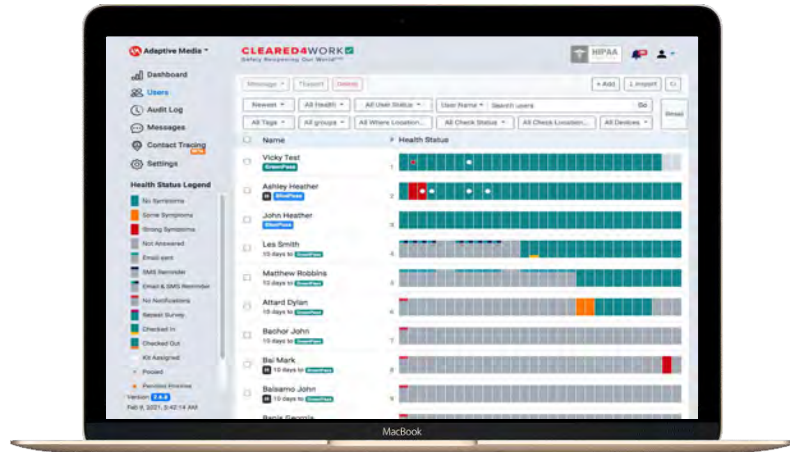

**Health
Monitoring**

[Learn More](#)

**Covid-19 Test
Integration**

[Learn More](#)

**Vaccine
Verification™**

[Learn More](#)

**Strict Access
Control**

[Learn More](#)

**Contact Trace
Reporting**

[Learn More](#)

Staff/Student/Visitor Experience

App-less Experience
(any device) to
register

- Book Appointment
- Health Survey
- Verified Test or Vaccination

Access passes are
granted based on
inputs

Passes scanned
upon arrival

Easy To Use Experience

- Free, app-less experience - no downloads
- Easy use on any device - mobile, desktop, tablet
- Simple daily Covid-19 health survey
- Book a free Covid-19 test appointment
- Connect to Covid-19 testing results
- Show valid access pass (QR code)
- Upload and connect to vaccination records
- Automated contact tracing
- Configurable personal preferences

CLEARED4 HIPAA Dashboard: Admin Experience

CLEARED4 Automates:

- Compliance Documentation
- Covid Symptom Monitoring
- Access Passes Tracking
- Resource Management
- Staff and student Communication
- Contact Trace Reporting
- Covid-19 end-user testing automation
- Role based access for security