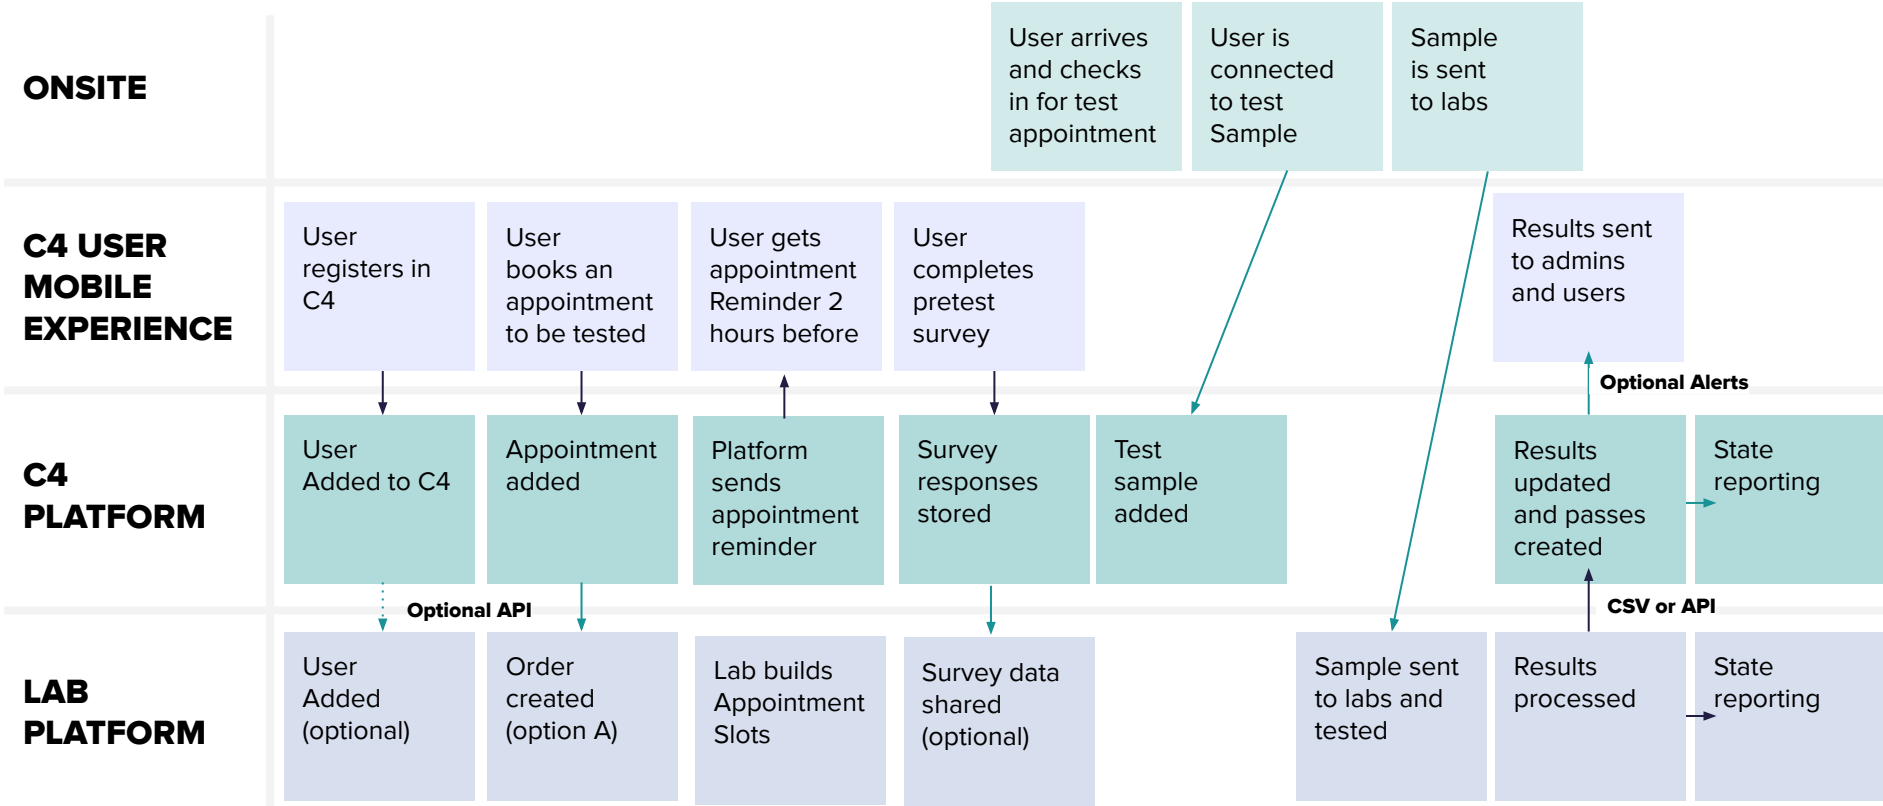

**Contact Trace
Reporting**

[Learn More](#)

Staff/Student/Visitor Experience

App-less Experience
(any device) to
register

- Book Appointment
- Health Survey
- Verified Test or Vaccination

Access passes are
granted based on
inputs

Passes scanned
upon arrival

Easy To Use Experience

- Free, app-less experience - no downloads
- Easy use on any device - mobile, desktop, tablet
- Simple daily Covid-19 health survey
- Book a free Covid-19 test appointment
- Connect to Covid-19 testing results
- Show valid access pass (QR code)
- Upload and connect to vaccination records
- Automated contact tracing
- Configurable personal preferences

CLEARED4 HIPAA Dashboard: Admin Experience

CLEARED4 Automates:

- Compliance Documentation
- Covid Symptom Monitoring
- Access Passes Tracking
- Resource Management
- Staff and student Communication
- Contact Trace Reporting
- Covid-19 end-user testing automation
- Role based access for security

CLEARED4 Covid-19 Testing Flow

CLEARED4

Summary

- ✓ End-to-end platform to automate compliance, adoption and logistics to provide access of faculty, staff and students to campus, or visitors to college/school venues in the era of Covid-19
- ✓ Real-time documentation and configurable business rules in a HIPAA/FERPA compliant, scalable platform
- ✓ Proven success with 100+ clients including businesses, schools, municipalities and venues across the US