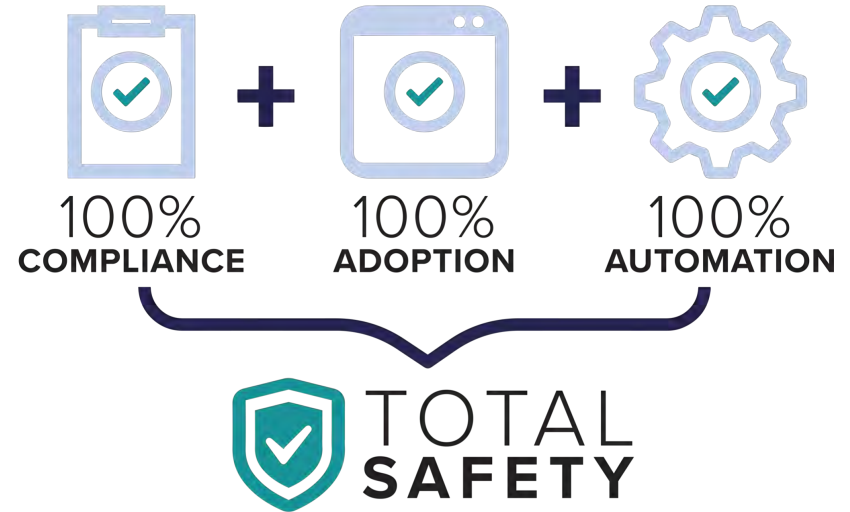

@ RCCD | RIVERSIDE COMMUNITY COLLEGE DISTRICT

CLEARED4 
Safely Reopening Our World™

Real Time Risk Reduction

By the time you have read this presentation, 25,000 more people will have used **CLEARED4** to enter a building safely!

Education Clients

Integrated Solution

CLEARED4 combines five critical components to provide a comprehensive health platform that helps clients create and maintain safe spaces during pandemics, flu seasons, and other disease outbreaks.

**Health
Monitoring**

[Learn More](#)

**Covid-19 Test
Integration**

[Learn More](#)

**Vaccine
Verification™**

[Learn More](#)

**Strict Access
Control**

[Learn More](#)