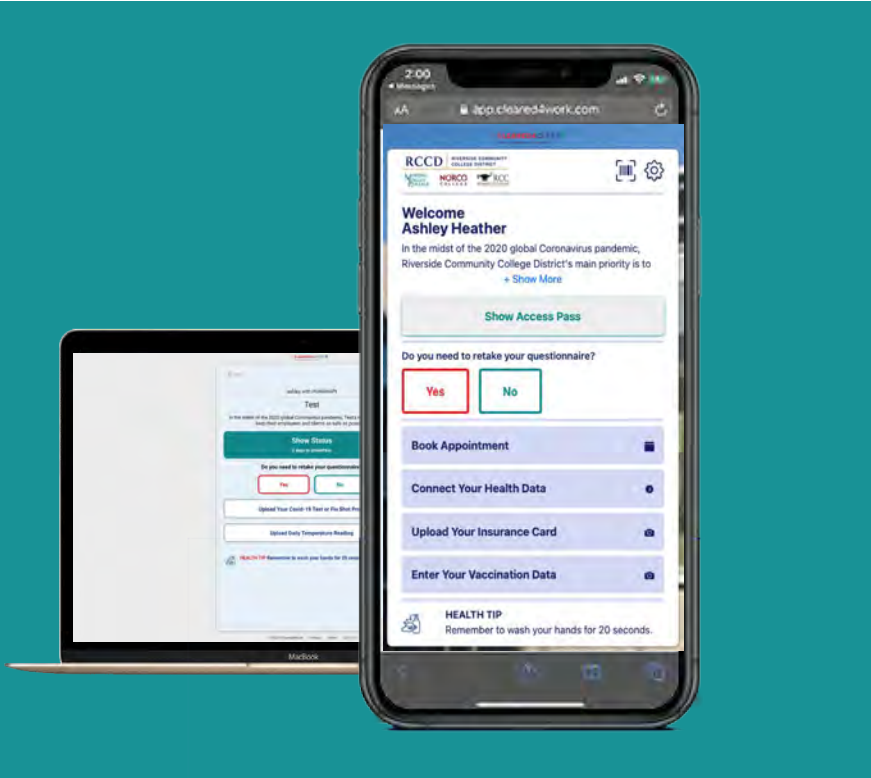

**Health
Monitoring**

[Learn More](#)

**Covid-19 Test
Integration**

[Learn More](#)

**Vaccine
Verification™**

[Learn More](#)

**Strict Access
Control**

[Learn More](#)

**Contact Trace
Reporting**

[Learn More](#)

Staff/Student/Visitor Experience

App-less Experience
(any device) to
register

- Book Appointment
- Health Survey
- Verified Test or Vaccination

Access passes are
granted based on
inputs

Passes scanned
upon arrival

Easy To Use Experience

- Free, app-less experience - no downloads
- Easy use on any device - mobile, desktop, tablet
- Simple daily Covid-19 health survey
- Book a free Covid-19 test appointment
- Connect to Covid-19 testing results
- Show valid access pass (QR code)
- Upload and connect to vaccination records
- Automated contact tracing
- Configurable personal preferences

CLEARED4 HIPAA Dashboard: Admin Experience

CLEARED4 Automates:

- Compliance Documentation
- Covid Symptom Monitoring
- Access Passes Tracking
- Resource Management
- Staff and student Communication
- Contact Trace Reporting
- Covid-19 end-user testing automation
- Role based access for security