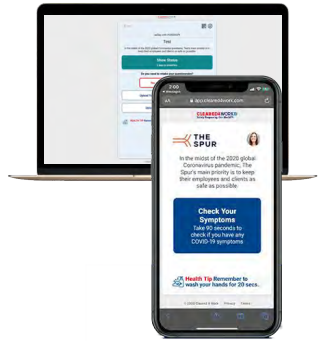

**Health
Monitoring**

[Learn More](#)

**Covid-19 Test
Integration**

[Learn More](#)

**Vaccine
Verification™**

[Learn More](#)

**Strict Access
Control**

[Learn More](#)

**Contact Trace
Reporting**

[Learn More](#)

Staff/Student/Visitor Experience

App-less Experience
(any device) to
register

- Book Appointment
- Health Survey
- Verified Test or Vaccination

Access passes are
granted based on
inputs

Passes scanned
upon arrival

Easy To Use Experience

- Free, app-less experience - no downloads
- Easy use on any device - mobile, desktop, tablet
- Simple daily Covid-19 health survey
- Book a free Covid-19 test appointment
- Connect to Covid-19 testing results
- Show valid access pass (QR code)
- Upload and connect to vaccination records
- Automated contact tracing
- Configurable personal preferences