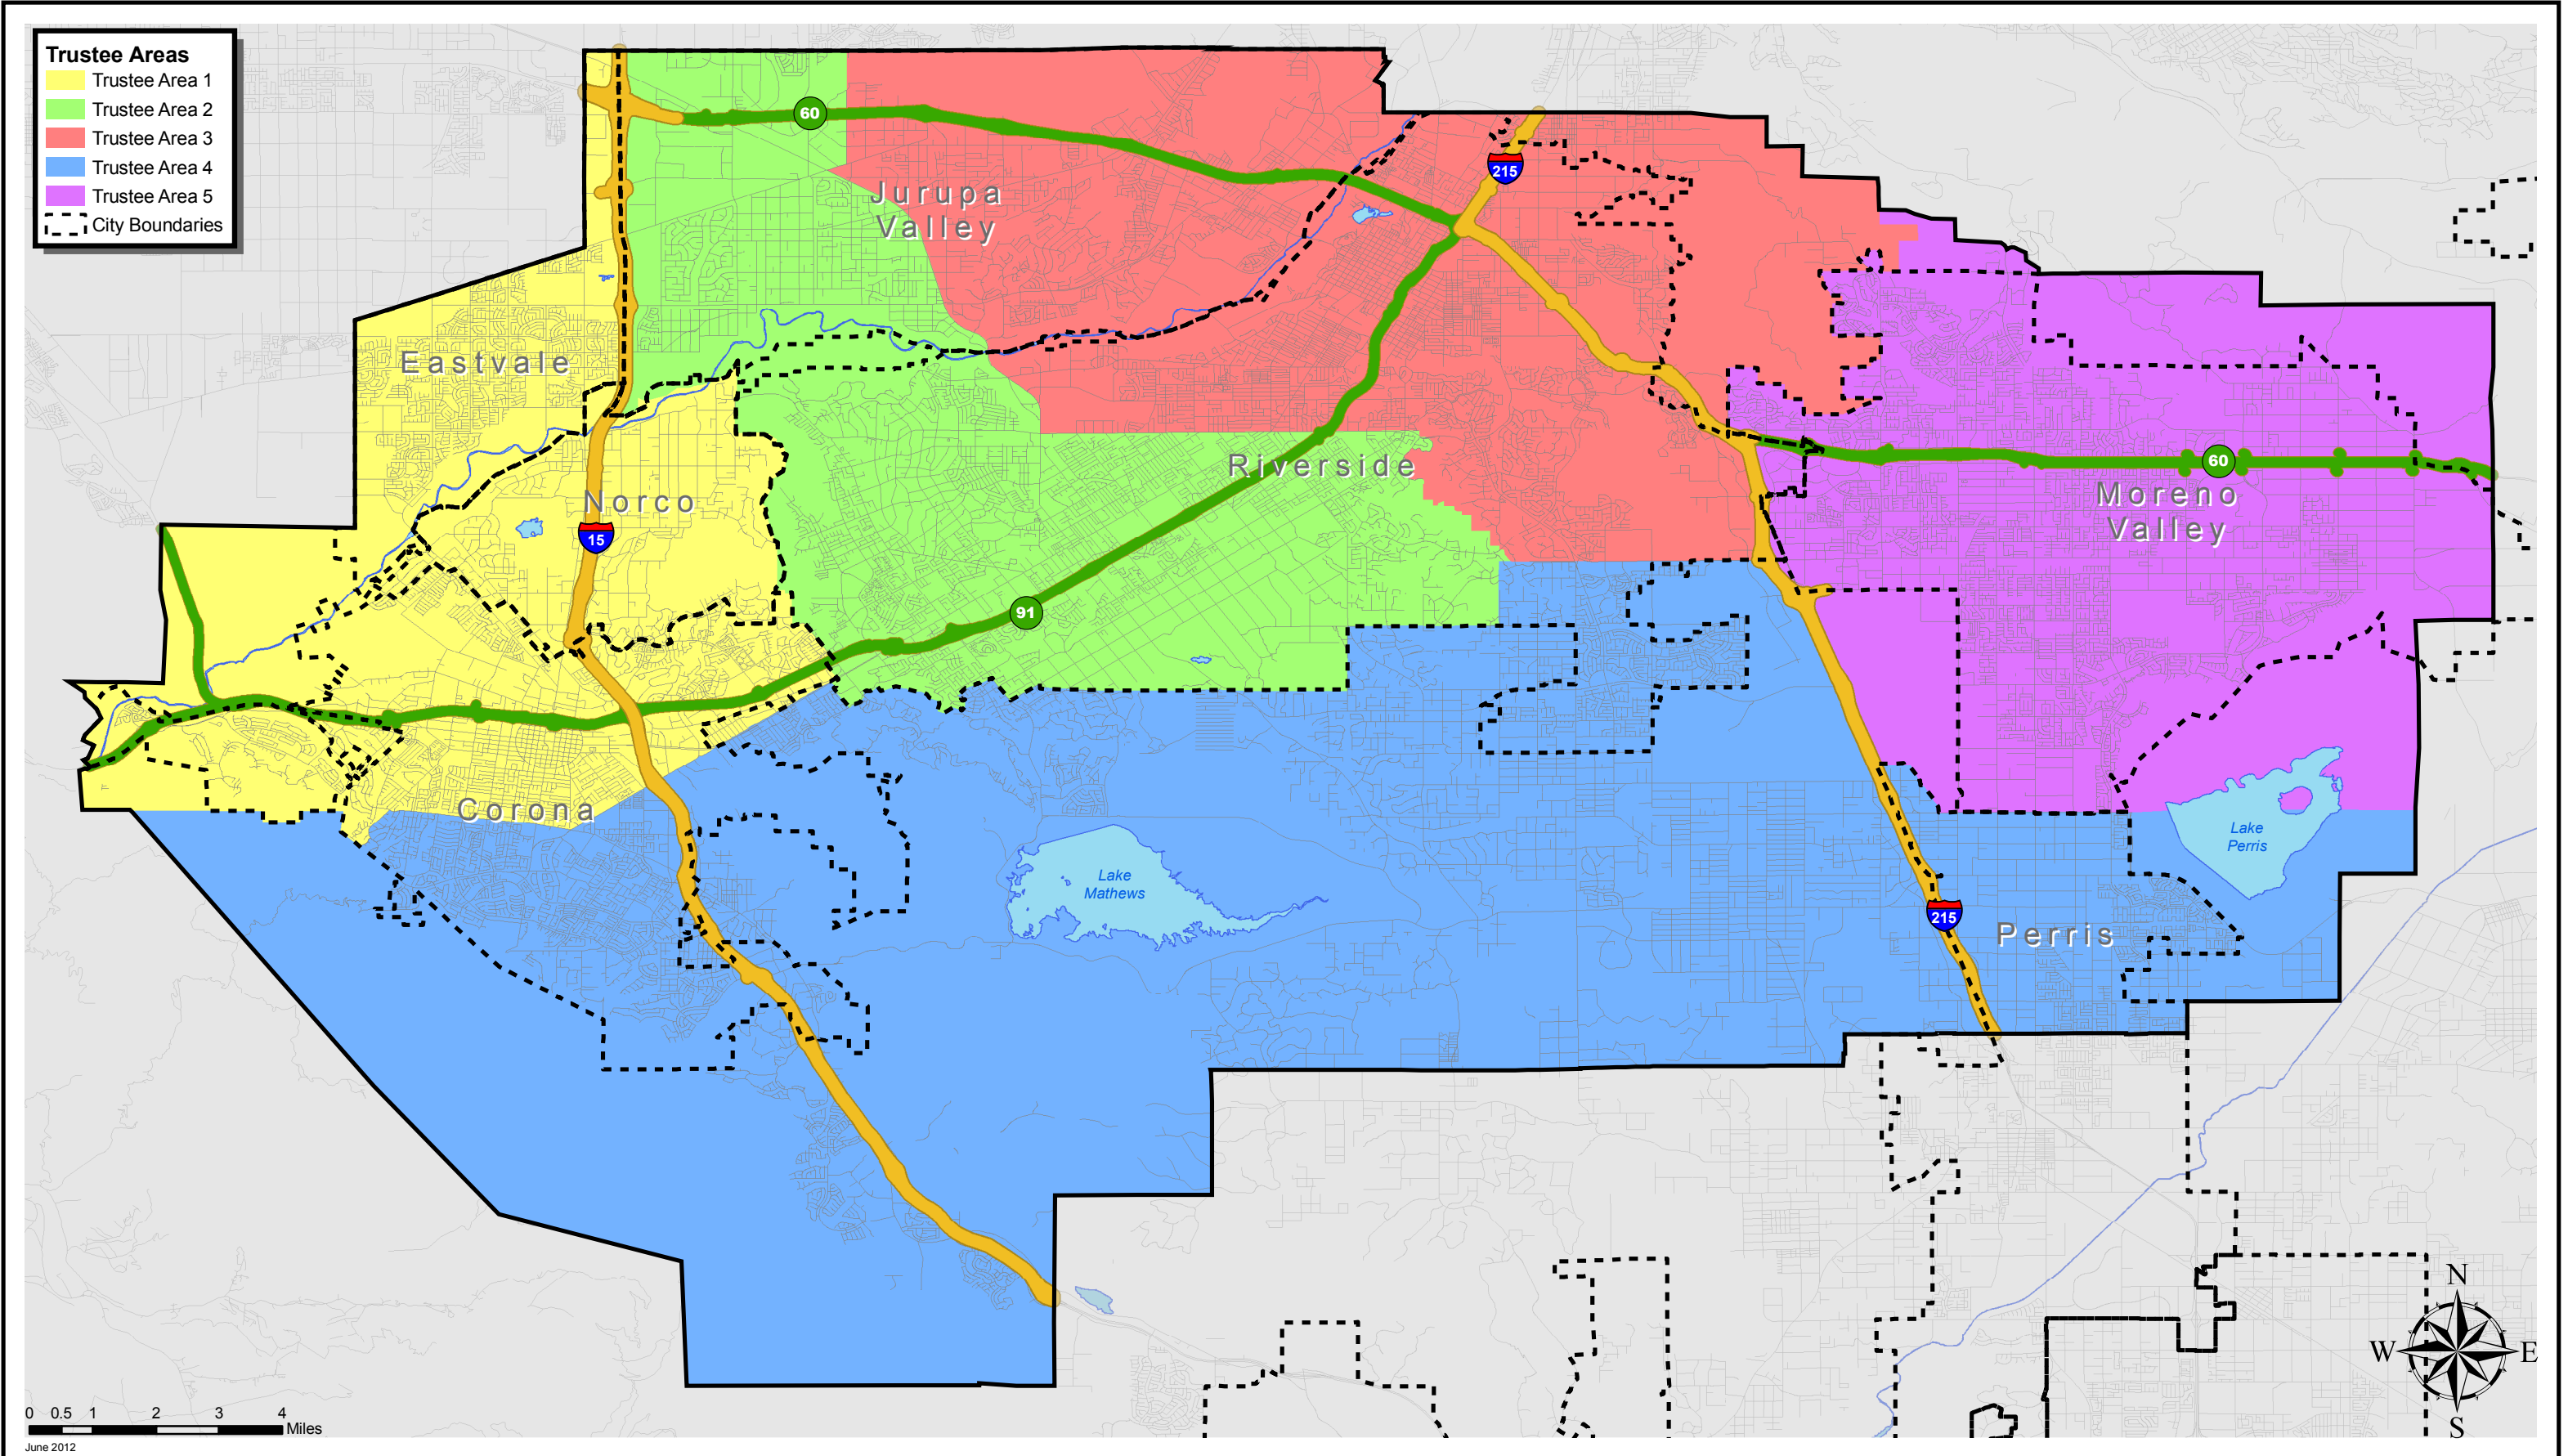

Riverside Community College District

Trustee Areas

0 0.5 1 2 3 4 Miles

June 2012