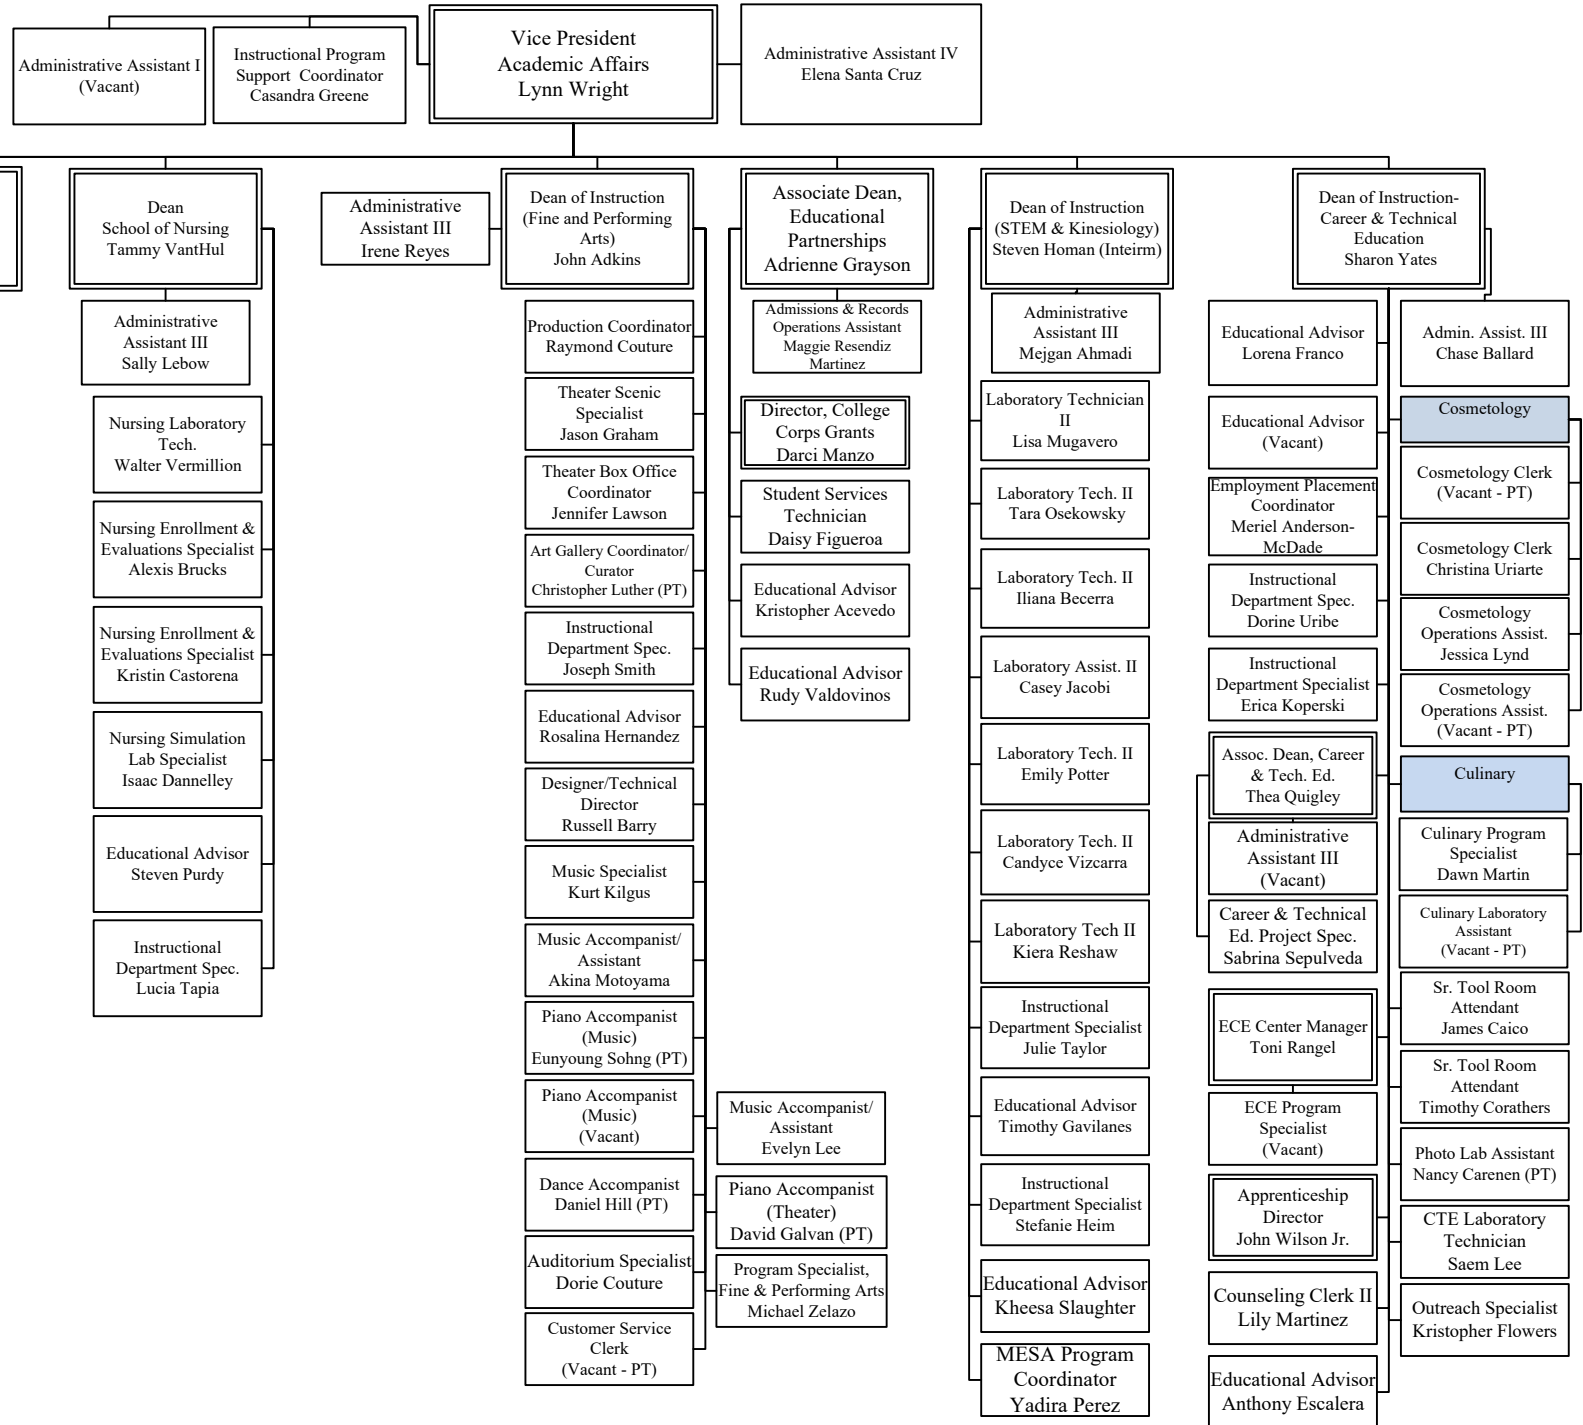

Riverside Community College District

Riverside City College – Academic Affairs

PT=Permanent Part-Time Employee