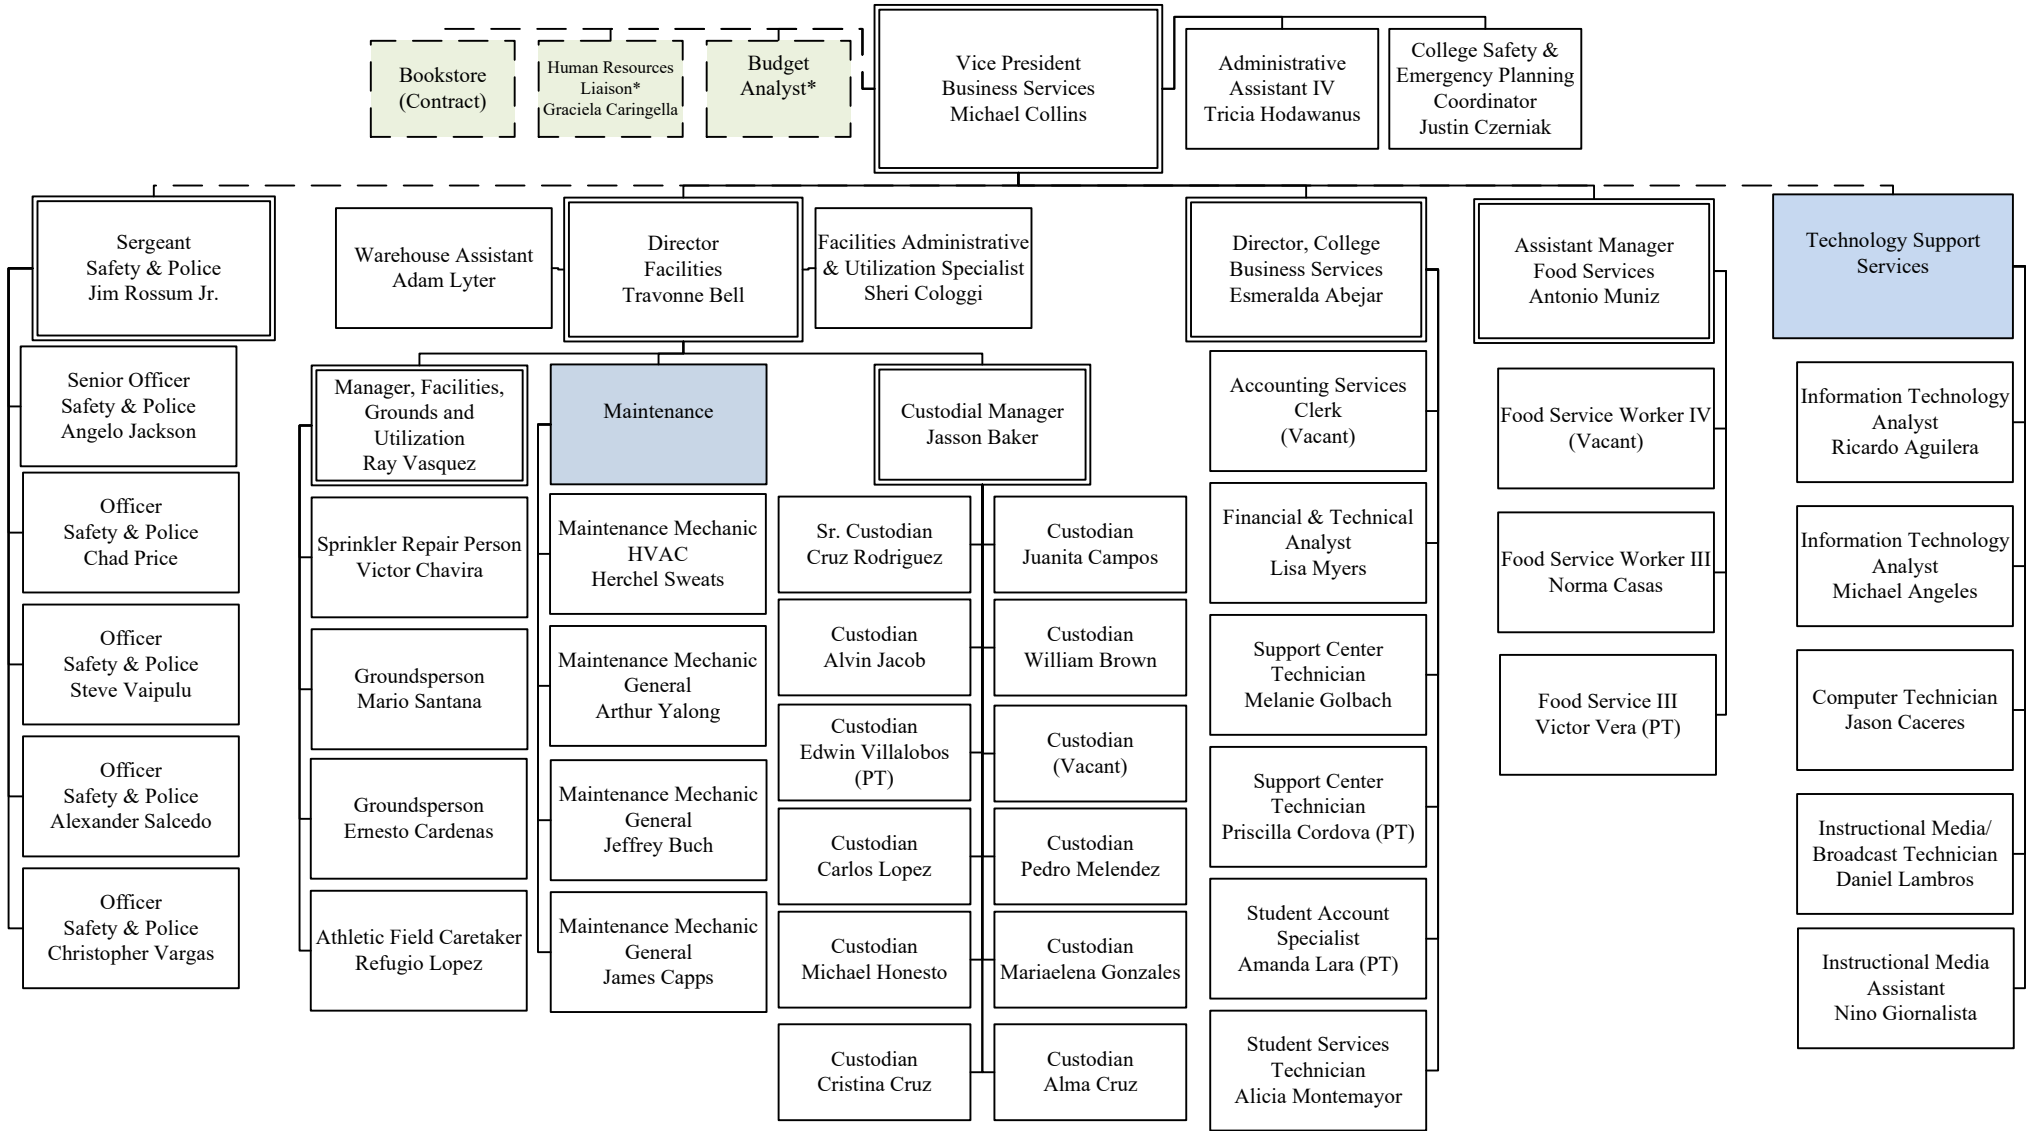

# Riverside Community College District

## Norco College – Business Services

\*Centralized service with dedicated staff serving at Norco College  
PT=Permanent Part-Time Employee