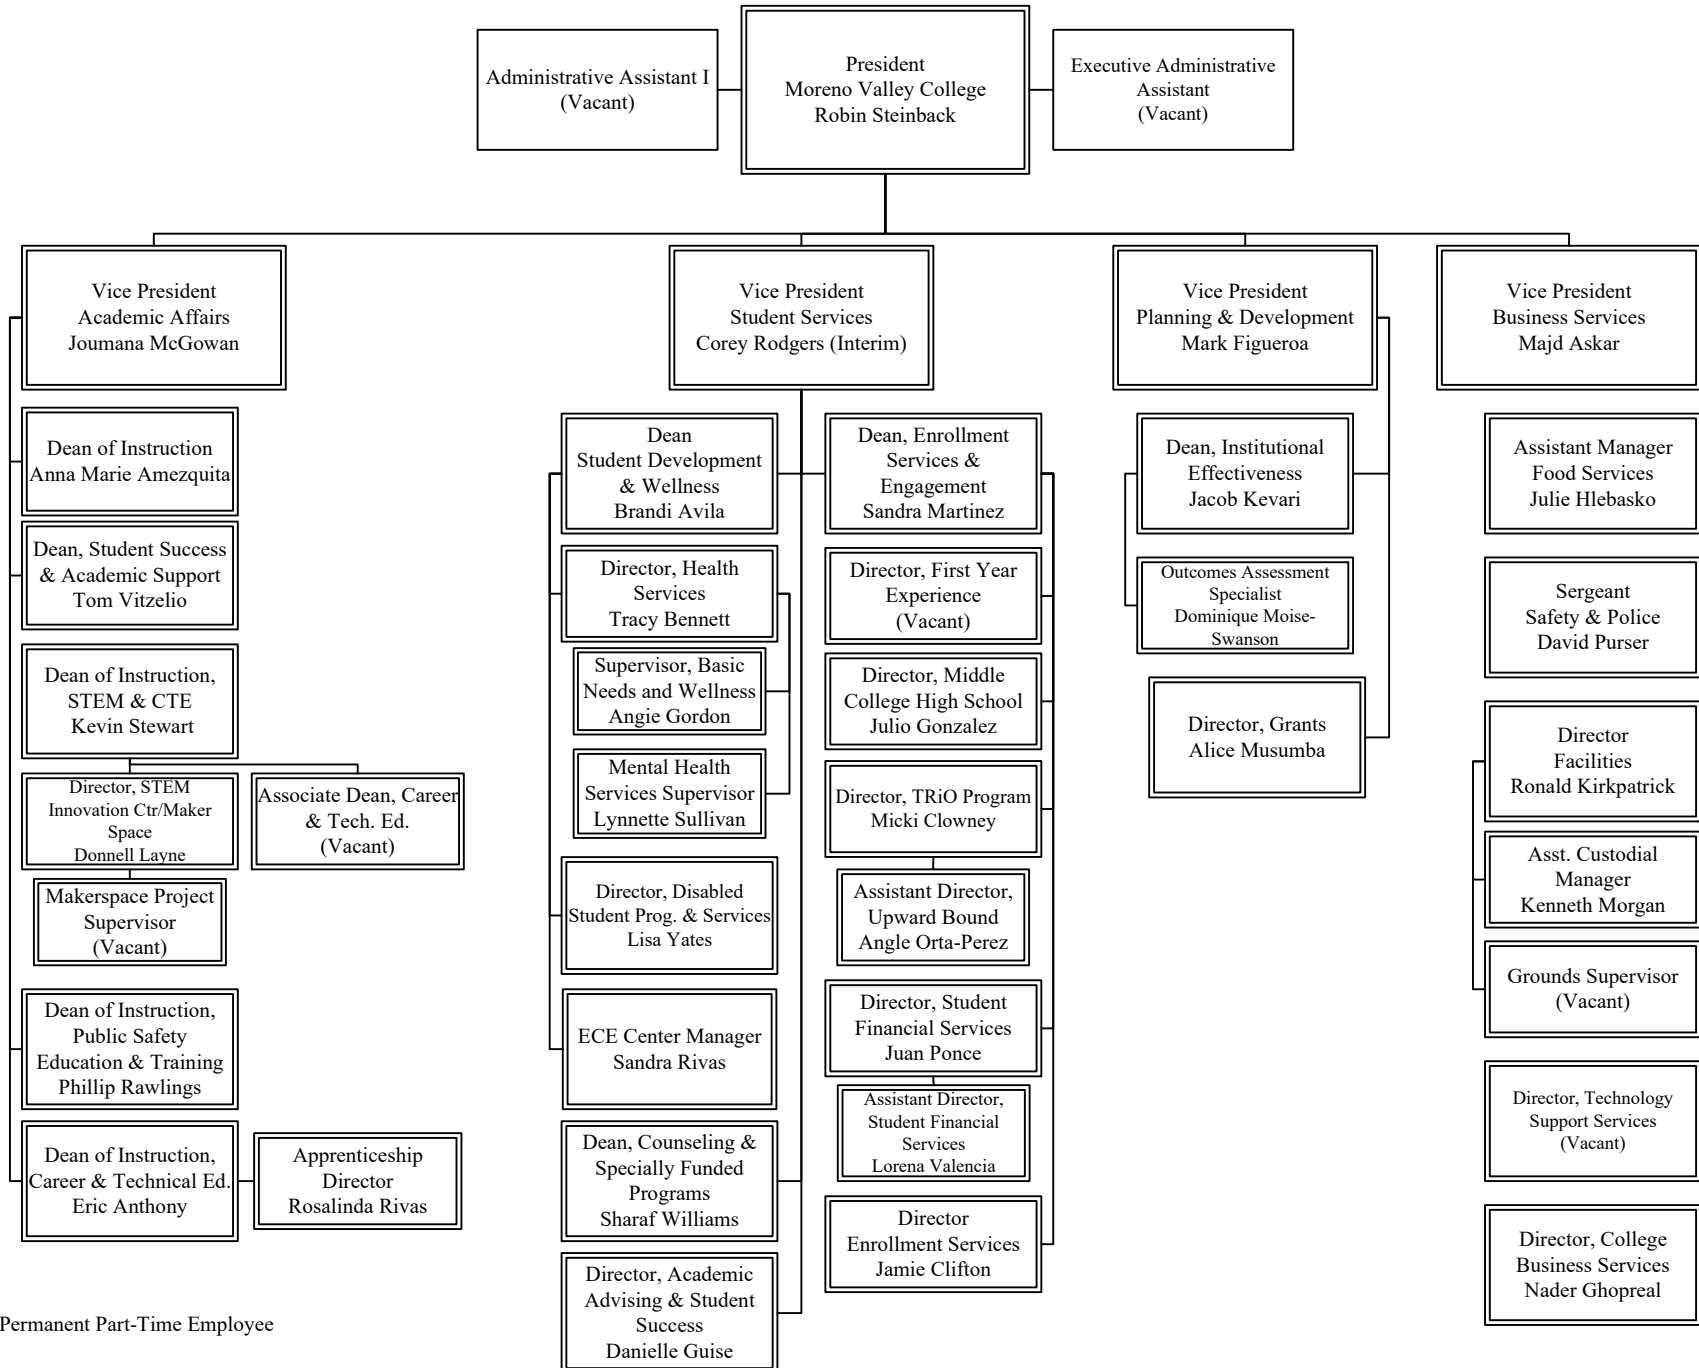

Riverside Community College District

Moreno Valley College - President

PT=Permanent Part-Time Employee