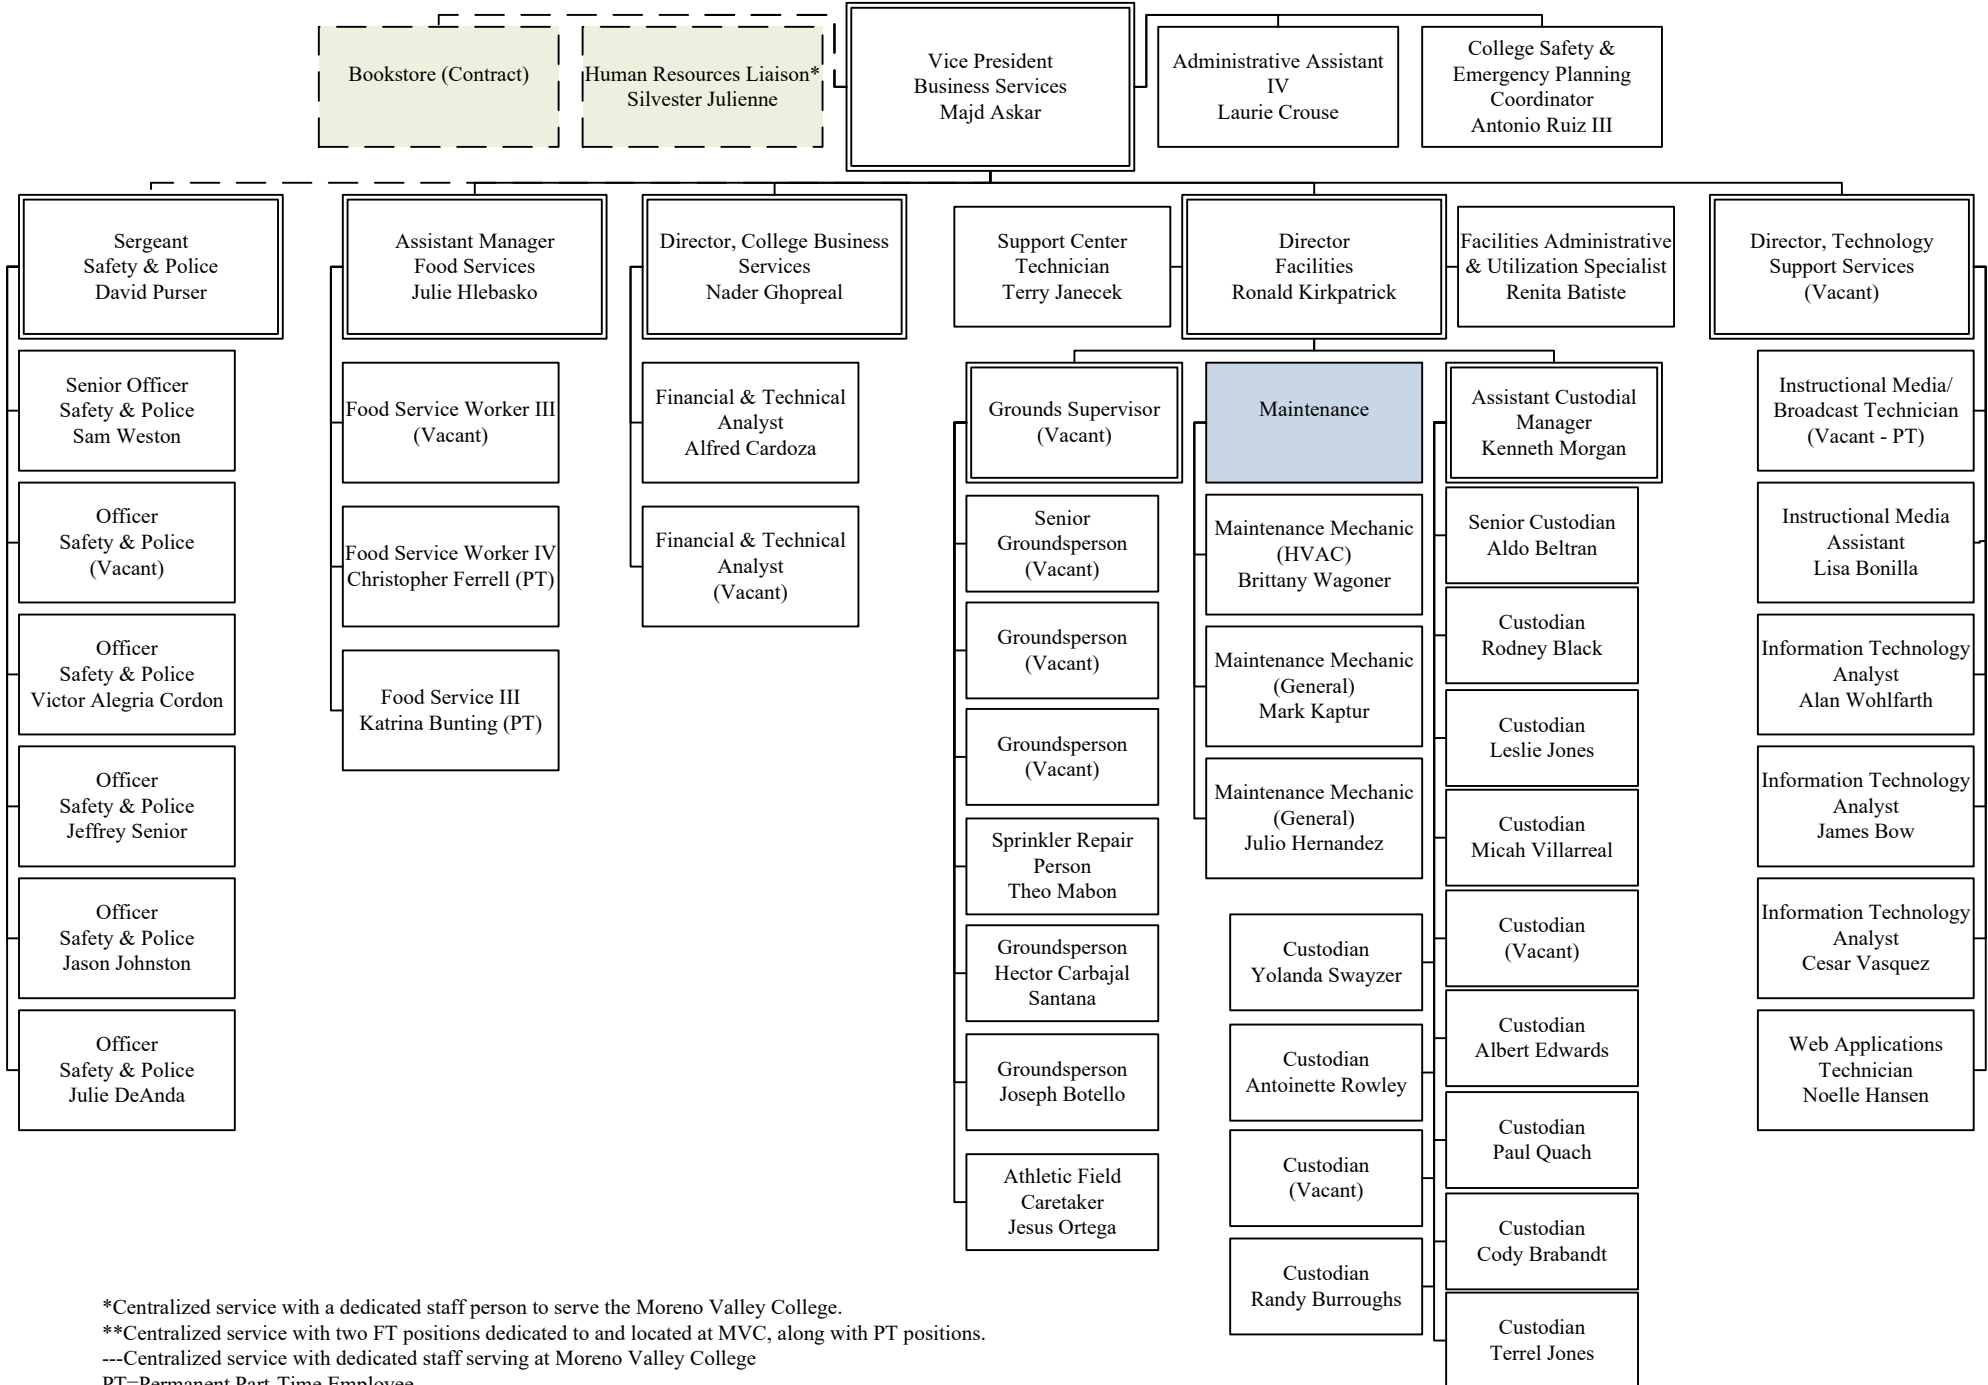

Riverside Community College District

Moreno Valley College – Business Services

*Centralized service with a dedicated staff person to serve the Moreno Valley College.

**Centralized service with two FT positions dedicated to and located at MVC, along with PT positions.

---Centralized service with dedicated staff serving at Moreno Valley College

PT=Permanent Part-Time Employee