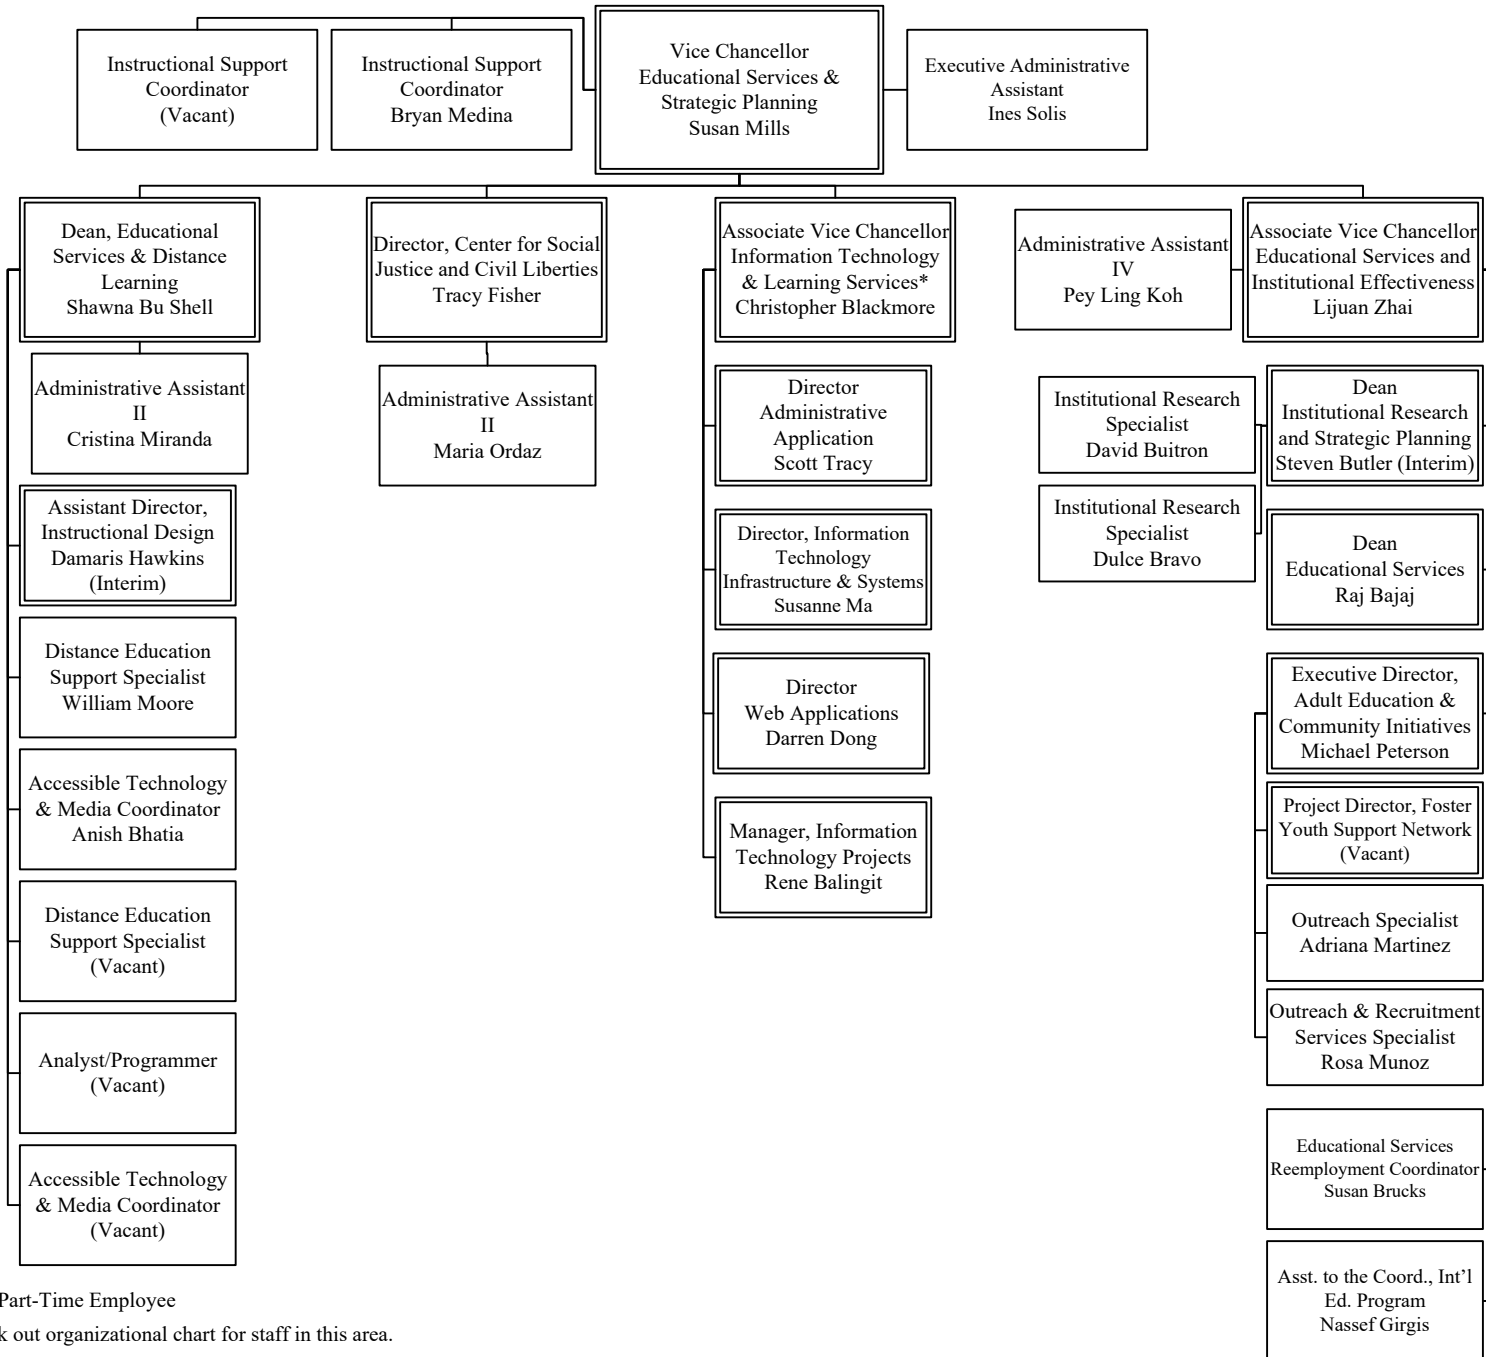

Riverside Community College District

Educational Services & Strategic Planning

PT=Permanent Part-Time Employee

*Please see break out organizational chart for staff in this area.