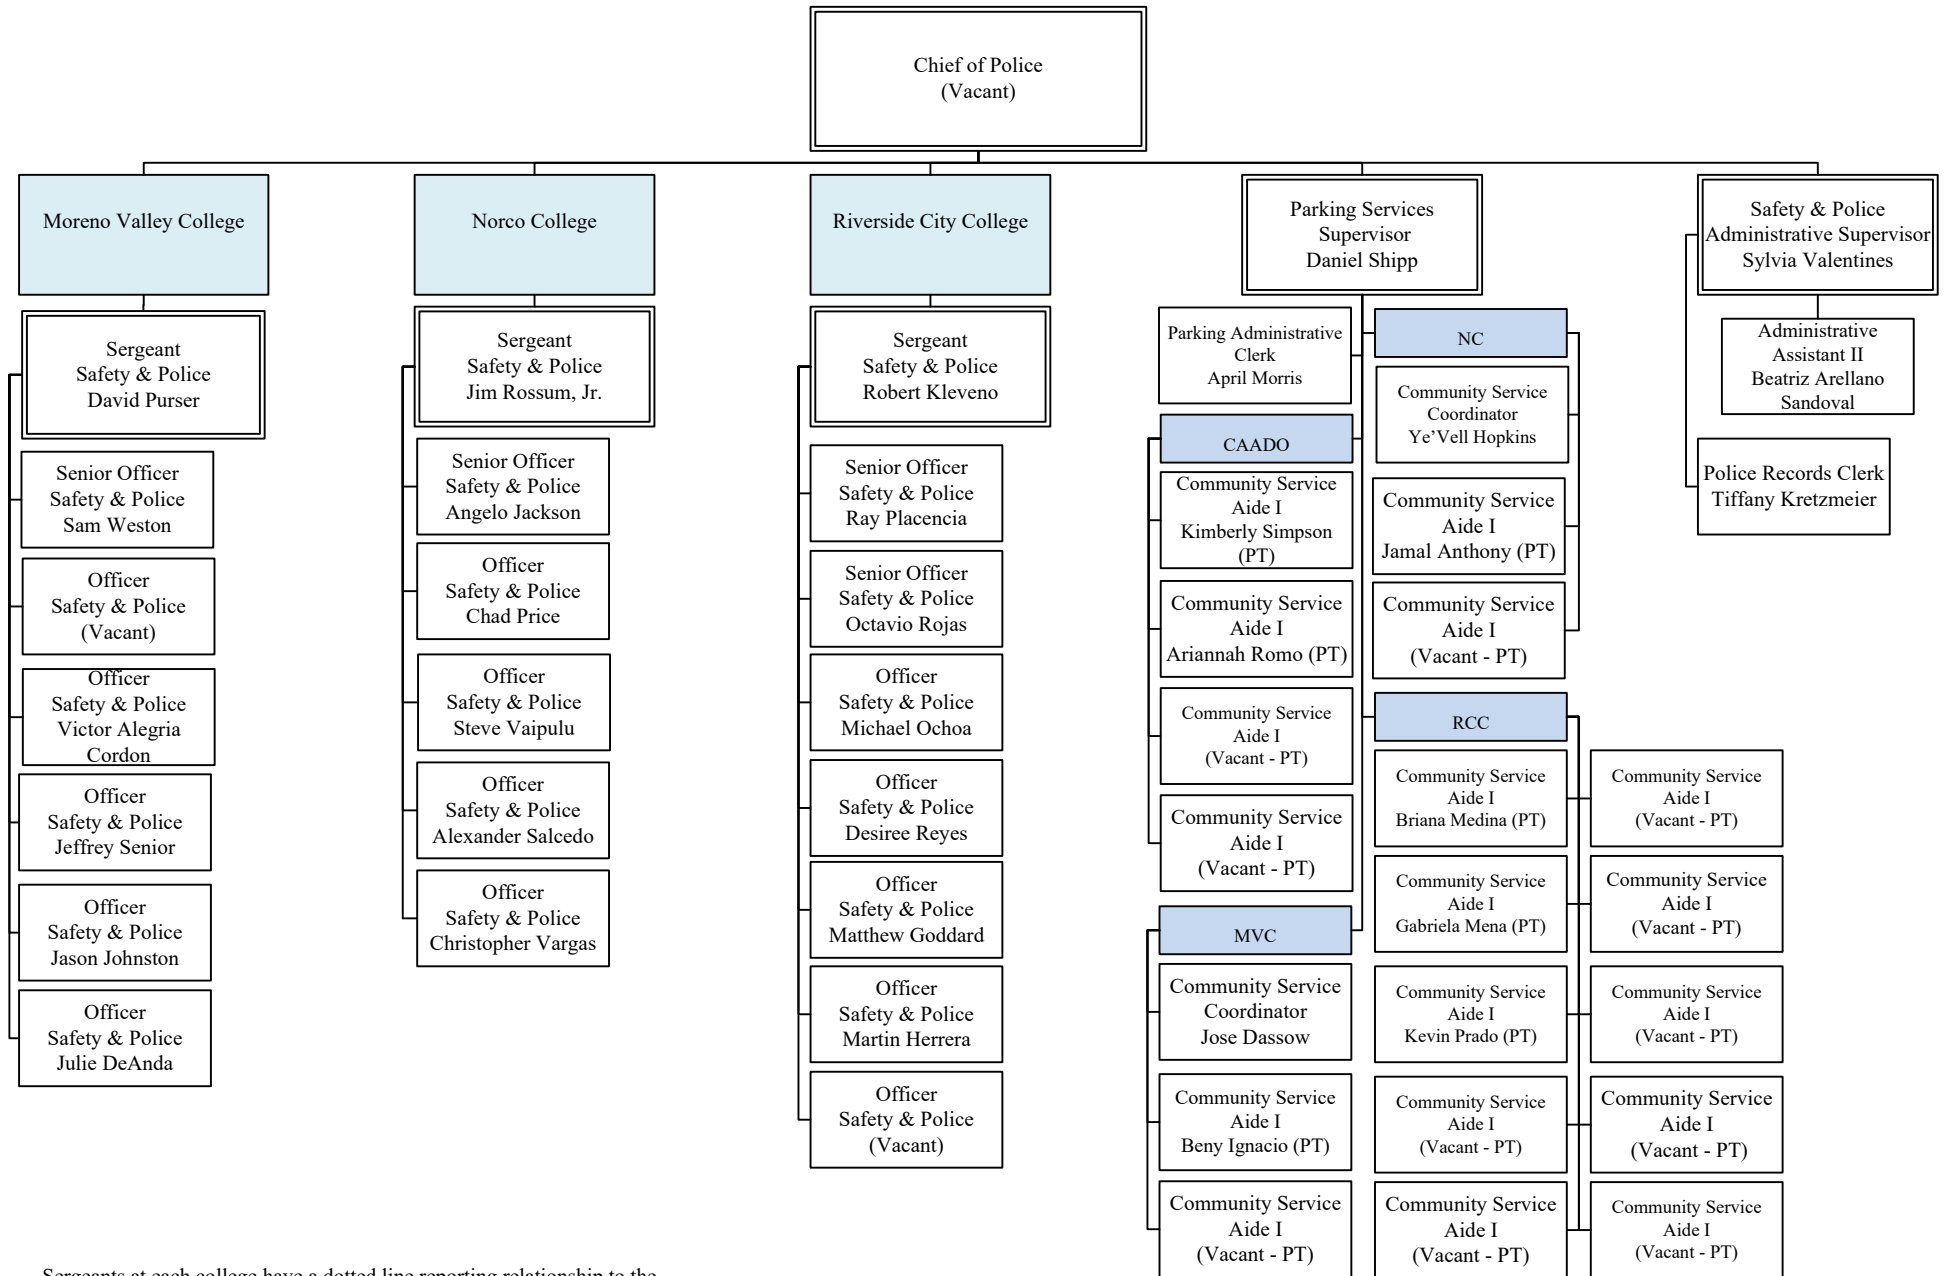

Riverside Community College District

Business and Financial Services – Police Services

Sergeants at each college have a dotted line reporting relationship to the Vice President of Business Services at their respective College
 PT=Permanent Part-Time Employee