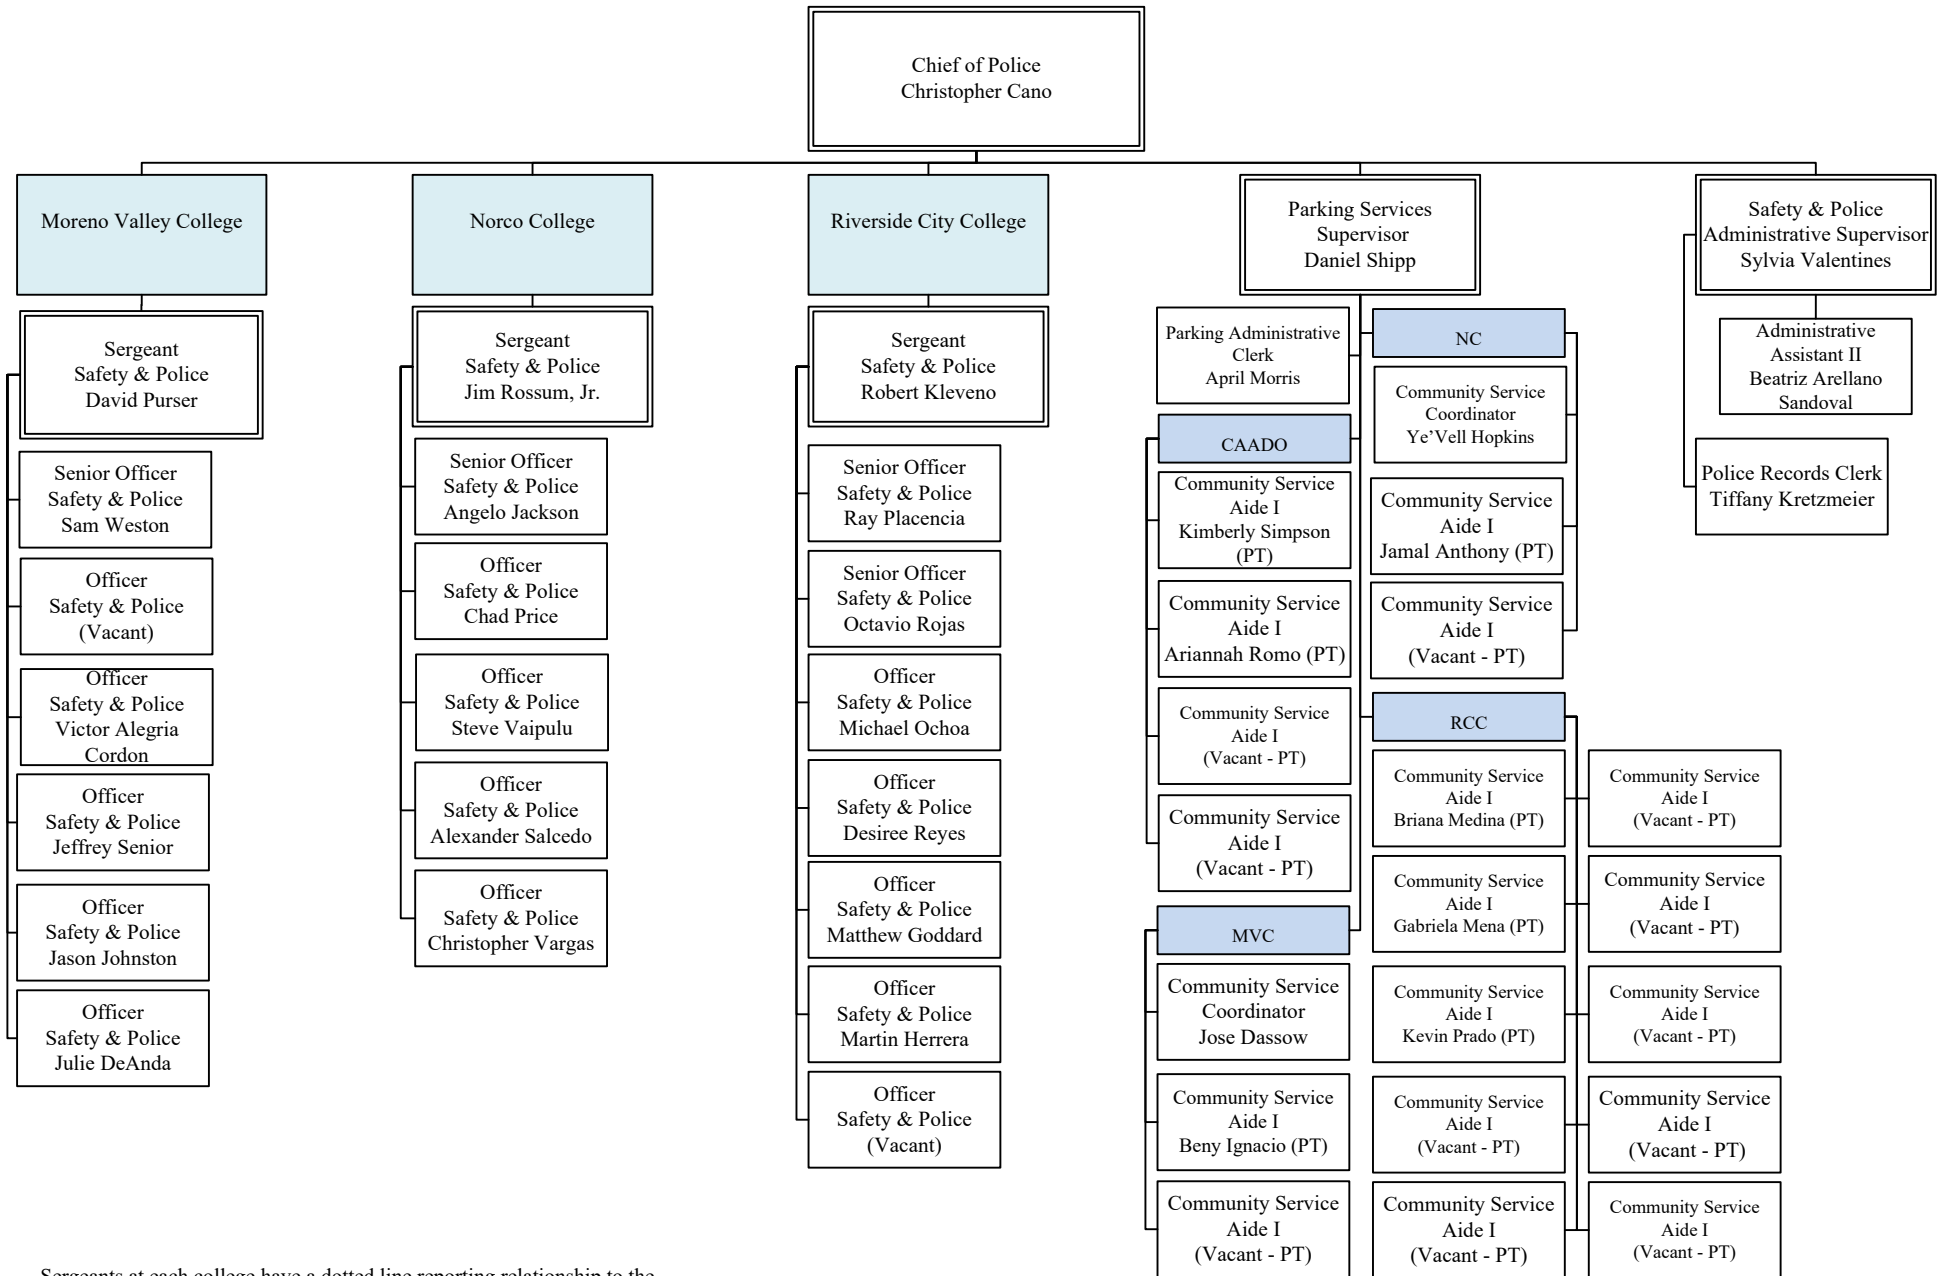

Riverside Community College District

Business and Financial Services – Police Services

Sergeants at each college have a dotted line reporting relationship to the Vice President of Business Services at their respective College

PT=Permanent Part-Time Employee