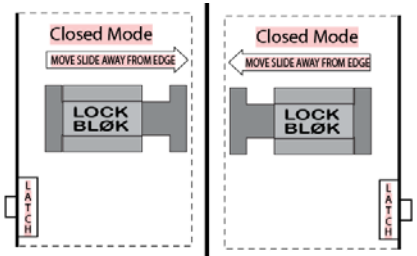

How to use the Lock Blok

Step 1: **ALWAYS KEEP THE DOOR LOCKED**

Step 2: Slide the Lock Blok the Open Mode

Step 3: Close the door

In the event of an Incident or Lockdown

Step 1: Slide the Lock Blok to close the door

Step 2: Do **NOT** open the door!

Step 3: Turn off the lights and stay quiet until an all clear is given.

How to use the Lock Blok

Step 1: **ALWAYS KEEP THE DOOR LOCKED**

Step 2: Hook the Door Blok around the inside and outside door handles

Step 3: Close the door

In the event of an Incident or Lockdown

Step 1: Unhook the Door Blok and close the door

Step 2: Do **NOT** open the door!

Step 3: Turn off the lights and stay quiet until an all clear is given.