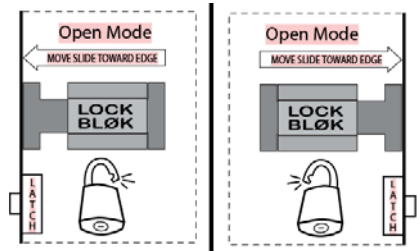

How to use the Lock Blok

Step 1: **ALWAYS KEEP THE DOOR LOCKED**

Step 2: Slide the Lock Blok the Open Mode

Step 3: Close the door

In the event of an Incident or Lockdown

Step 1: Slide the Lock Blok to close the door

Step 2: Do **NOT** open the door!

Step 3: Turn off the lights and stay quiet until an all clear is given.

How to use the Lock Blok

Step 1: **ALWAYS KEEP THE DOOR LOCKED**

Step 2: Hook the Door Blok around the inside and outside door handles

Step 3: Close the door

In the event of an Incident or Lockdown

Step 1: Unhook the Door Blok and close the door

Step 2: Do **NOT** open the door!

Step 3: Turn off the lights and stay quiet until an all clear is given.