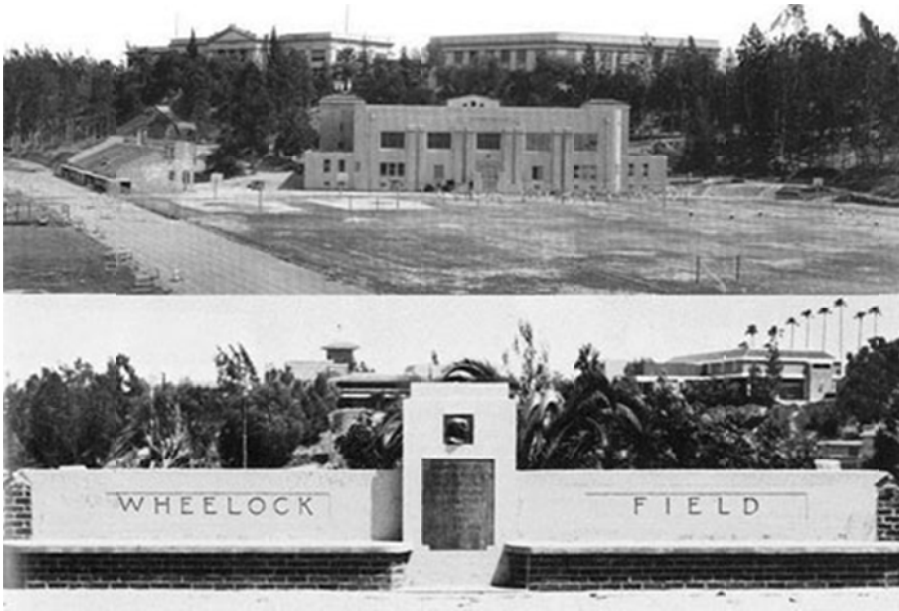

## Countdown to Riverside City College's 100th Anniversary

Arthur N. Wheelock had an enormous influence on the development of Riverside's public school system from 1892 to 1941. He was Superintendent of Schools from 1898 to 1928. From 1928 until his passing in 1941, he was a member of the Riverside County Board of Education. At Riverside Junior College, Wheelock Field was dedicated in his honor at the 1937 commencement ceremony. The photo and article below appeared in the June 2, 1937 "Arroyo" student newspaper.

The gymnasium (built in 1928) acquired Wheelock's name much later. The top photo below is of Wheelock Field along with the Gymnasium (circa 1930s). Old Poly High can be seen above the stadium and gym. The bottom photo below is a 1981 view of the Wheelock Memorial (built in 1939) on Magnolia Avenue. Above the memorial are the RCC promontory buildings that replaced the high school in the late 1960s.

The photograph below is a contemporary view of the Wheelock Memorial.

COUNTDOWN UPDATE: The missing “gnomon” (hour indicator) on the RCC Quadrangle Sundial has been found and reinstalled thanks to the efforts of Michael King (RCC Facilities, Maintenance Helper). Below is a photo of how it looked this past Friday.