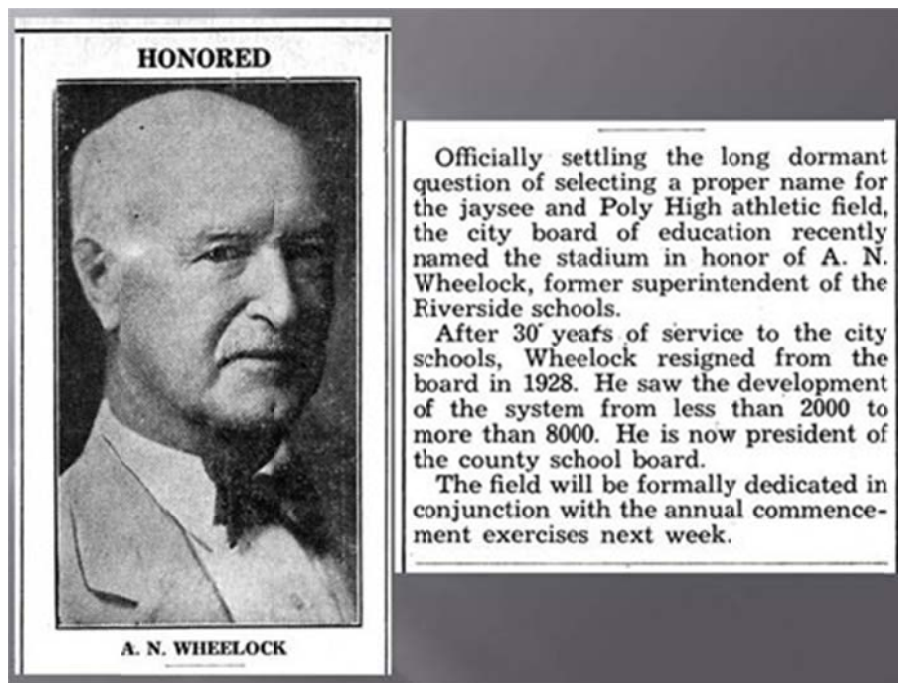

## Countdown to Riverside City College's 100th Anniversary

Arthur N. Wheelock had an enormous influence on the development of Riverside's public school system from 1892 to 1941. He was Superintendent of Schools from 1898 to 1928. From 1928 until his passing in 1941, he was a member of the Riverside County Board of Education. At Riverside Junior College, Wheelock Field was dedicated in his honor at the 1937 commencement ceremony. The photo and article below appeared in the June 2, 1937 "Arroyo" student newspaper.

The photograph below is a contemporary view of the Wheelock Memorial.

COUNTDOWN UPDATE: The missing “gnomon” (hour indicator) on the RCC Quadrangle Sundial has been found and reinstalled thanks to the efforts of Michael King (RCC Facilities, Maintenance Helper). Below is a photo of how it looked this past Friday.