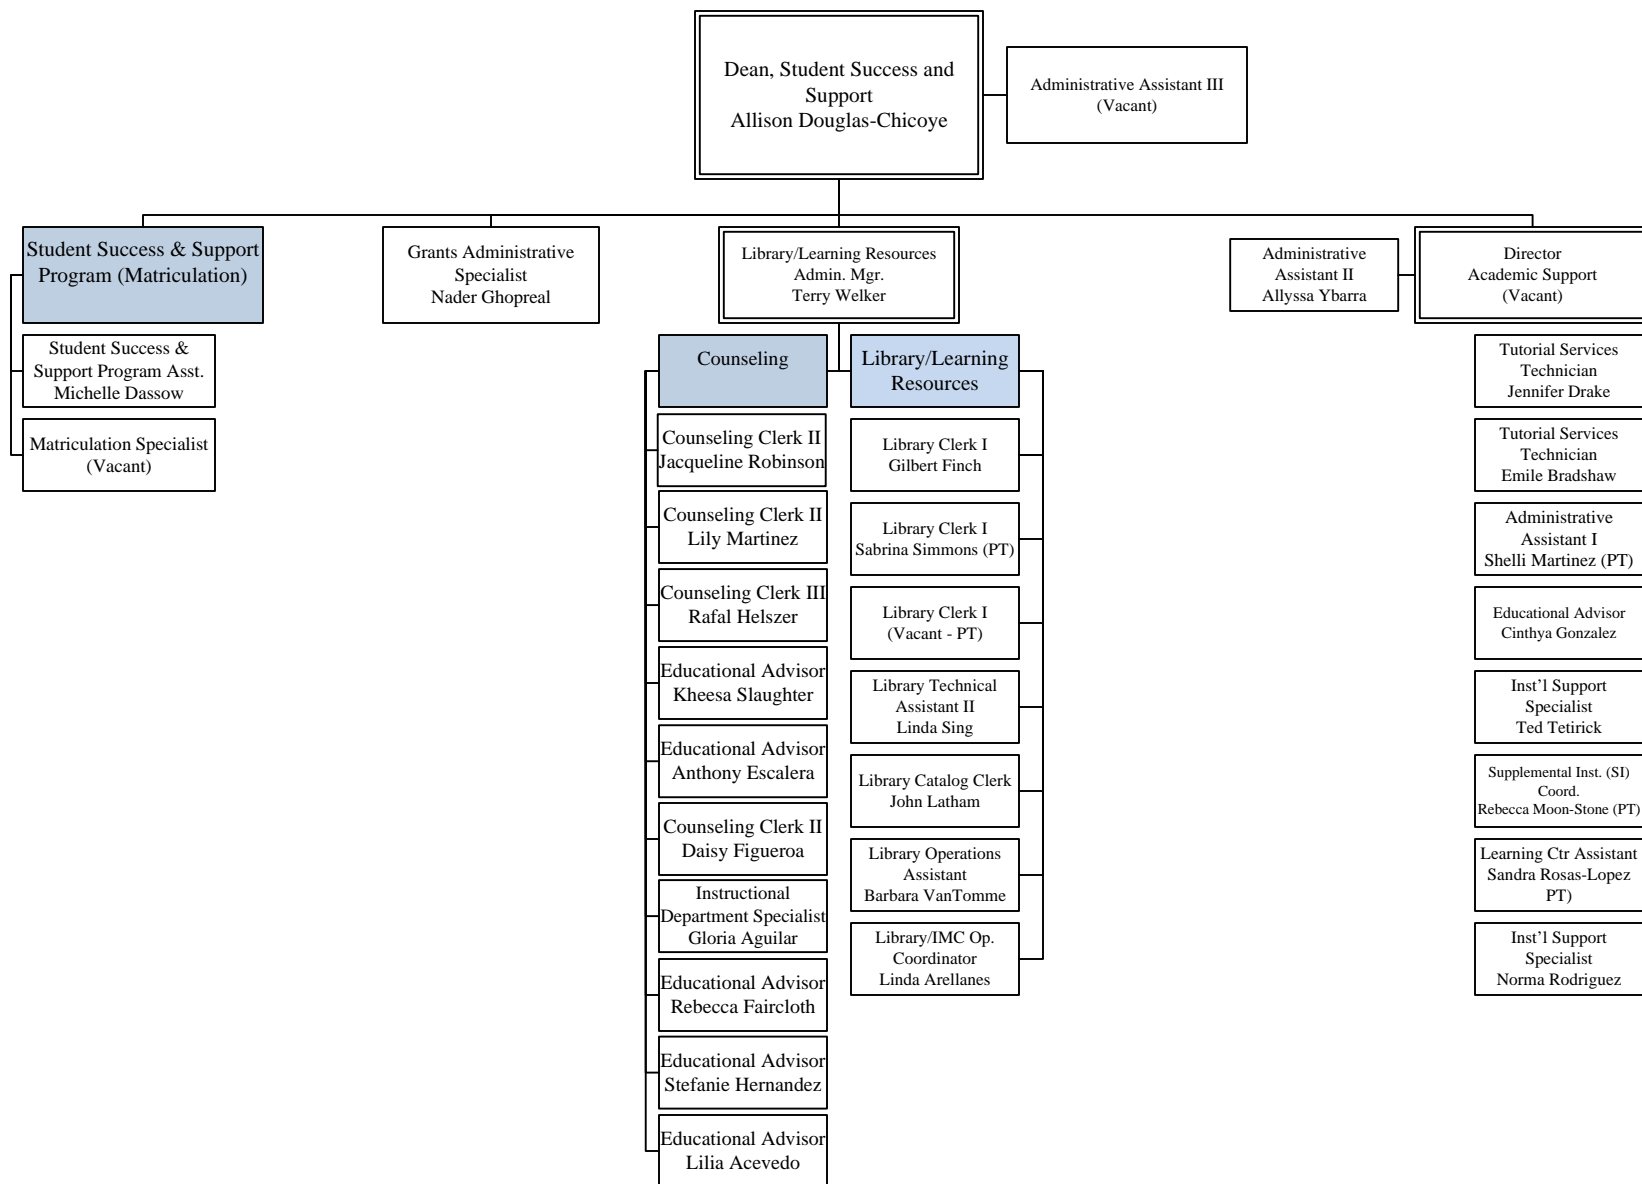

Riverside Community College District

Riverside City College – Student Success and Support

PT=Permanent Part-Time Employee