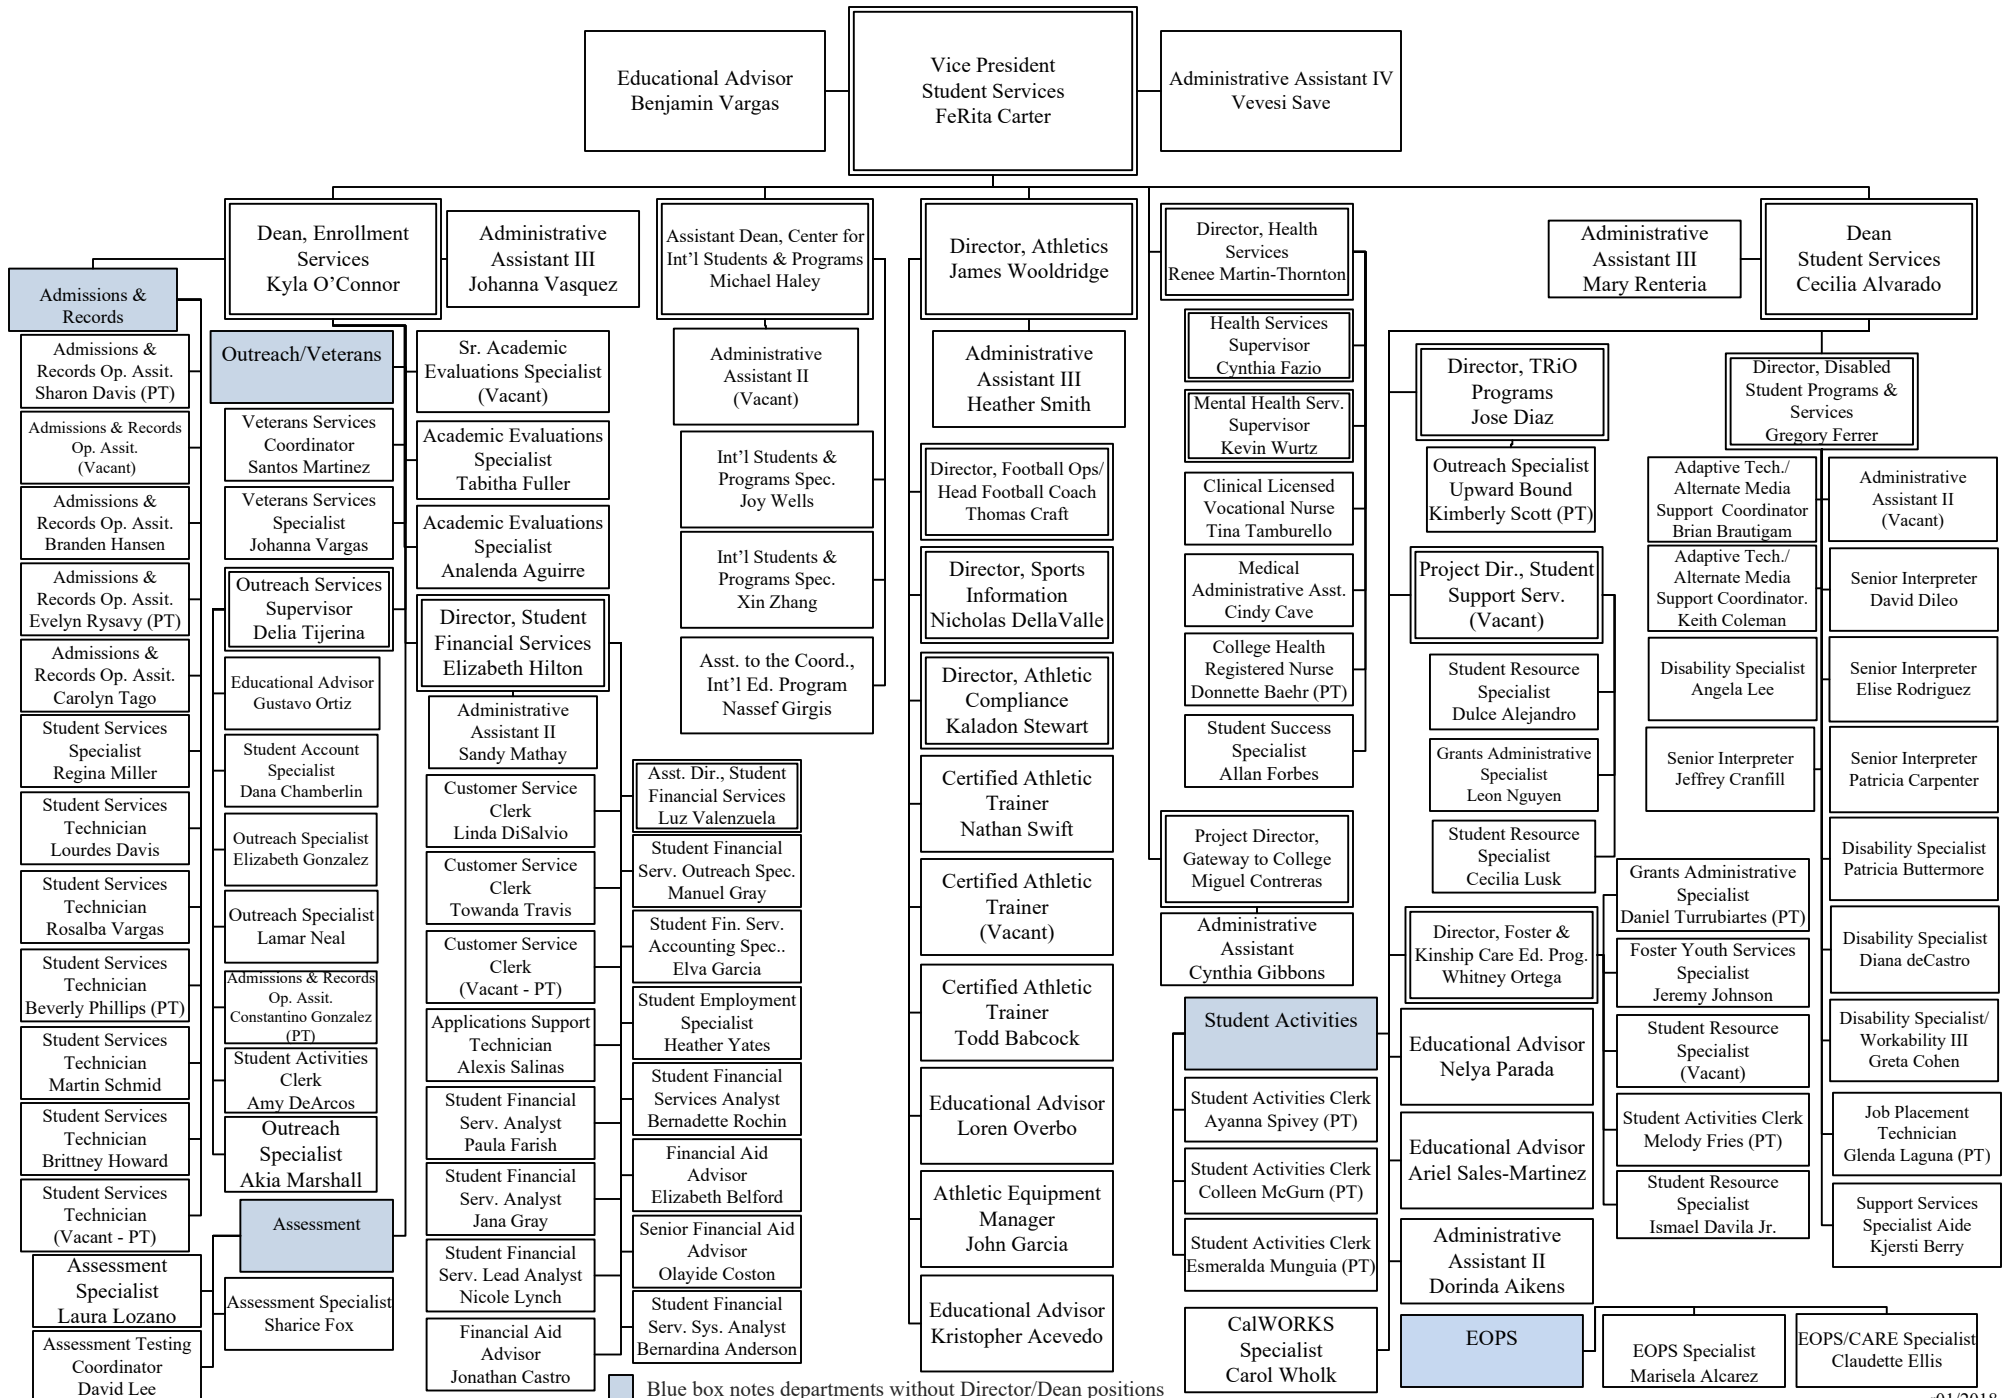

Riverside Community College District

Riverside City College – Student Services

Blue box notes departments without Director/Dean positions
PT=Permanent Part-Time Employee