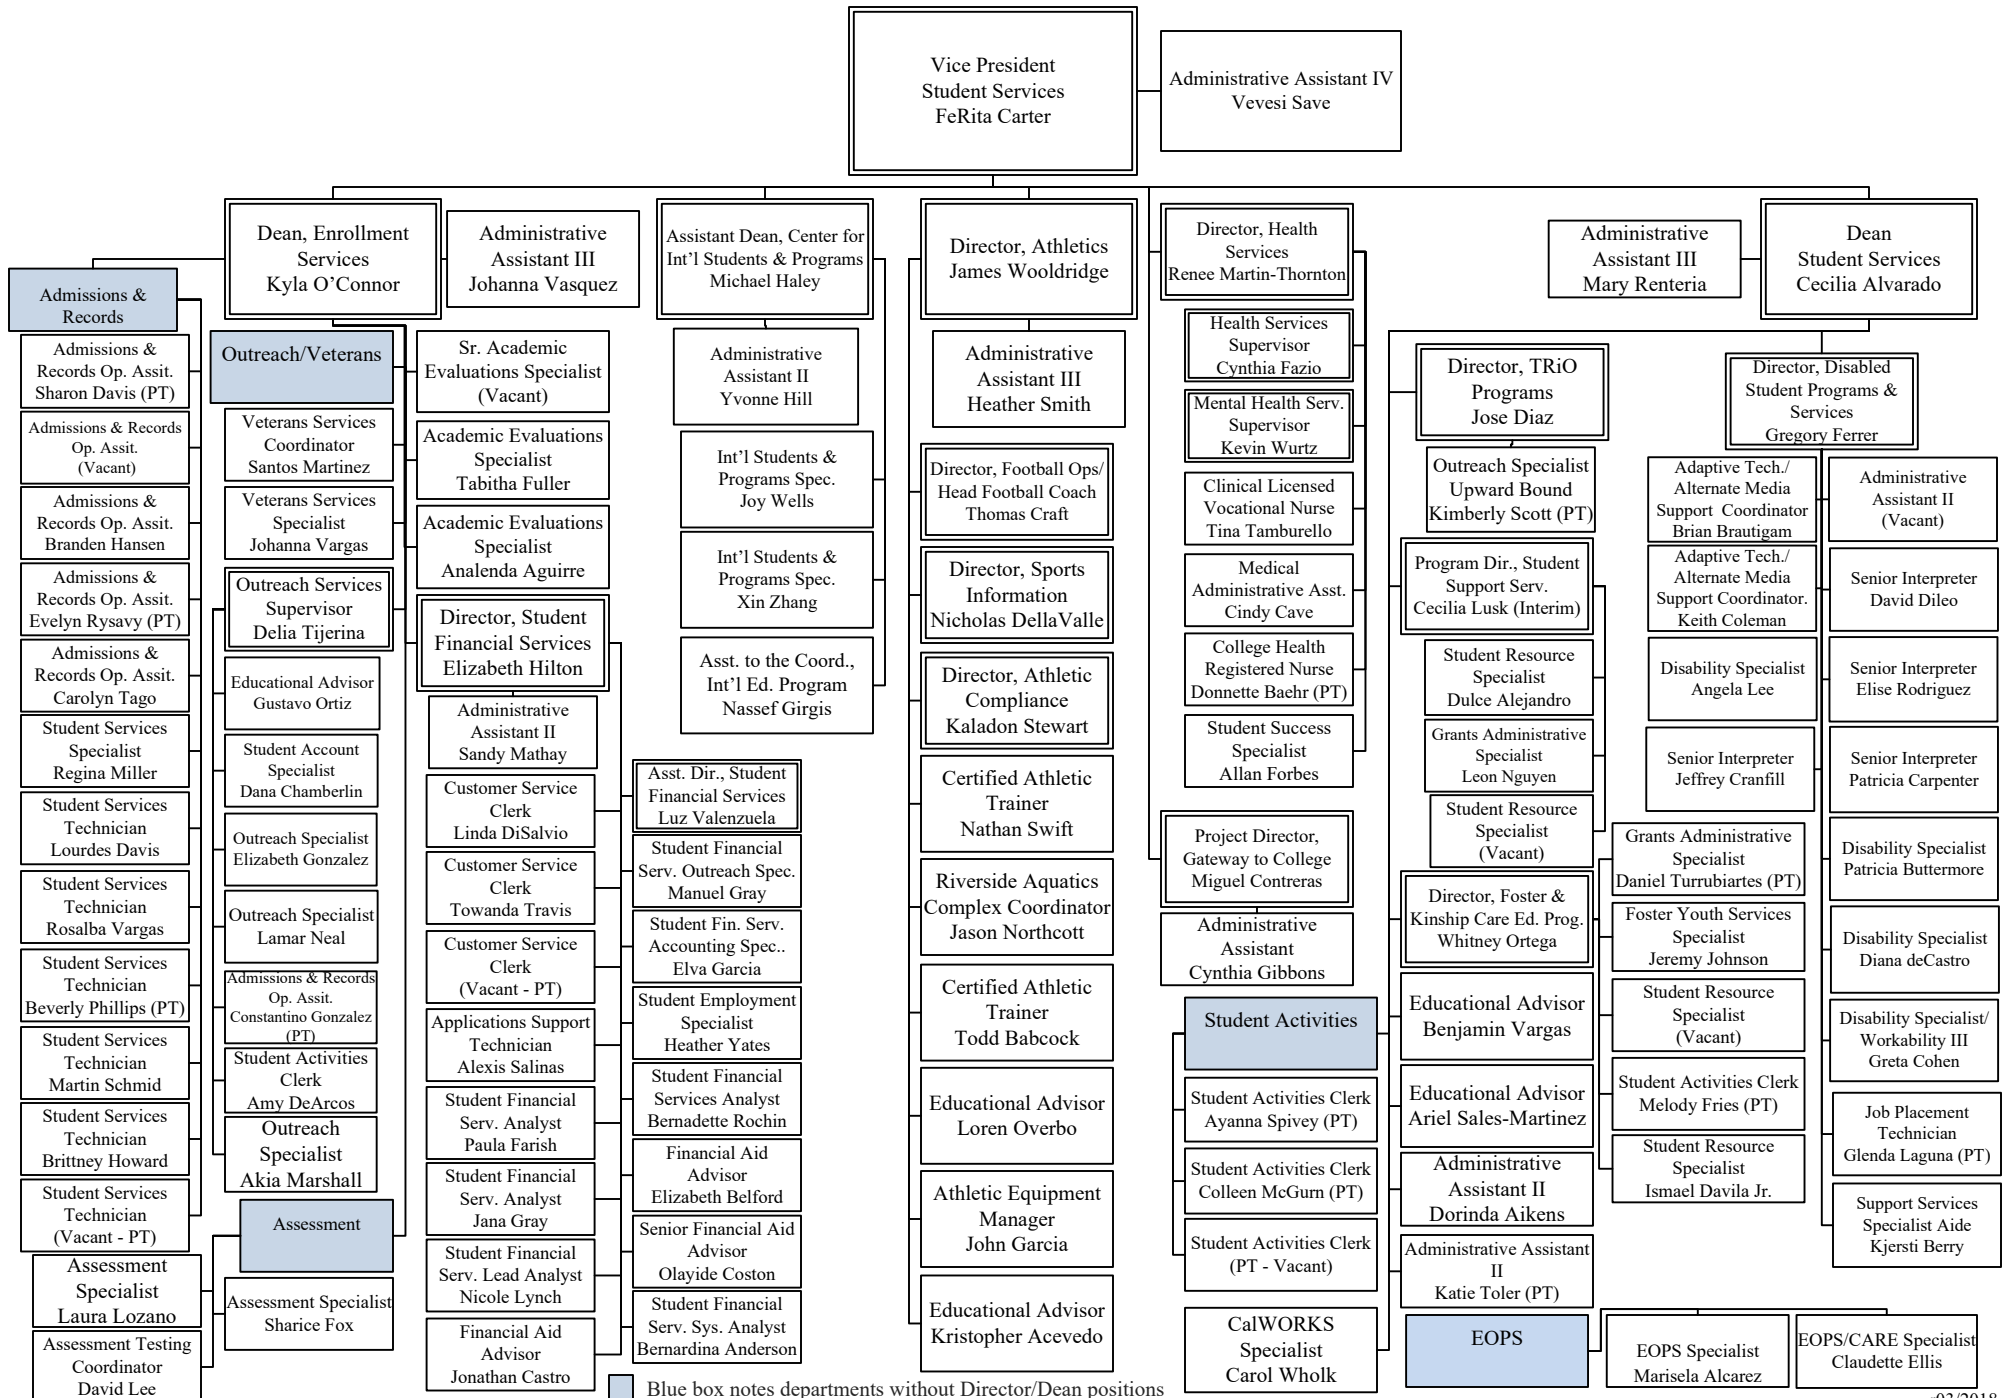

Riverside Community College District

Riverside City College – Student Services

Blue box notes departments without Director/Dean positions
PT=Permanent Part-Time Employee