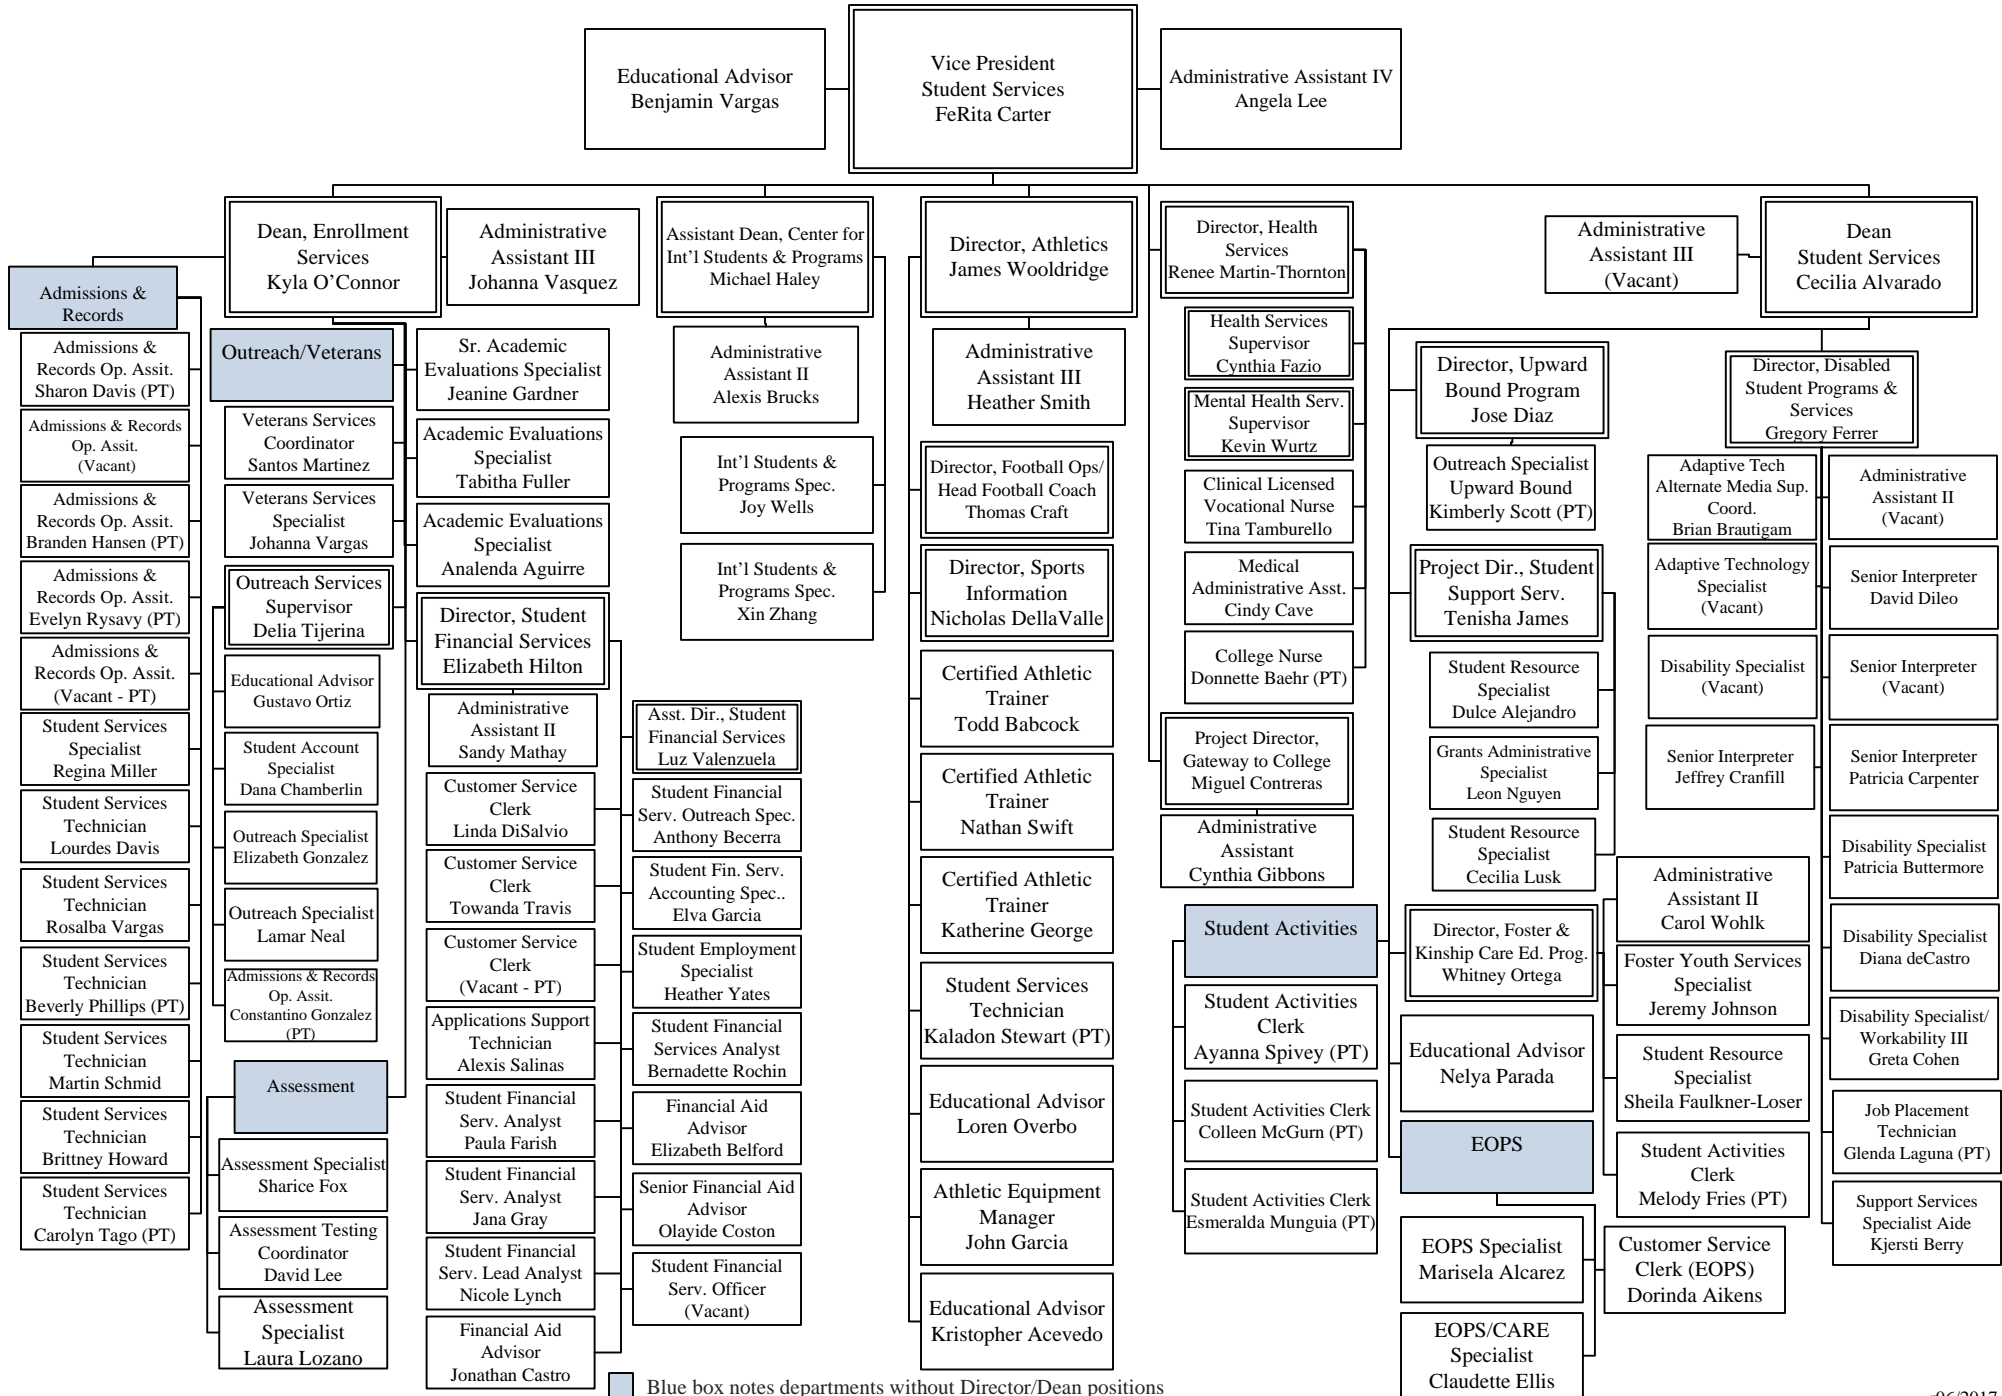

Riverside Community College District

Riverside City College – Student Services

Blue box notes departments without Director/Dean positions
PT=Permanent Part-Time Employee