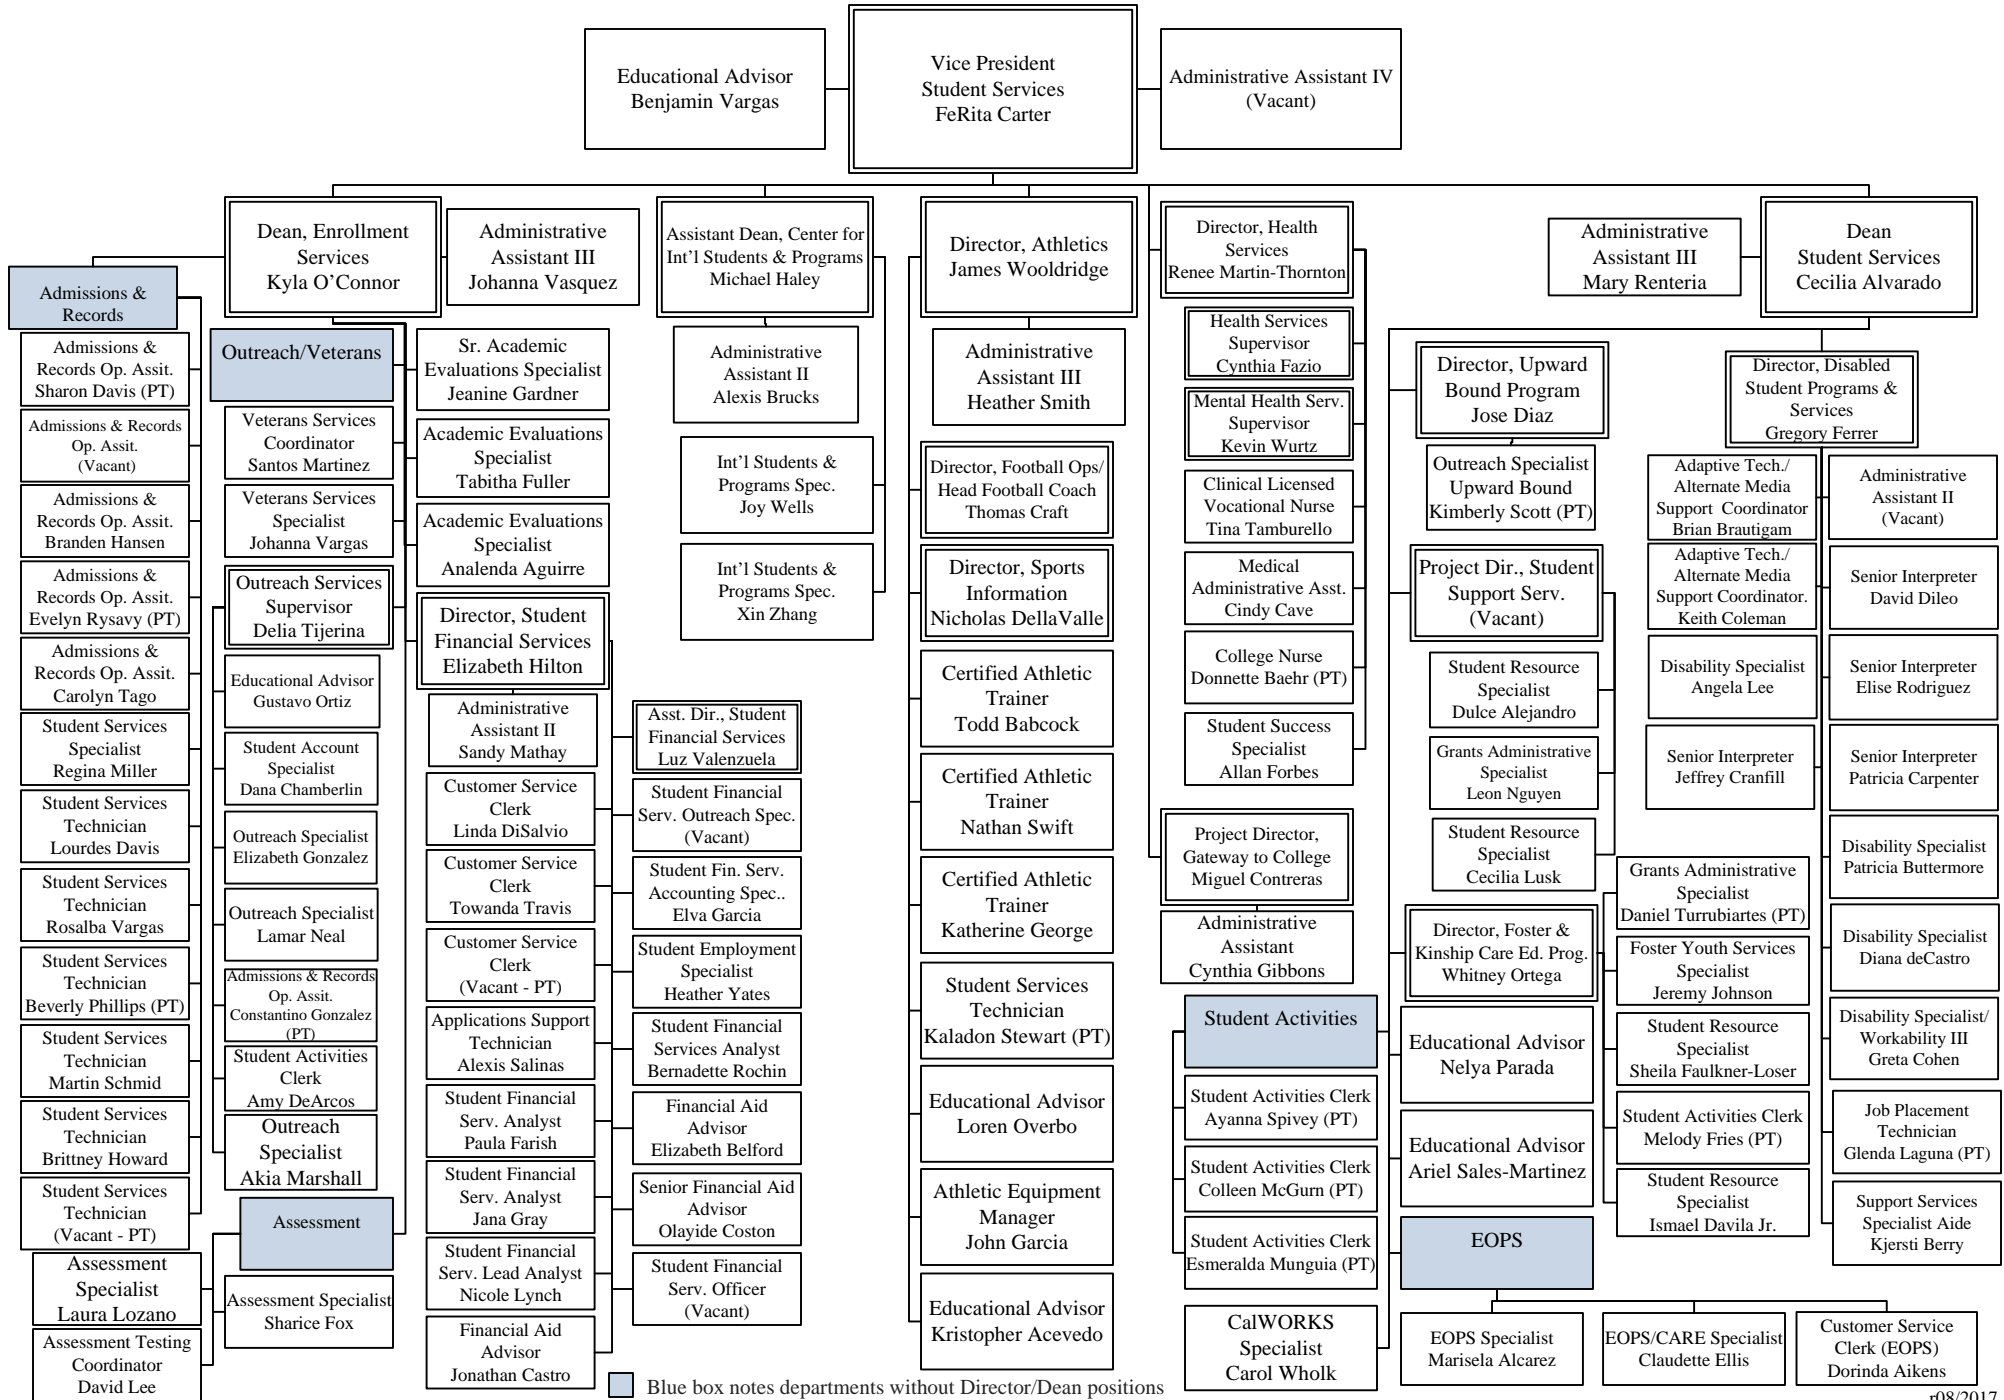

# Riverside Community College District

## Riverside City College – Student Services

Blue box notes departments without Director/Dean positions  
PT=Permanent Part-Time Employee