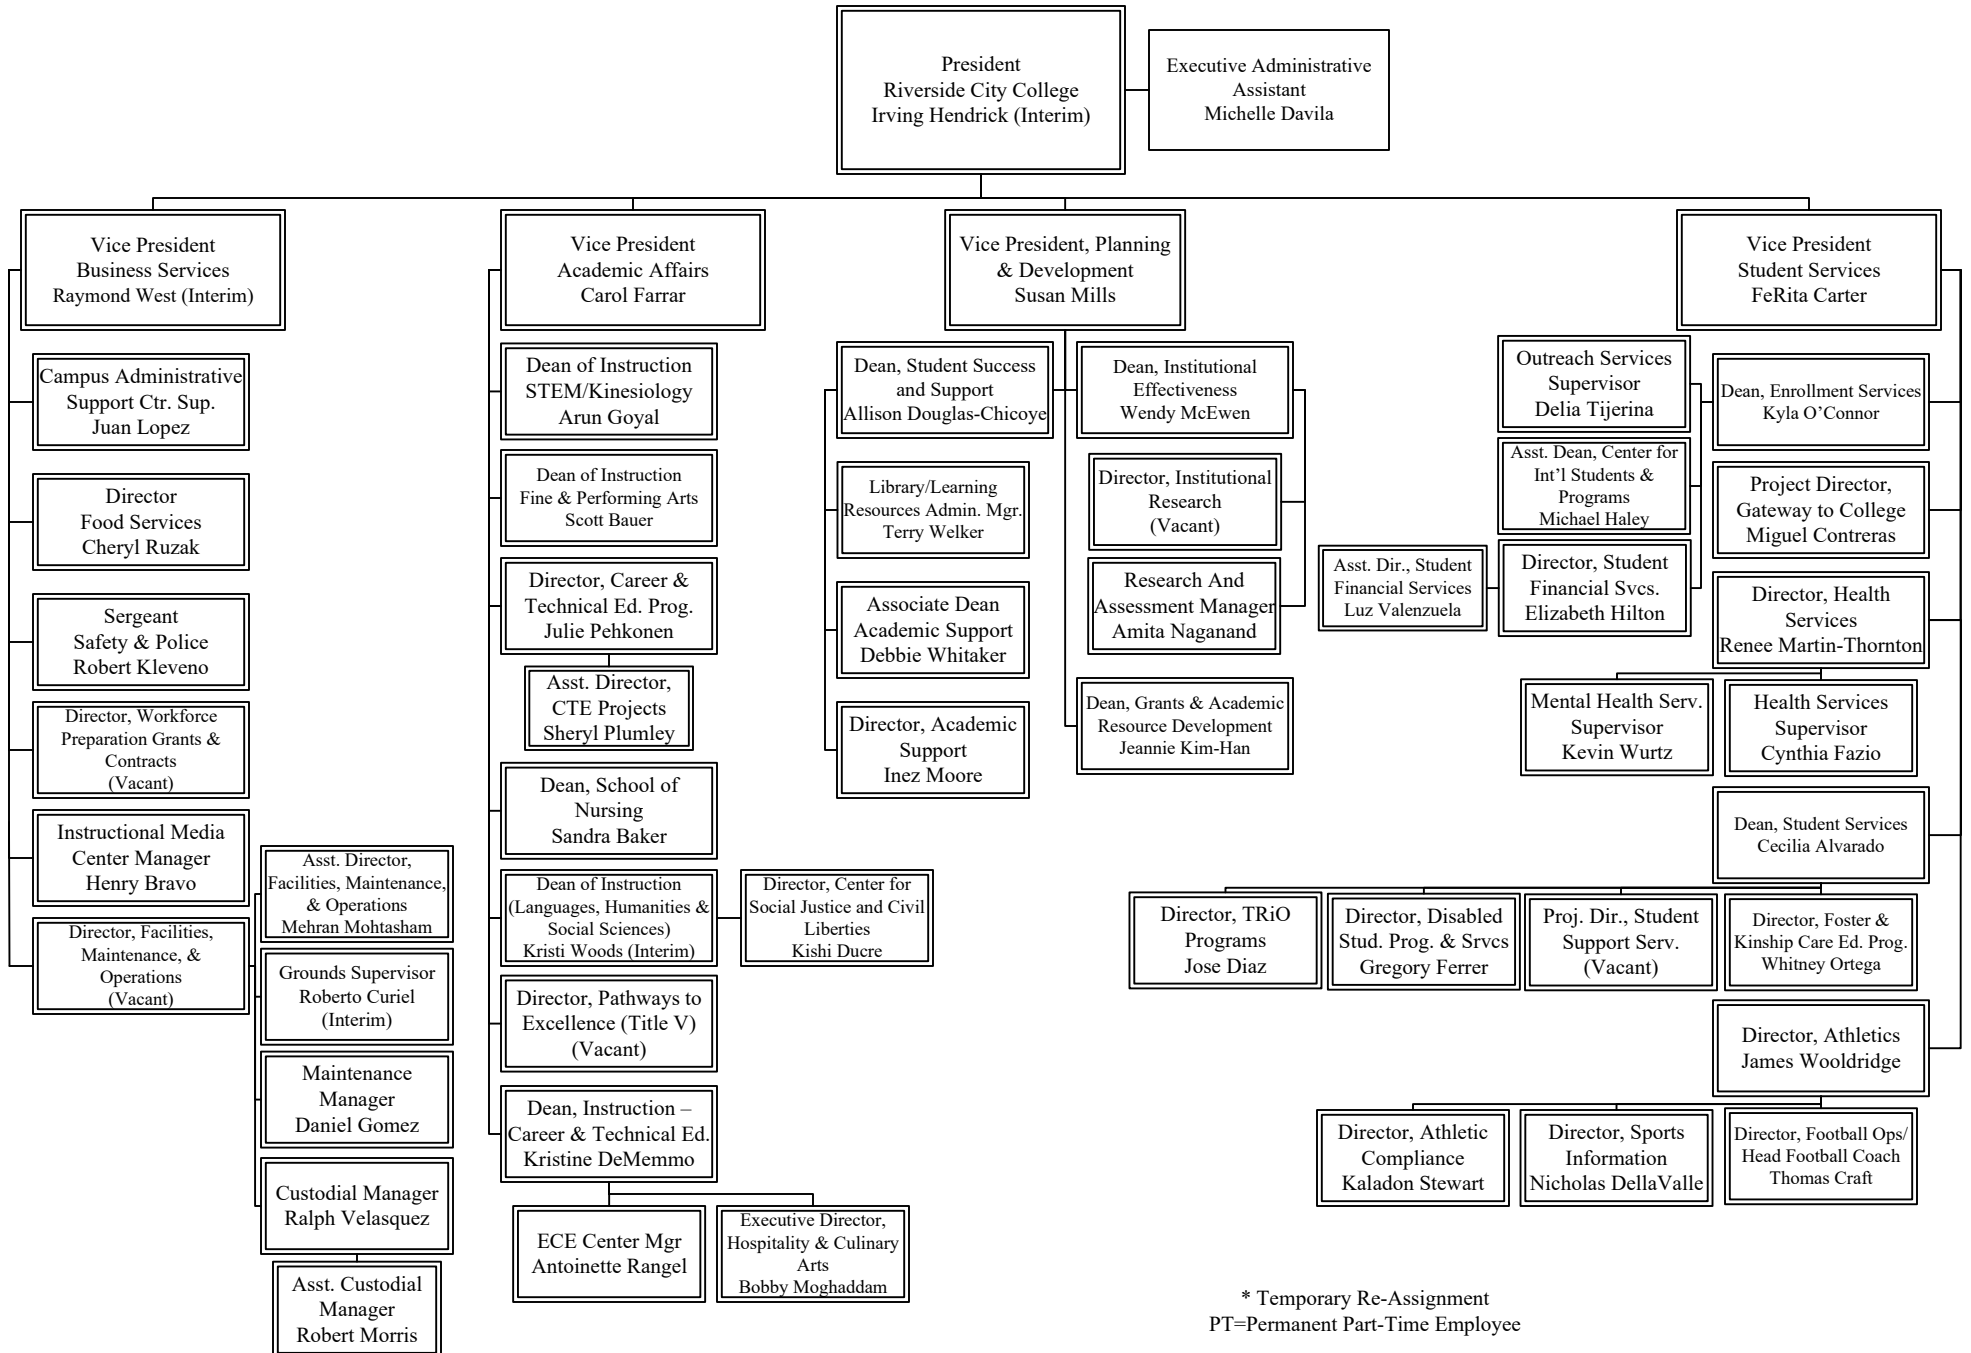

Riverside Community College District

Riverside City College – President’s Office

* Temporary Re-Assignment
PT=Permanent Part-Time Employee