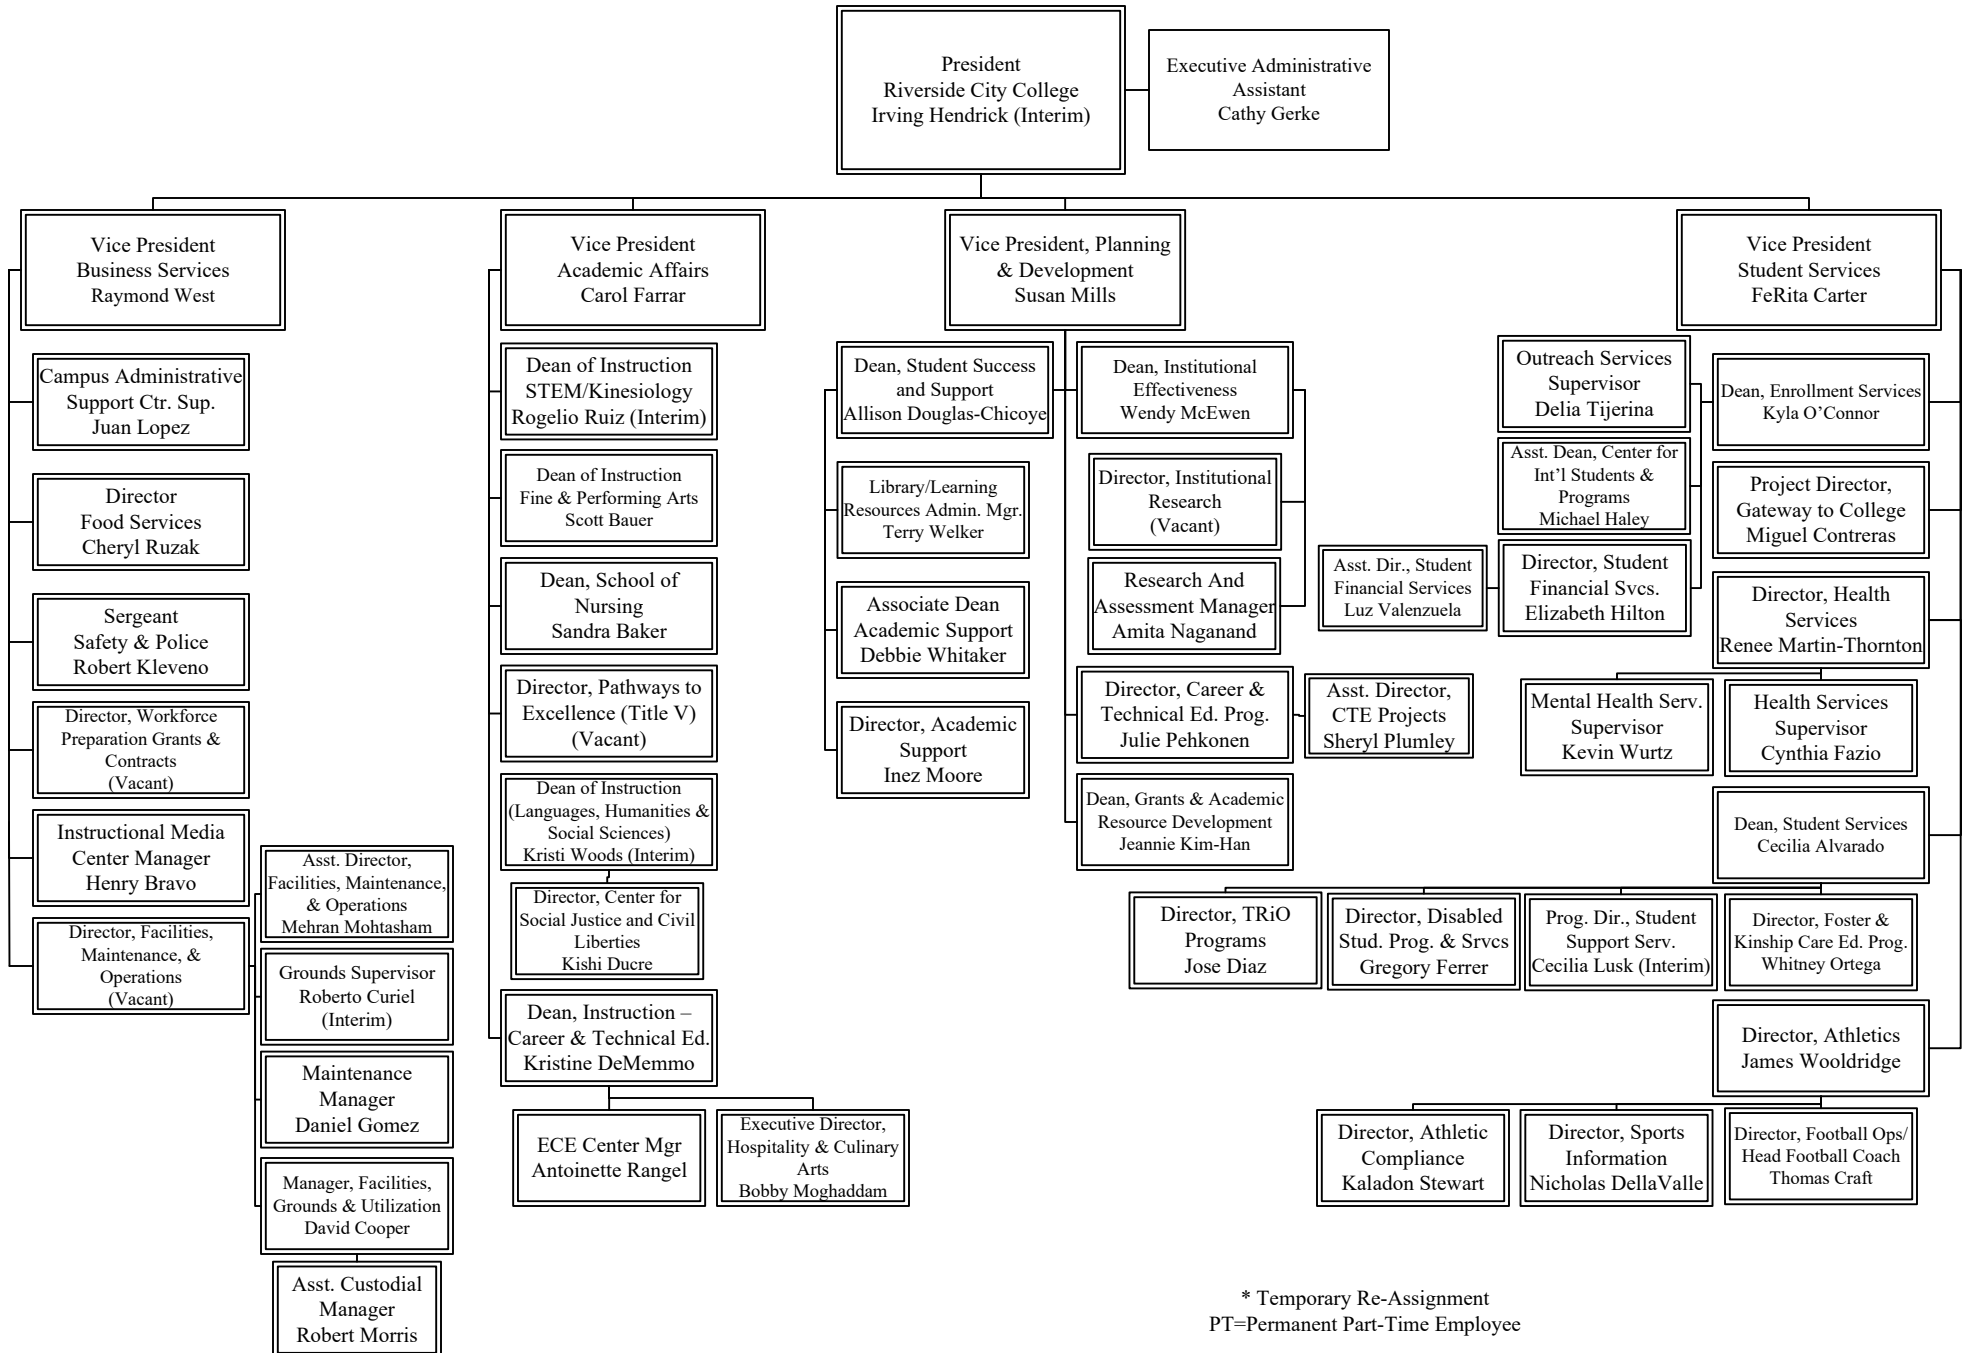

Riverside Community College District

Riverside City College – President’s Office

* Temporary Re-Assignment
PT=Permanent Part-Time Employee