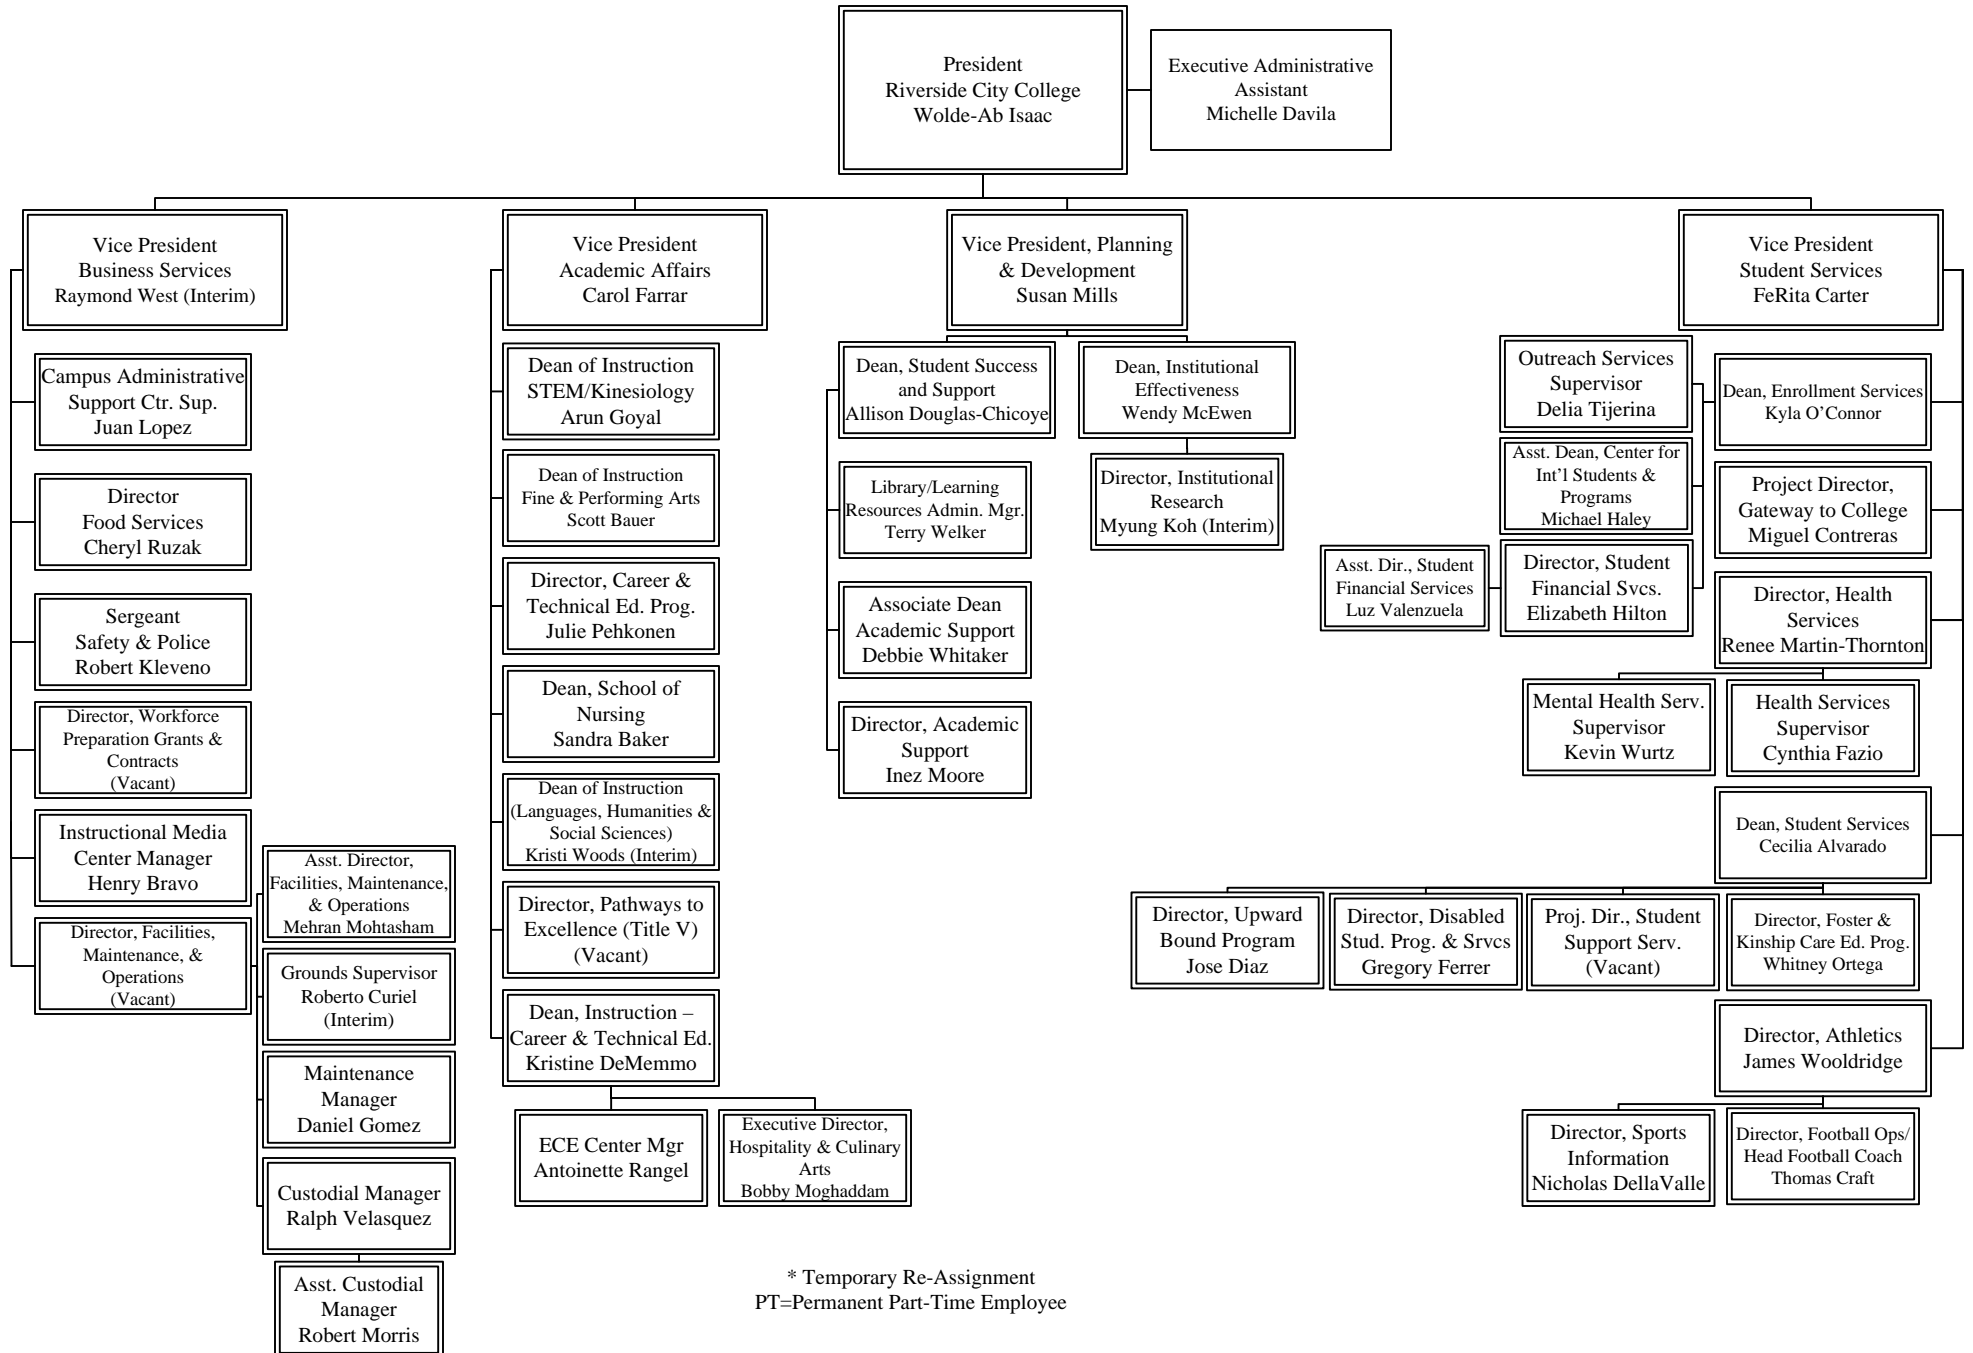

Riverside Community College District

Riverside City College – President’s Office

* Temporary Re-Assignment
PT=Permanent Part-Time Employee