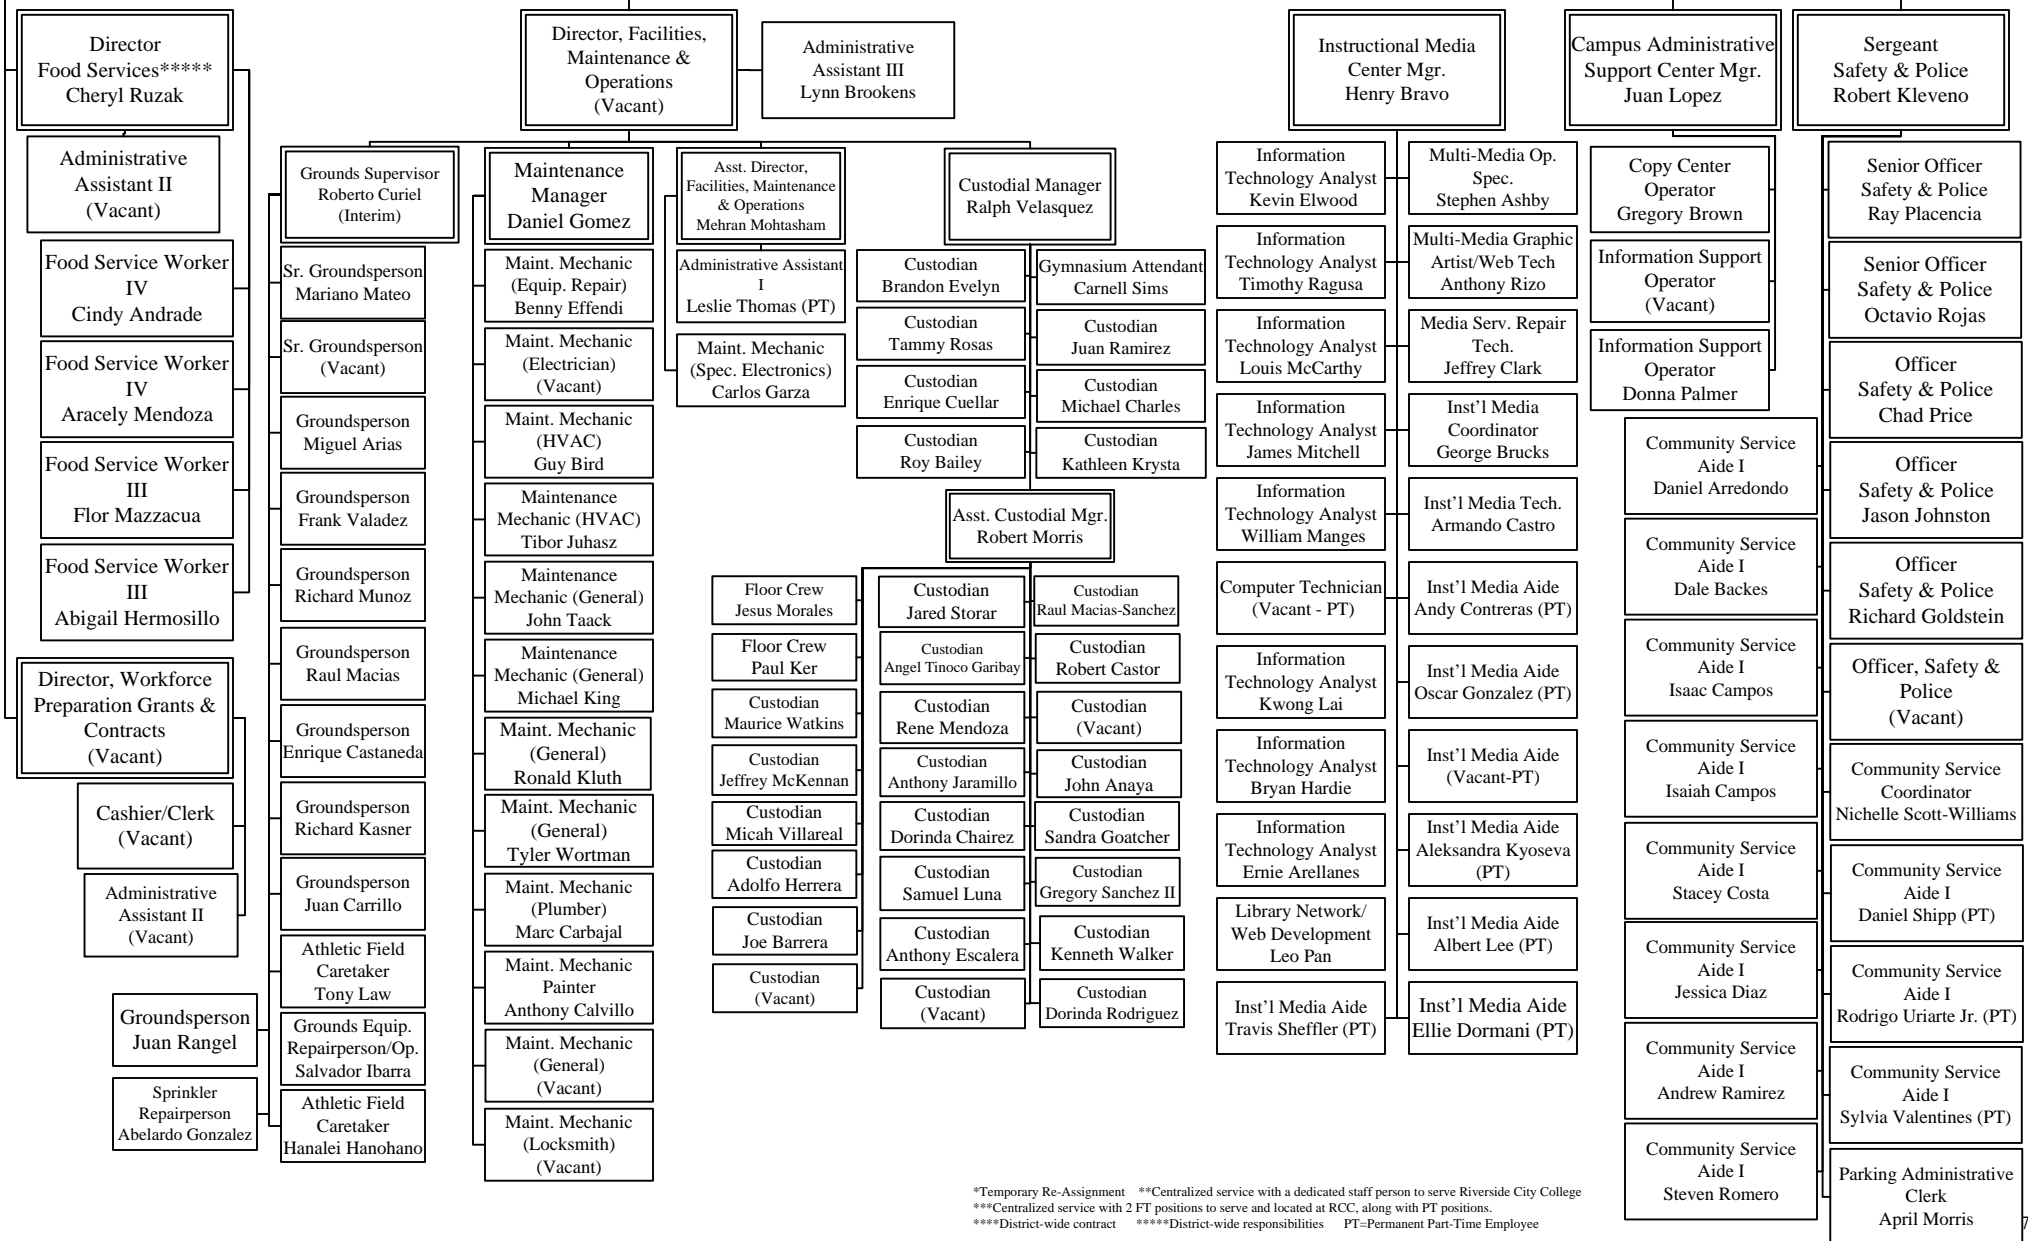

Riverside Community College District

Riverside City College – Business Services