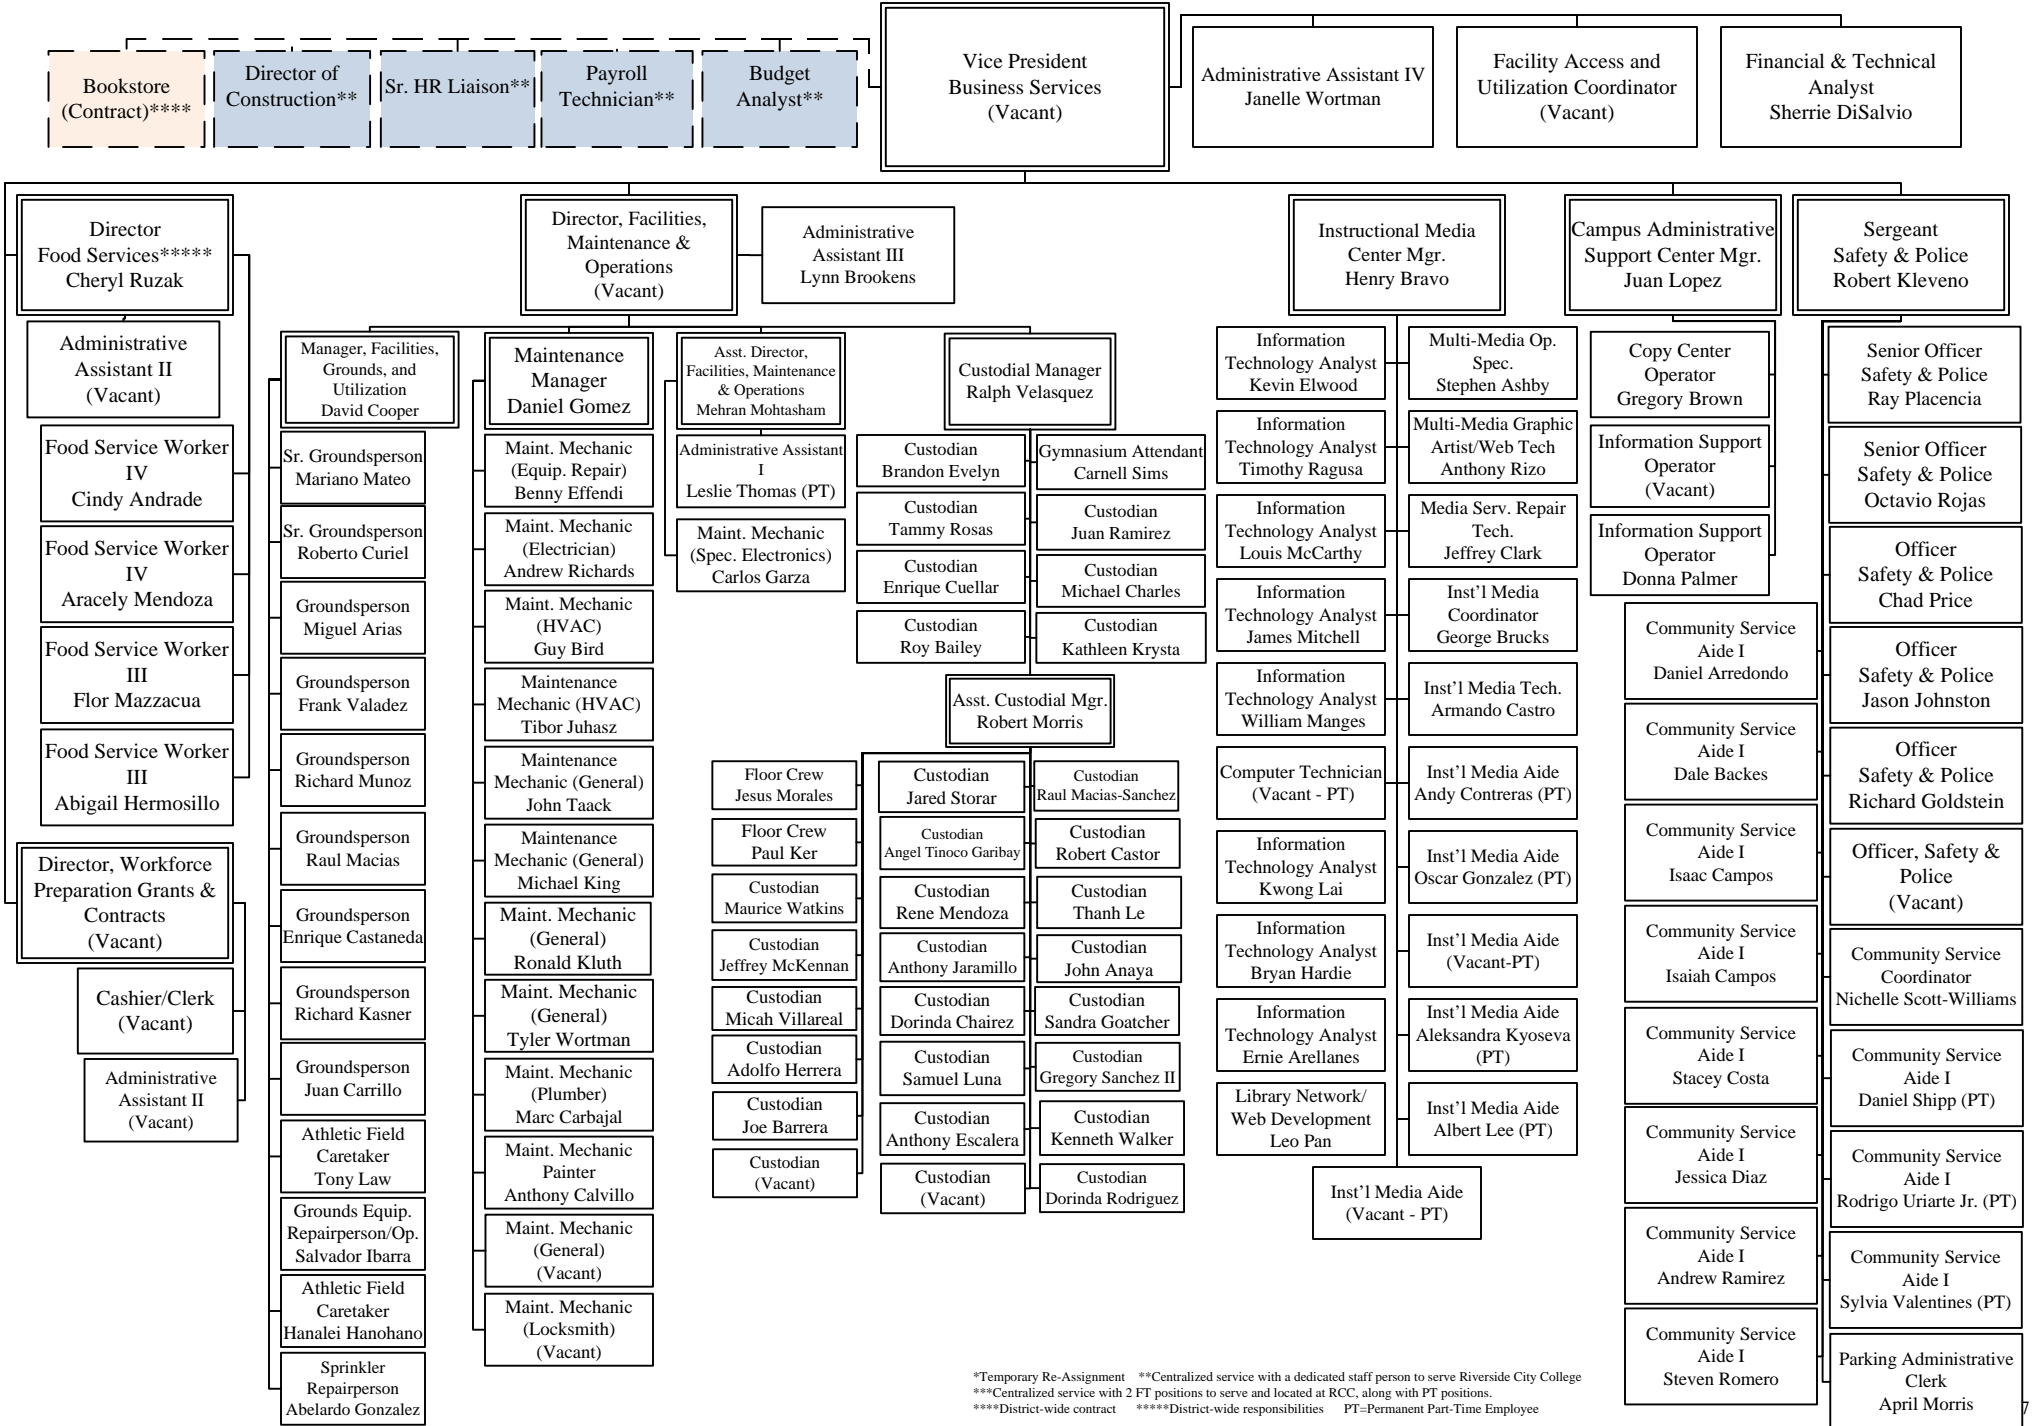

Riverside Community College District

Riverside City College – Business Services