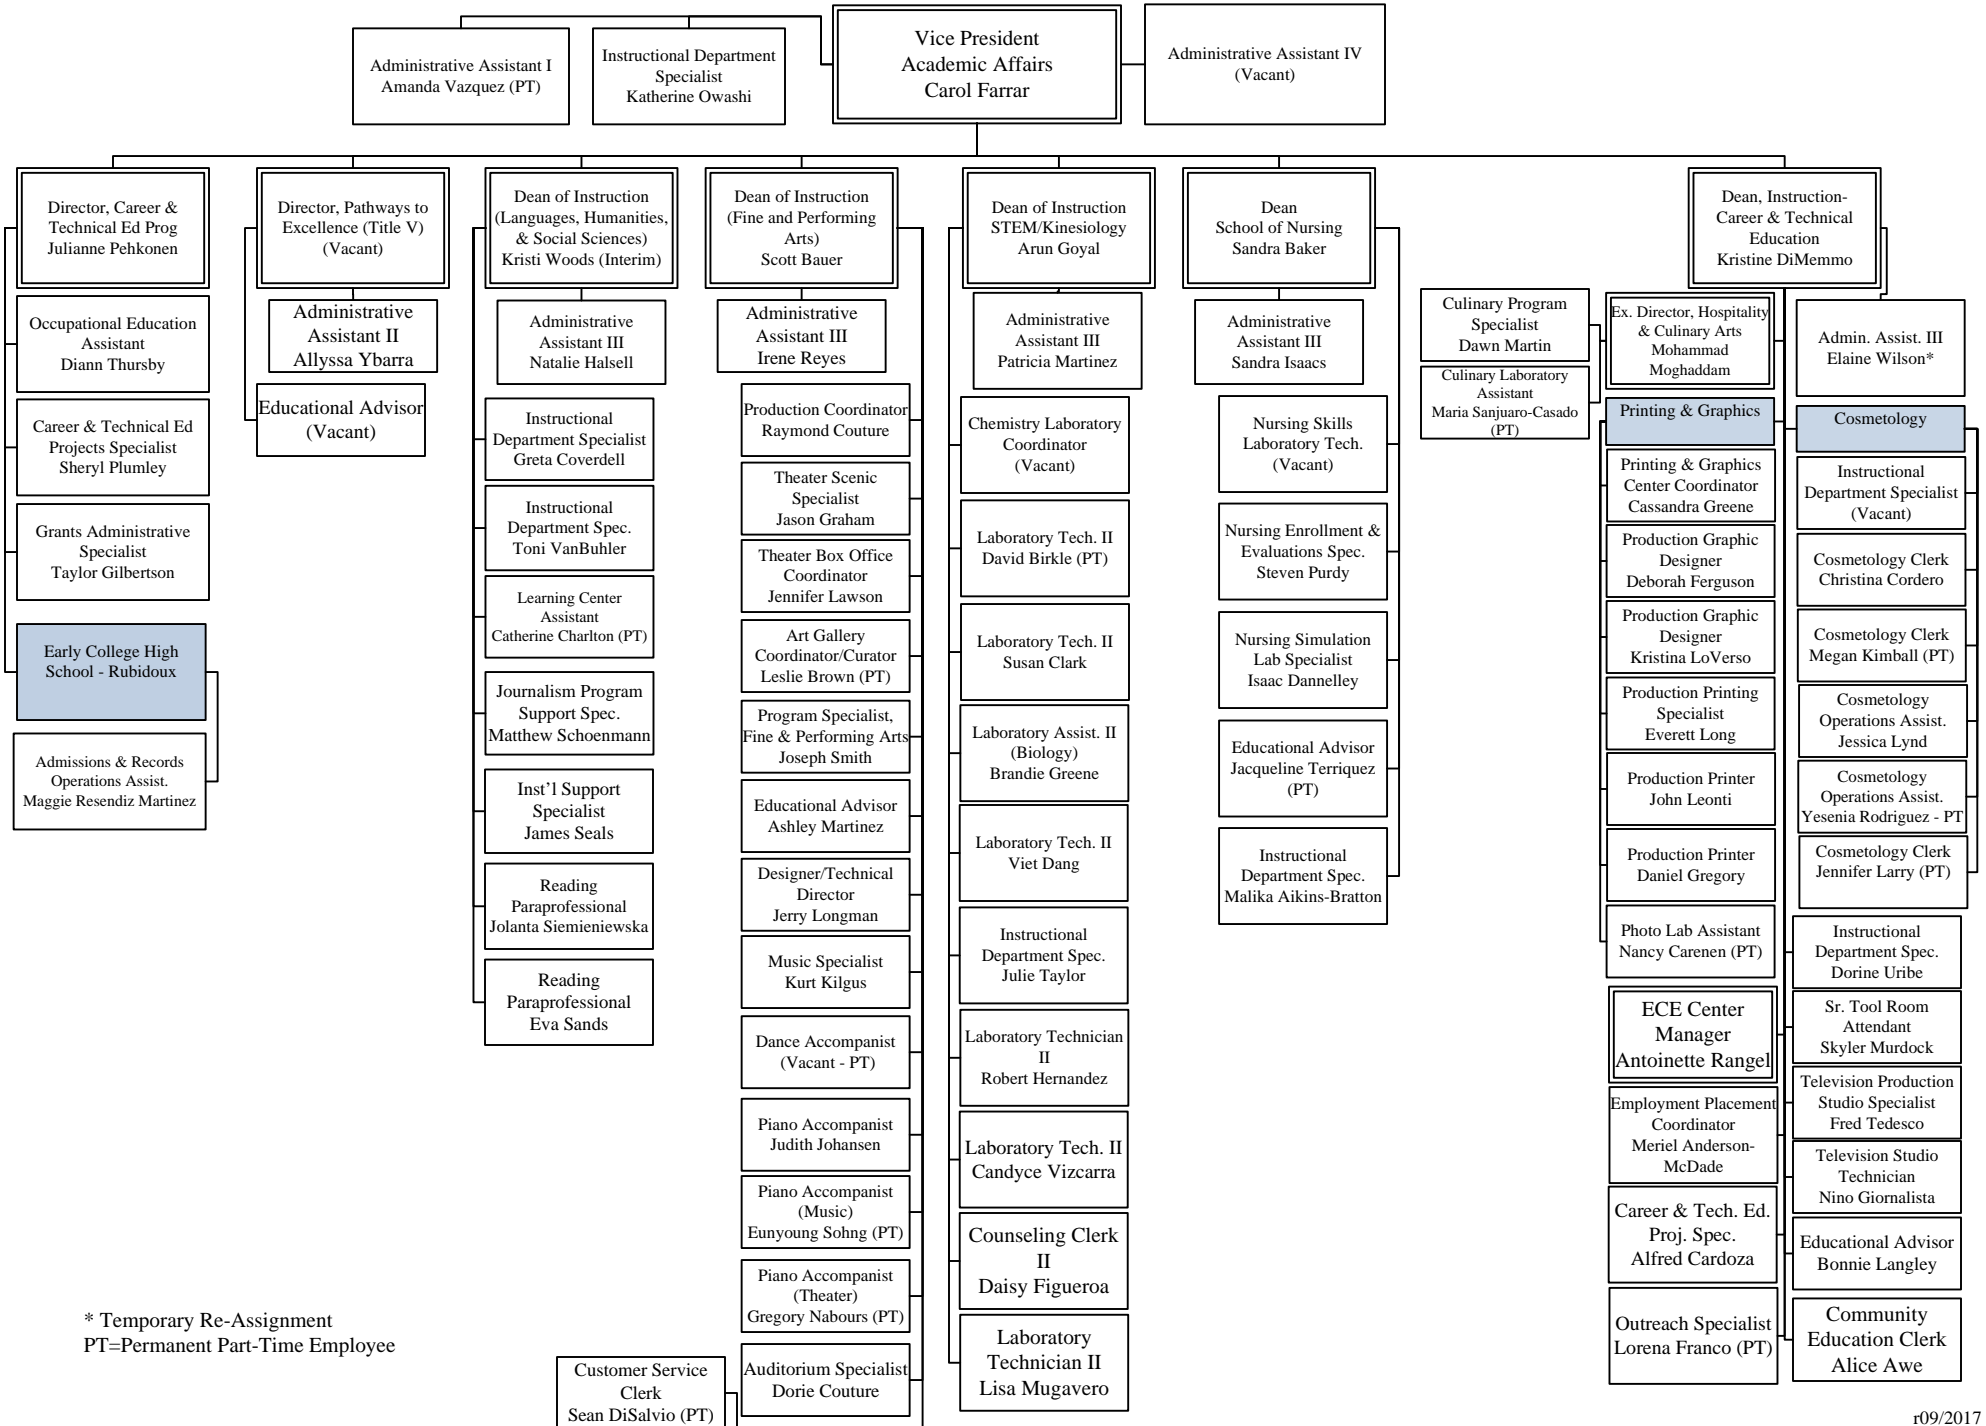

Riverside Community College District

Riverside City College – Academic Affairs

* Temporary Re-Assignment
PT=Permanent Part-Time Employee