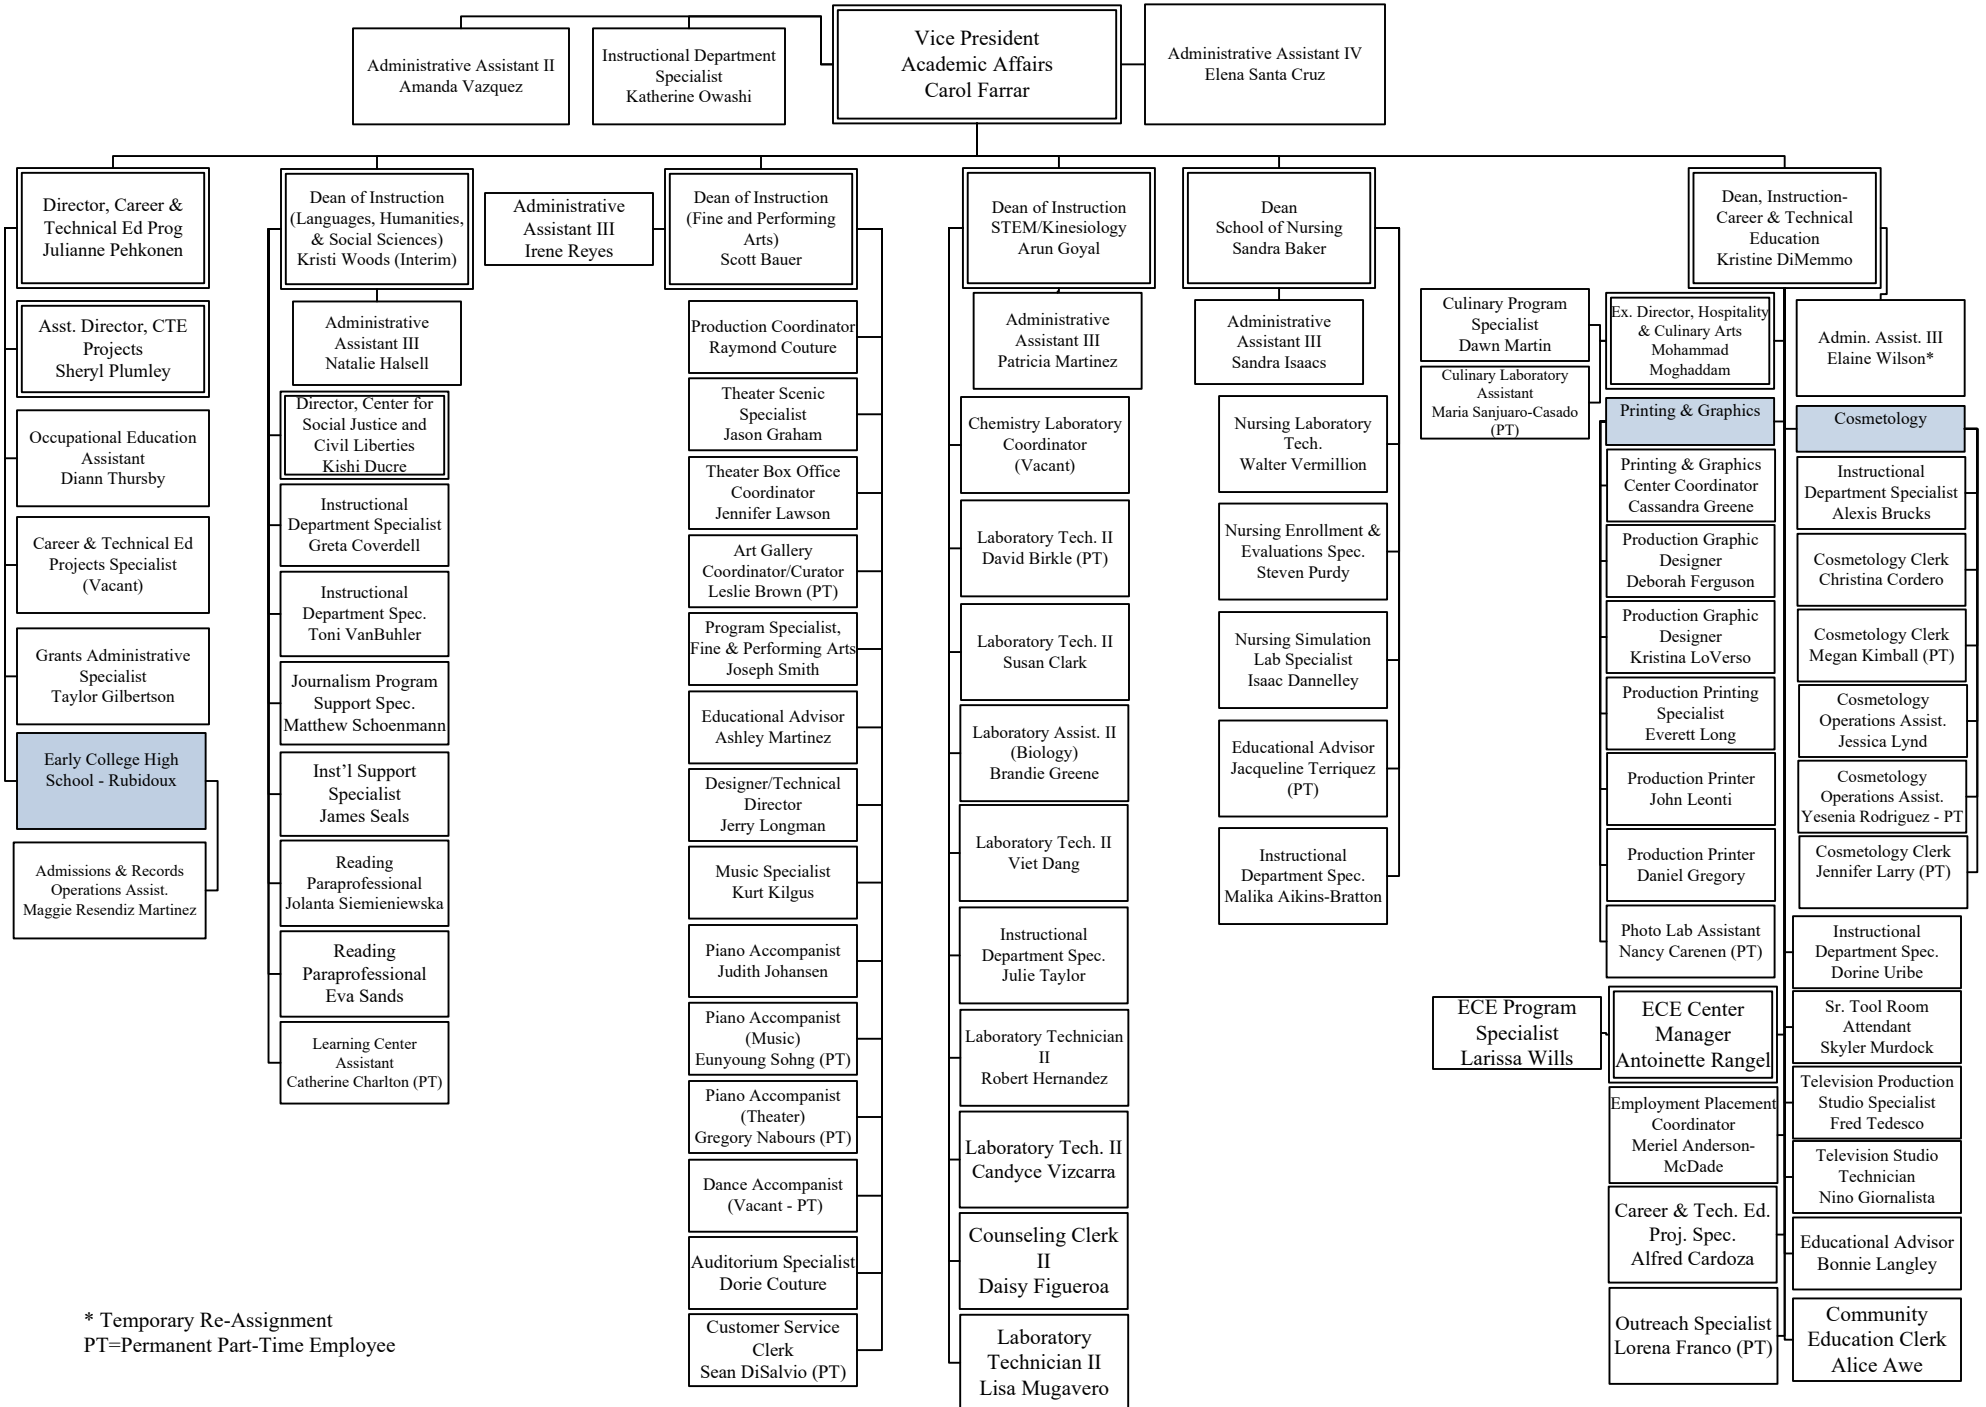

Riverside Community College District

Riverside City College – Academic Affairs

* Temporary Re-Assignment
PT=Permanent Part-Time Employee