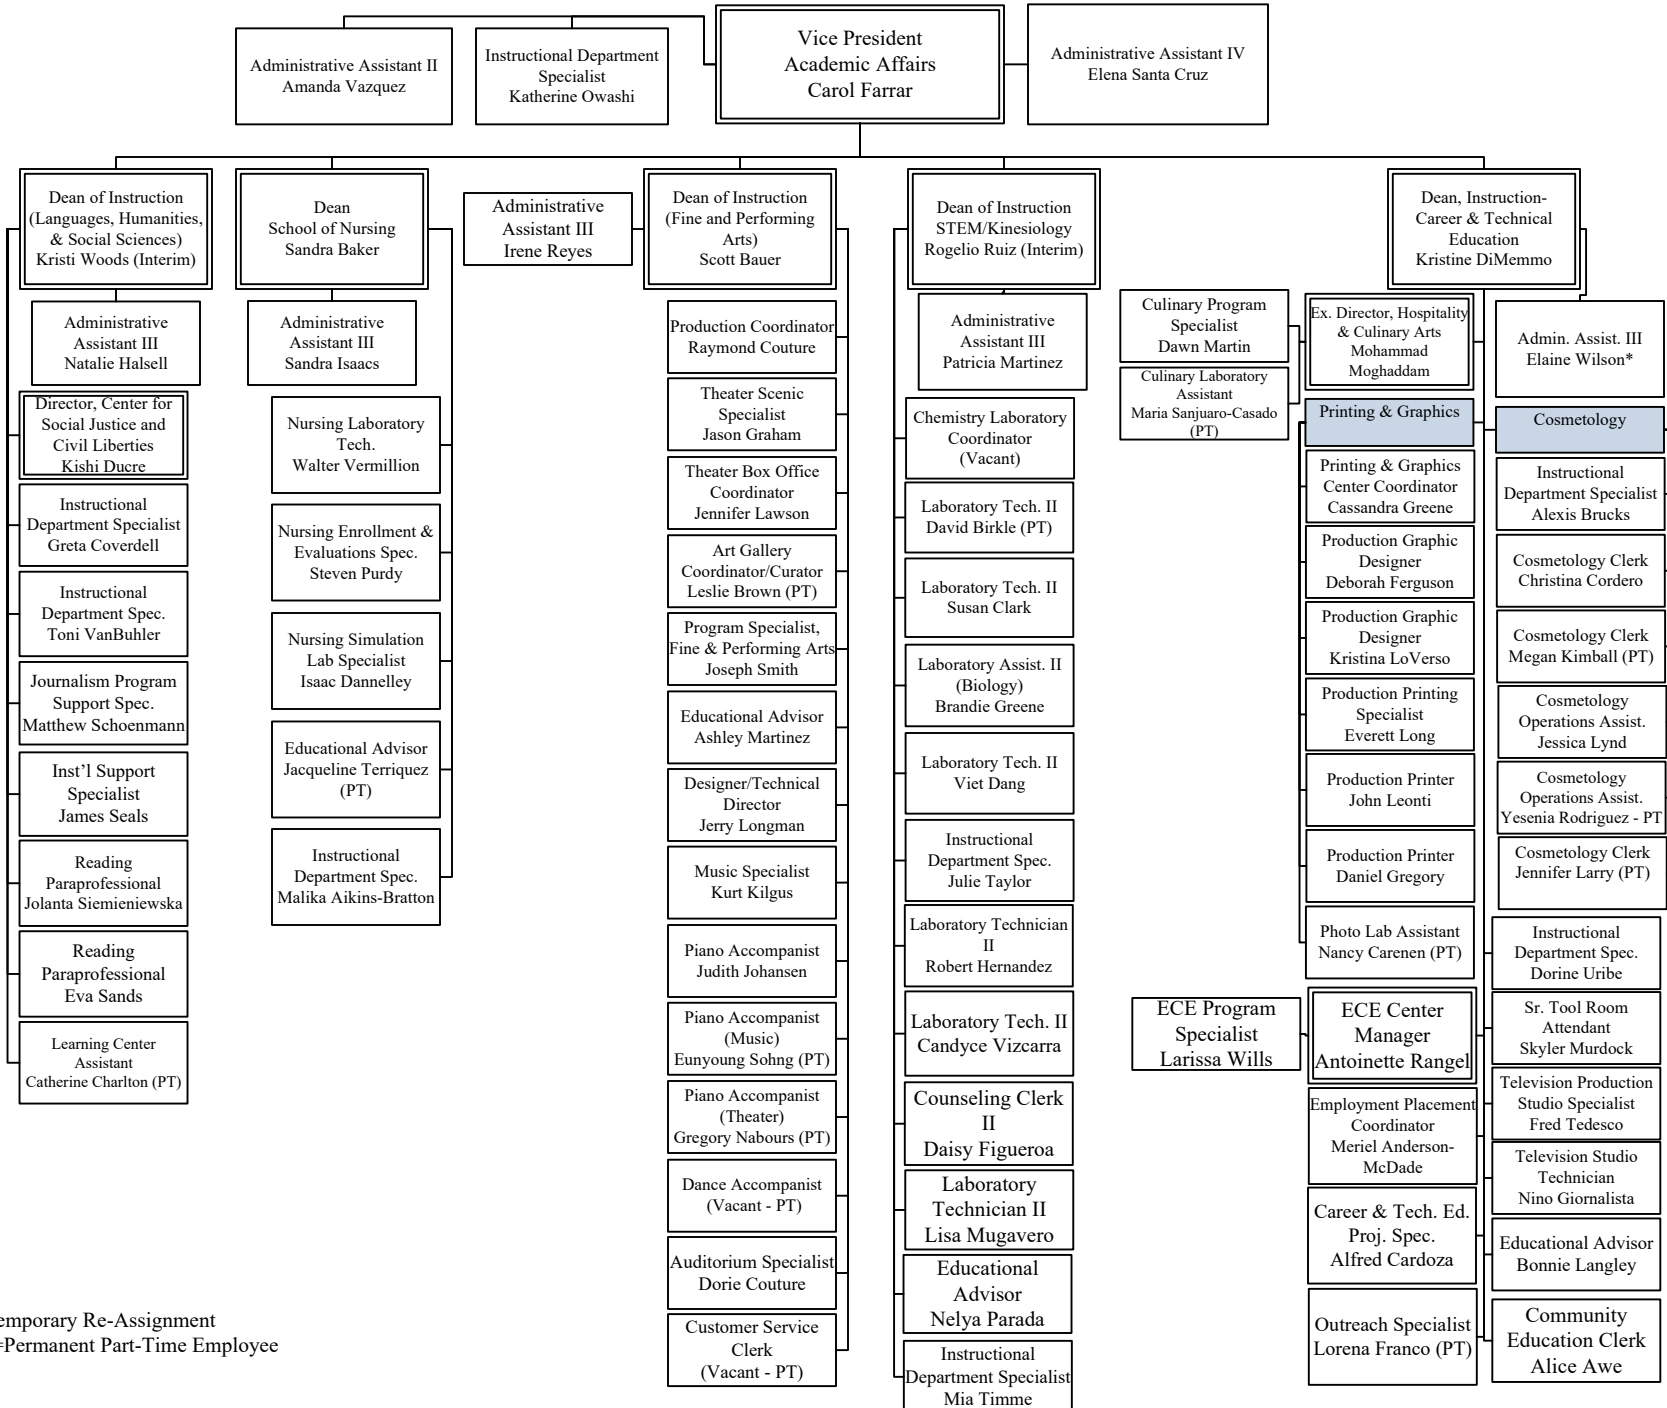

Riverside Community College District

Riverside City College – Academic Affairs

* Temporary Re-Assignment
PT=Permanent Part-Time Employee