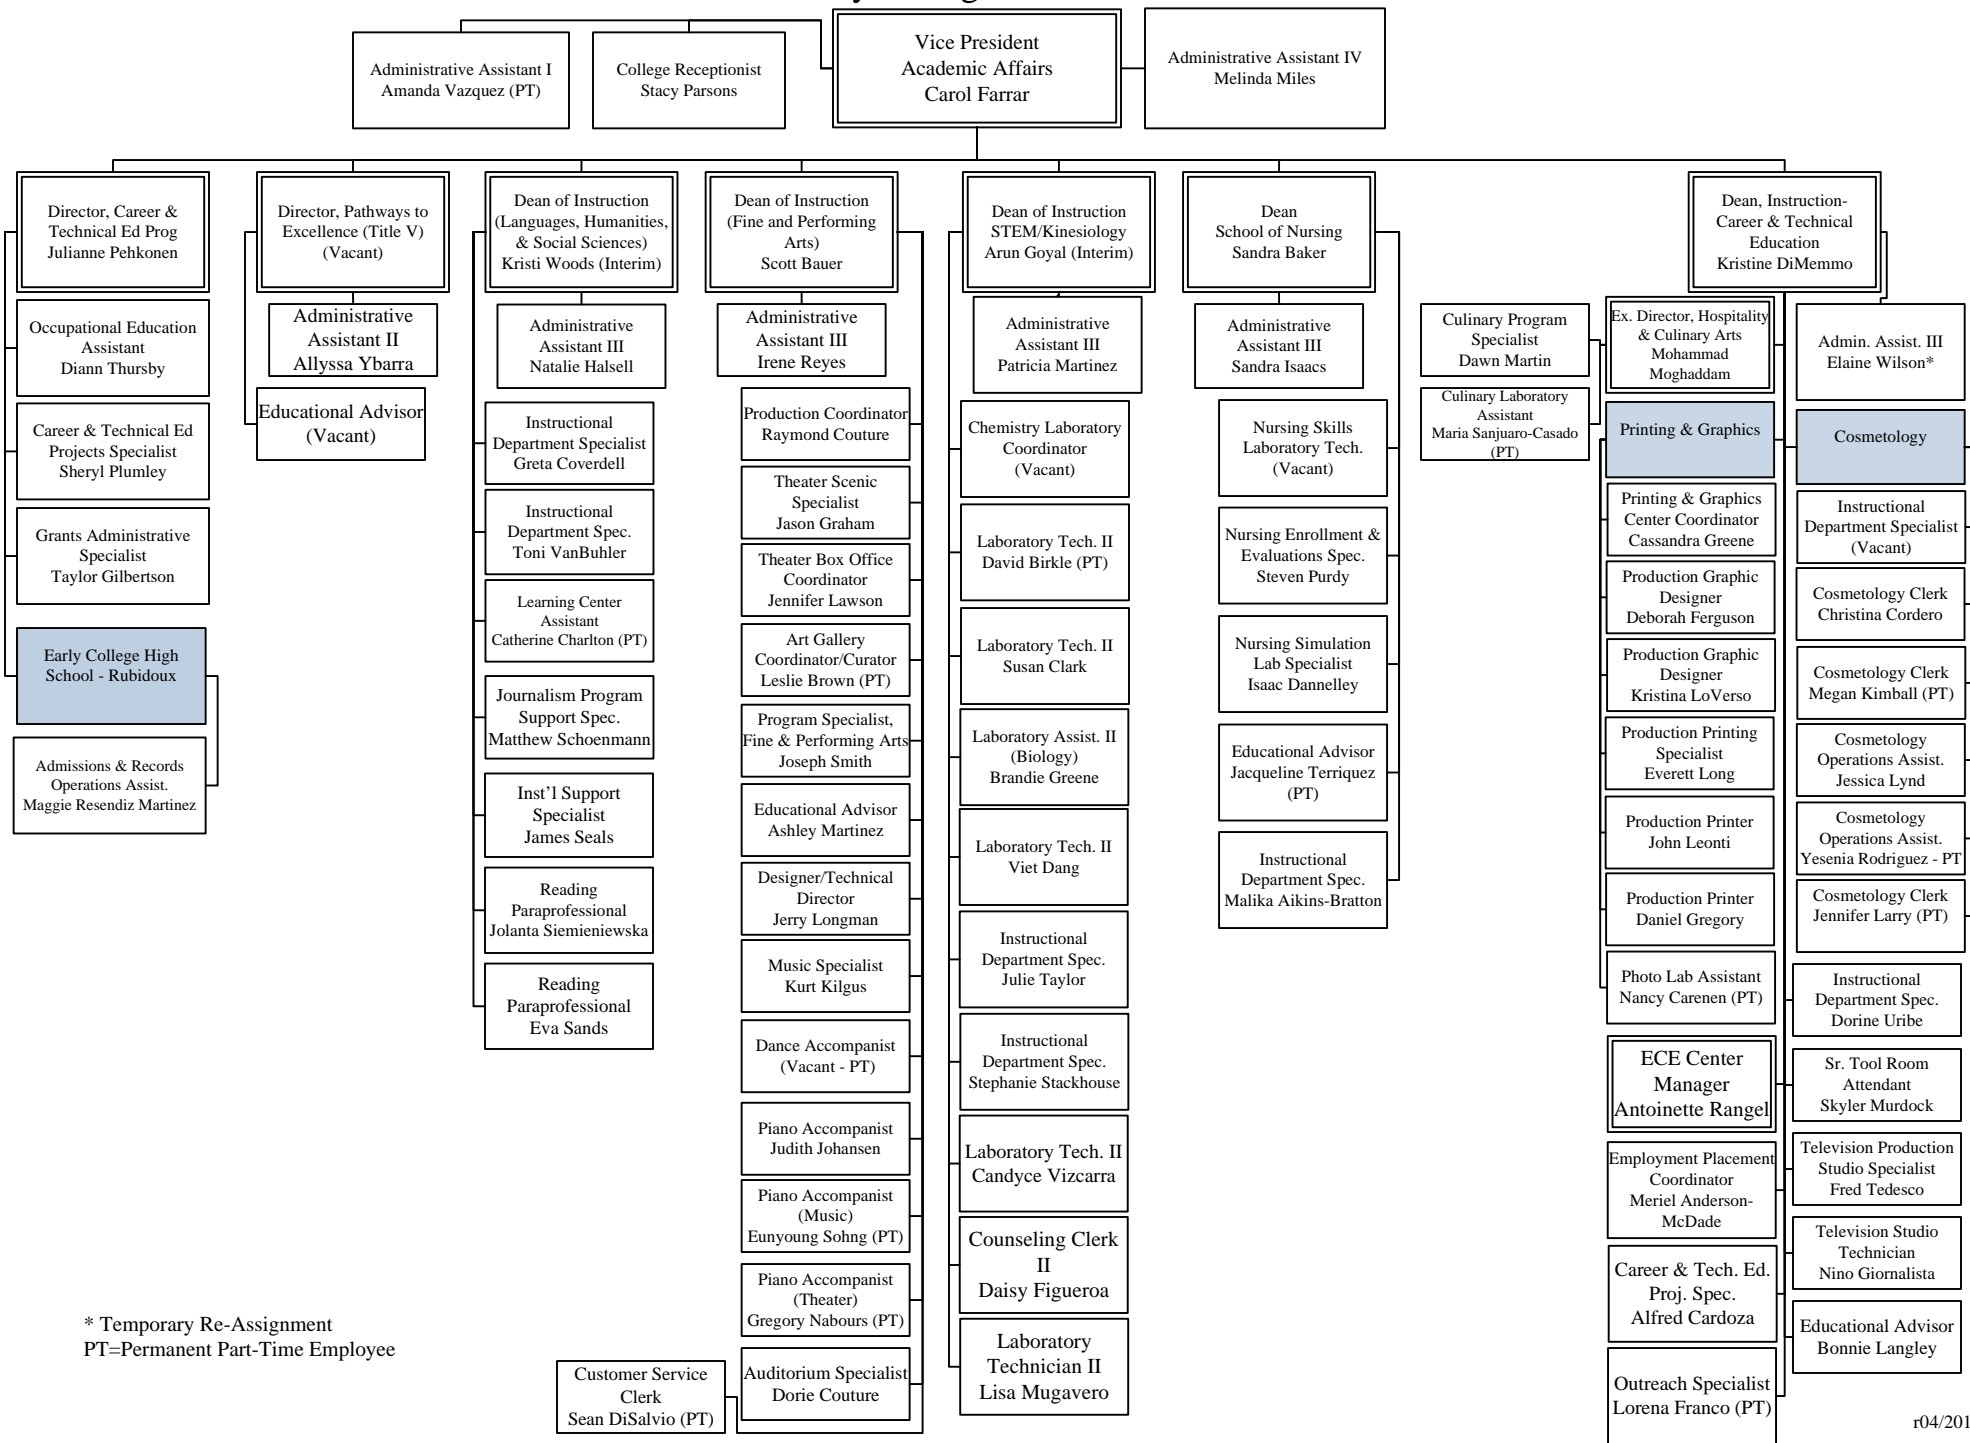

Riverside Community College District

Riverside City College – Academic Affairs

* Temporary Re-Assignment
PT=Permanent Part-Time Employee