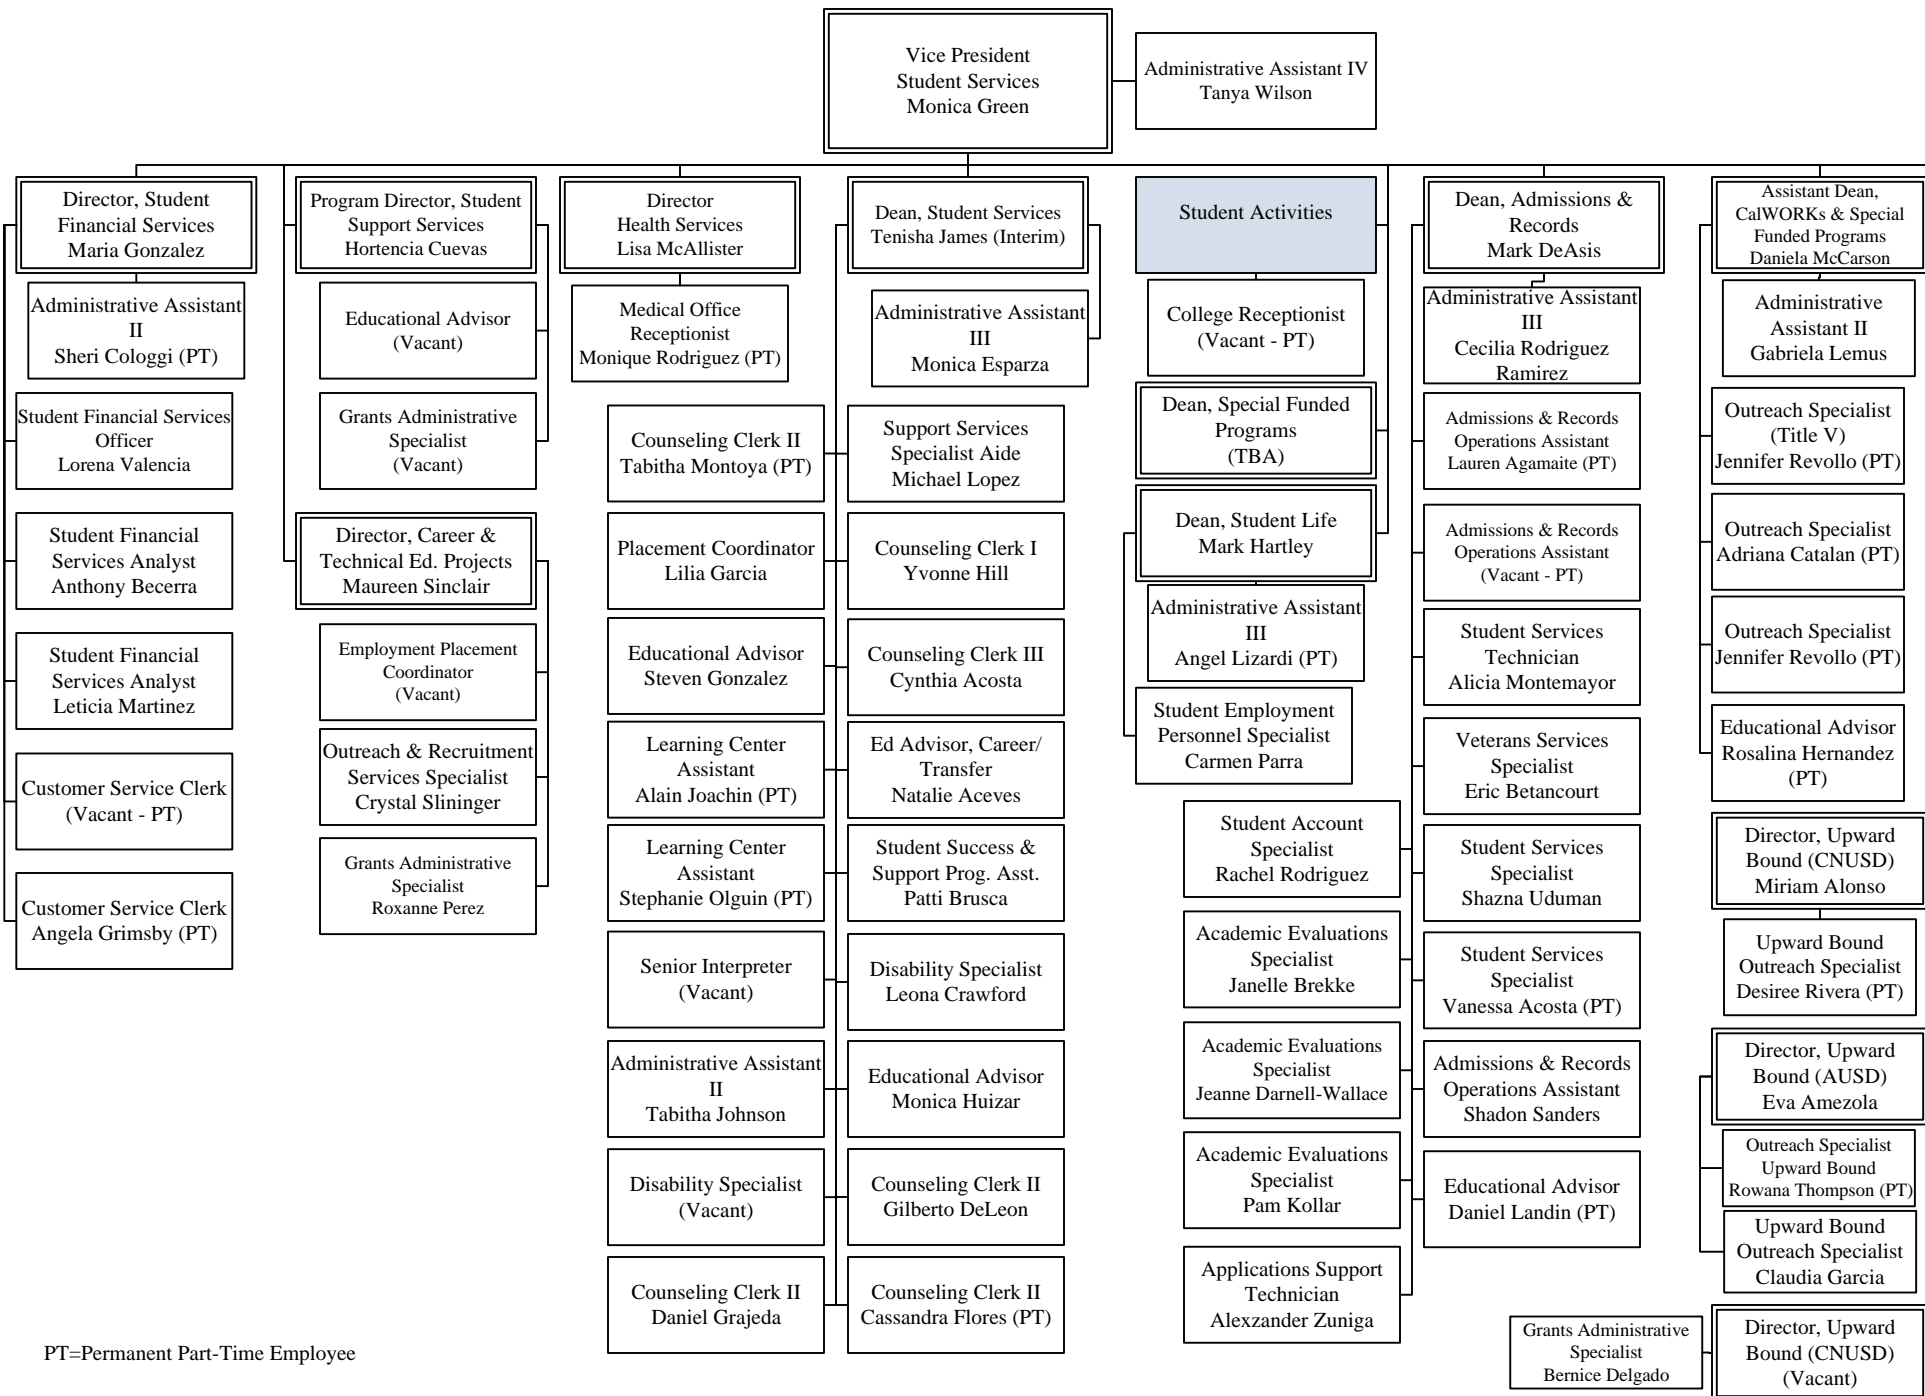

Riverside Community College District

Norco College – Student Services

PT=Permanent Part-Time Employee