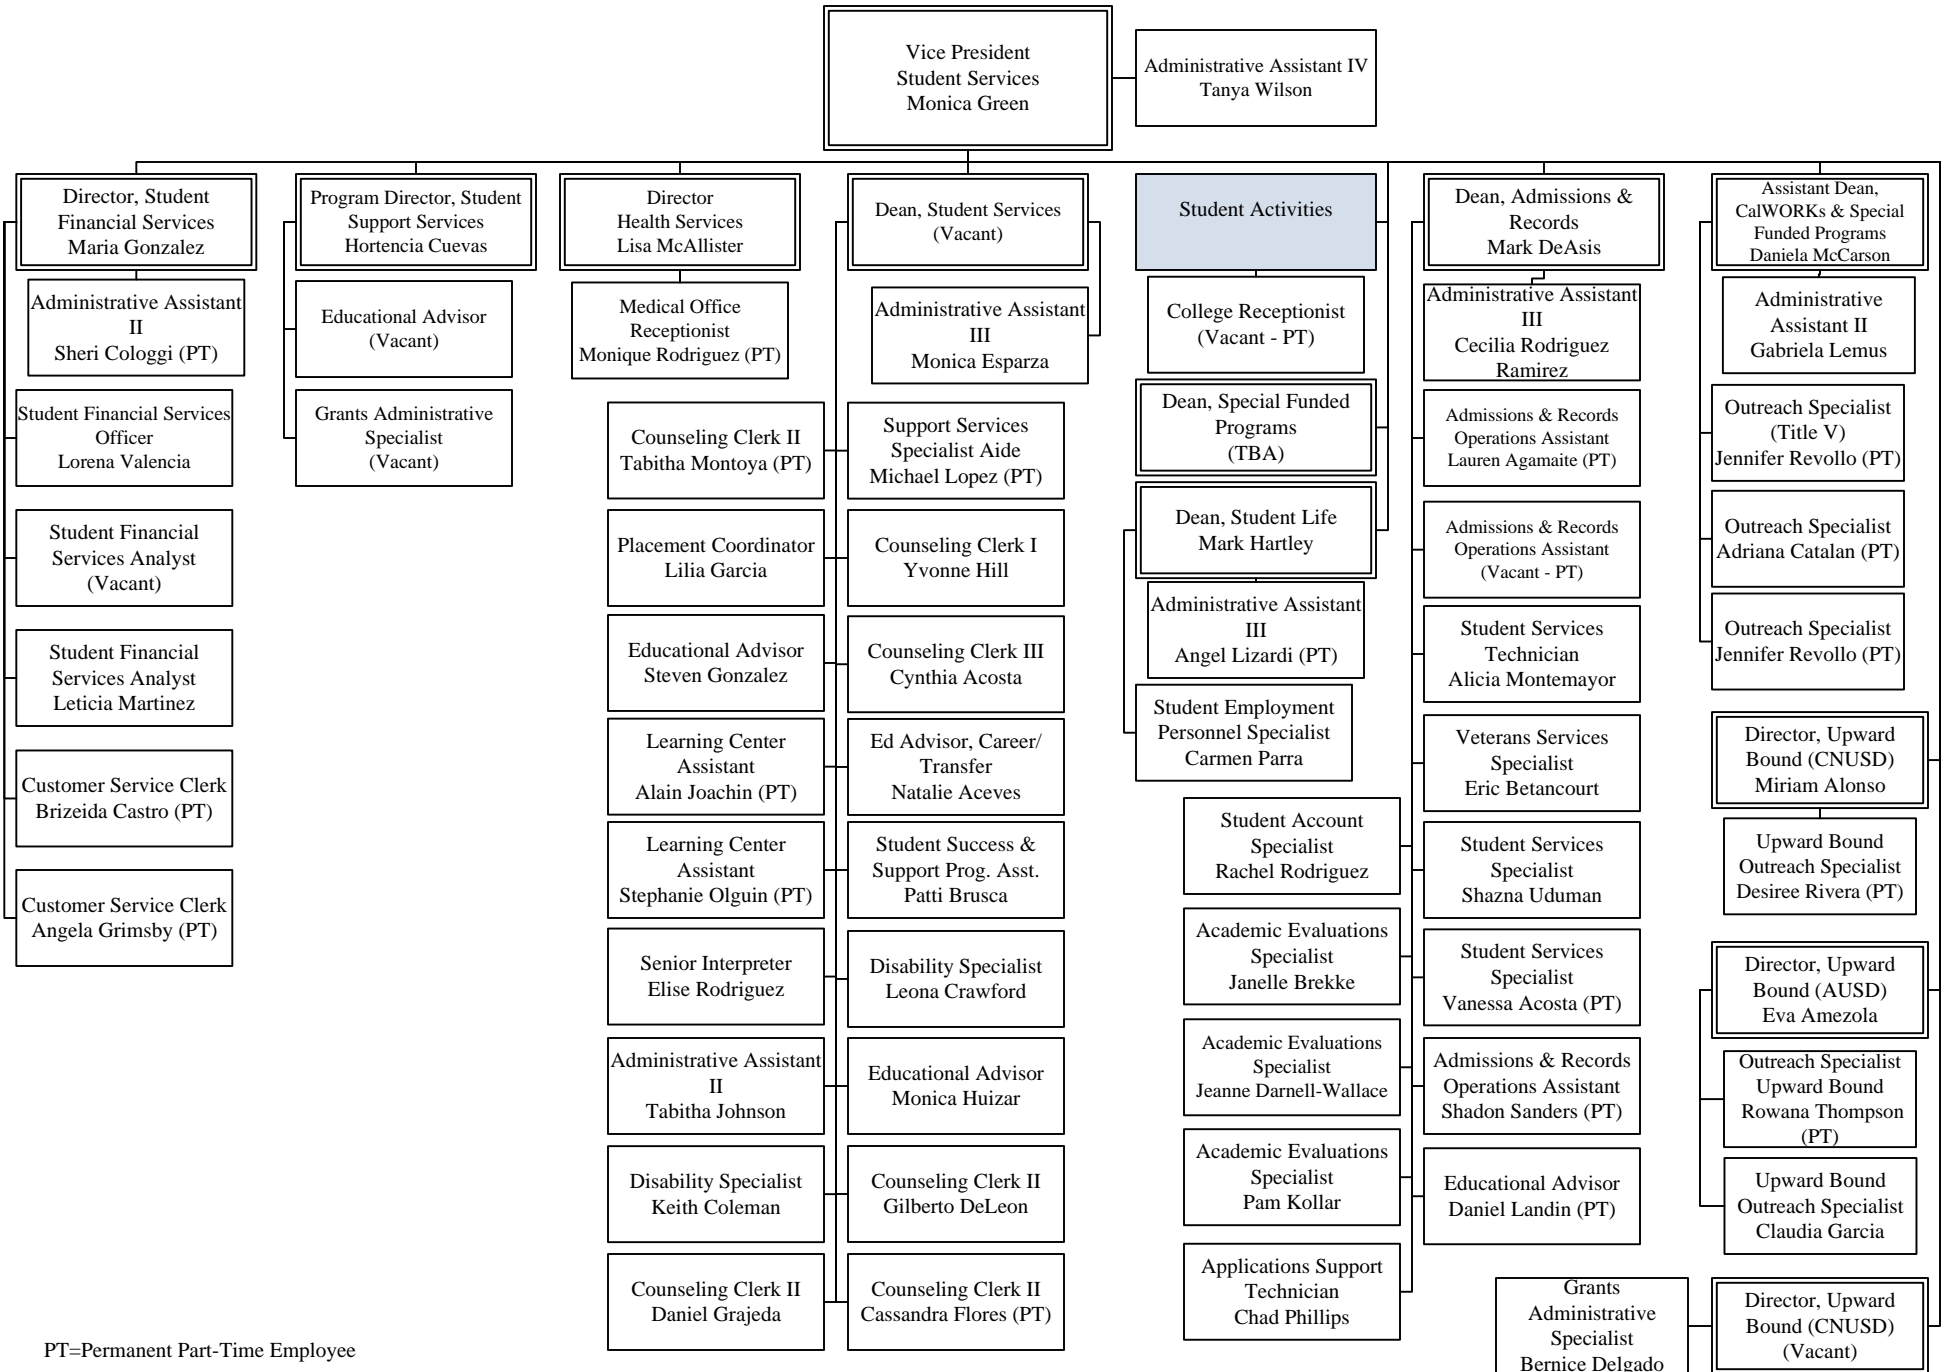

Riverside Community College District

Norco College – Student Services

PT=Permanent Part-Time Employee