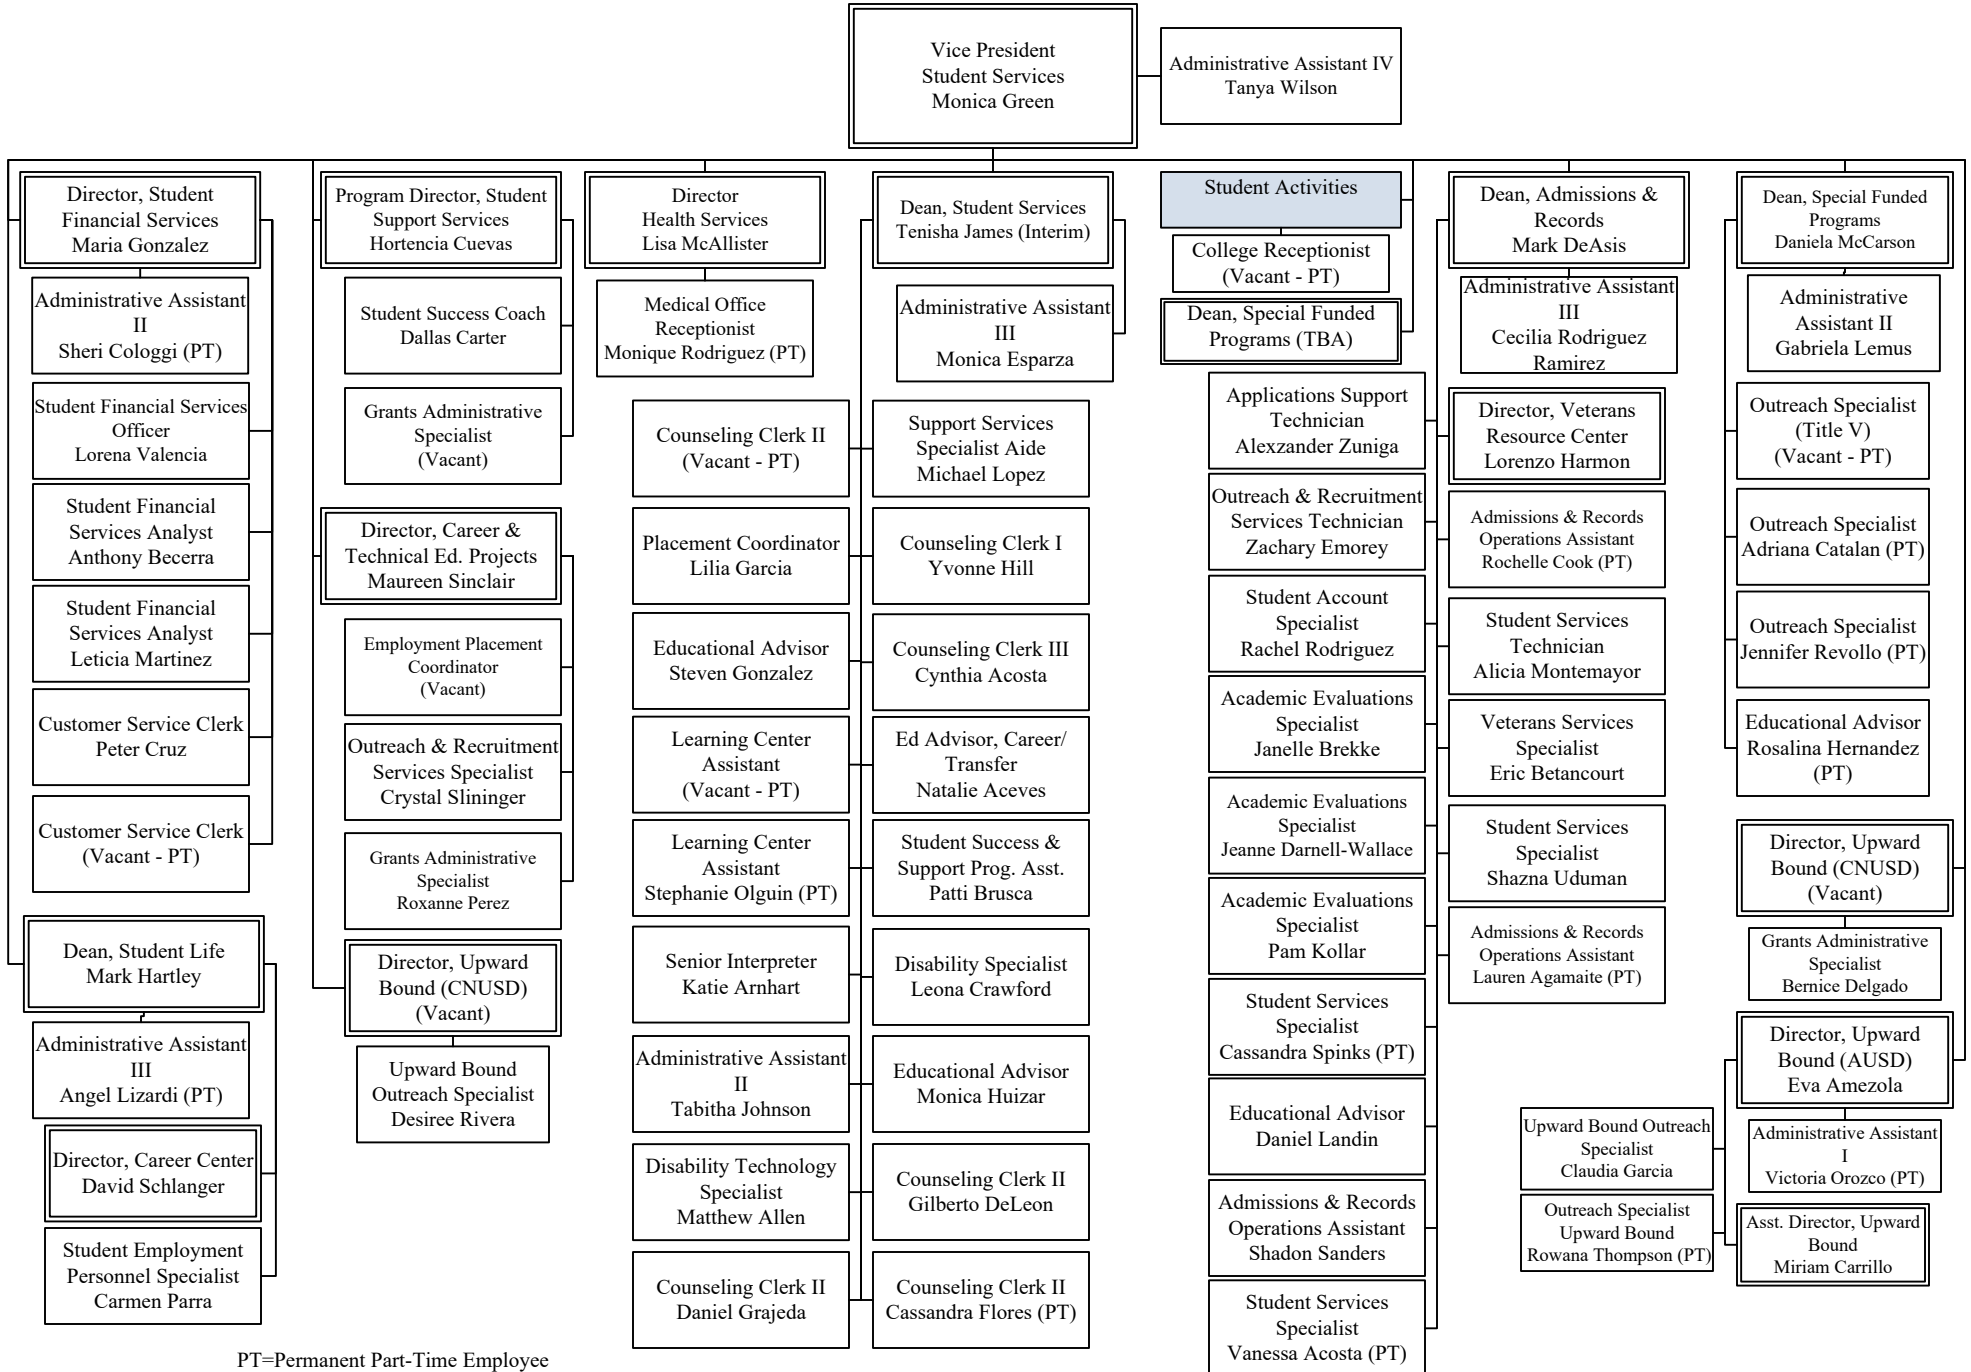

Riverside Community College District

Norco College – Student Services

PT=Permanent Part-Time Employee