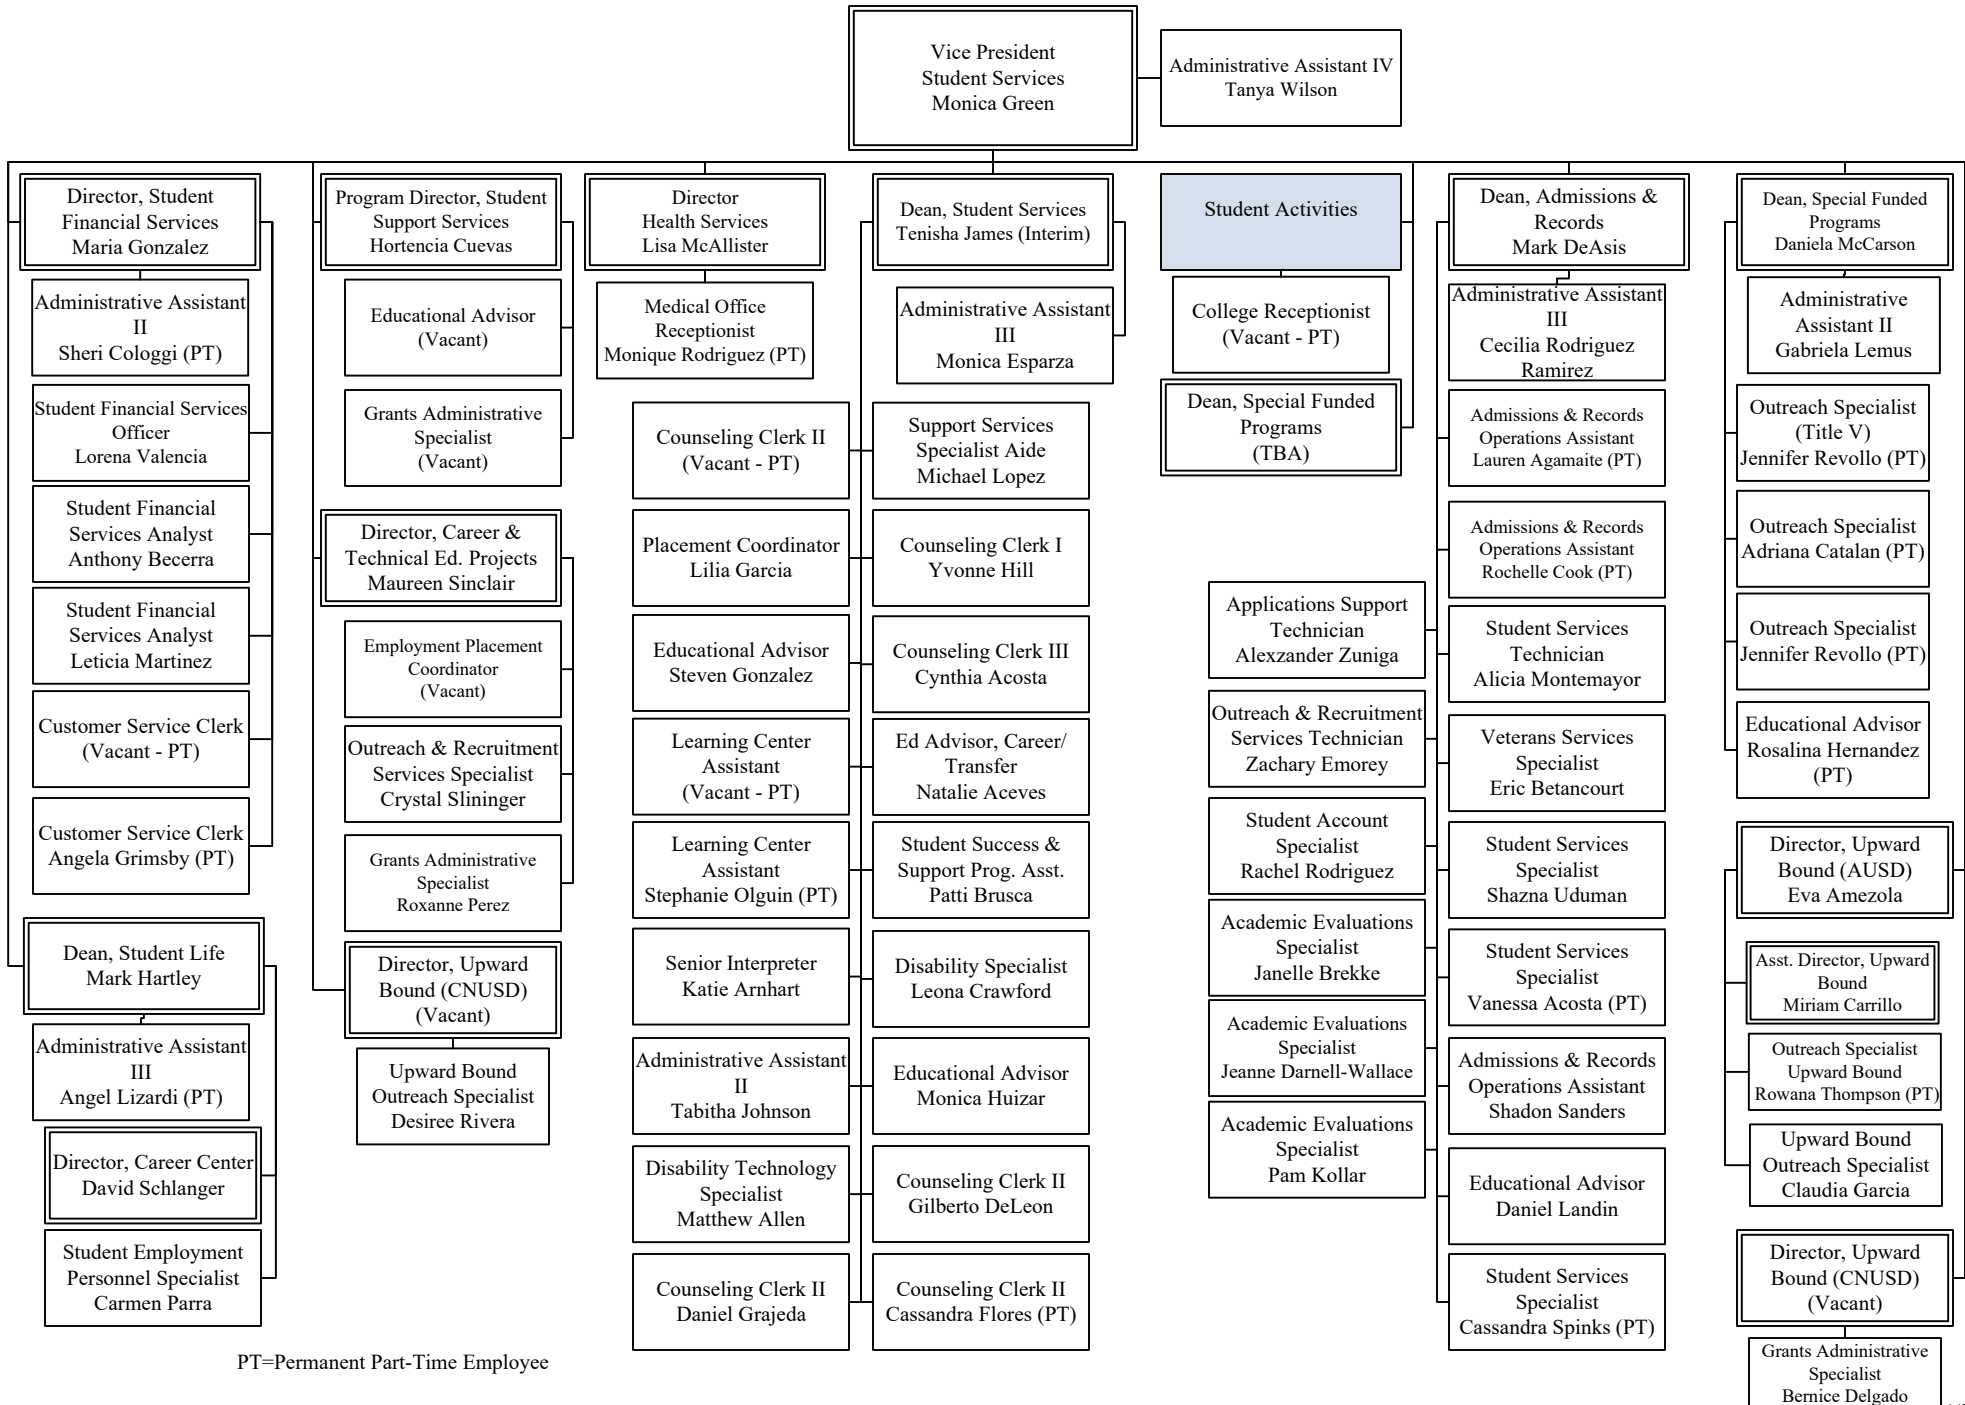

Riverside Community College District

Norco College – Student Services

PT=Permanent Part-Time Employee