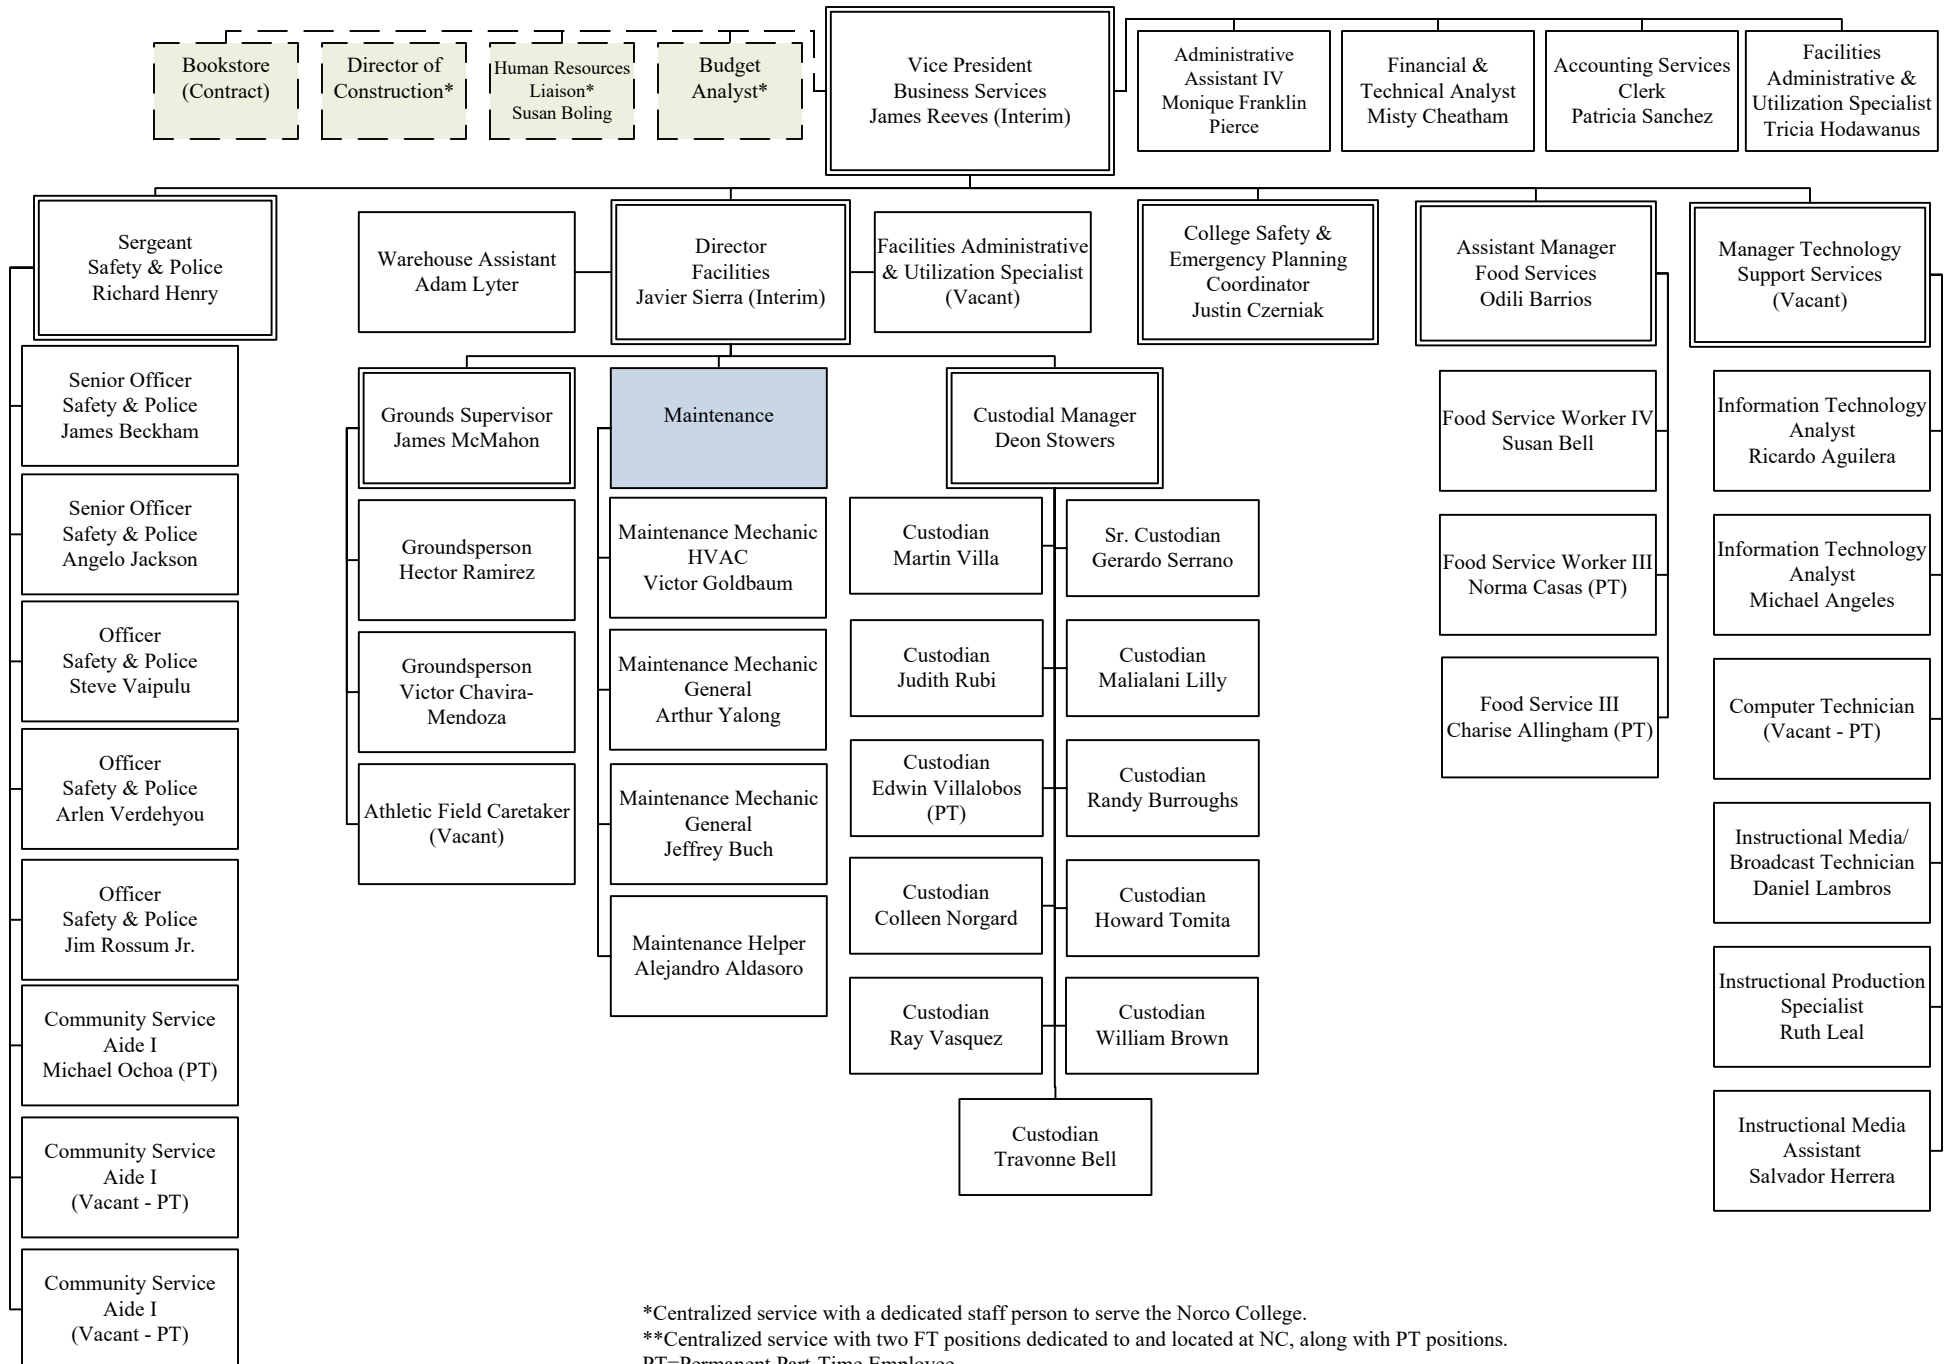

Riverside Community College District

Norco College – Business Services

*Centralized service with a dedicated staff person to serve the Norco College.

**Centralized service with two FT positions dedicated to and located at NC, along with PT positions.

PT=Permanent Part-Time Employee