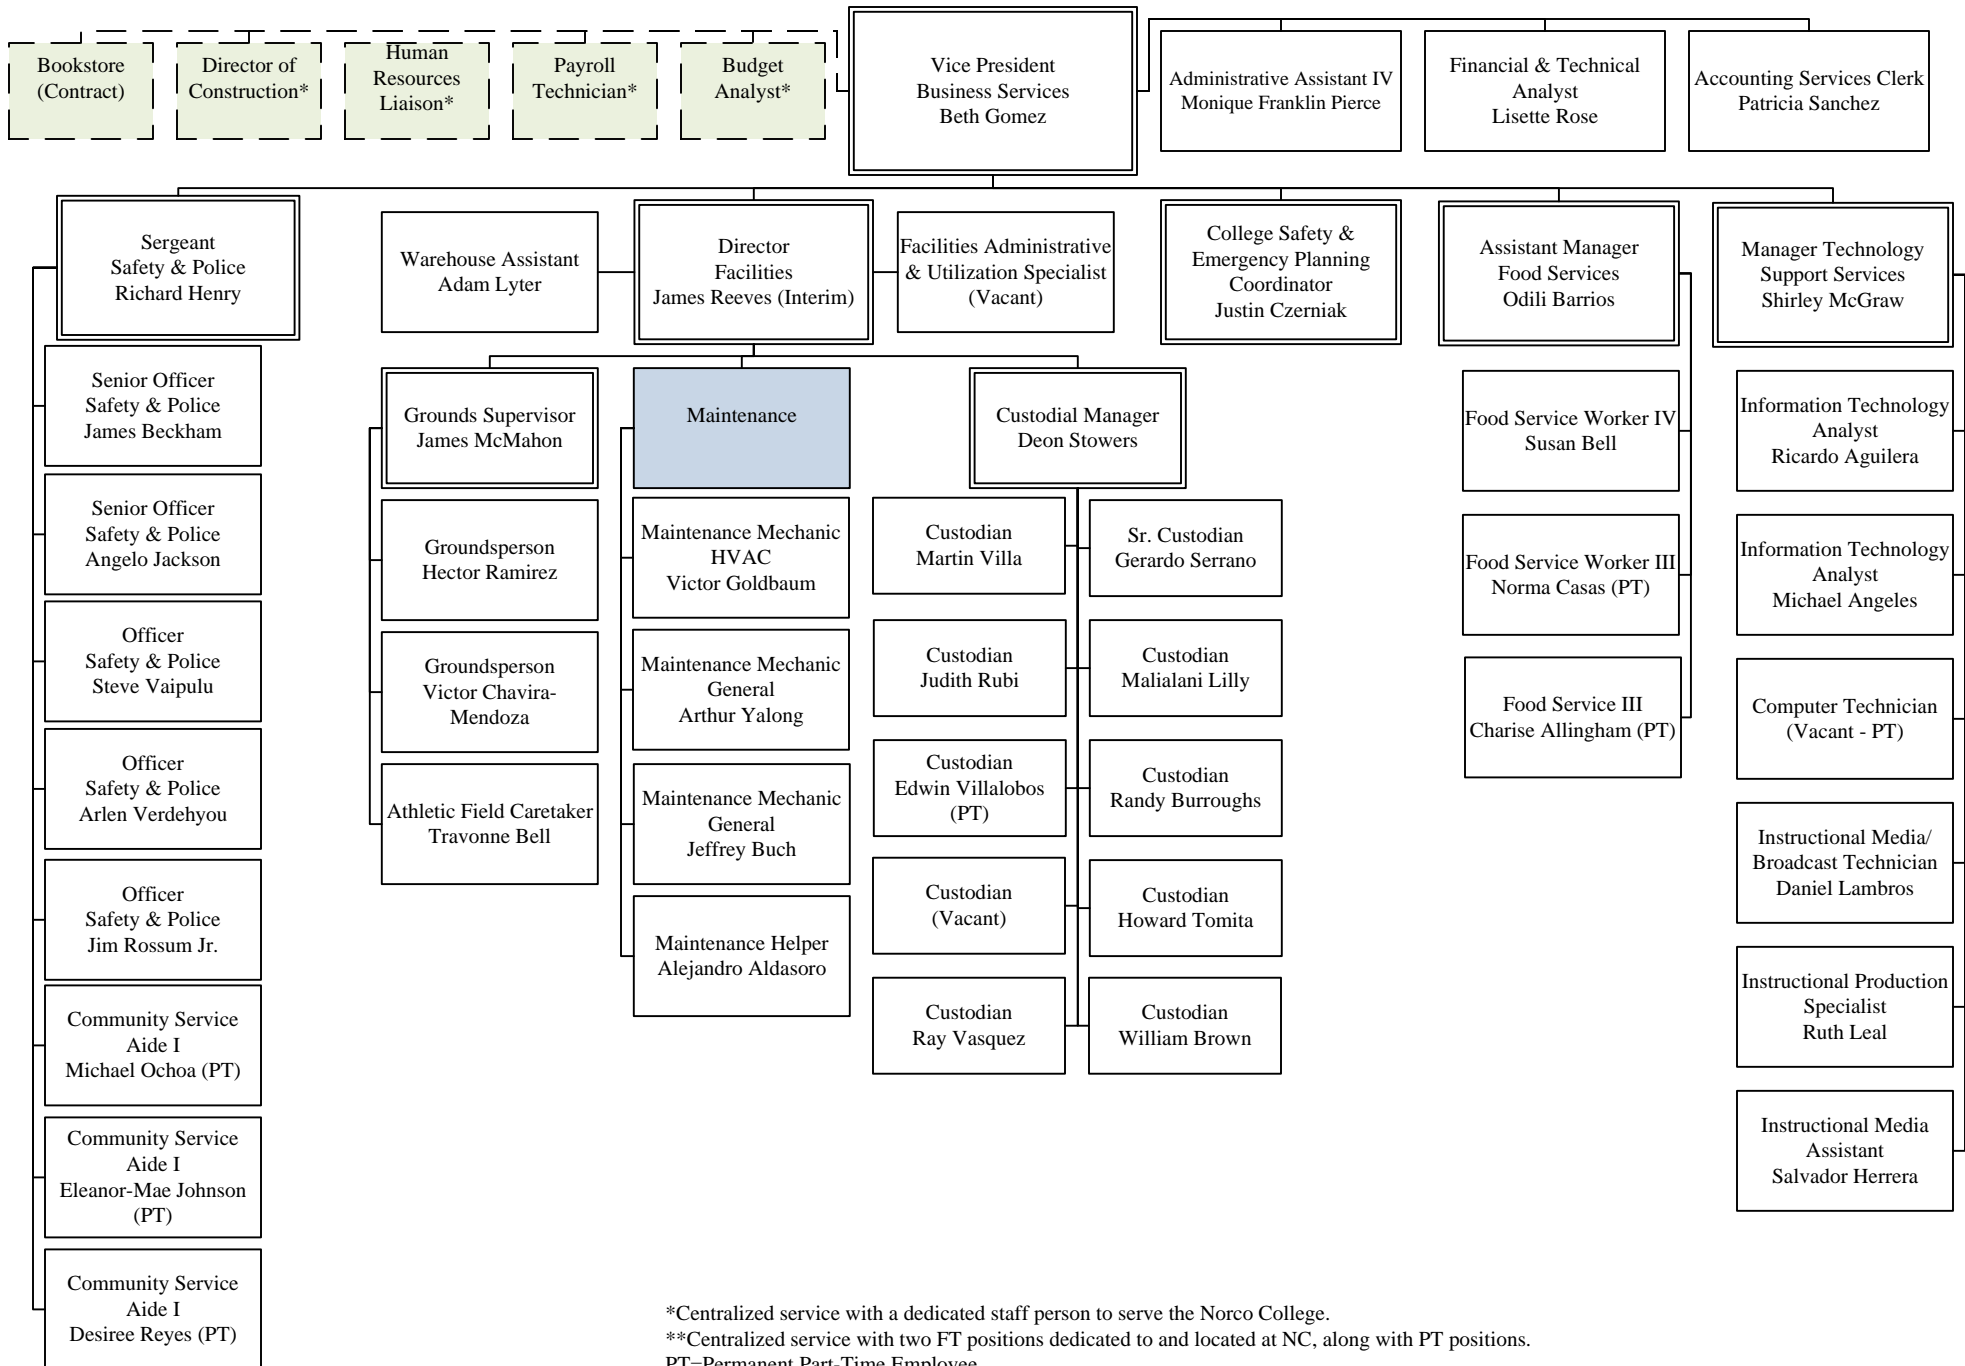

Riverside Community College District

Norco College – Business Services

*Centralized service with a dedicated staff person to serve the Norco College.

**Centralized service with two FT positions dedicated to and located at NC, along with PT positions.

PT=Permanent Part-Time Employee