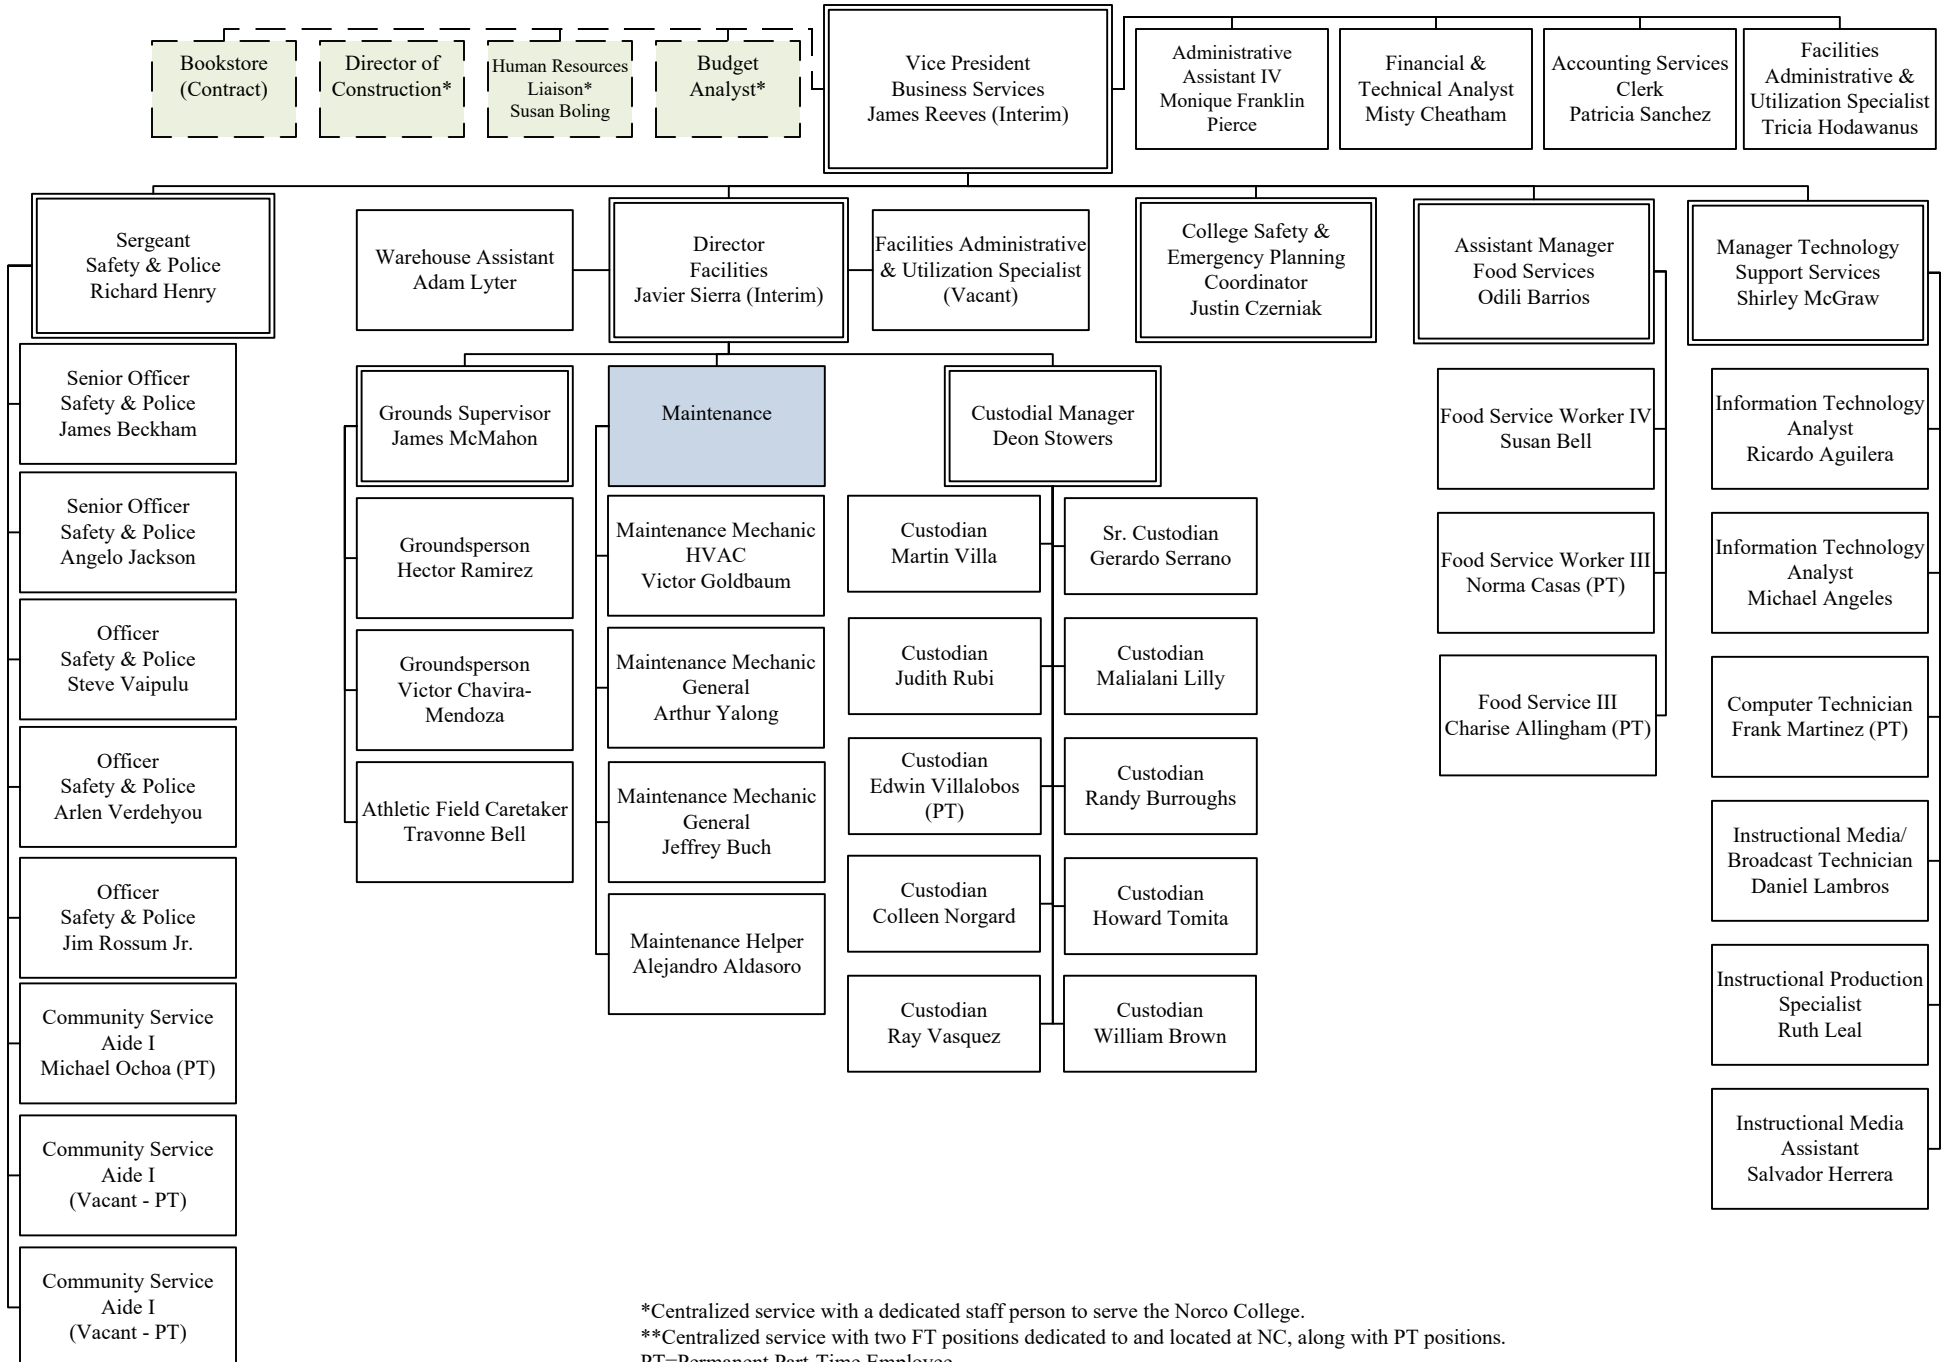

Riverside Community College District

Norco College – Business Services

*Centralized service with a dedicated staff person to serve the Norco College.

**Centralized service with two FT positions dedicated to and located at NC, along with PT positions.

PT=Permanent Part-Time Employee