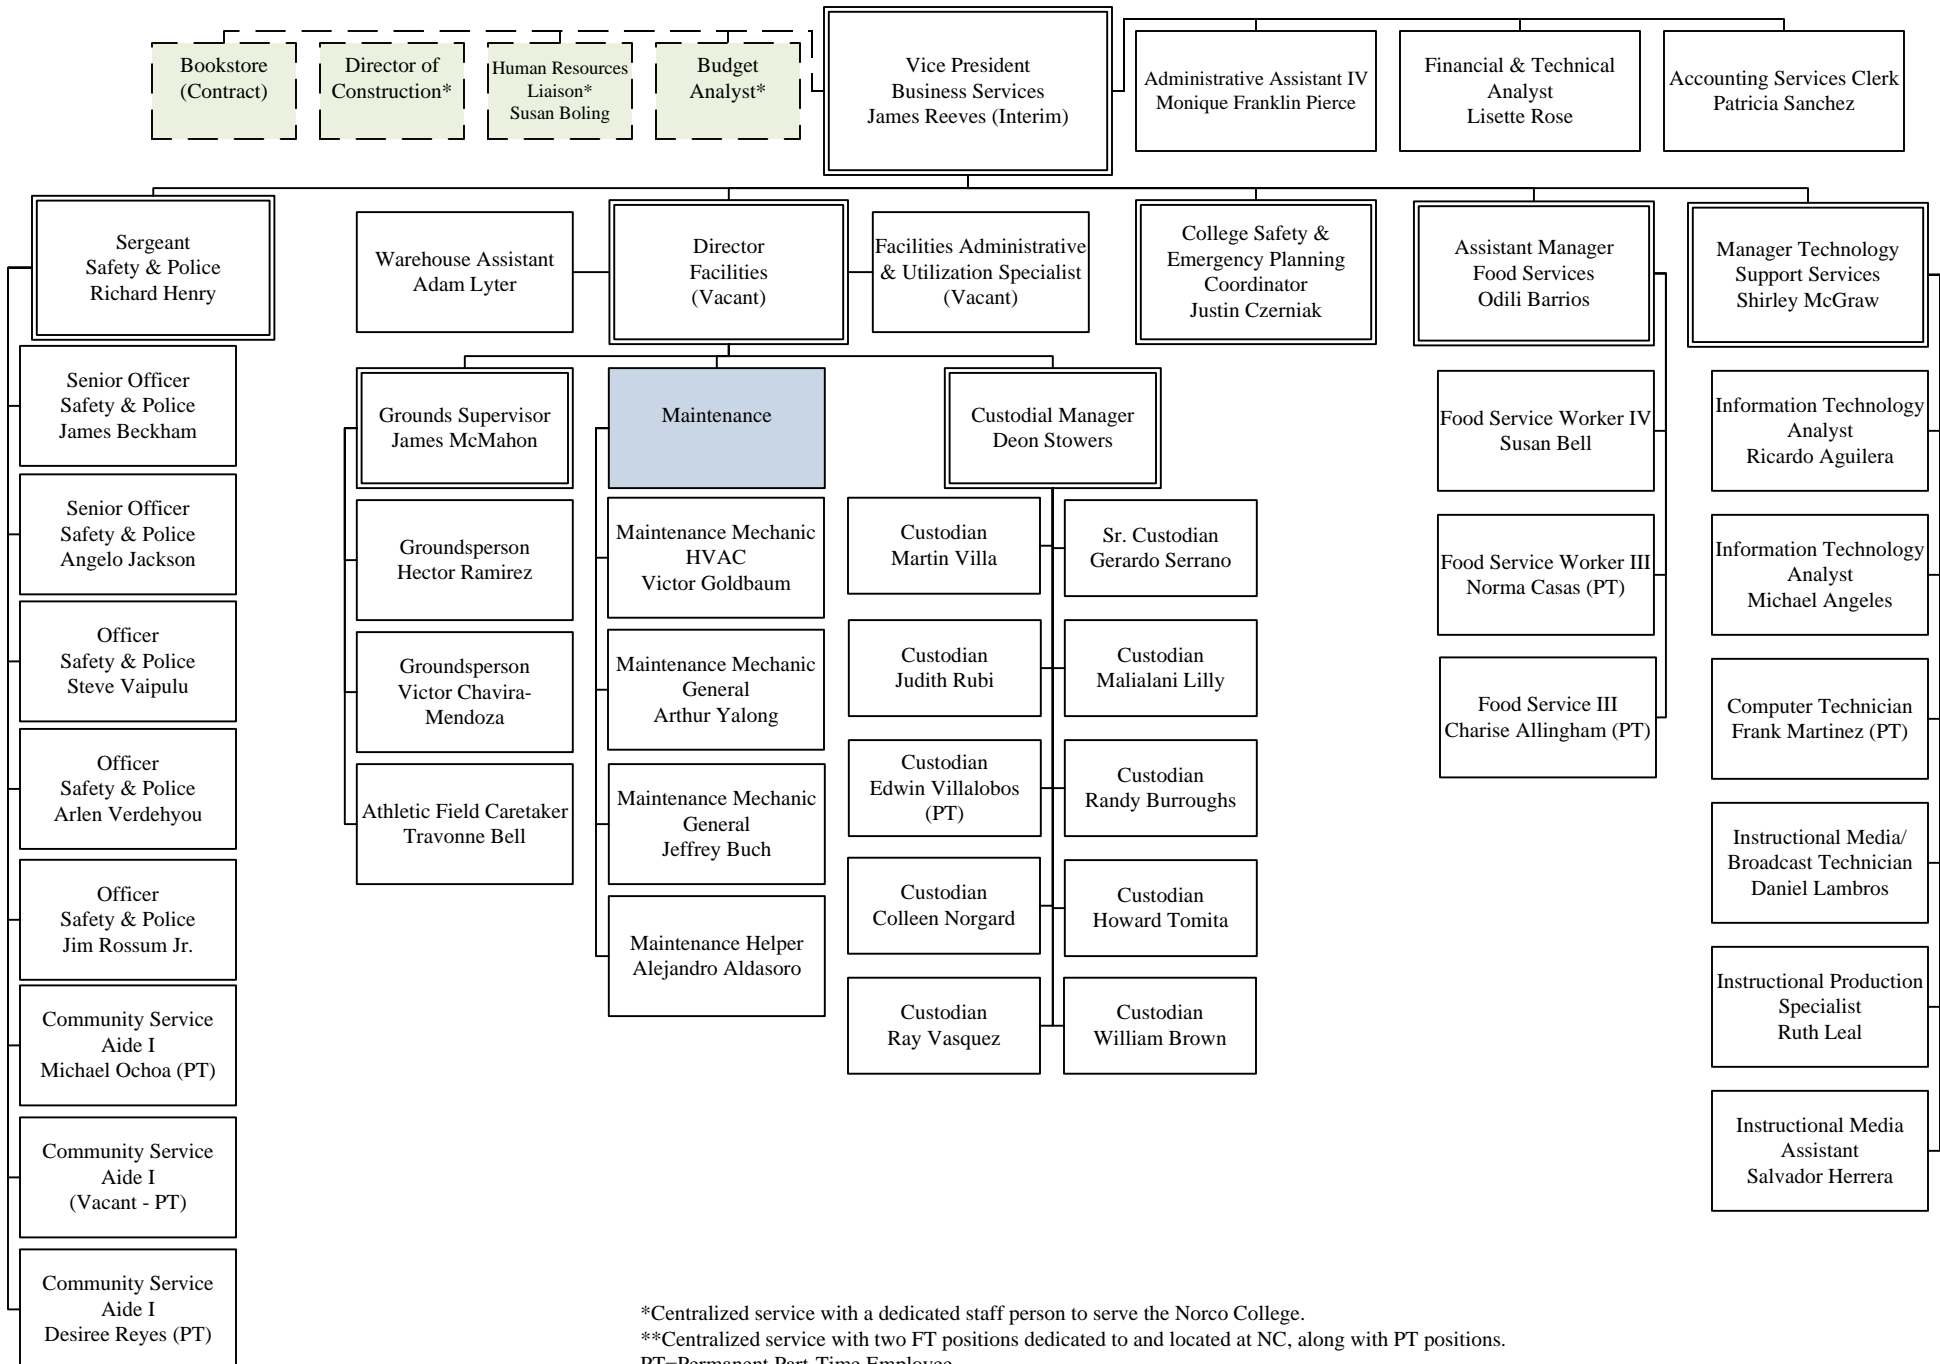

Riverside Community College District

Norco College – Business Services

*Centralized service with a dedicated staff person to serve the Norco College.

**Centralized service with two FT positions dedicated to and located at NC, along with PT positions.

PT=Permanent Part-Time Employee