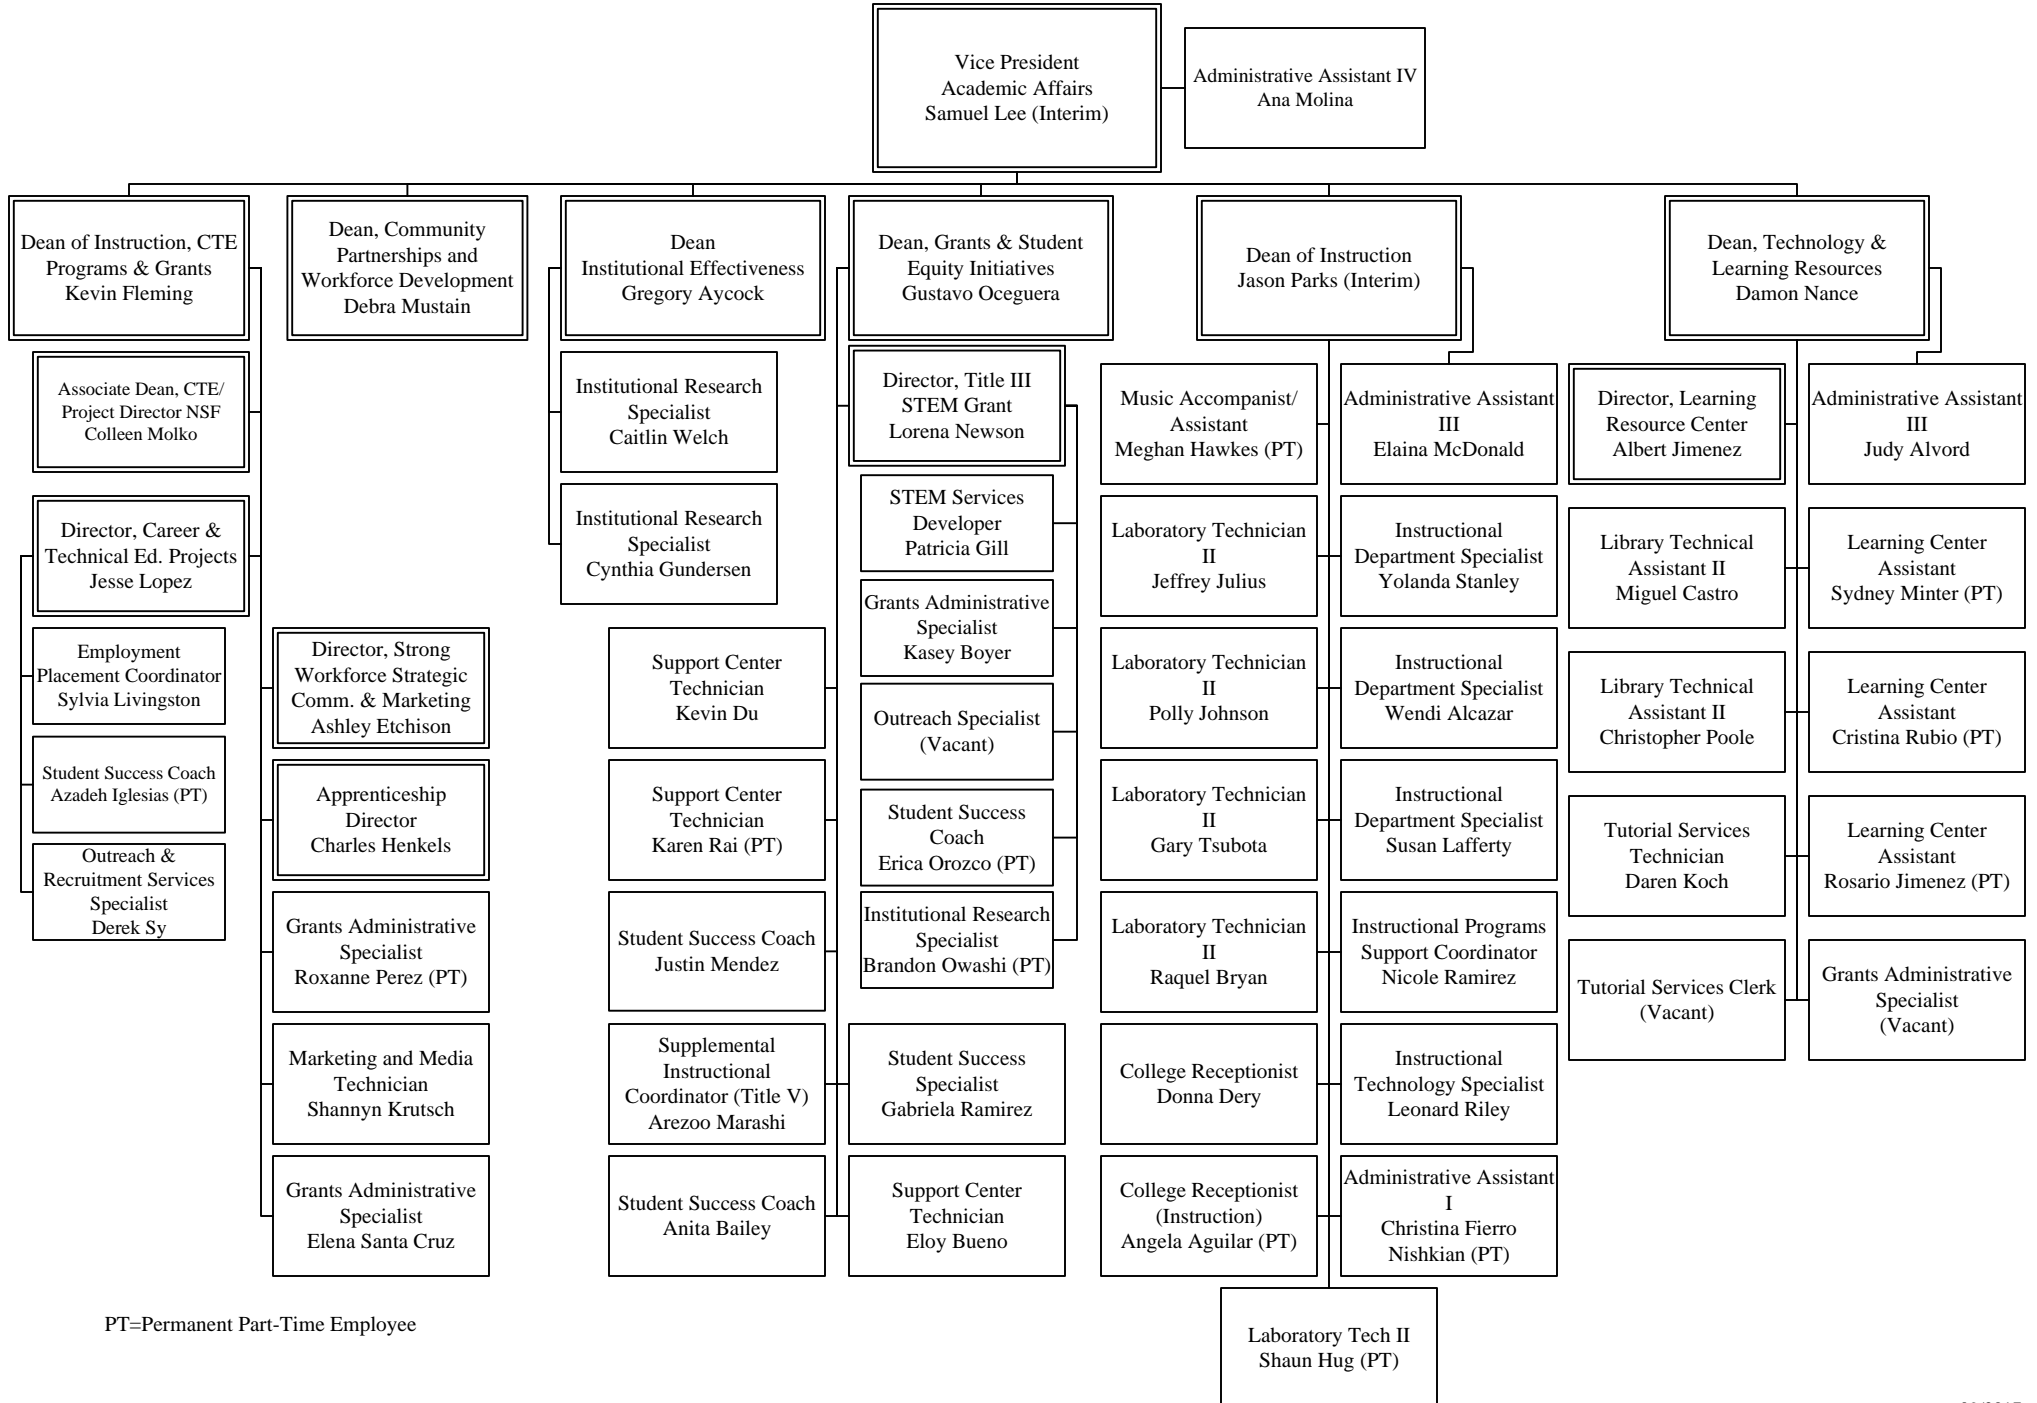

Riverside Community College District

Norco College – Academic Affairs

PT=Permanent Part-Time Employee