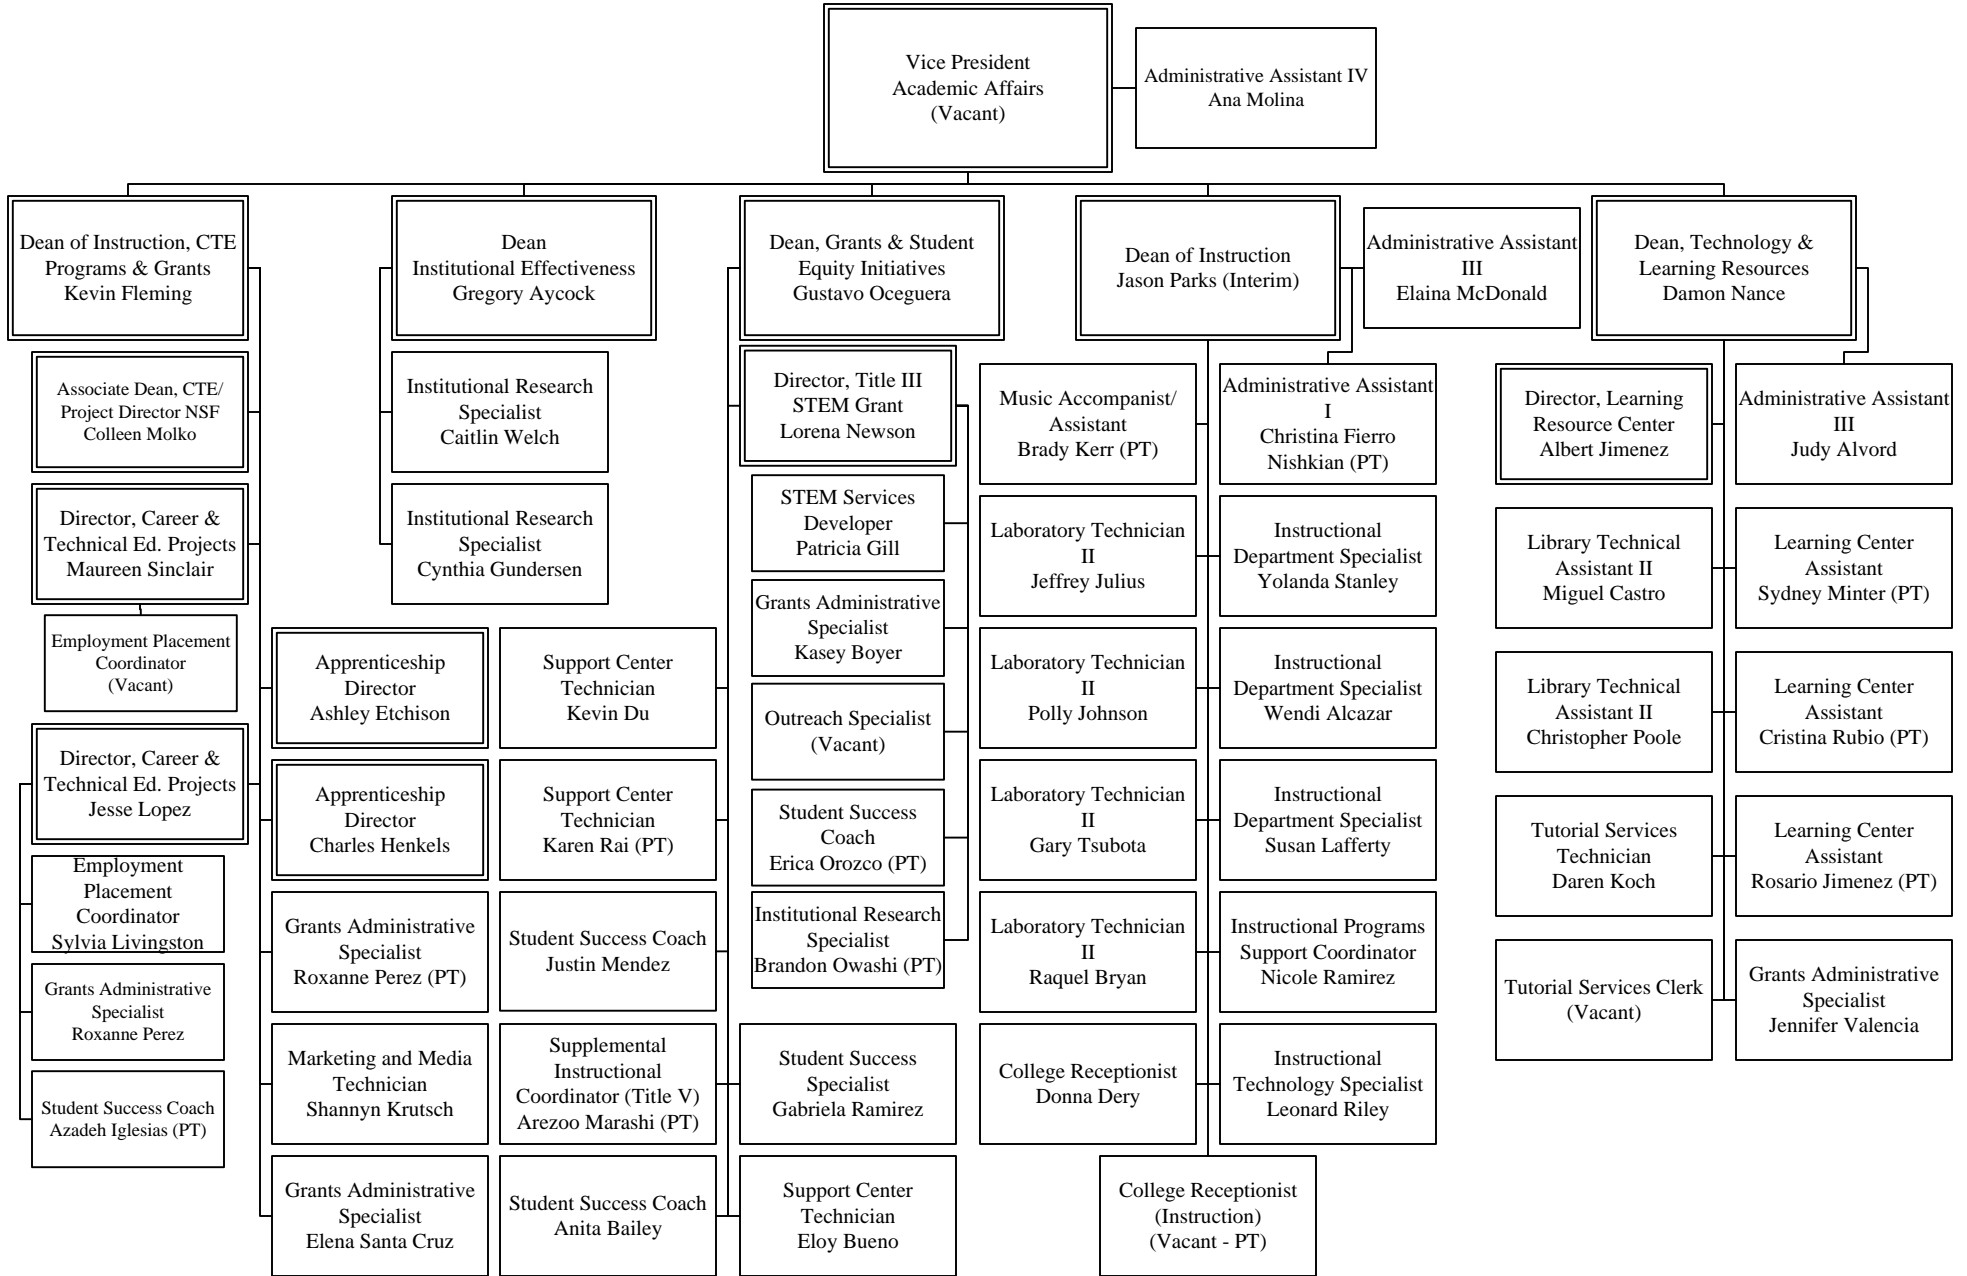

# Riverside Community College District

## Norco College – Academic Affairs

PT=Permanent Part-Time Employee