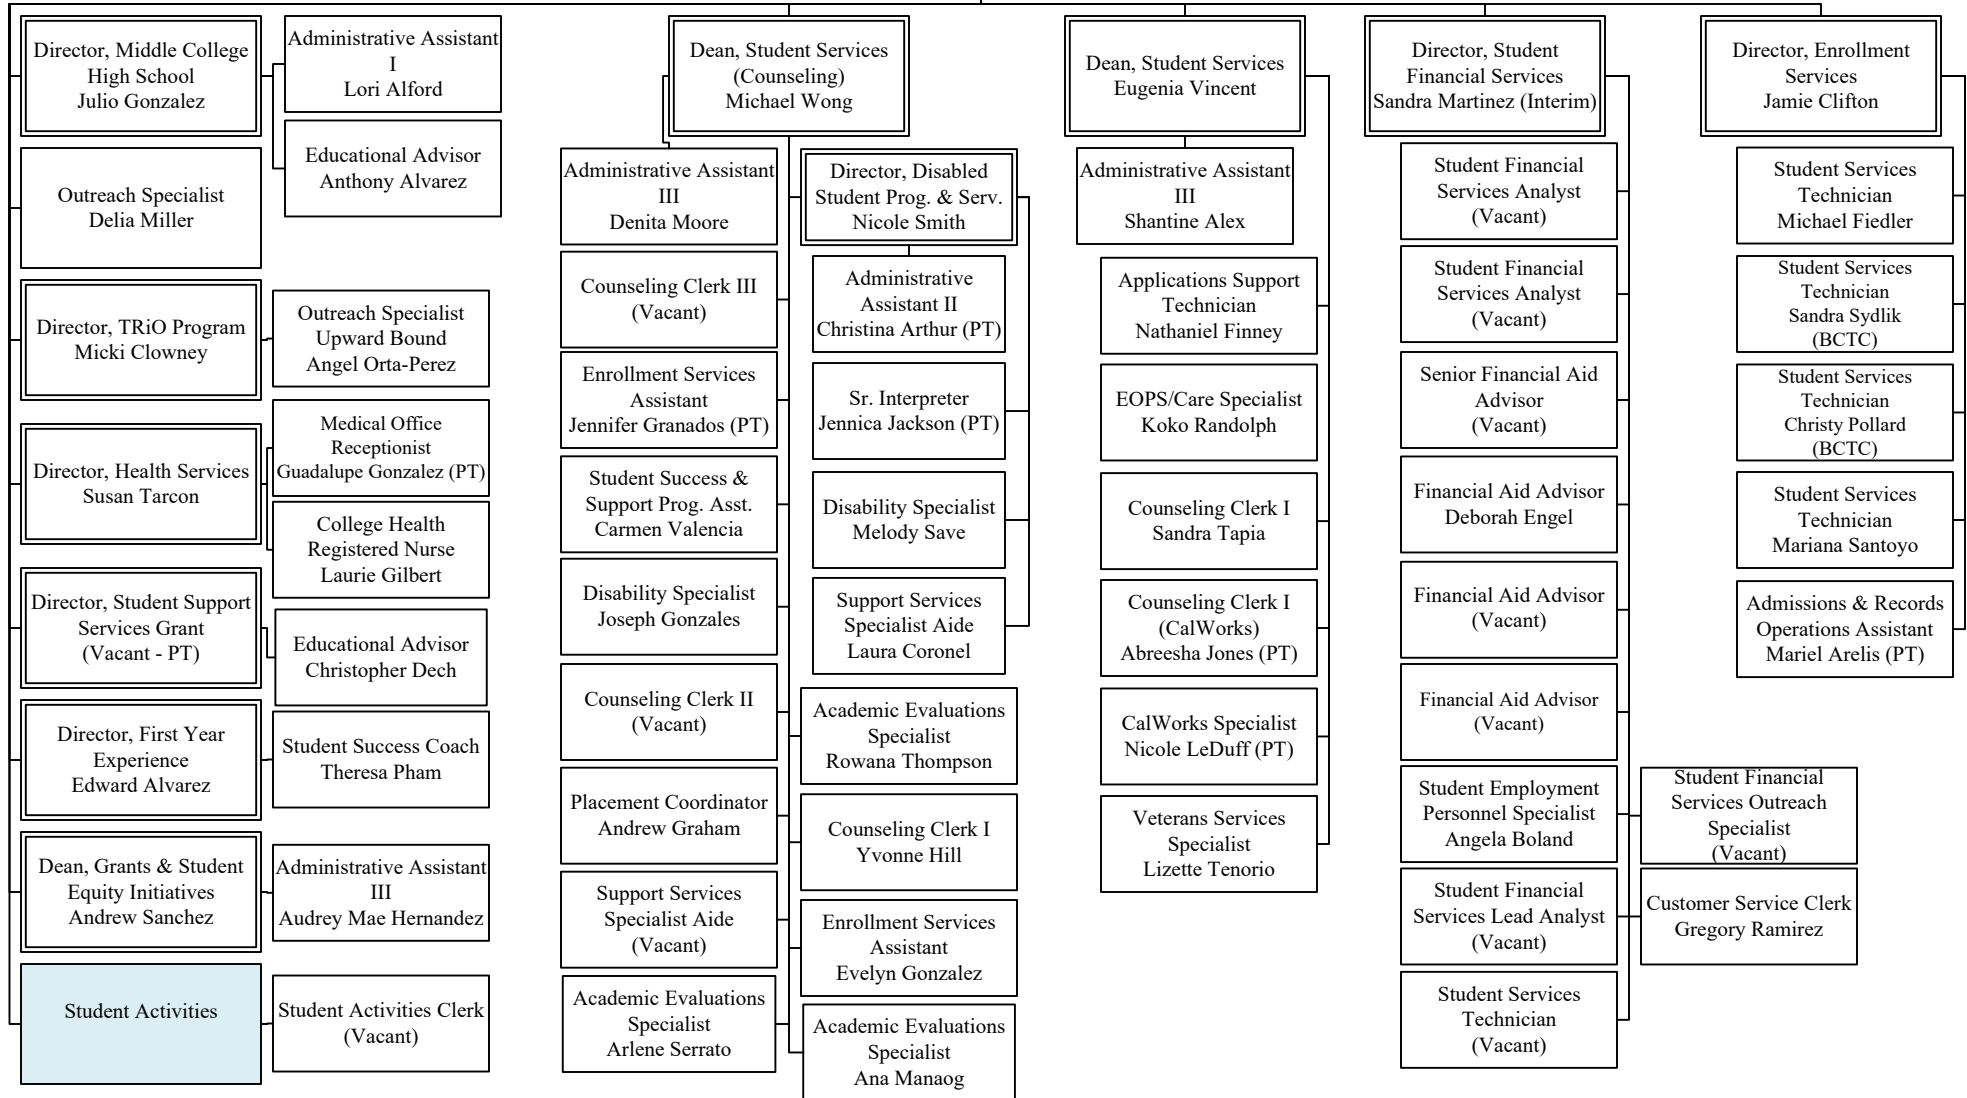

Riverside Community College District

Moreno Valley College – Student Services

PT=Permanent Part-Time Employee