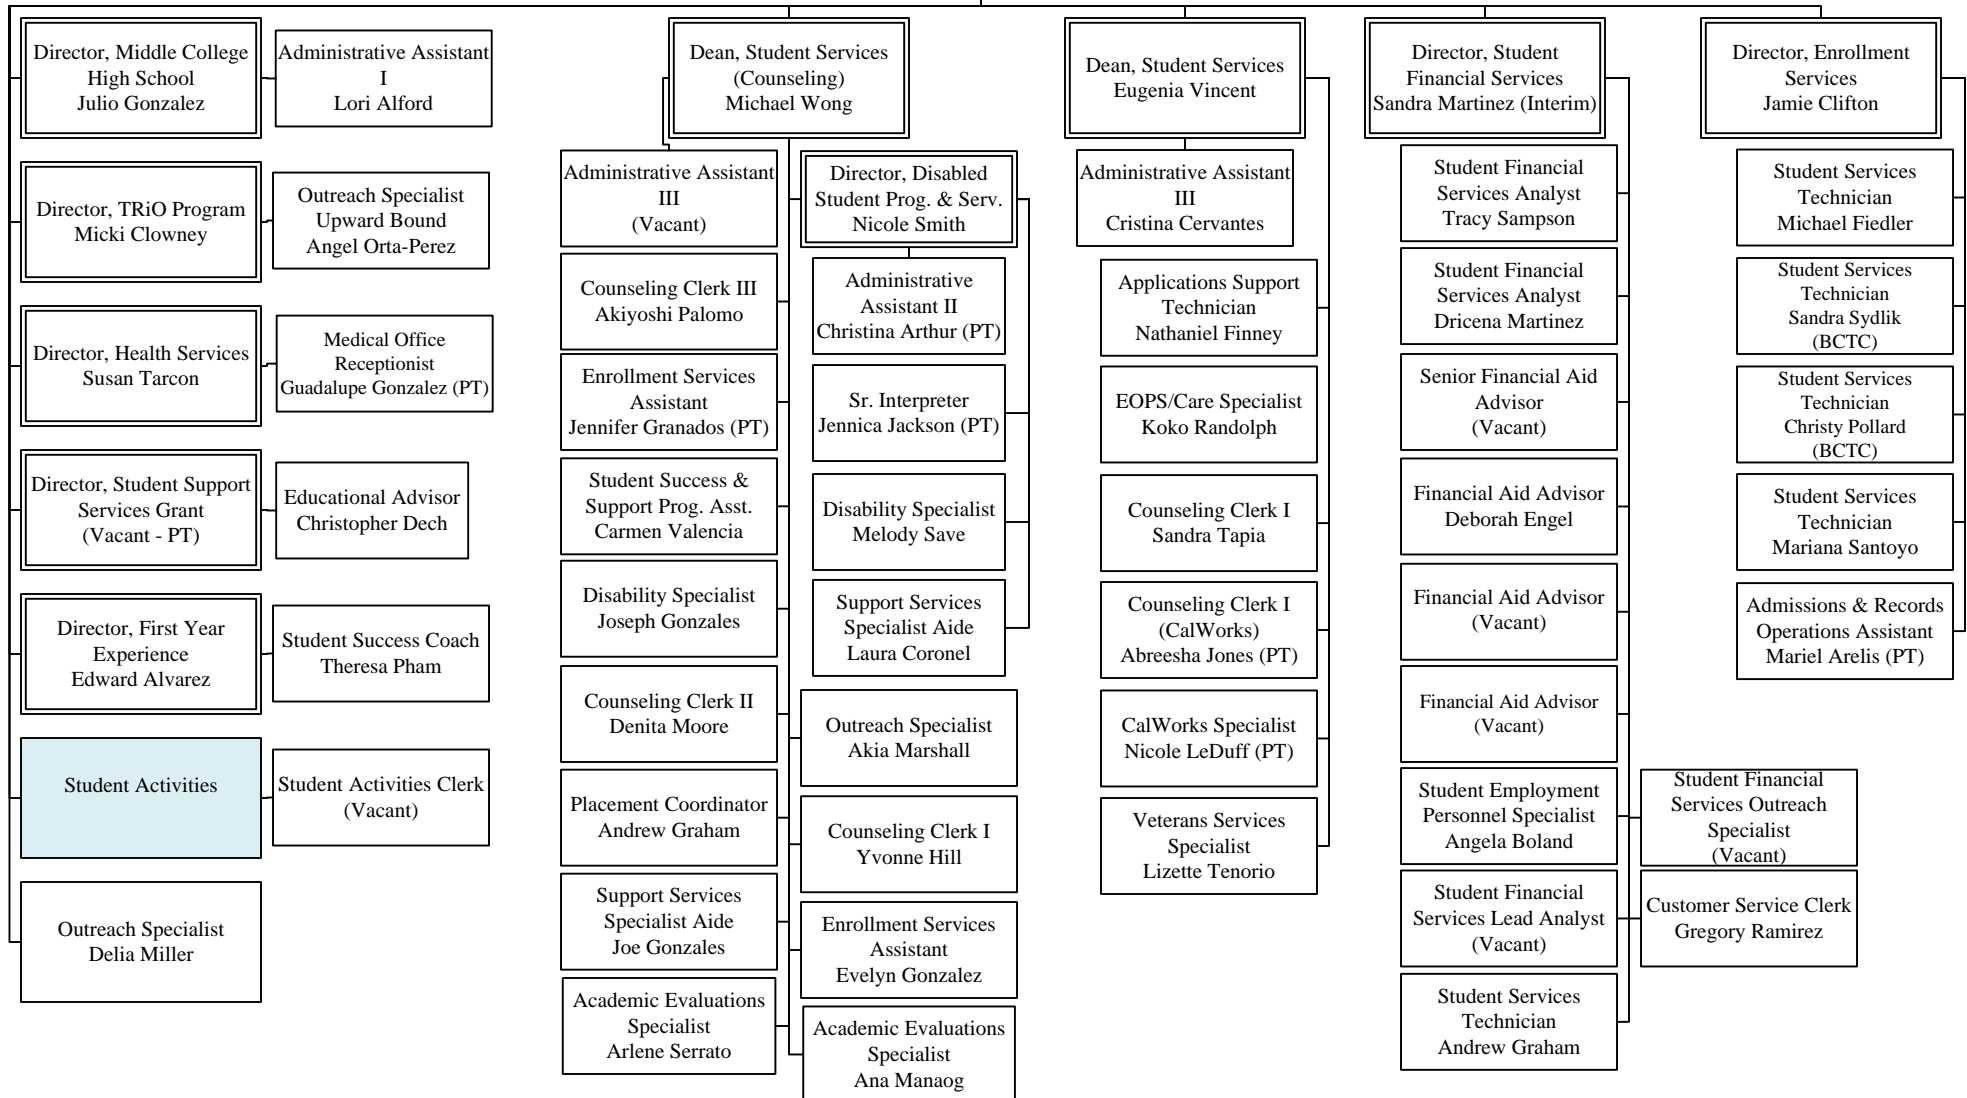

# Riverside Community College District

## Moreno Valley College – Student Services

PT=Permanent Part-Time Employee