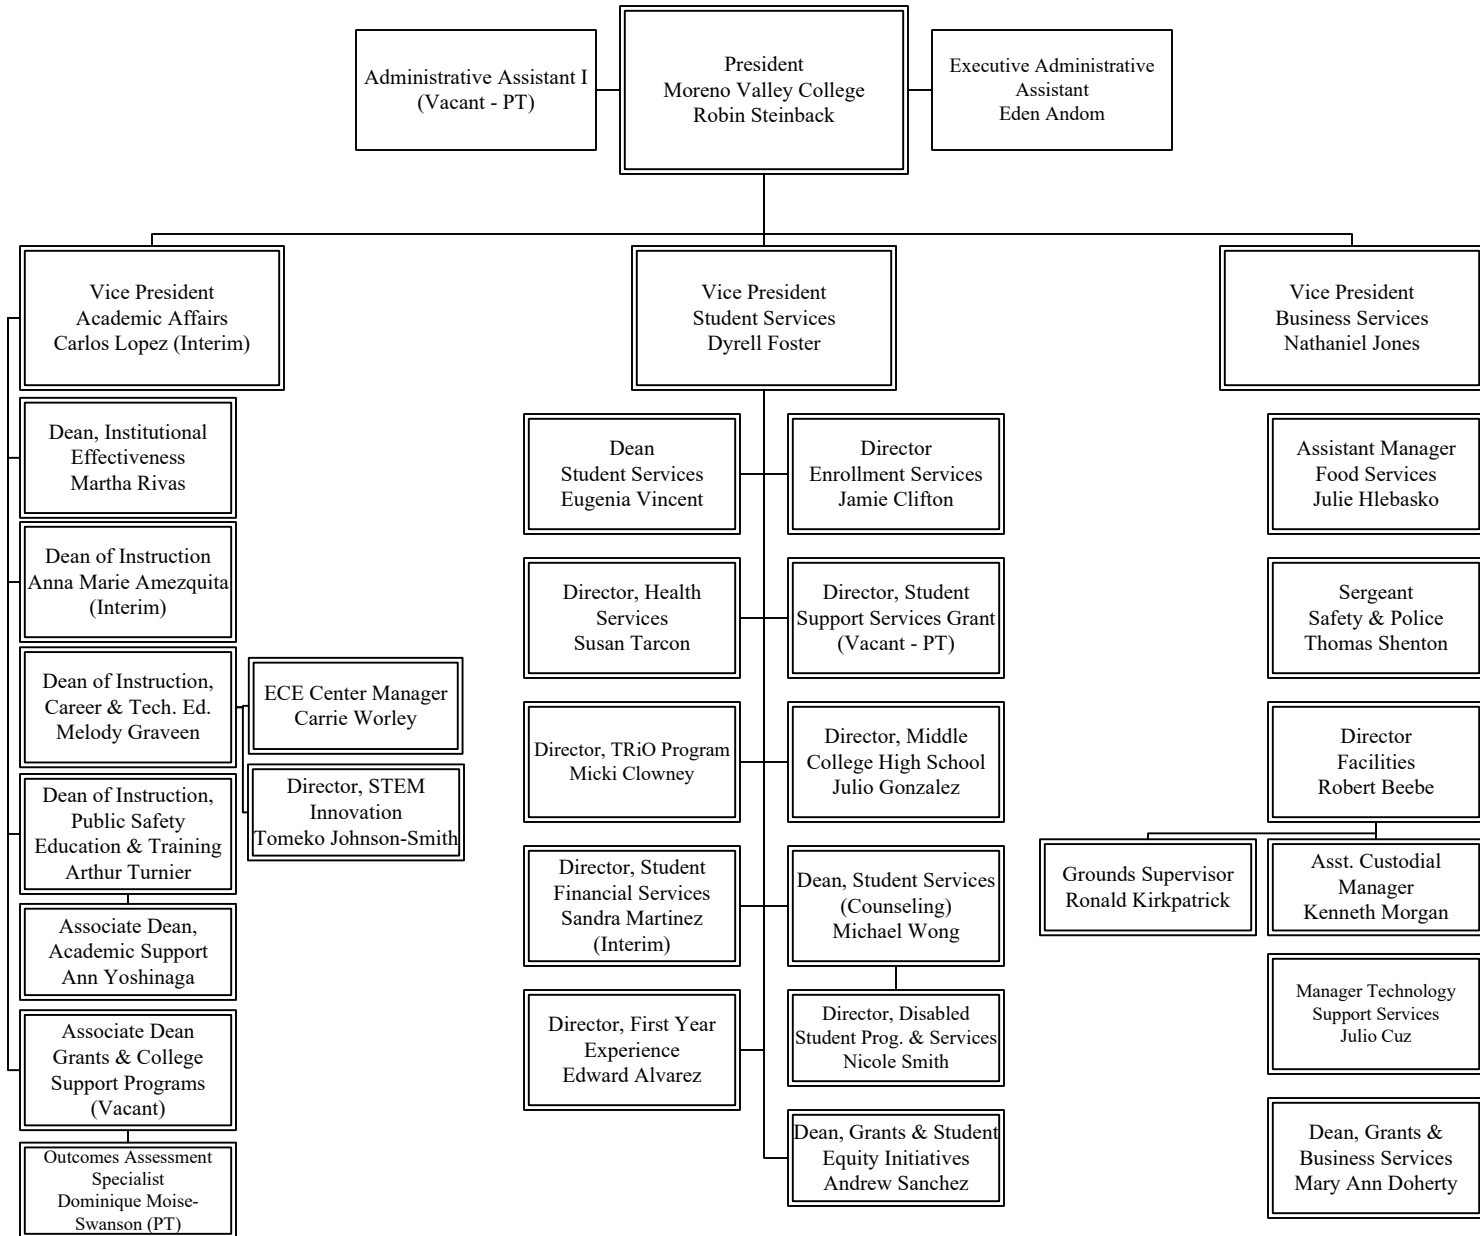

# Riverside Community College District

## Moreno Valley College - President

PT=Permanent Part-Time Employee