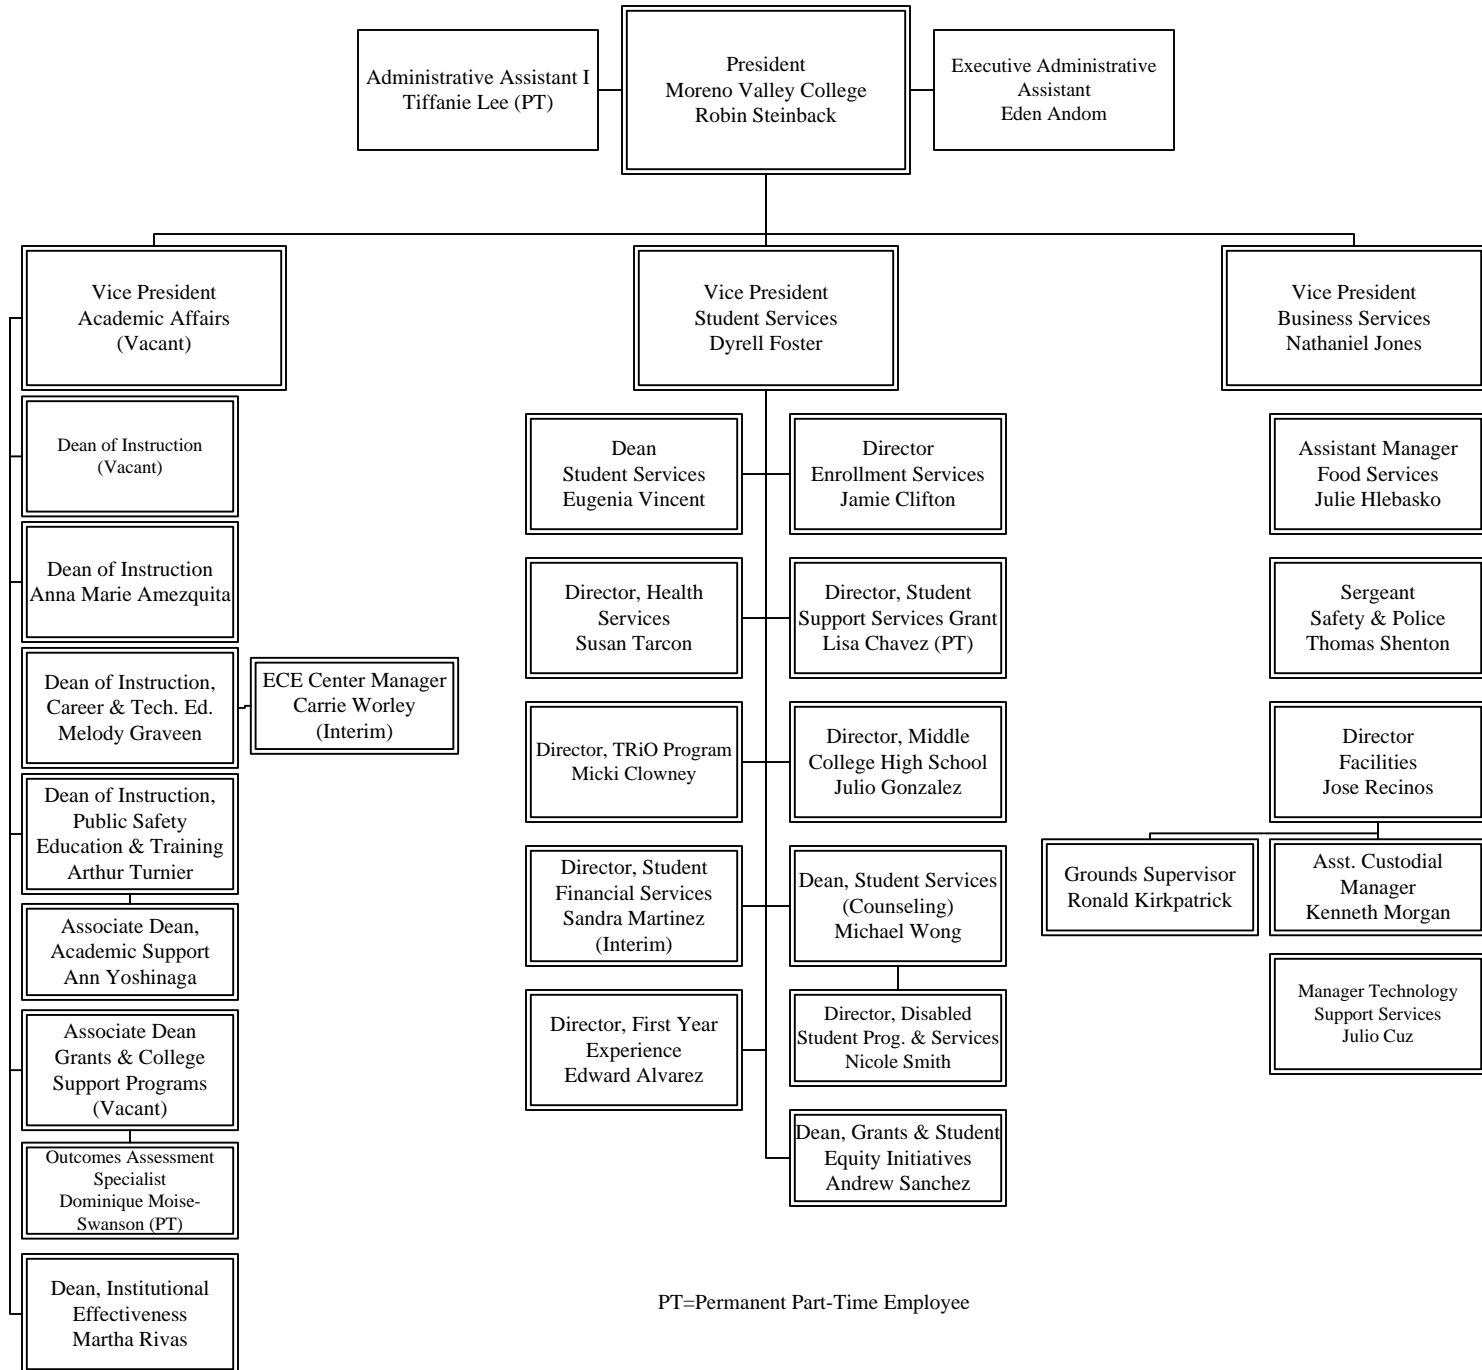

Riverside Community College District

Moreno Valley College - President

PT=Permanent Part-Time Employee