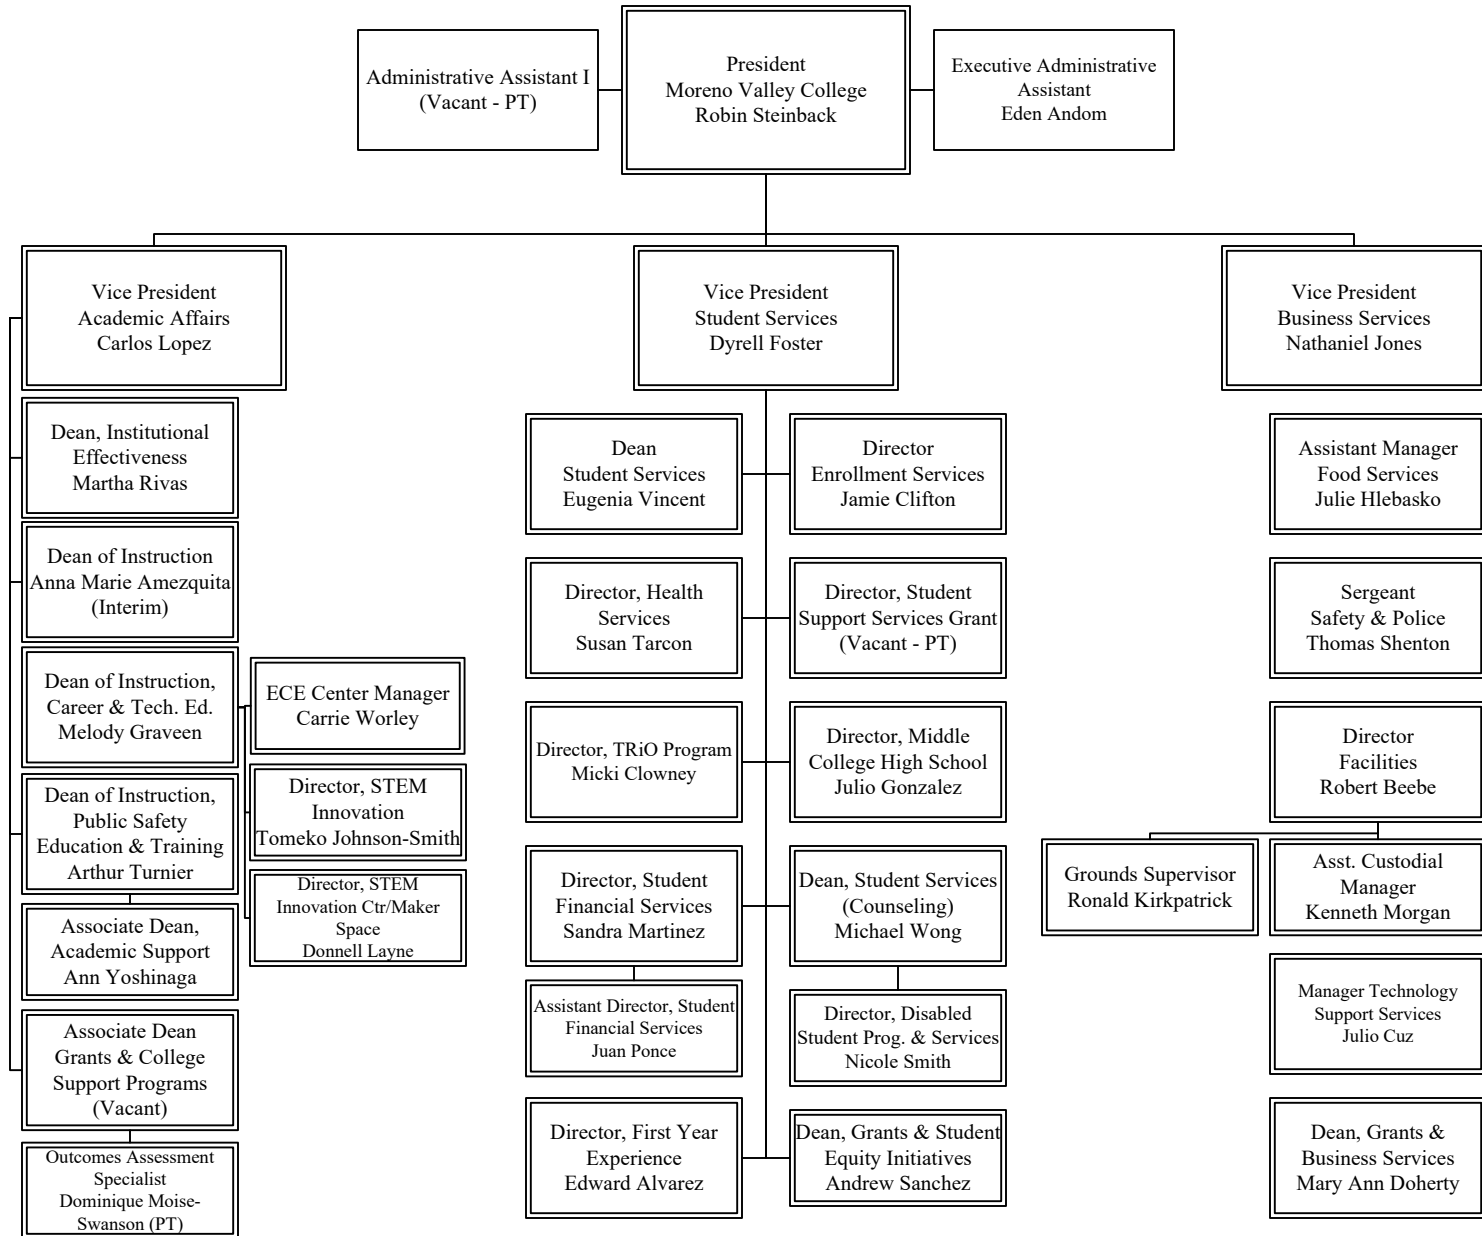

# Riverside Community College District

## Moreno Valley College - President

PT=Permanent Part-Time Employee