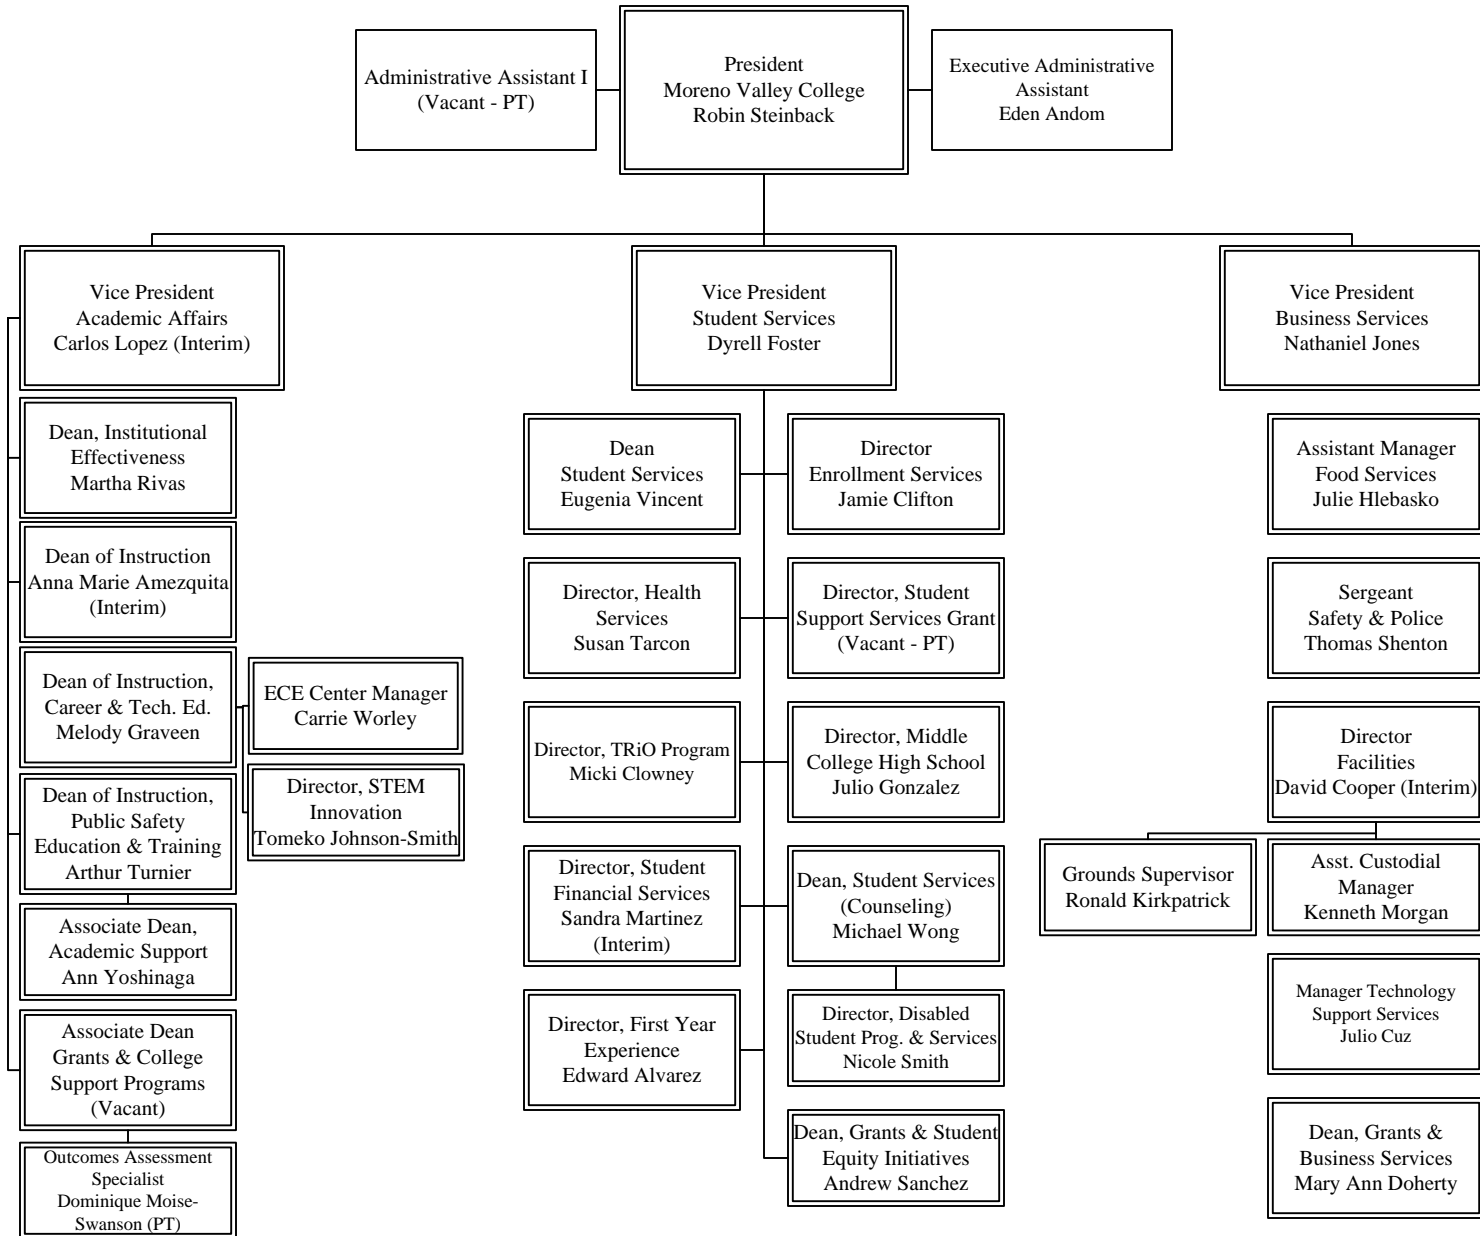

Riverside Community College District

Moreno Valley College - President

PT=Permanent Part-Time Employee