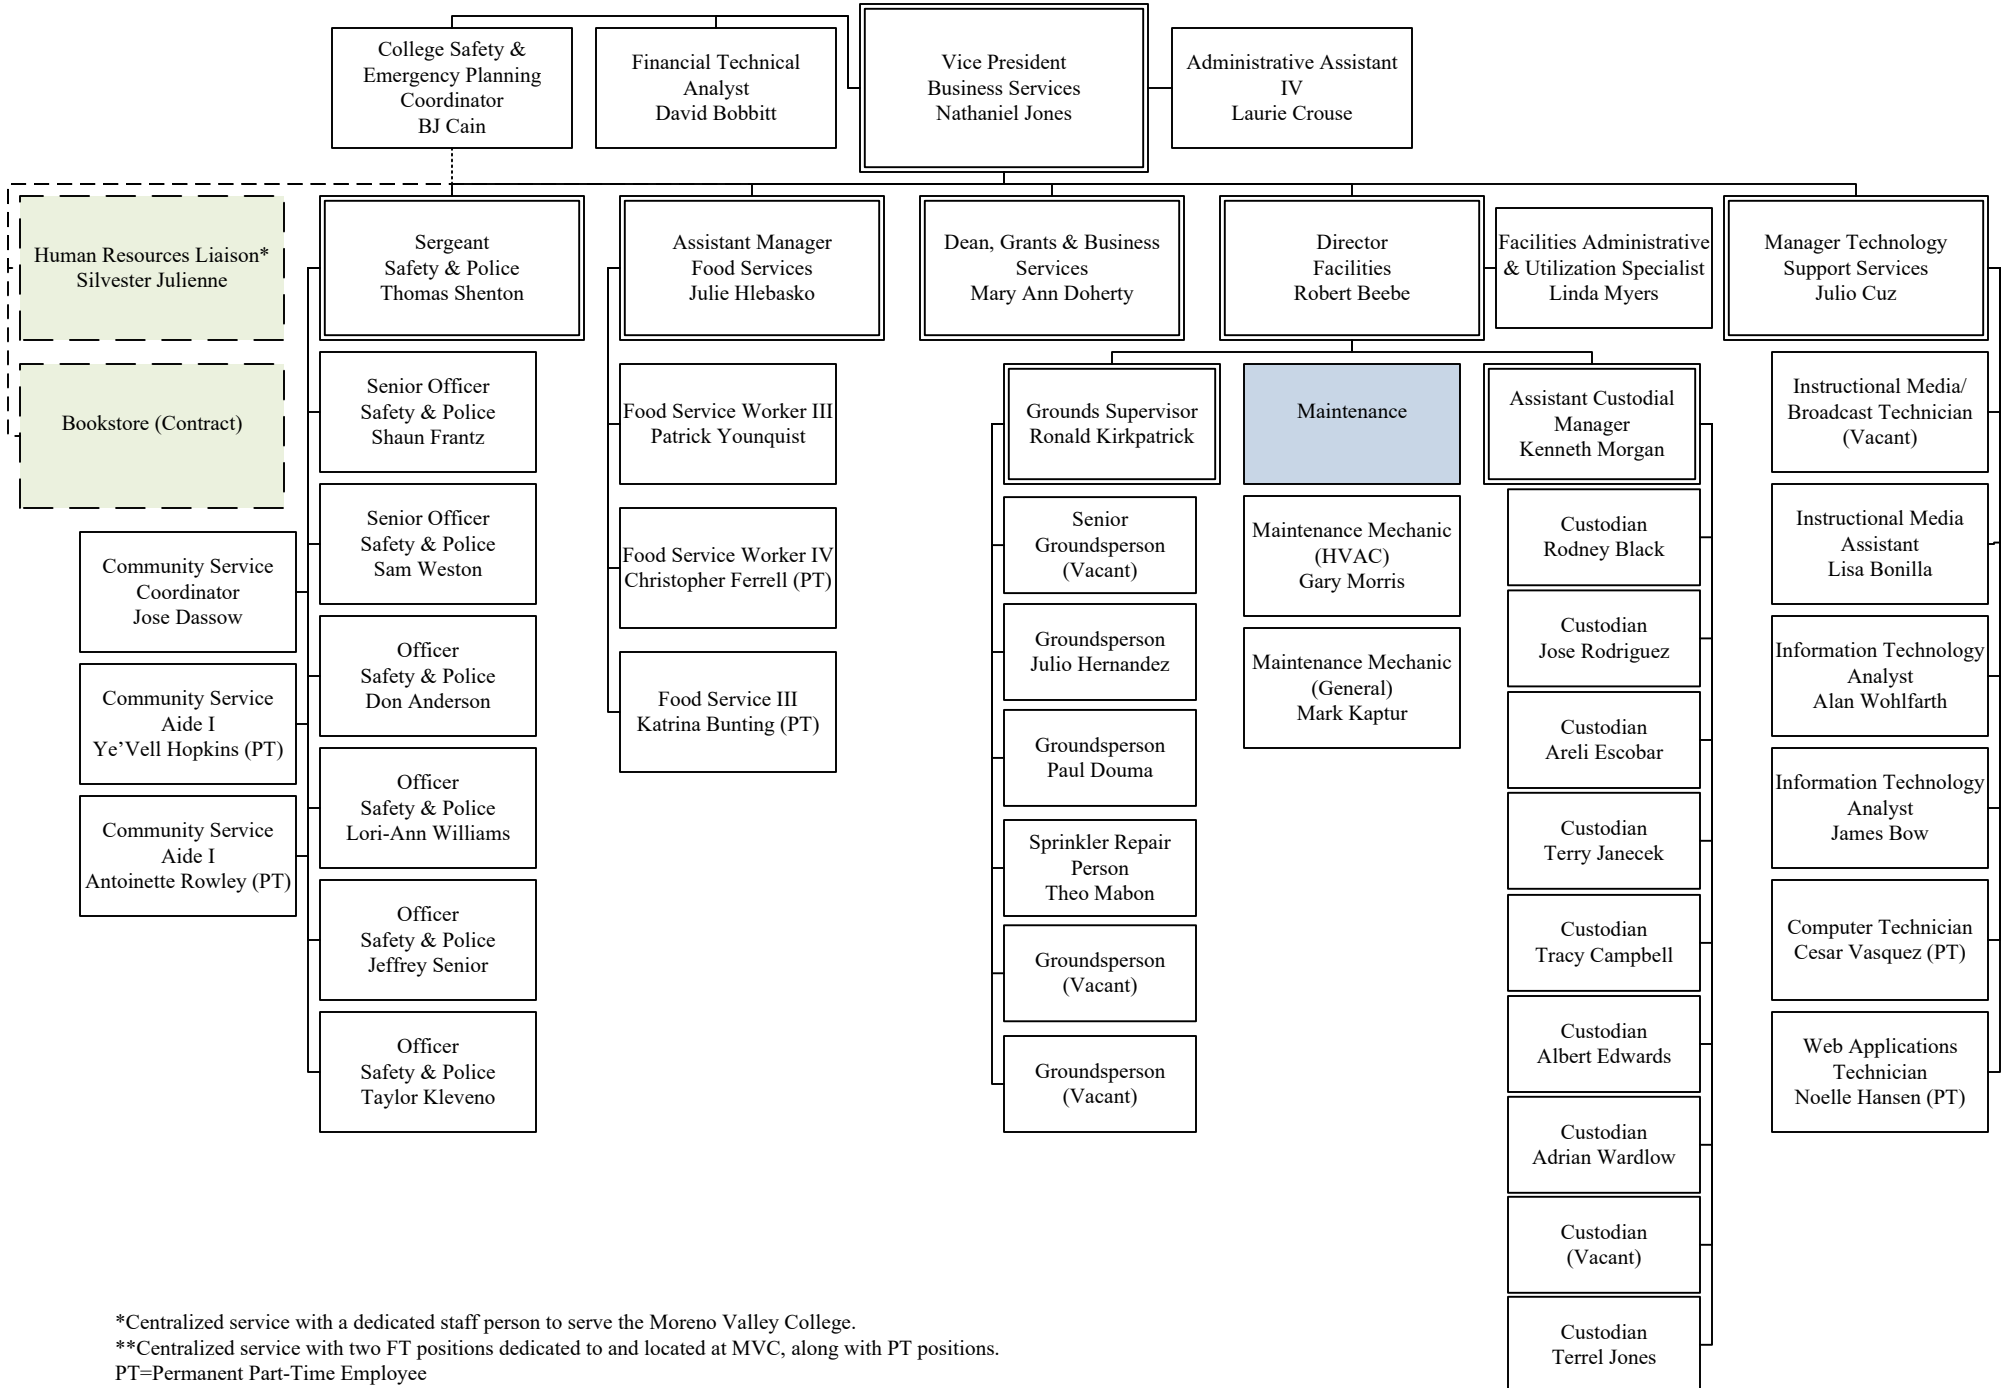

Riverside Community College District

Moreno Valley College – Business Services

*Centralized service with a dedicated staff person to serve the Moreno Valley College.

**Centralized service with two FT positions dedicated to and located at MVC, along with PT positions.

PT=Permanent Part-Time Employee