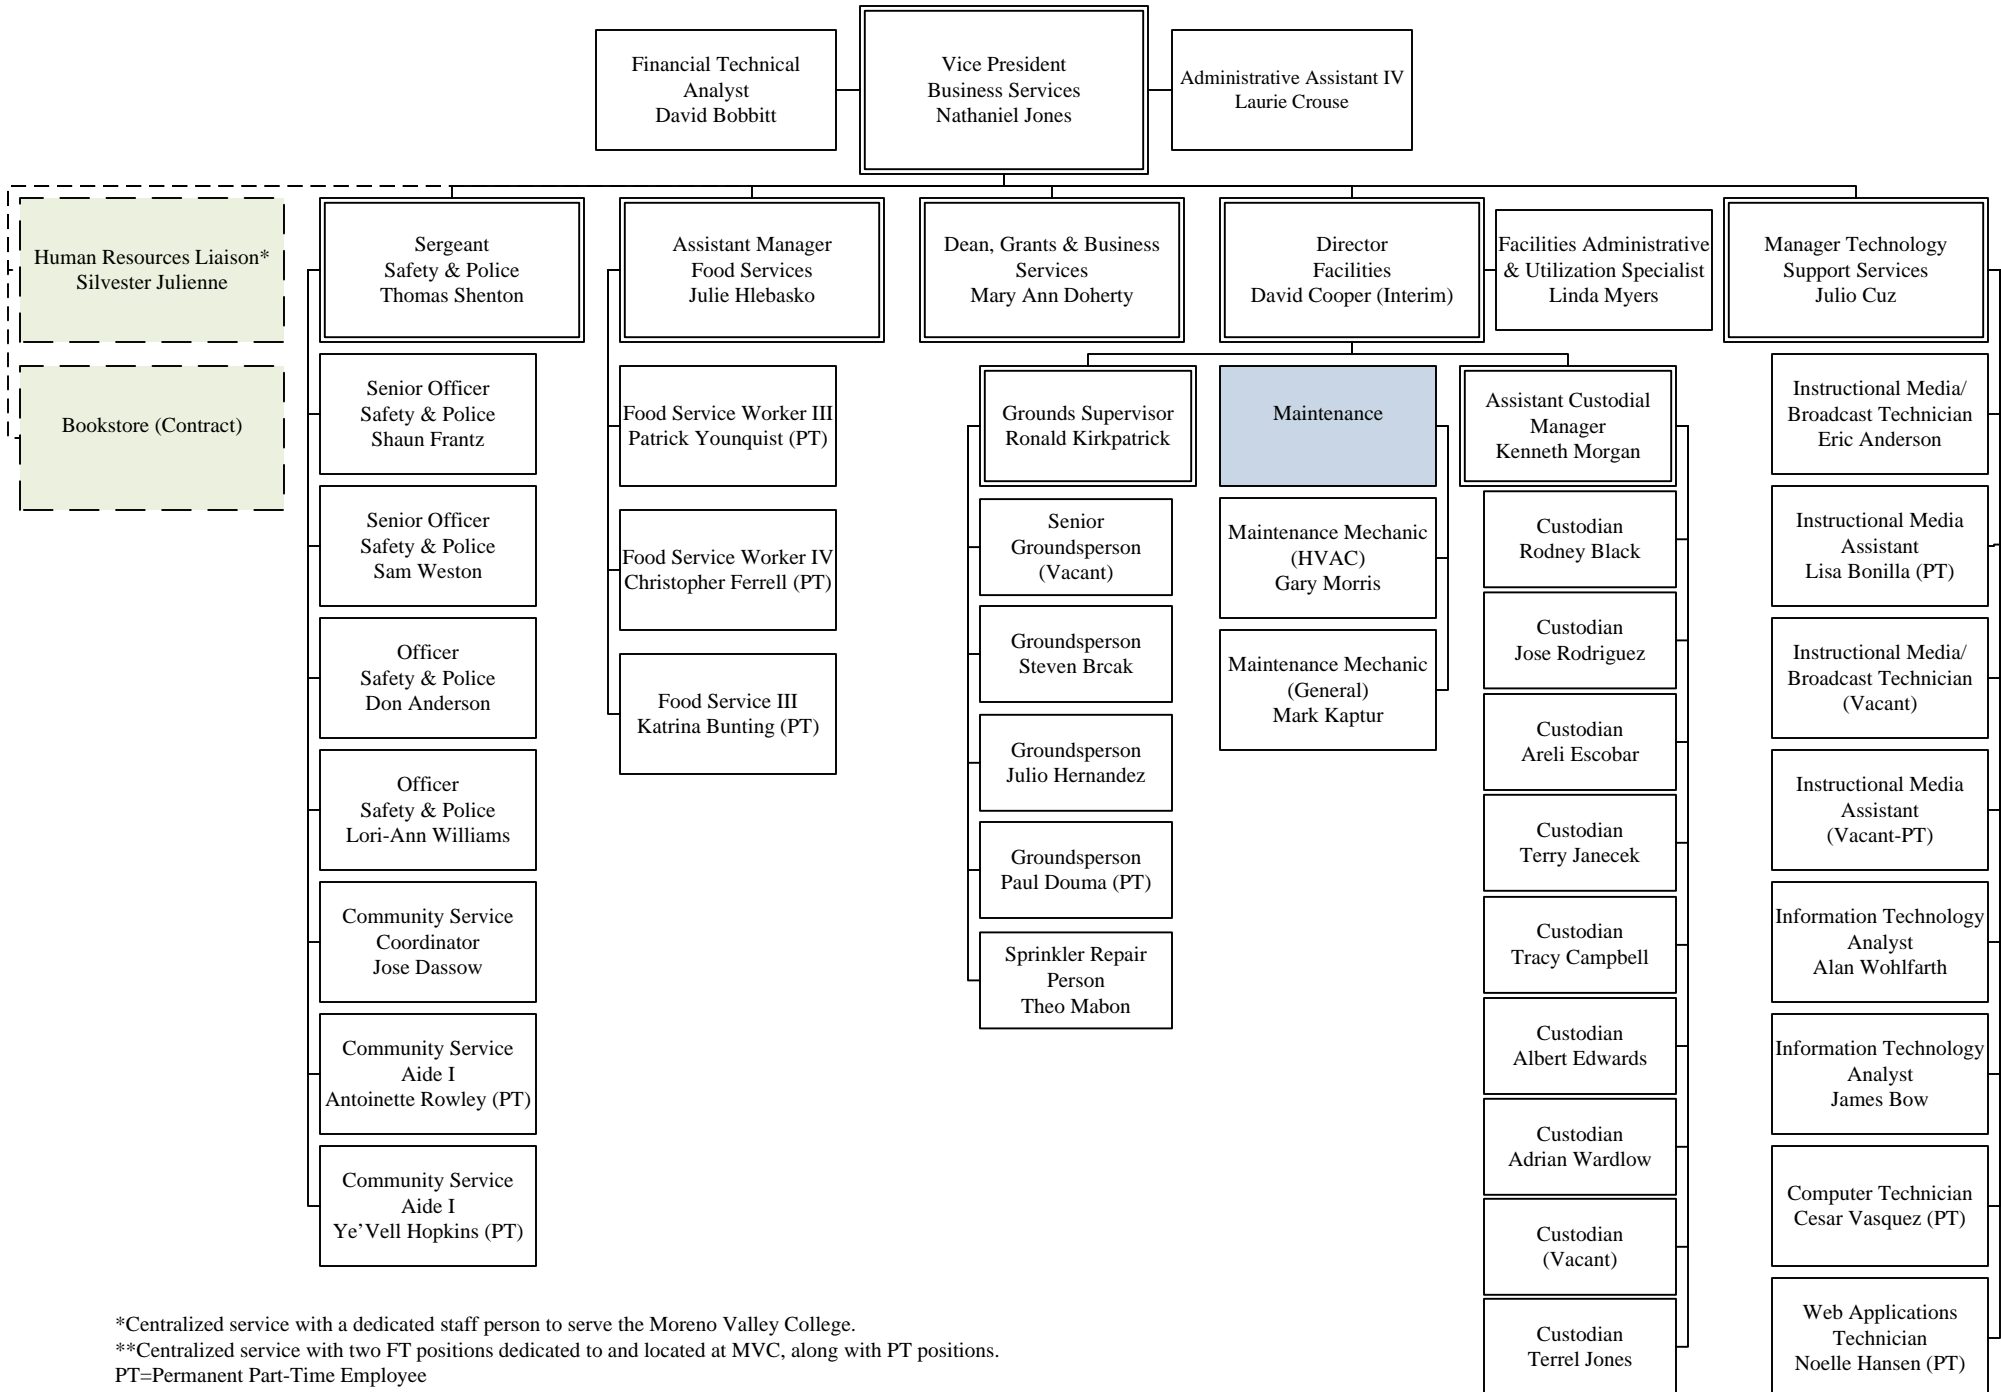

# Riverside Community College District

## Moreno Valley College – Business Services

\*Centralized service with a dedicated staff person to serve the Moreno Valley College.

\*\*Centralized service with two FT positions dedicated to and located at MVC, along with PT positions.

PT=Permanent Part-Time Employee