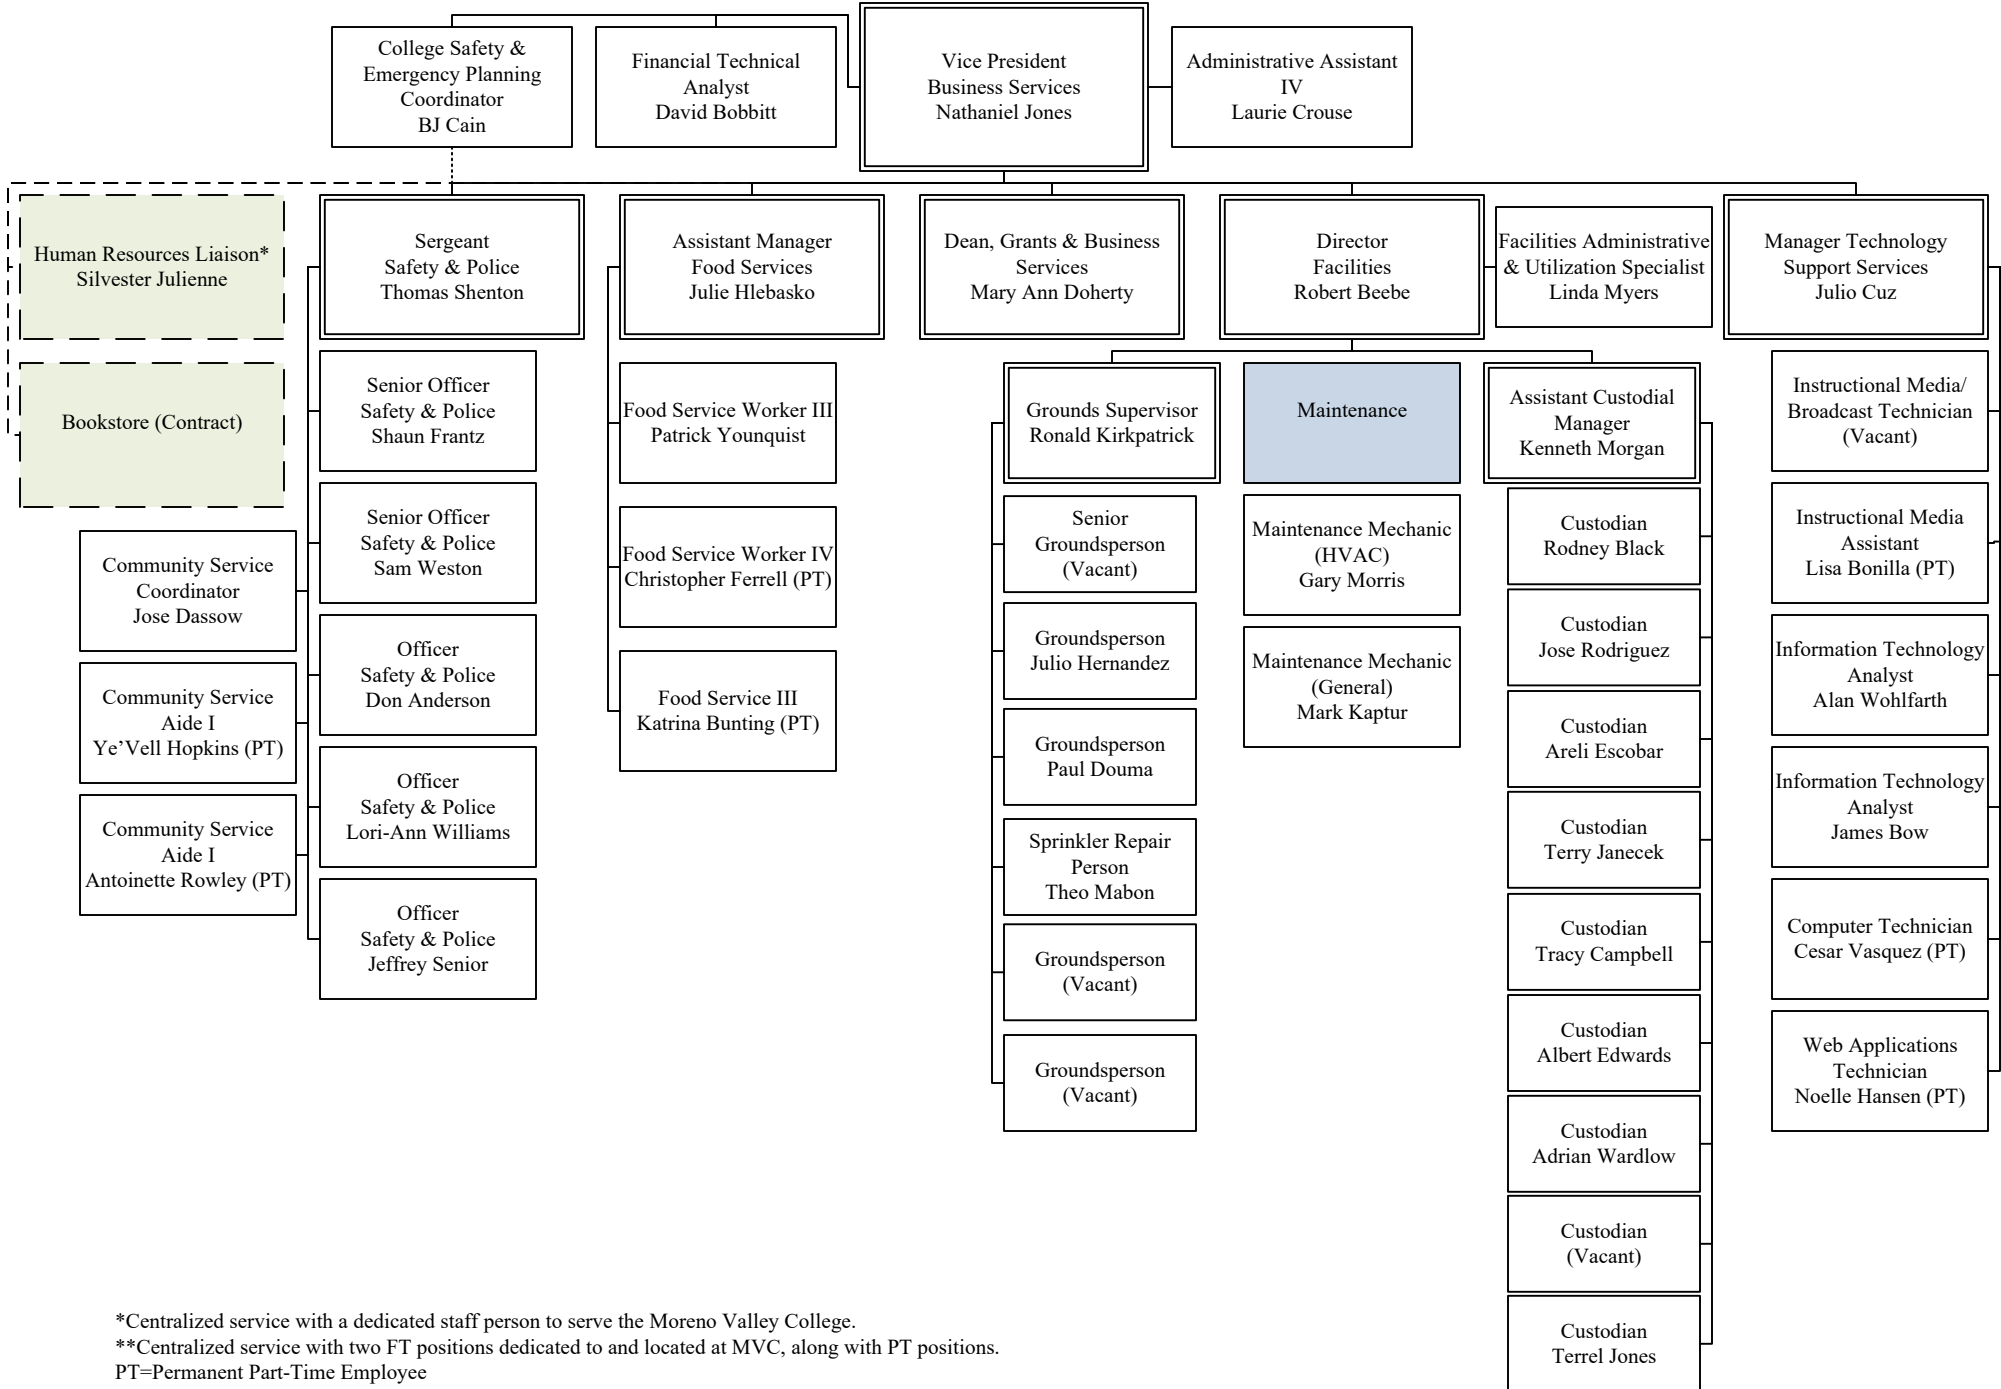

# Riverside Community College District

## Moreno Valley College – Business Services

\*Centralized service with a dedicated staff person to serve the Moreno Valley College.

\*\*Centralized service with two FT positions dedicated to and located at MVC, along with PT positions.

PT=Permanent Part-Time Employee