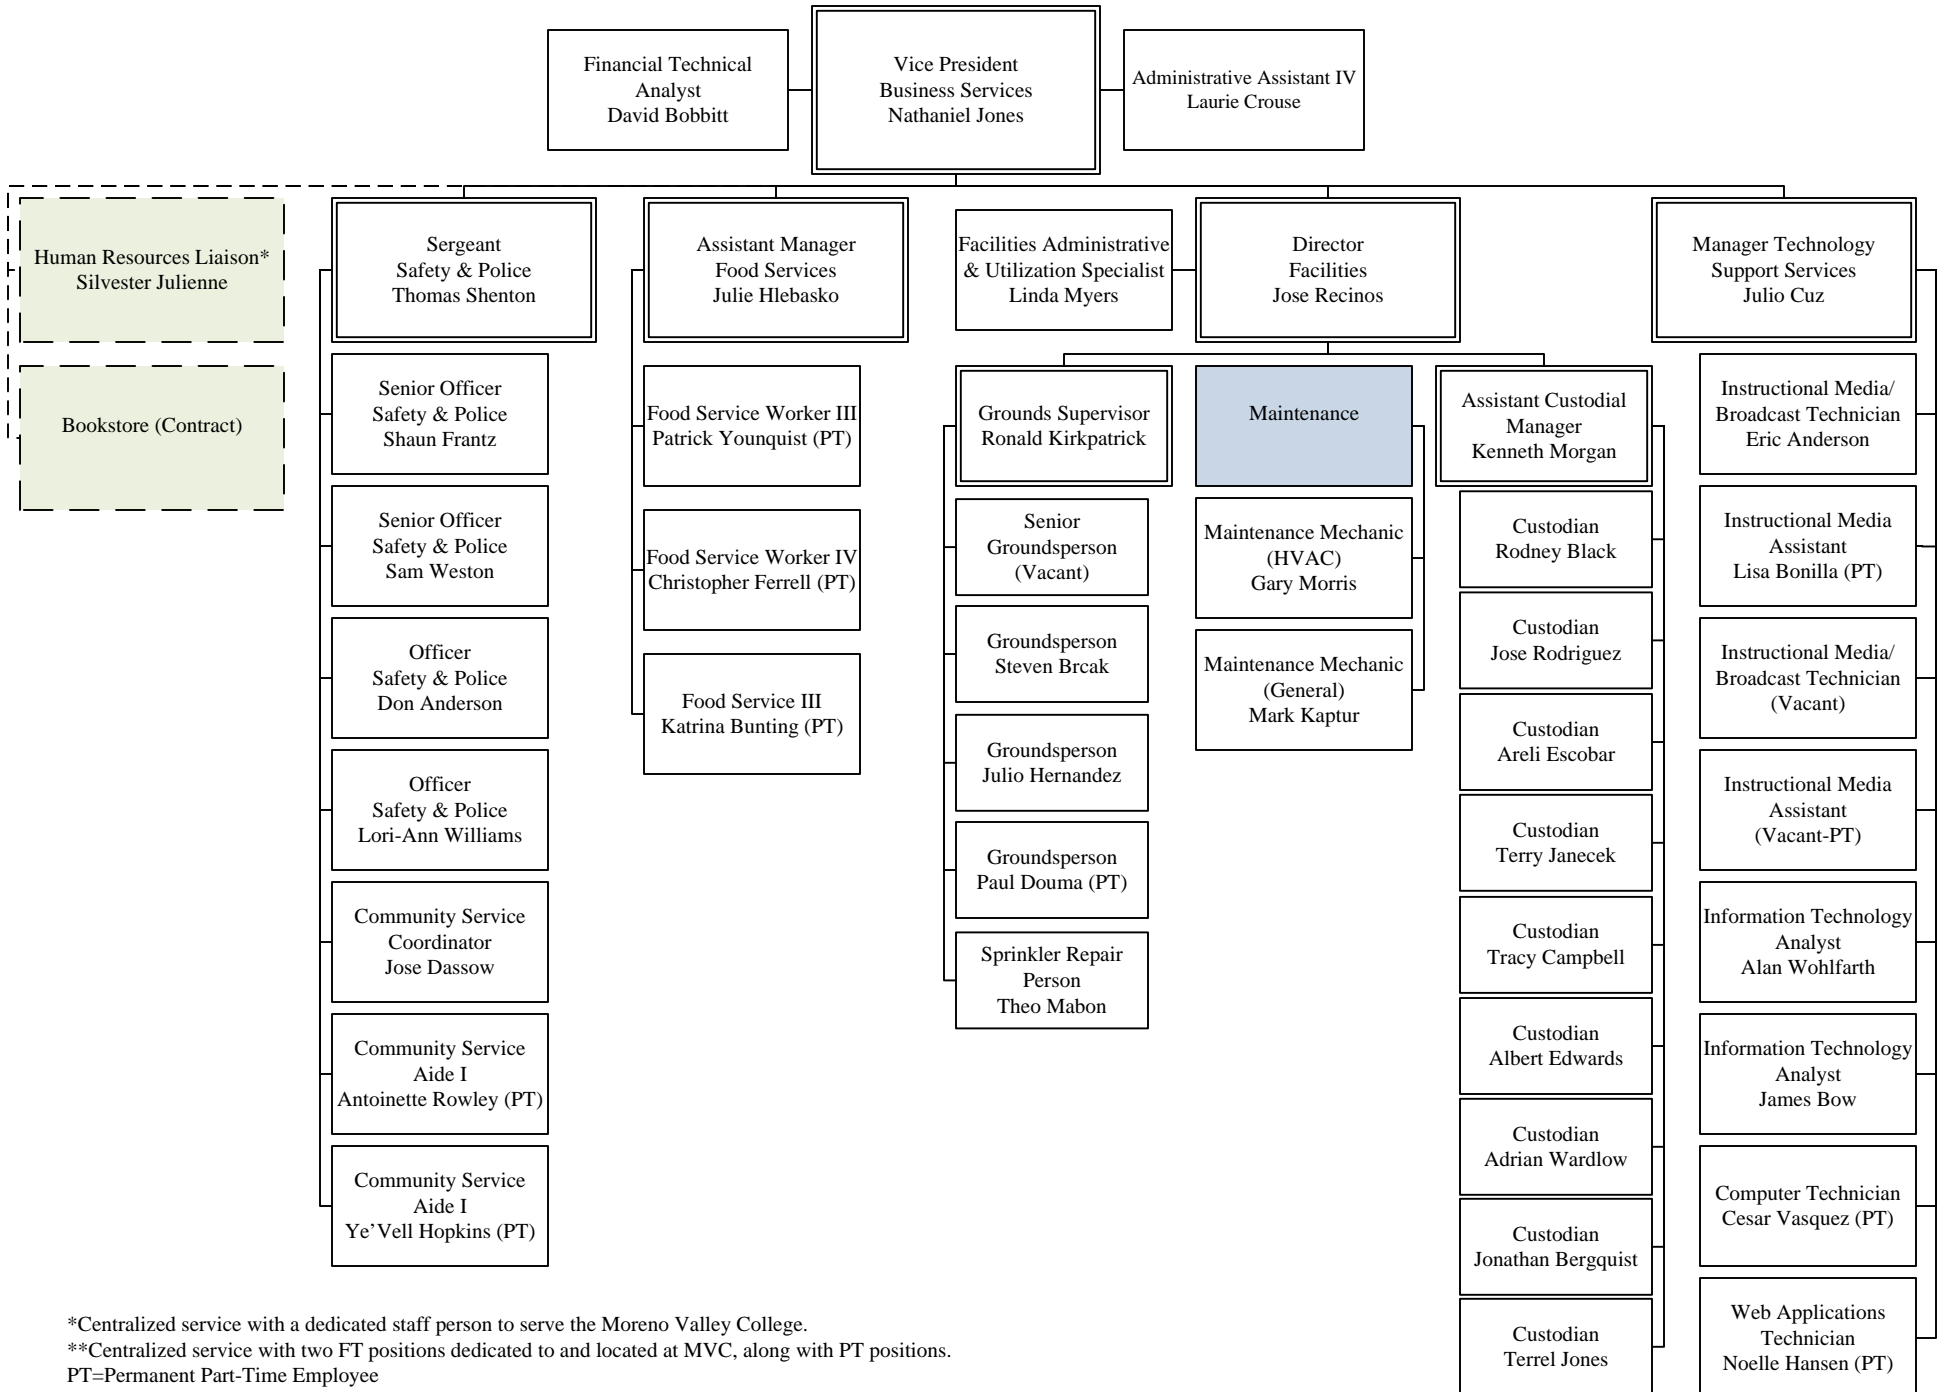

Riverside Community College District

Moreno Valley College – Business Services

*Centralized service with a dedicated staff person to serve the Moreno Valley College.

**Centralized service with two FT positions dedicated to and located at MVC, along with PT positions.

PT=Permanent Part-Time Employee