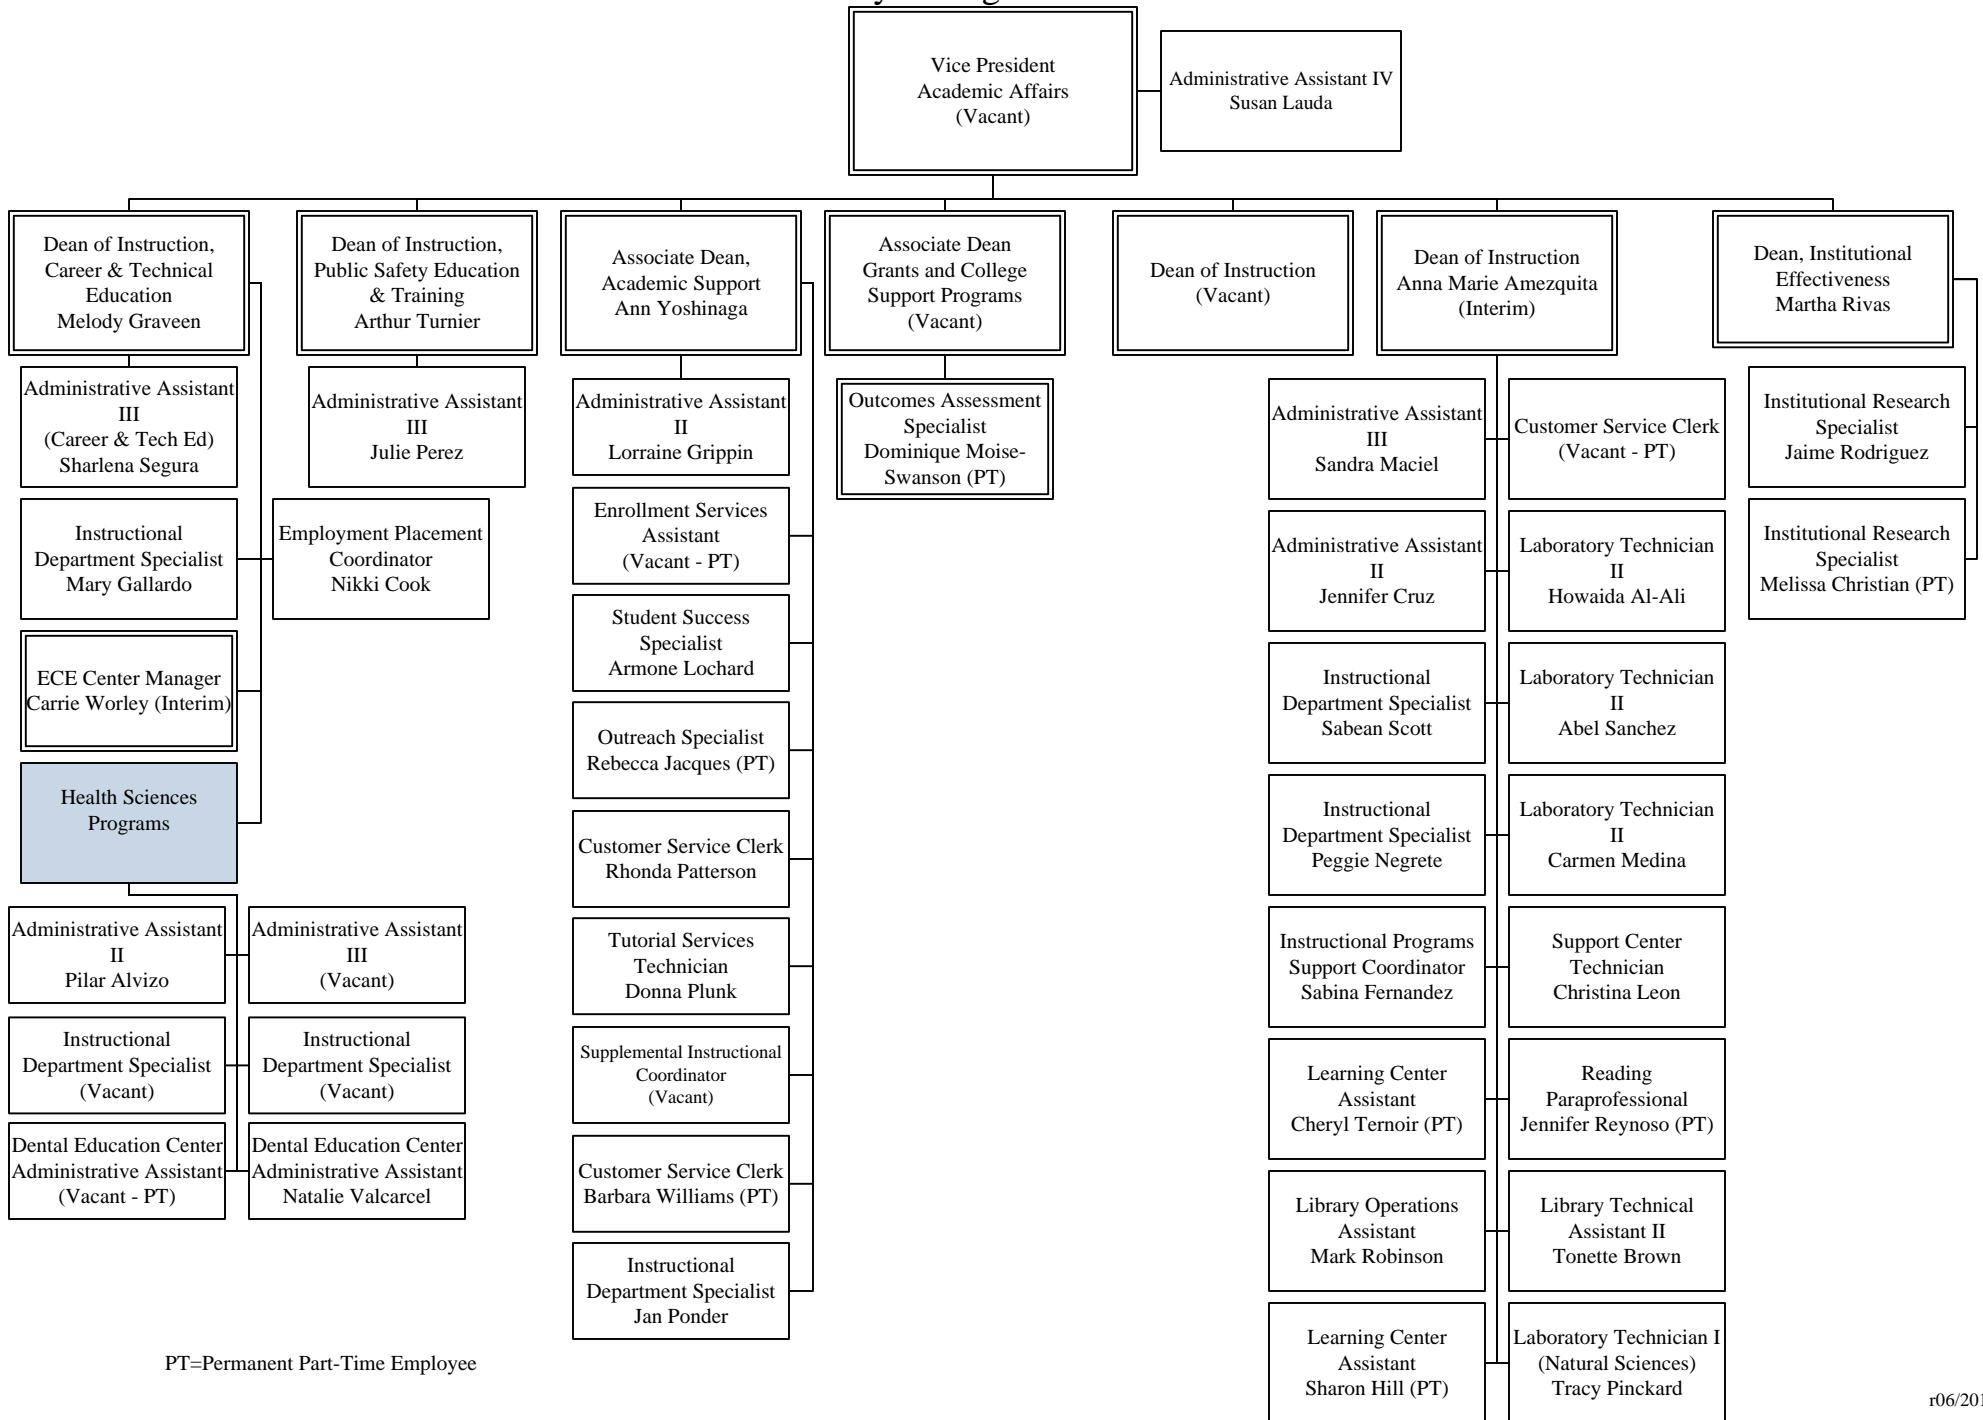

Riverside Community College District

Moreno Valley College – Academic Affairs

PT=Permanent Part-Time Employee