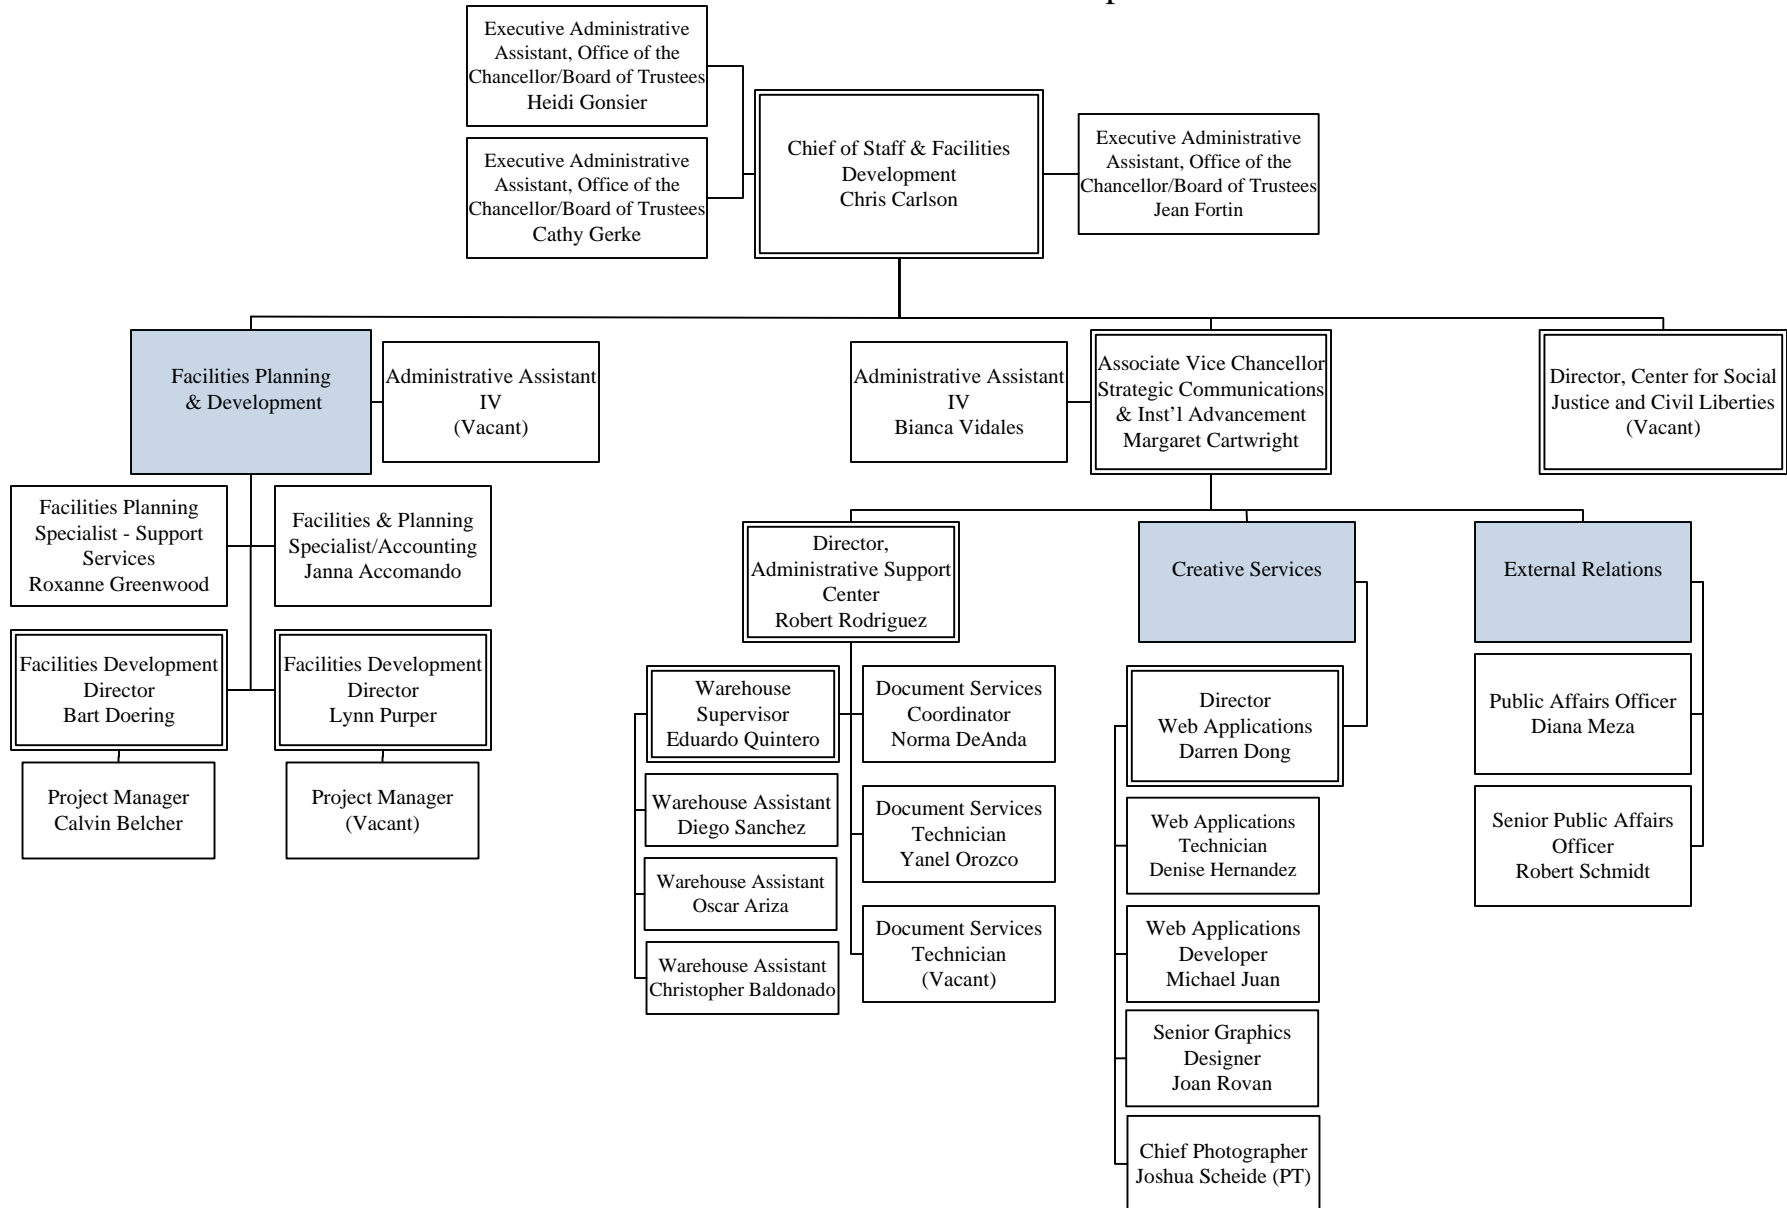

Riverside Community College District

Chief of Staff & Facilities Development

PT=Permanent Part-Time Employees

*Temporary Re-Assignment