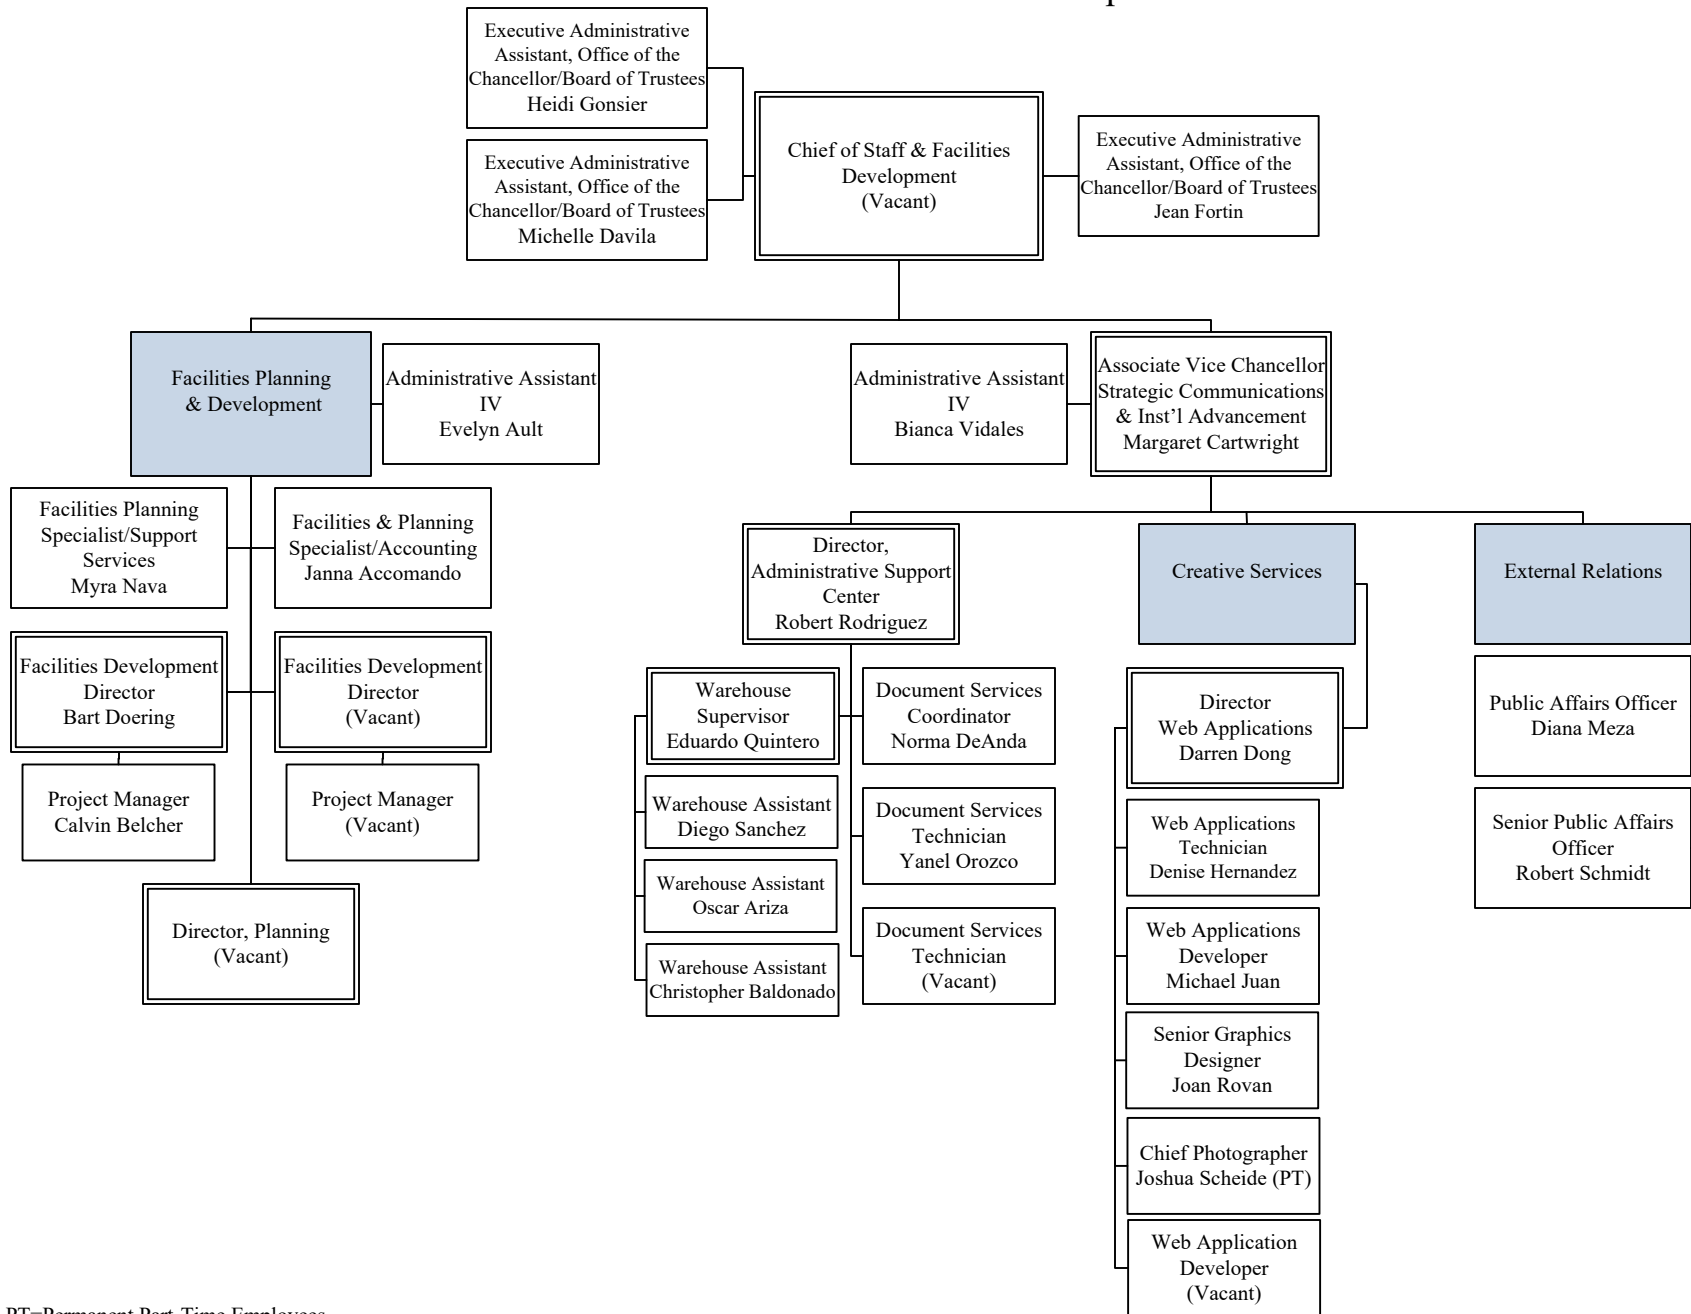

Riverside Community College District

Chief of Staff & Facilities Development

PT=Permanent Part-Time Employees
 *Temporary Re-Assignment