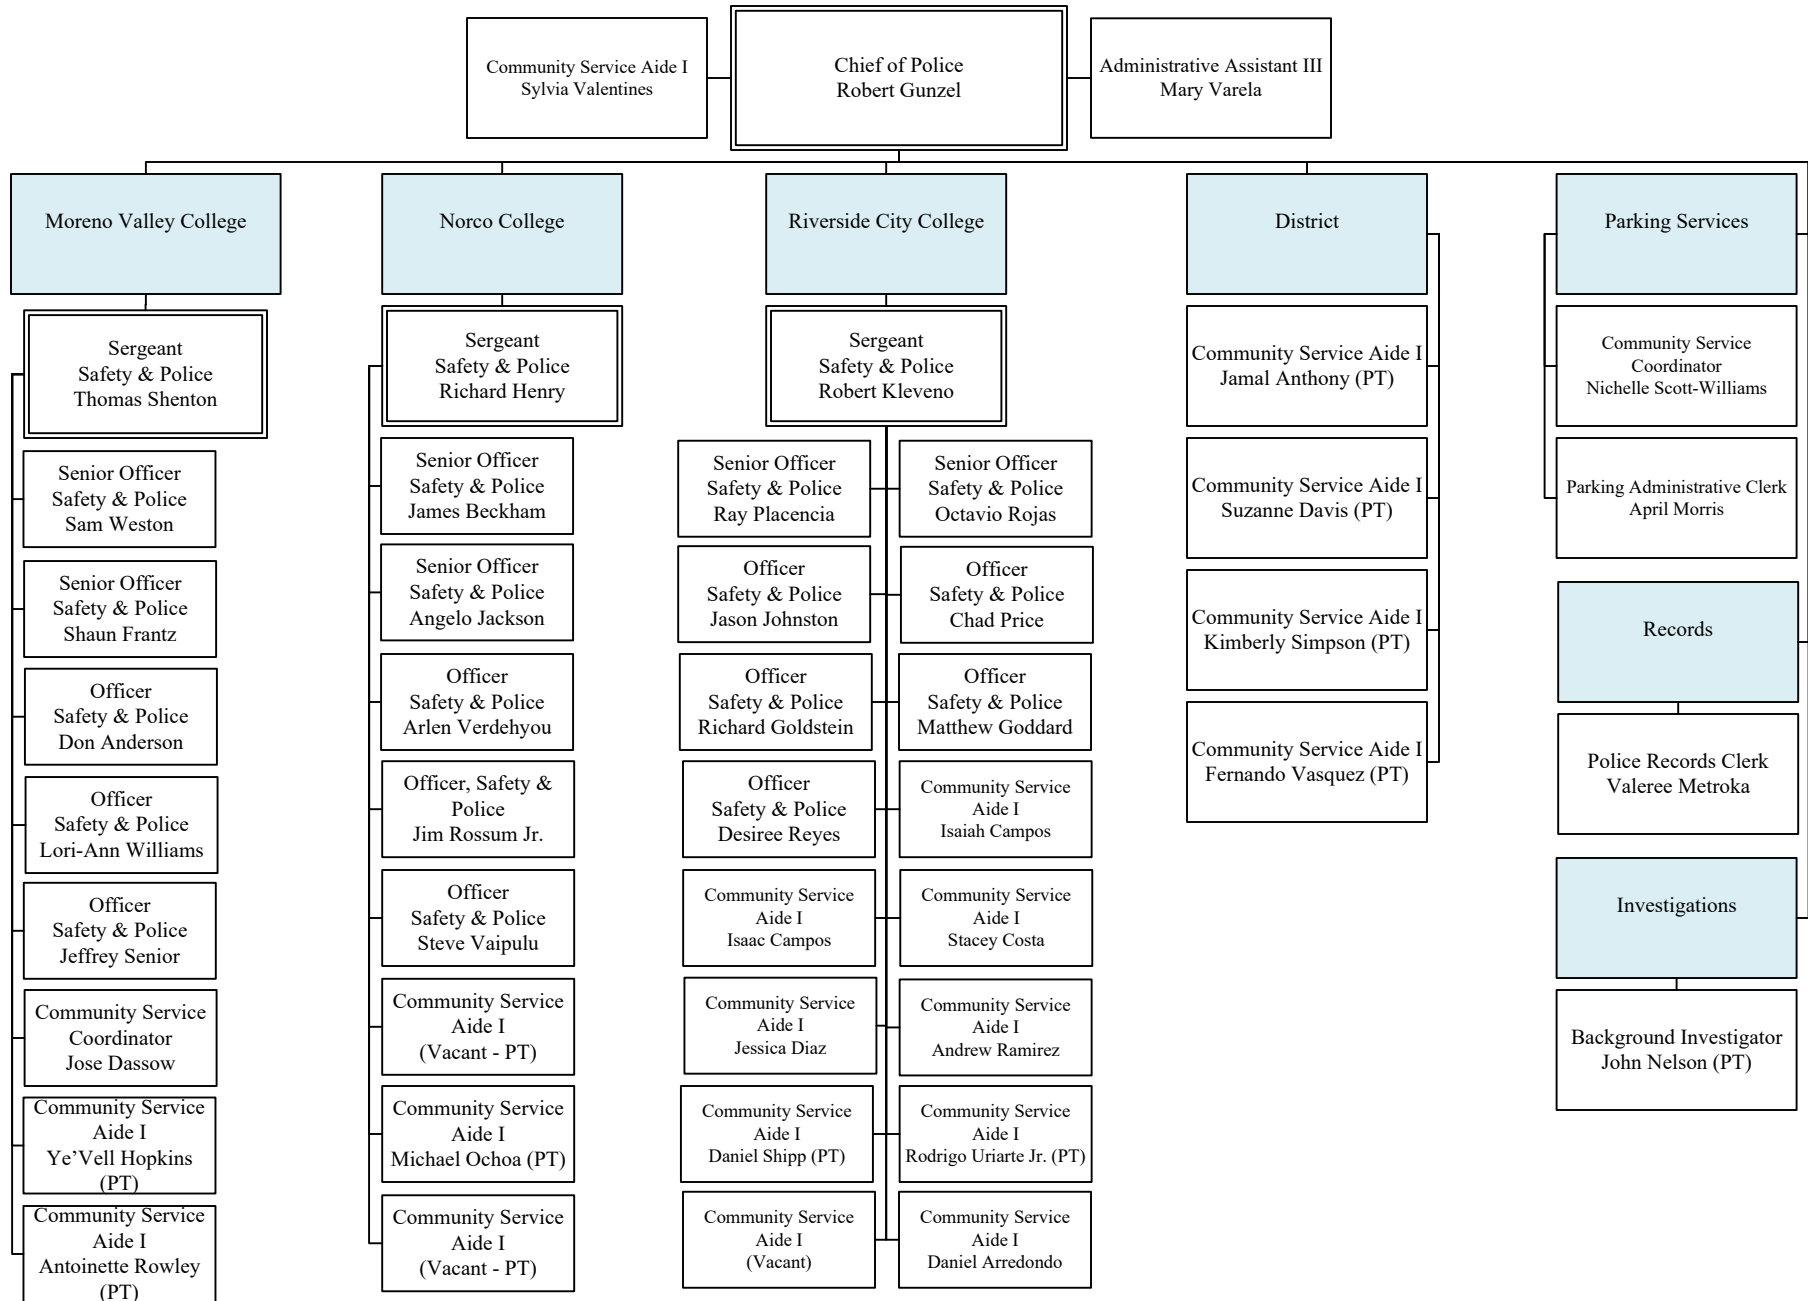

Riverside Community College District

Business and Financial Services – Police Services

Sergeants at each college have a dotted line reporting relationship to the Vice President of Business Services at their respective College
 PT=Permanent Part-Time Employee