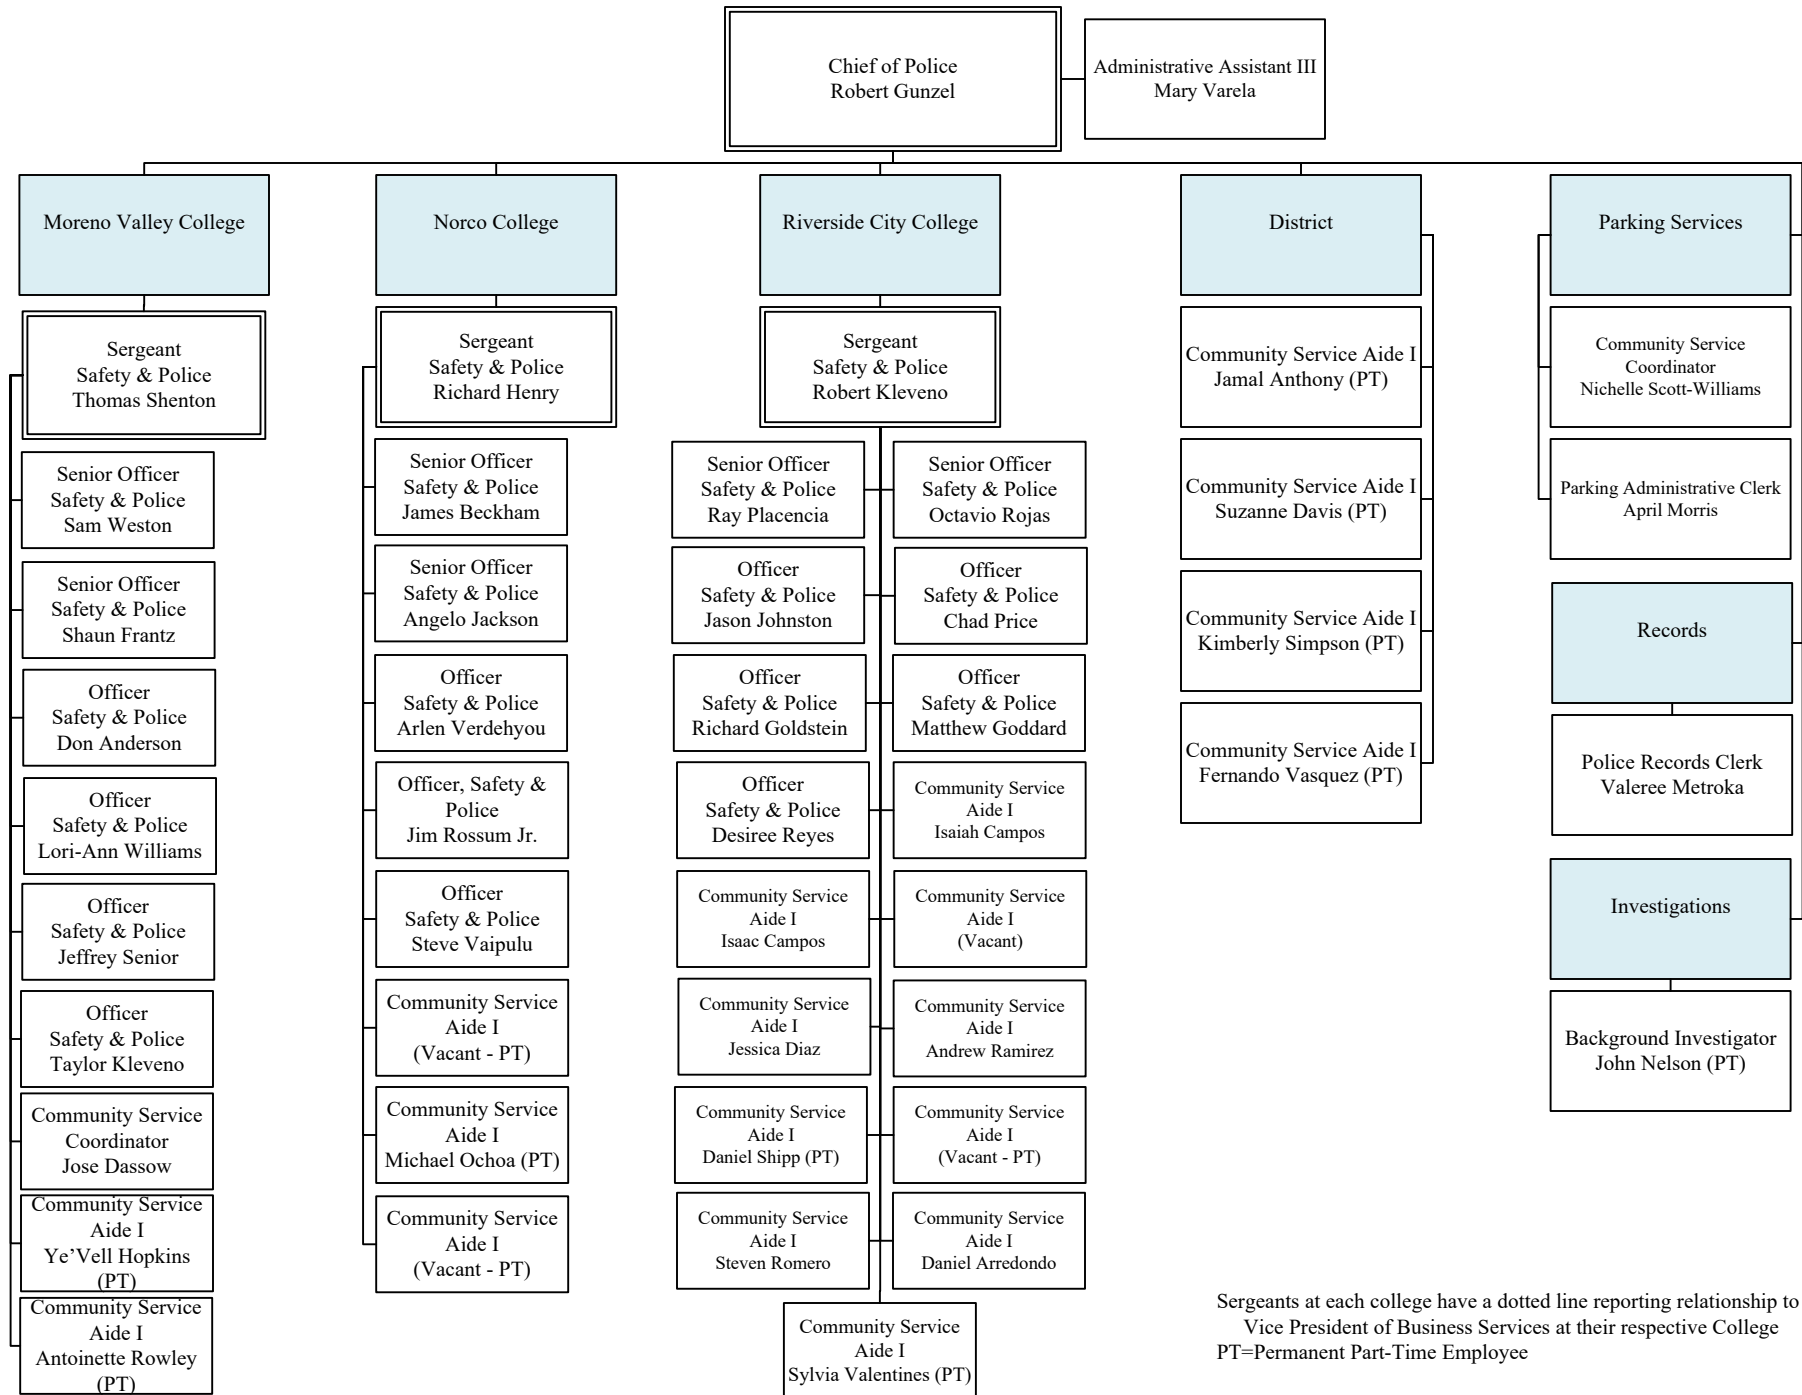

Riverside Community College District

Business and Financial Services – Police Services

Sergeants at each college have a dotted line reporting relationship to the Vice President of Business Services at their respective College
PT=Permanent Part-Time Employee