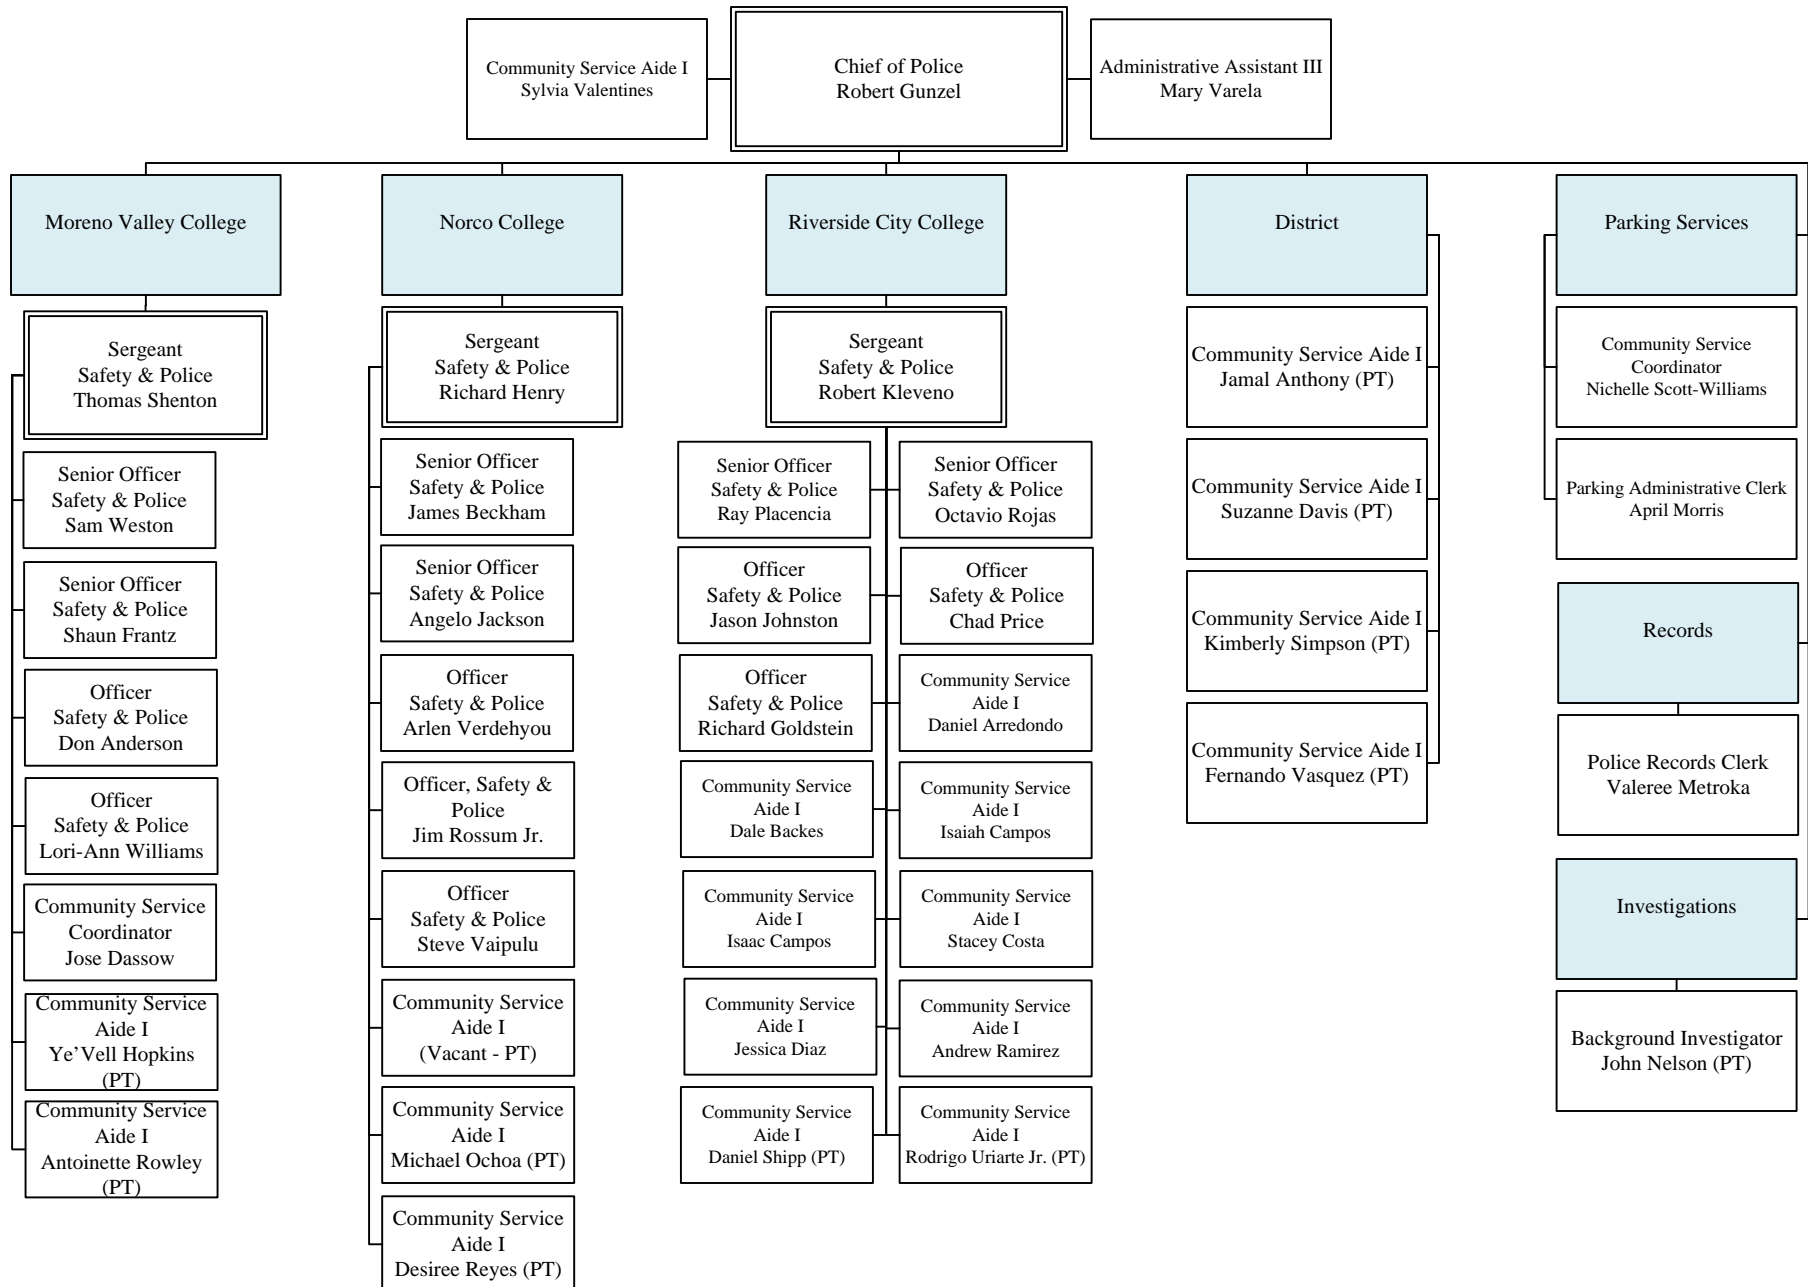

# Riverside Community College District

## Business and Financial Services – Police Services

Sergeants at each college have a dotted line reporting relationship to the Vice President of Business Services at their respective College  
 PT=Permanent Part-Time Employee