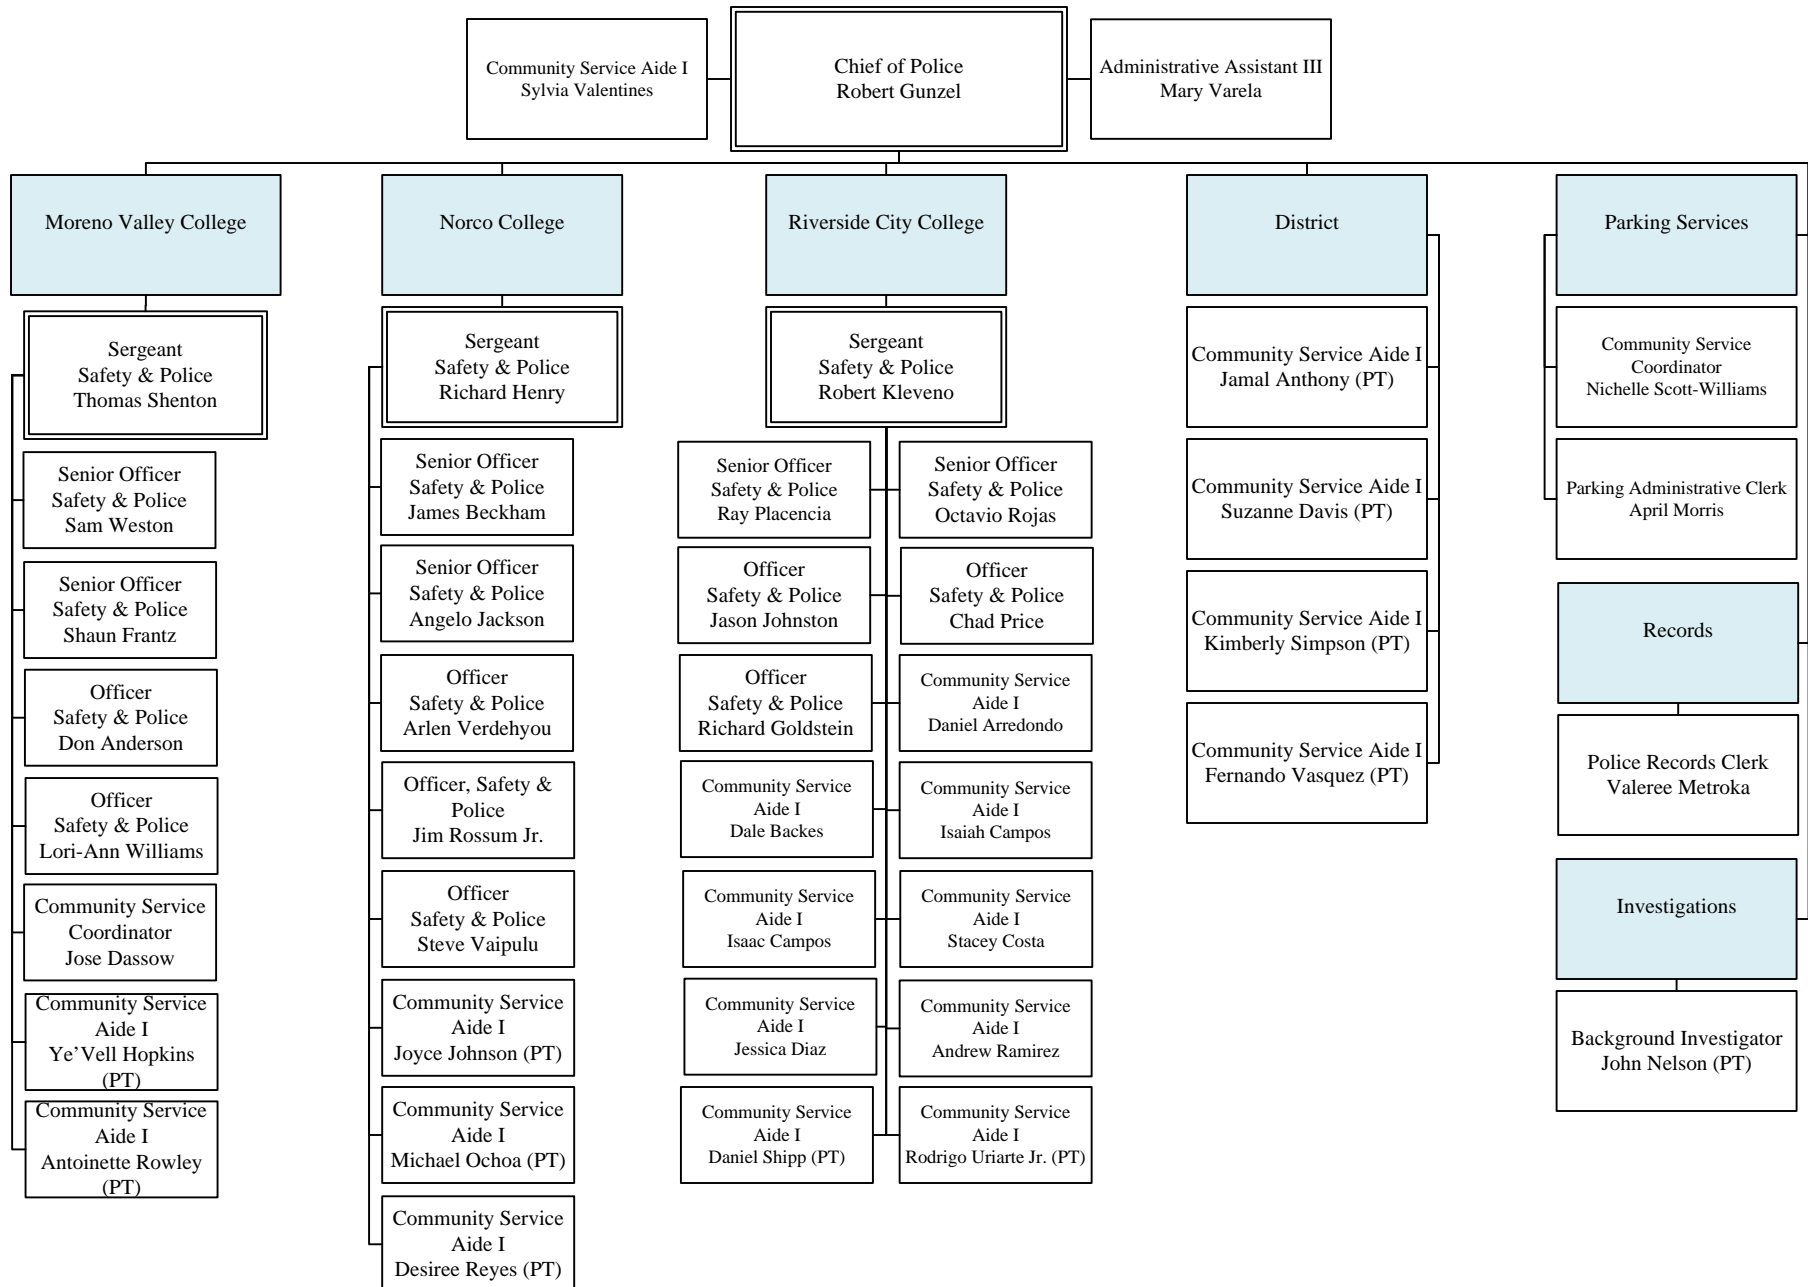

# Riverside Community College District

## Business and Financial Services – Police Services

Sergeants at each college have a dotted line reporting relationship to the Vice President of Business Services at their respective College  
 PT=Permanent Part-Time Employee