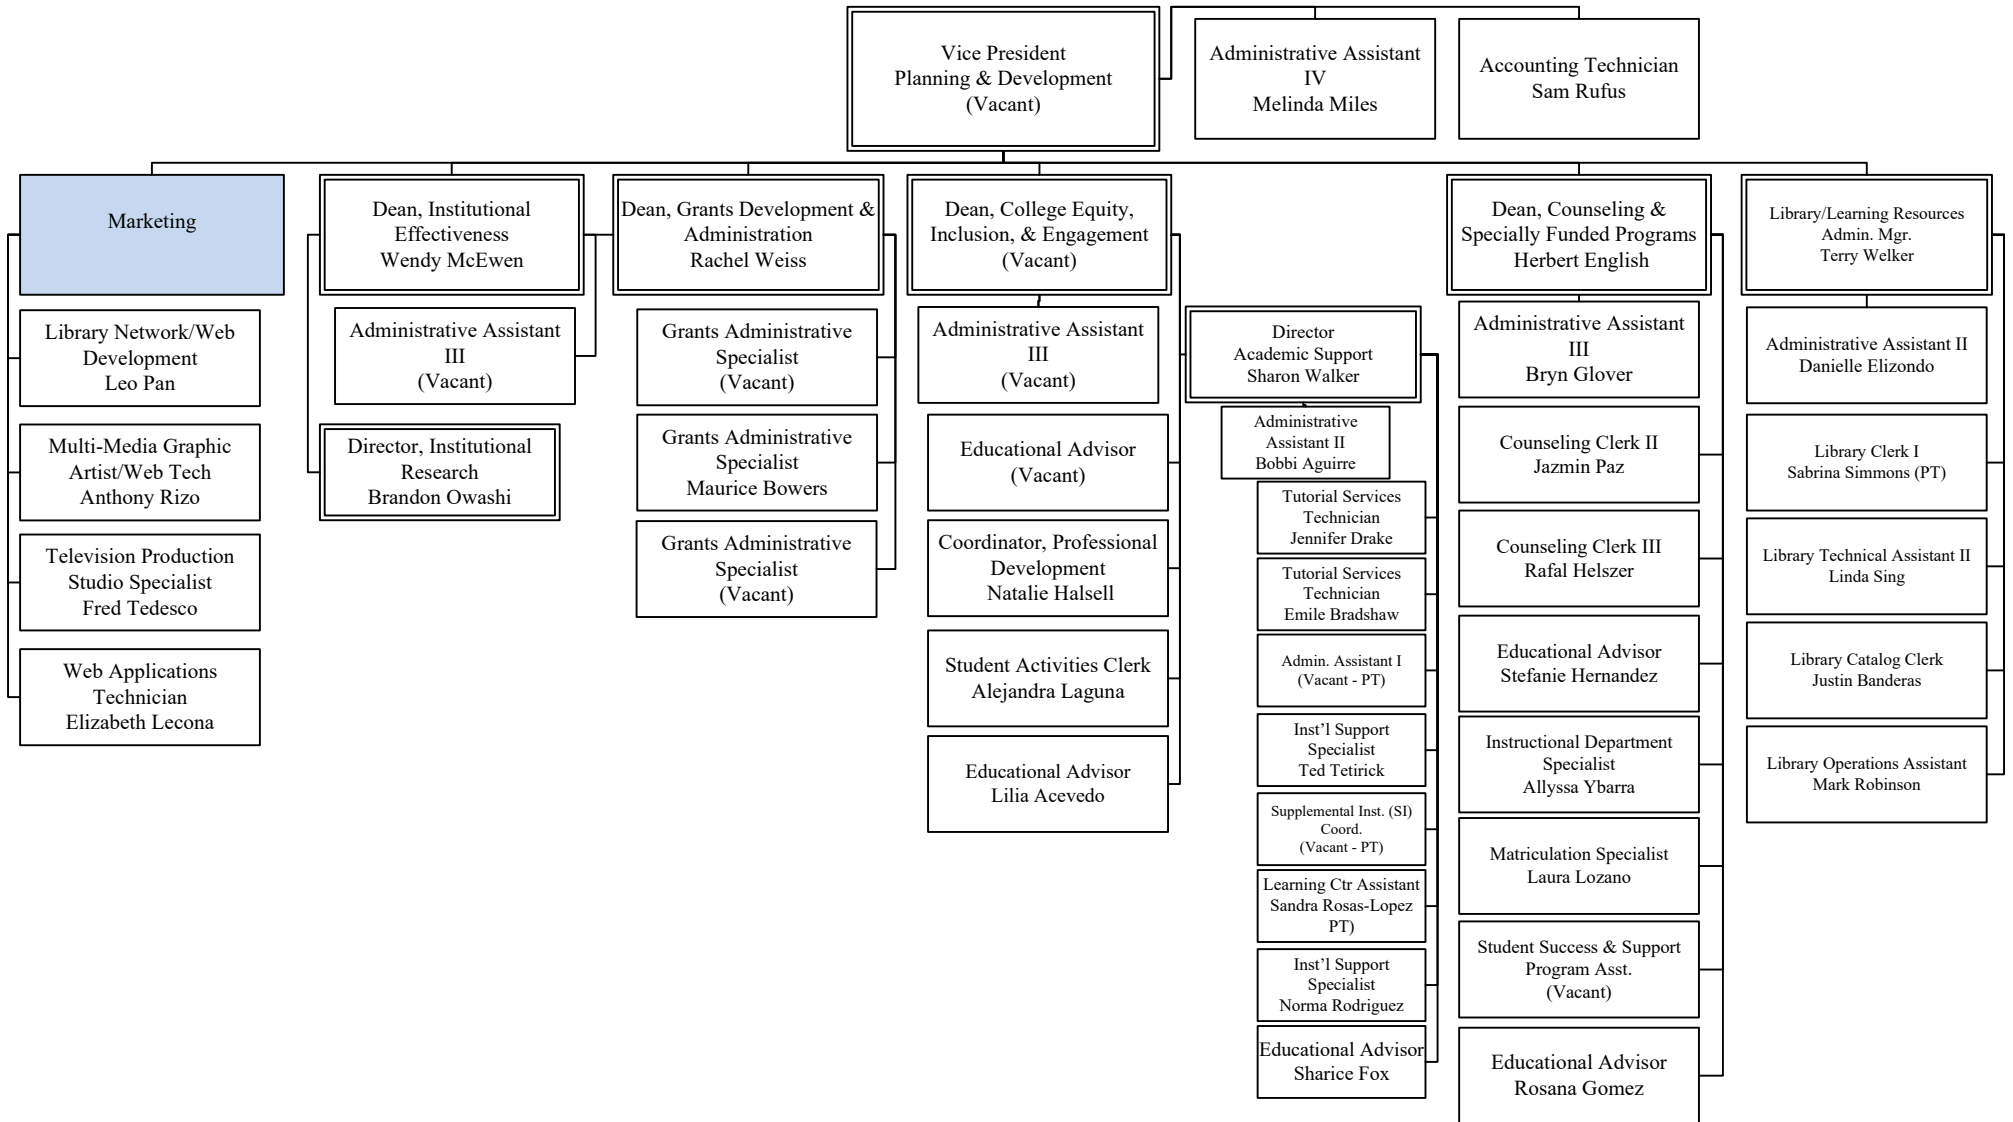

Riverside Community College District

Riverside City College – Planning and Development

PT=Permanent Part-Time Employee